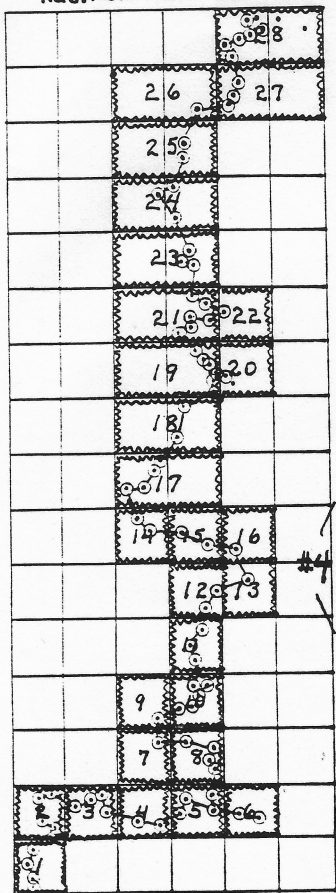

The U.S.G.S Topo Maps for The Long Path.
 V.S. NORTHERN SECTION.

Key Map.

- 1 Gilboa
- 2 Breakabeen
- 3 Middleburgh
- 4 Rensselaerville
- 5 Westerlo
- 6 Clarksville
- 7 Gallupville
- 8 Altamont
- 9 Duanesburg
- 10 Rotterdam Jct.
- 11 Pattersonville
- 12 Galway
- 13 Middle Grove
- 14 Northville
- 15 Edinburg
- 16 Porters Corners
- 17 Hope Falls
- 18 Harrisburg
- 19 Bakers Mills
- 20 Johnsburg
- 21 Thirteenth Lake
- 22 North Creek
- 23 Dutton Mt.
- 24 Newcomb
- 25 Santanoni
- 26 Ampersand
- 27 Keene Valley
- 28 Lake Placid

⊙ LONG PATH LANDMARK