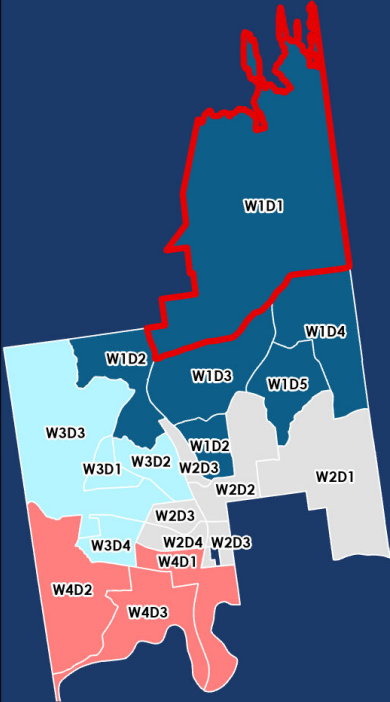

map prepared by:
Warren County GIS
May 2026
download these maps and
view our interactive polling locator:
warrencountyny.gov/boe