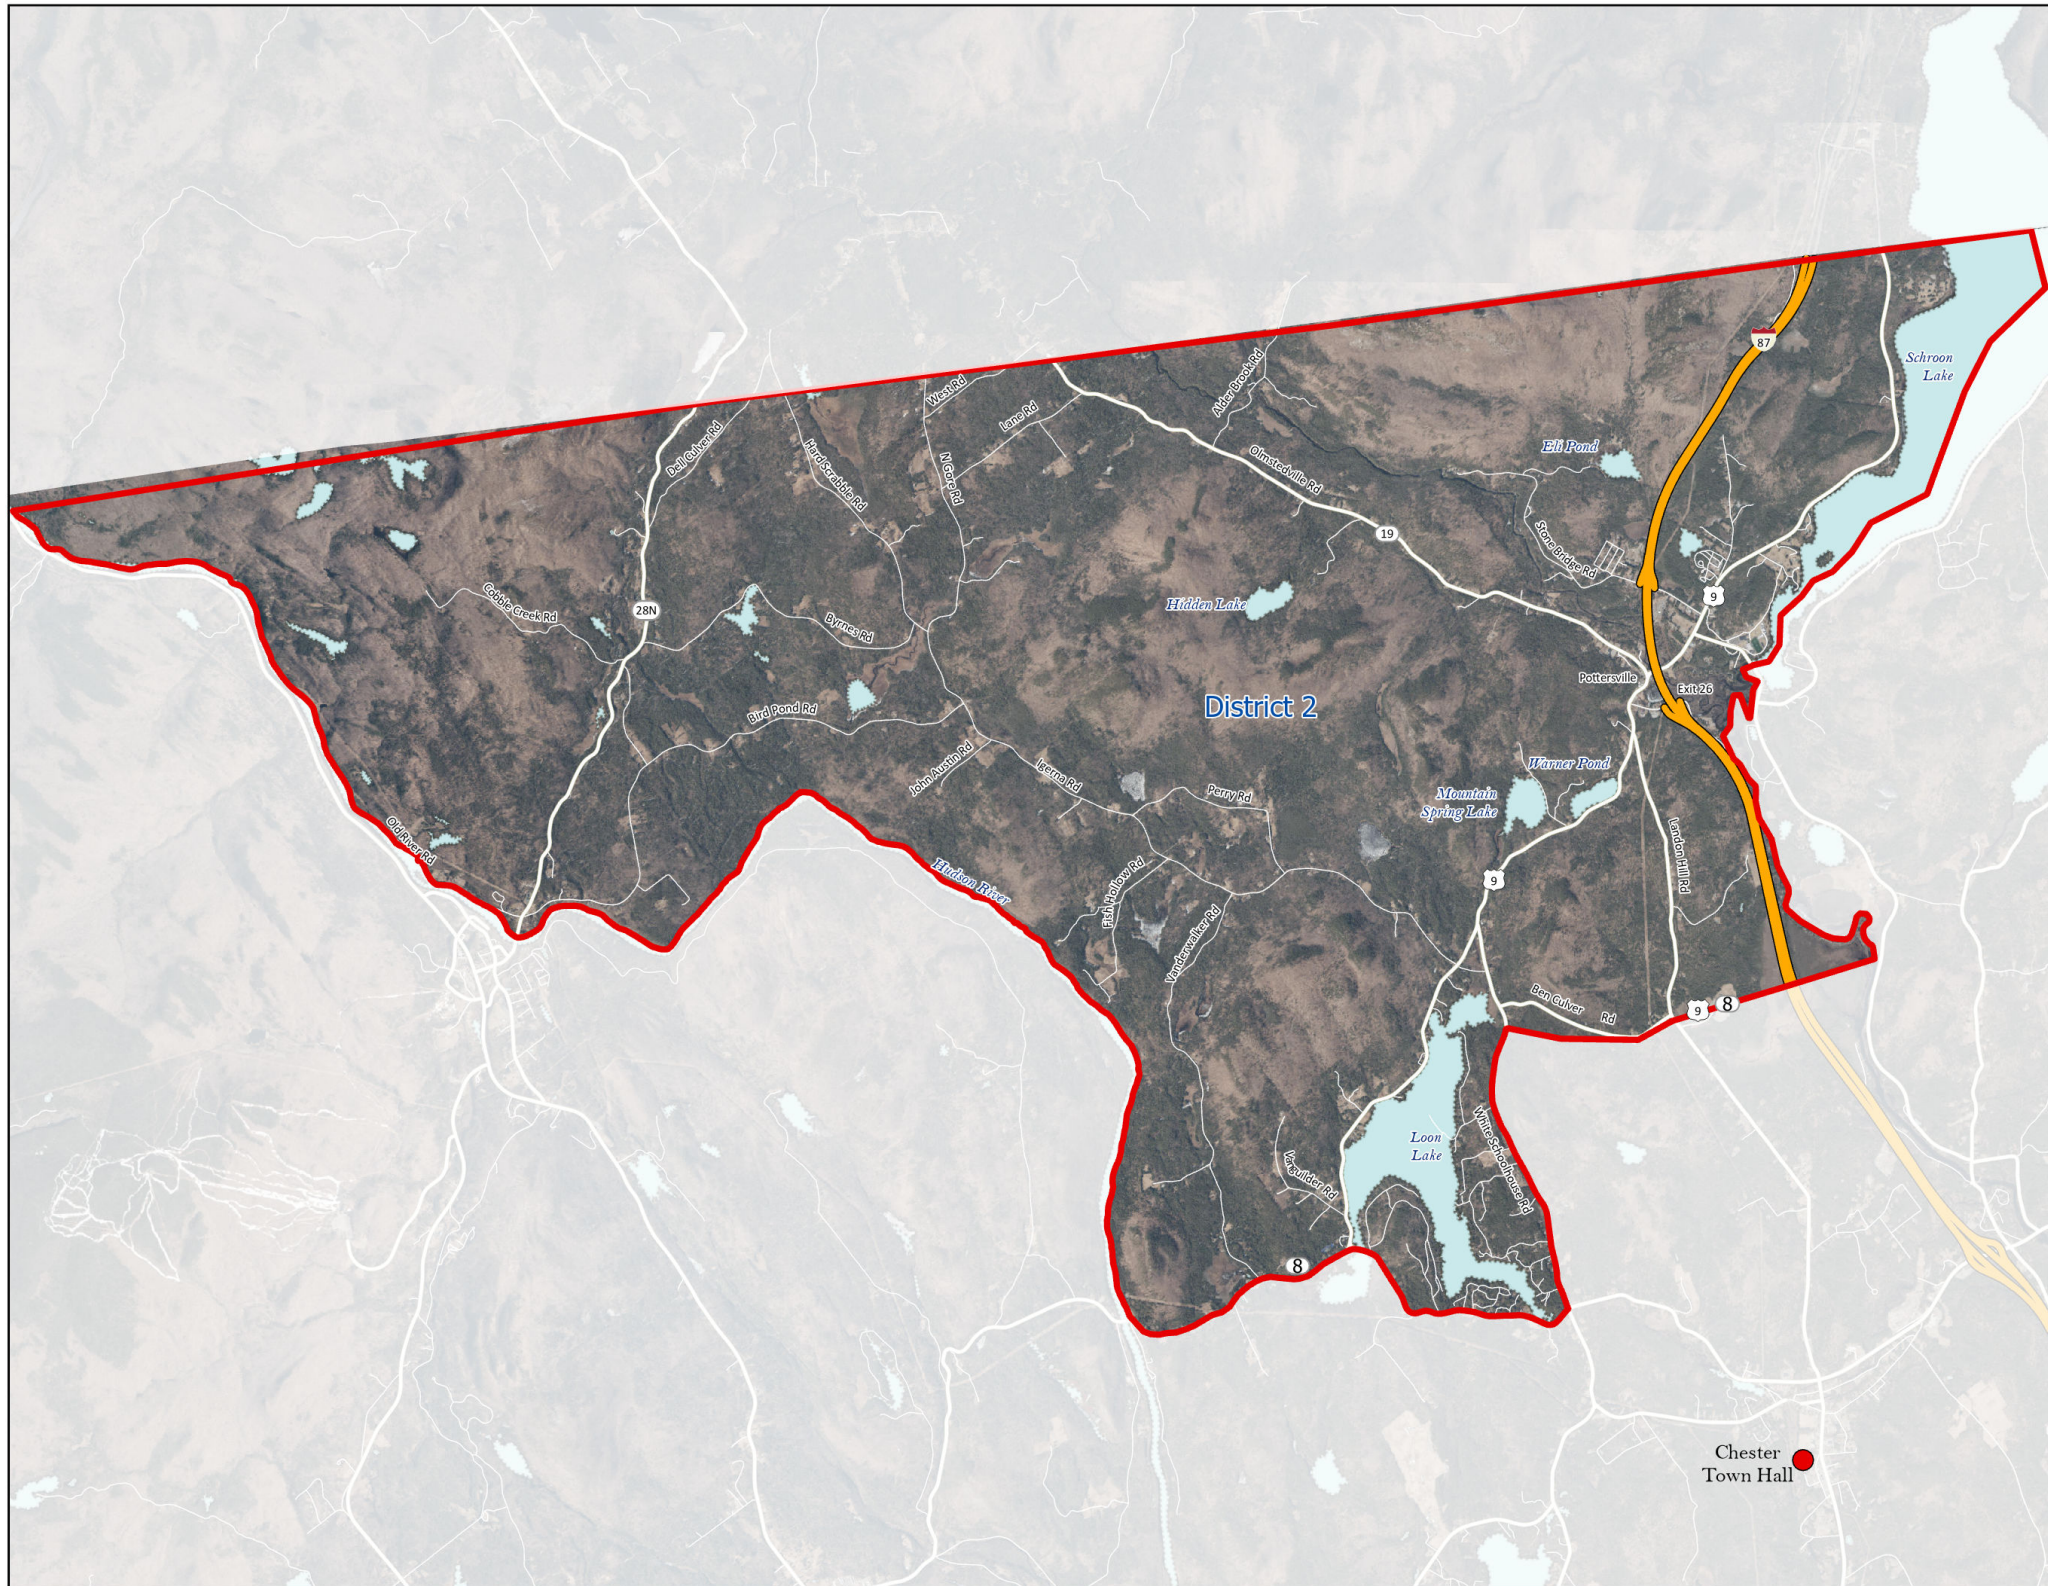

Town of Chester ELECTION DISTRICT 2

●
Polling Location:
Chester Town Hall
6307 State Route 9
Chestertown, NY 12817
518-494-2711

Chester
Town Hall ●

map prepared by:
Warren County GIS
April 2026
download these maps and
visit our interactive polling locator:
warrencountyny.gov/boe