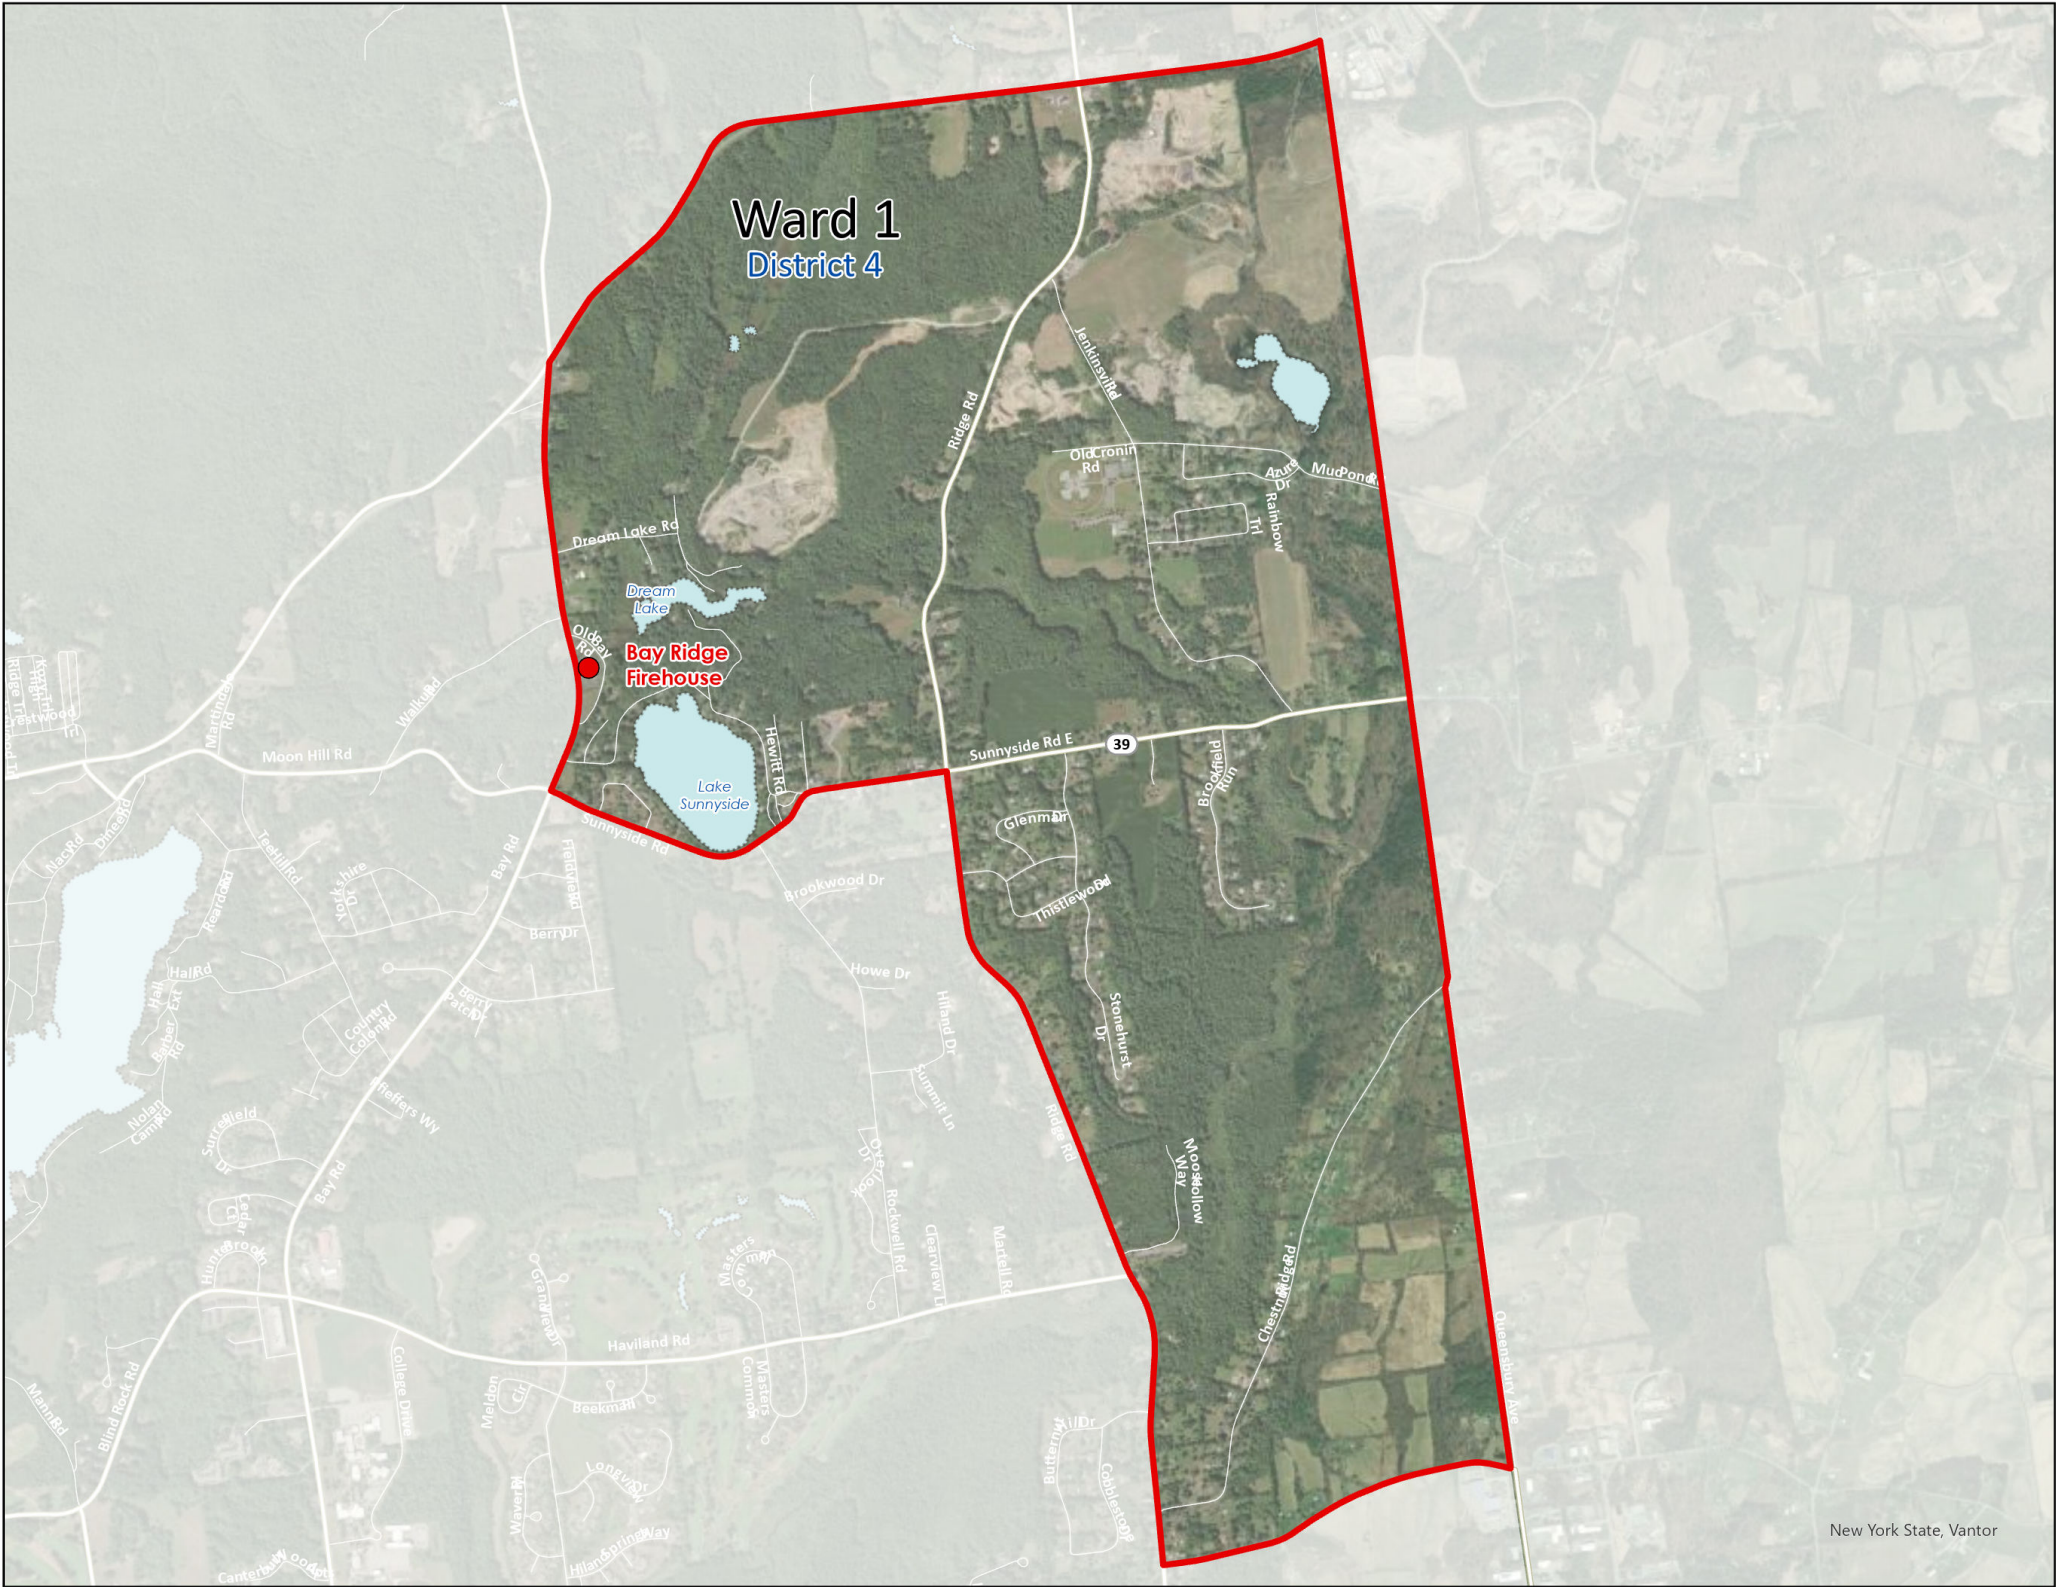

Town of Queensbury

ELECTION WARD 1 DISTRICT 4

●
Polling Location:

Bay Ridge Firehouse
1080 Bay Rd
518-792-6979