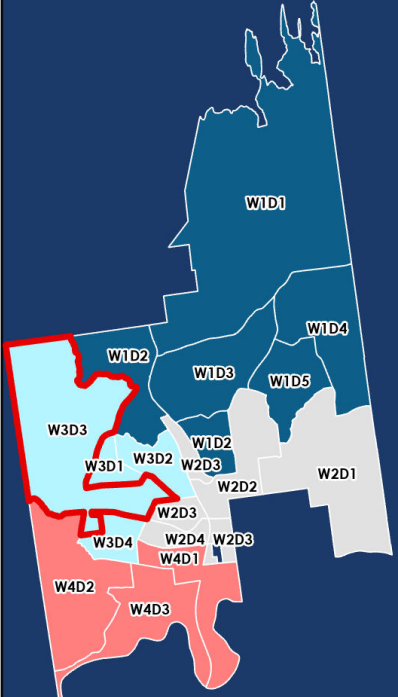

New York State, Vantor

Town of Queensbury

ELECTION
WARD 3
DISTRICT 1

●
Polling Location:

Our Lady of the
Annunciation (meeting room)
448 Aviation Rd
518-793-9677

map prepared by:
Warren County GIS
May 2026
download these maps and
view our interactive polling locator:
warrencountyny.gov/boe

New York State, Vantor

Ward 3
District 3

Our Lady of the Annunciation

Town of Queensbury

ELECTION WARD 3 DISTRICT 3

 Polling Location:

Our Lady of the Annunciation (meeting room)
448 Aviation Rd
518-793-9677

map prepared by:
Warren County GIS
May 2026
download these maps and
view our interactive polling locator:
warrencountyny.gov/boe

Town of Queensbury

ELECTION
WARD 3
DISTRICT 4

●
Polling Location:

West Glens Falls Firehouse
33 Luzerne Rd
518-792-8144