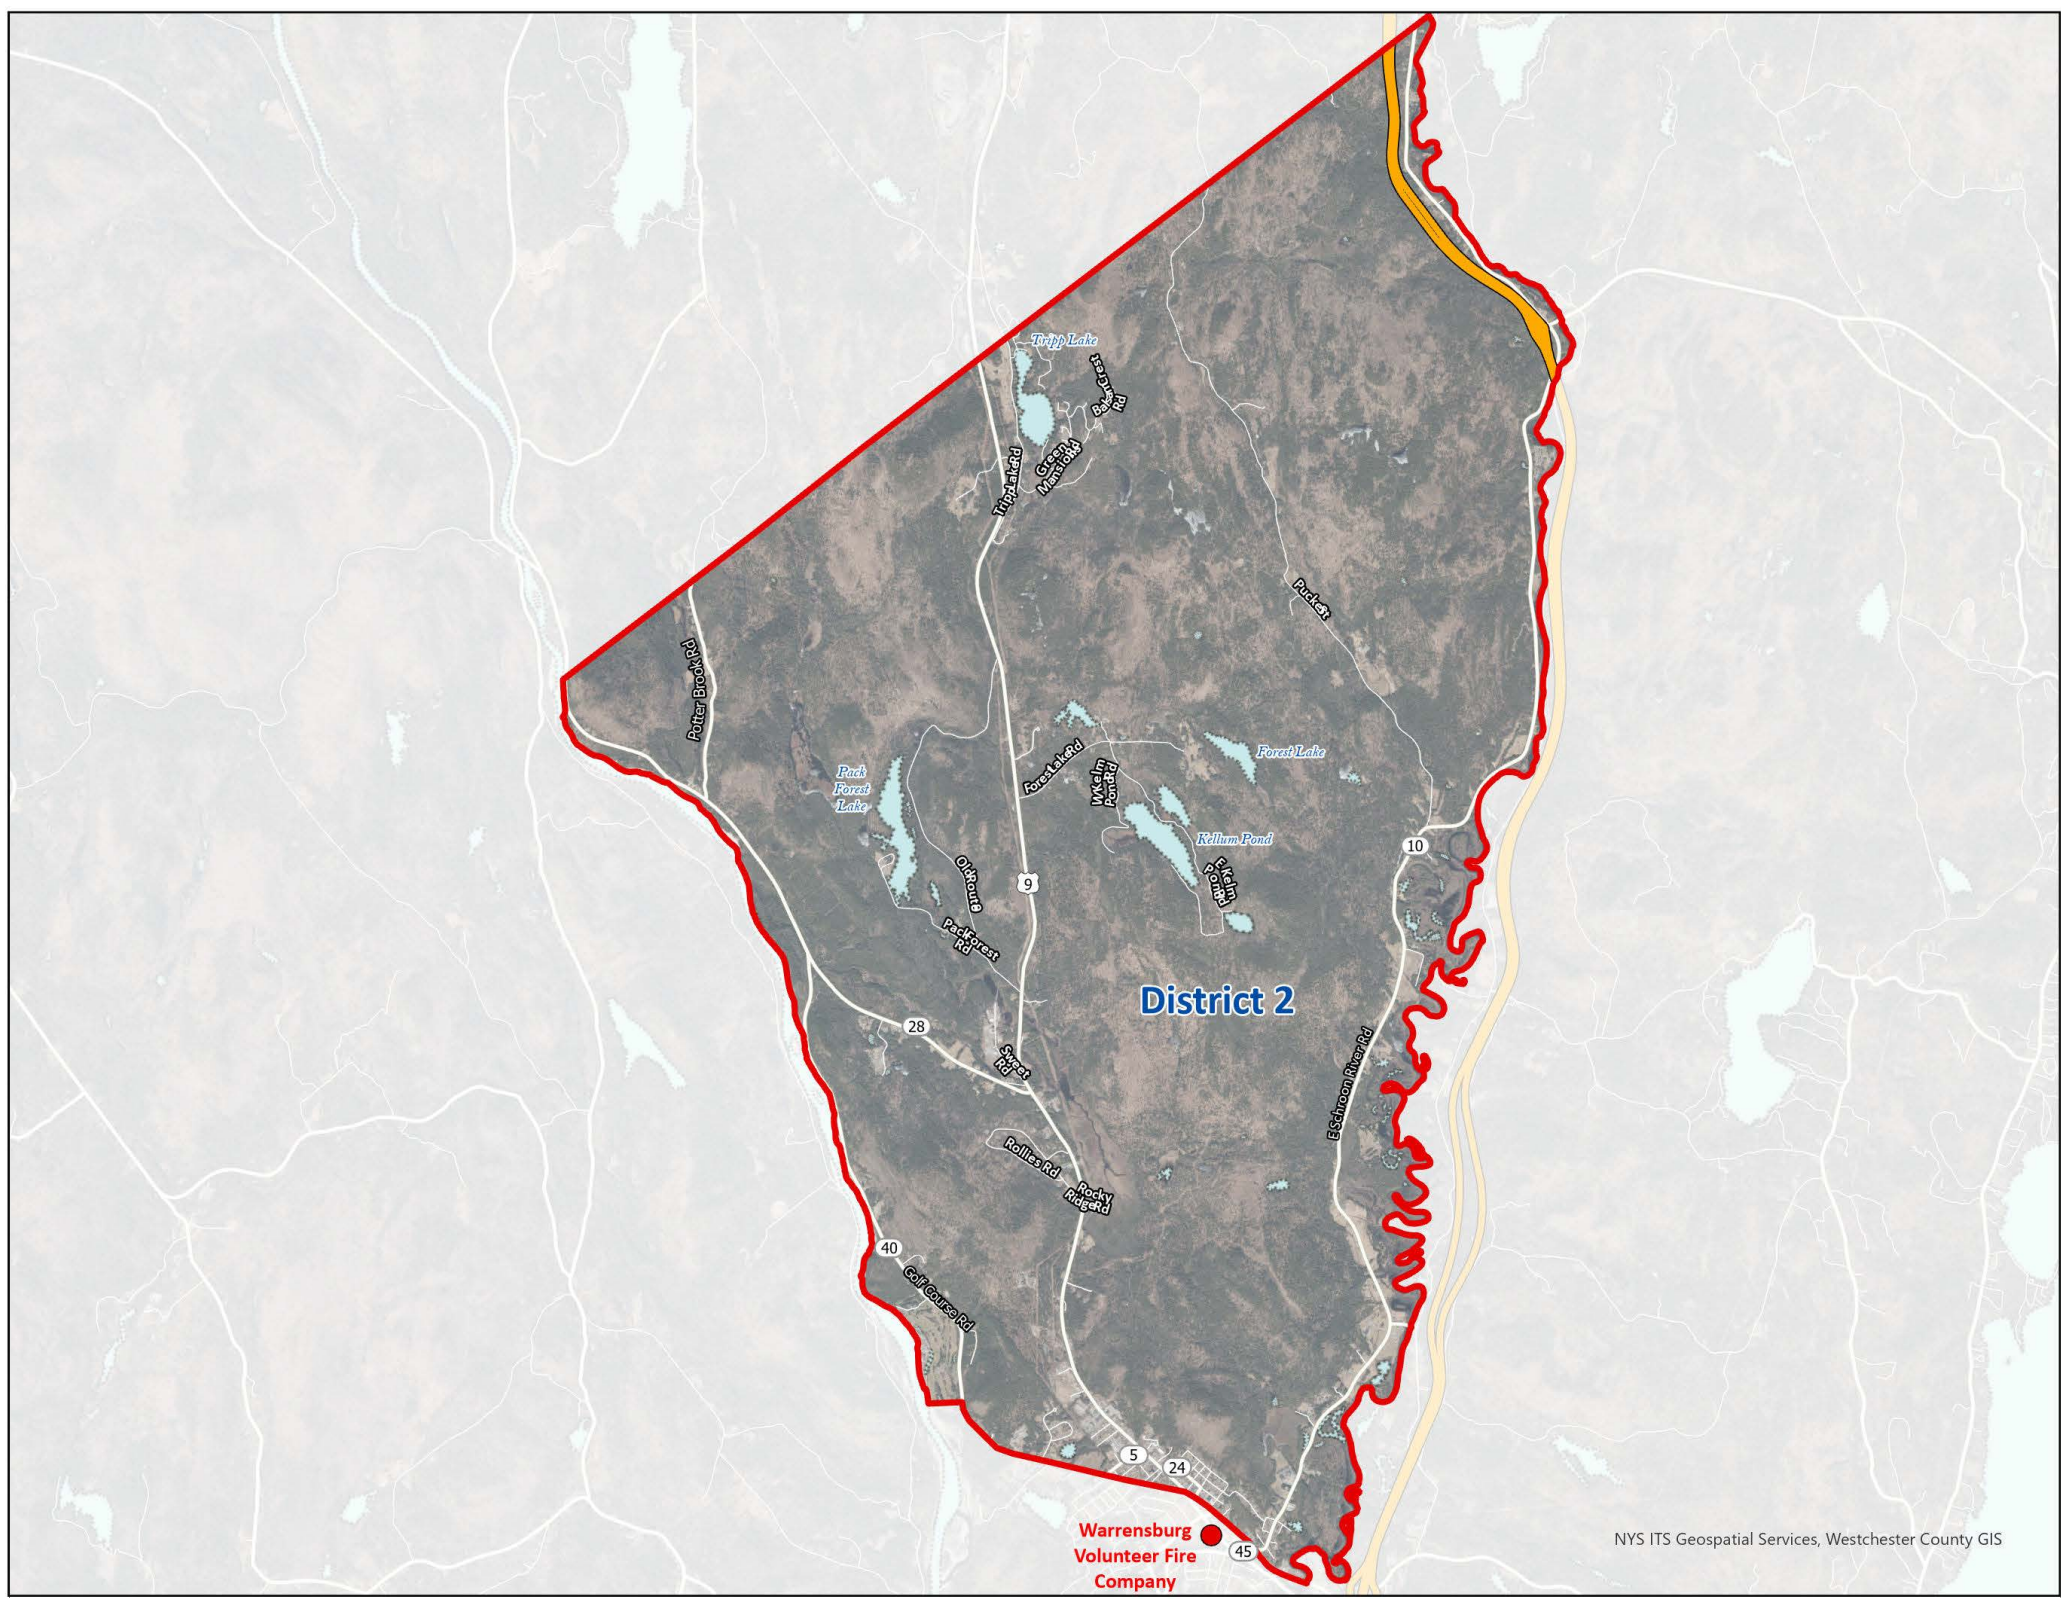

Town of Warrensburg ELECTION DISTRICT 2

●
Polling Location:
Warrensburg Volunteer
Fire Company
16 Elm St
Warrensburg, NY 12885

Warrensburg
Volunteer Fire
Company

NYS ITS Geospatial Services, Westchester County GIS

map prepared by:
Warren County GIS
April 2026
download these maps or
visit our interactive polling locator:
warrencountyny.gov/boe