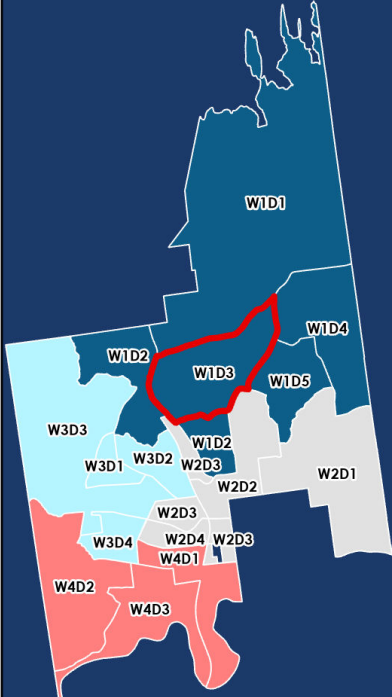

ELECTION WARD 1 DISTRICT 2

Polling Location:

Warren County Municipal Center
Human Services Building,
Third Floor
518-761-6458

Ward 1
District 2

● Warren County Municipal Center
Human Services Building

Town of Queensbury

ELECTION WARD 1 DISTRICT 3

 Polling Location:

Bay Ridge Firehouse
1080 Bay Rd
518-792-6979

map prepared by:
Warren County GIS
May 2026
download these maps and
view our interactive polling locator:
warrencountyny.gov/boe