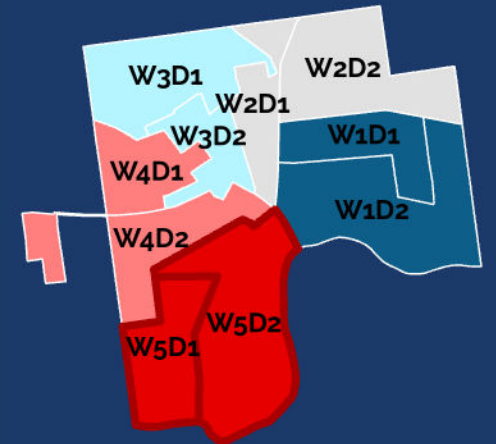

City of Glens Falls

ELECTION WARD 1

 Polling Location:

Abraham Wing School
120 Lawrence St
518-792-3231

map prepared by:
Warren County GIS
March 2026
download these maps and
view our interactive polling locator:
warrencountyny.gov/boe

City of Glens Falls

ELECTION
WARD 3

Polling Location:
Sanford St School,
Logan Ave Entrance
10 Sanford St
518-793-5653

map prepared by:
Warren County GIS
March 2026
download these maps and
view our interactive polling locator:
warrencountyny.gov/boe

City of Glens Falls

ELECTION WARD 4

●
Polling Location:

Church of the Messiah
Parish Hall
296 Glen St

map prepared by:
Warren County GIS
March 2026
download these maps and
view our interactive polling locator:
warrencountyny.gov/boe

City of Glens Falls

ELECTION WARD 5

Polling Location:

Village Green Apts.
Community Room
1 S Delaware Ave

map prepared by:
Warren County GIS
March 2026
download these maps and
view our interactive polling locator:
warrencountyny.gov/boe