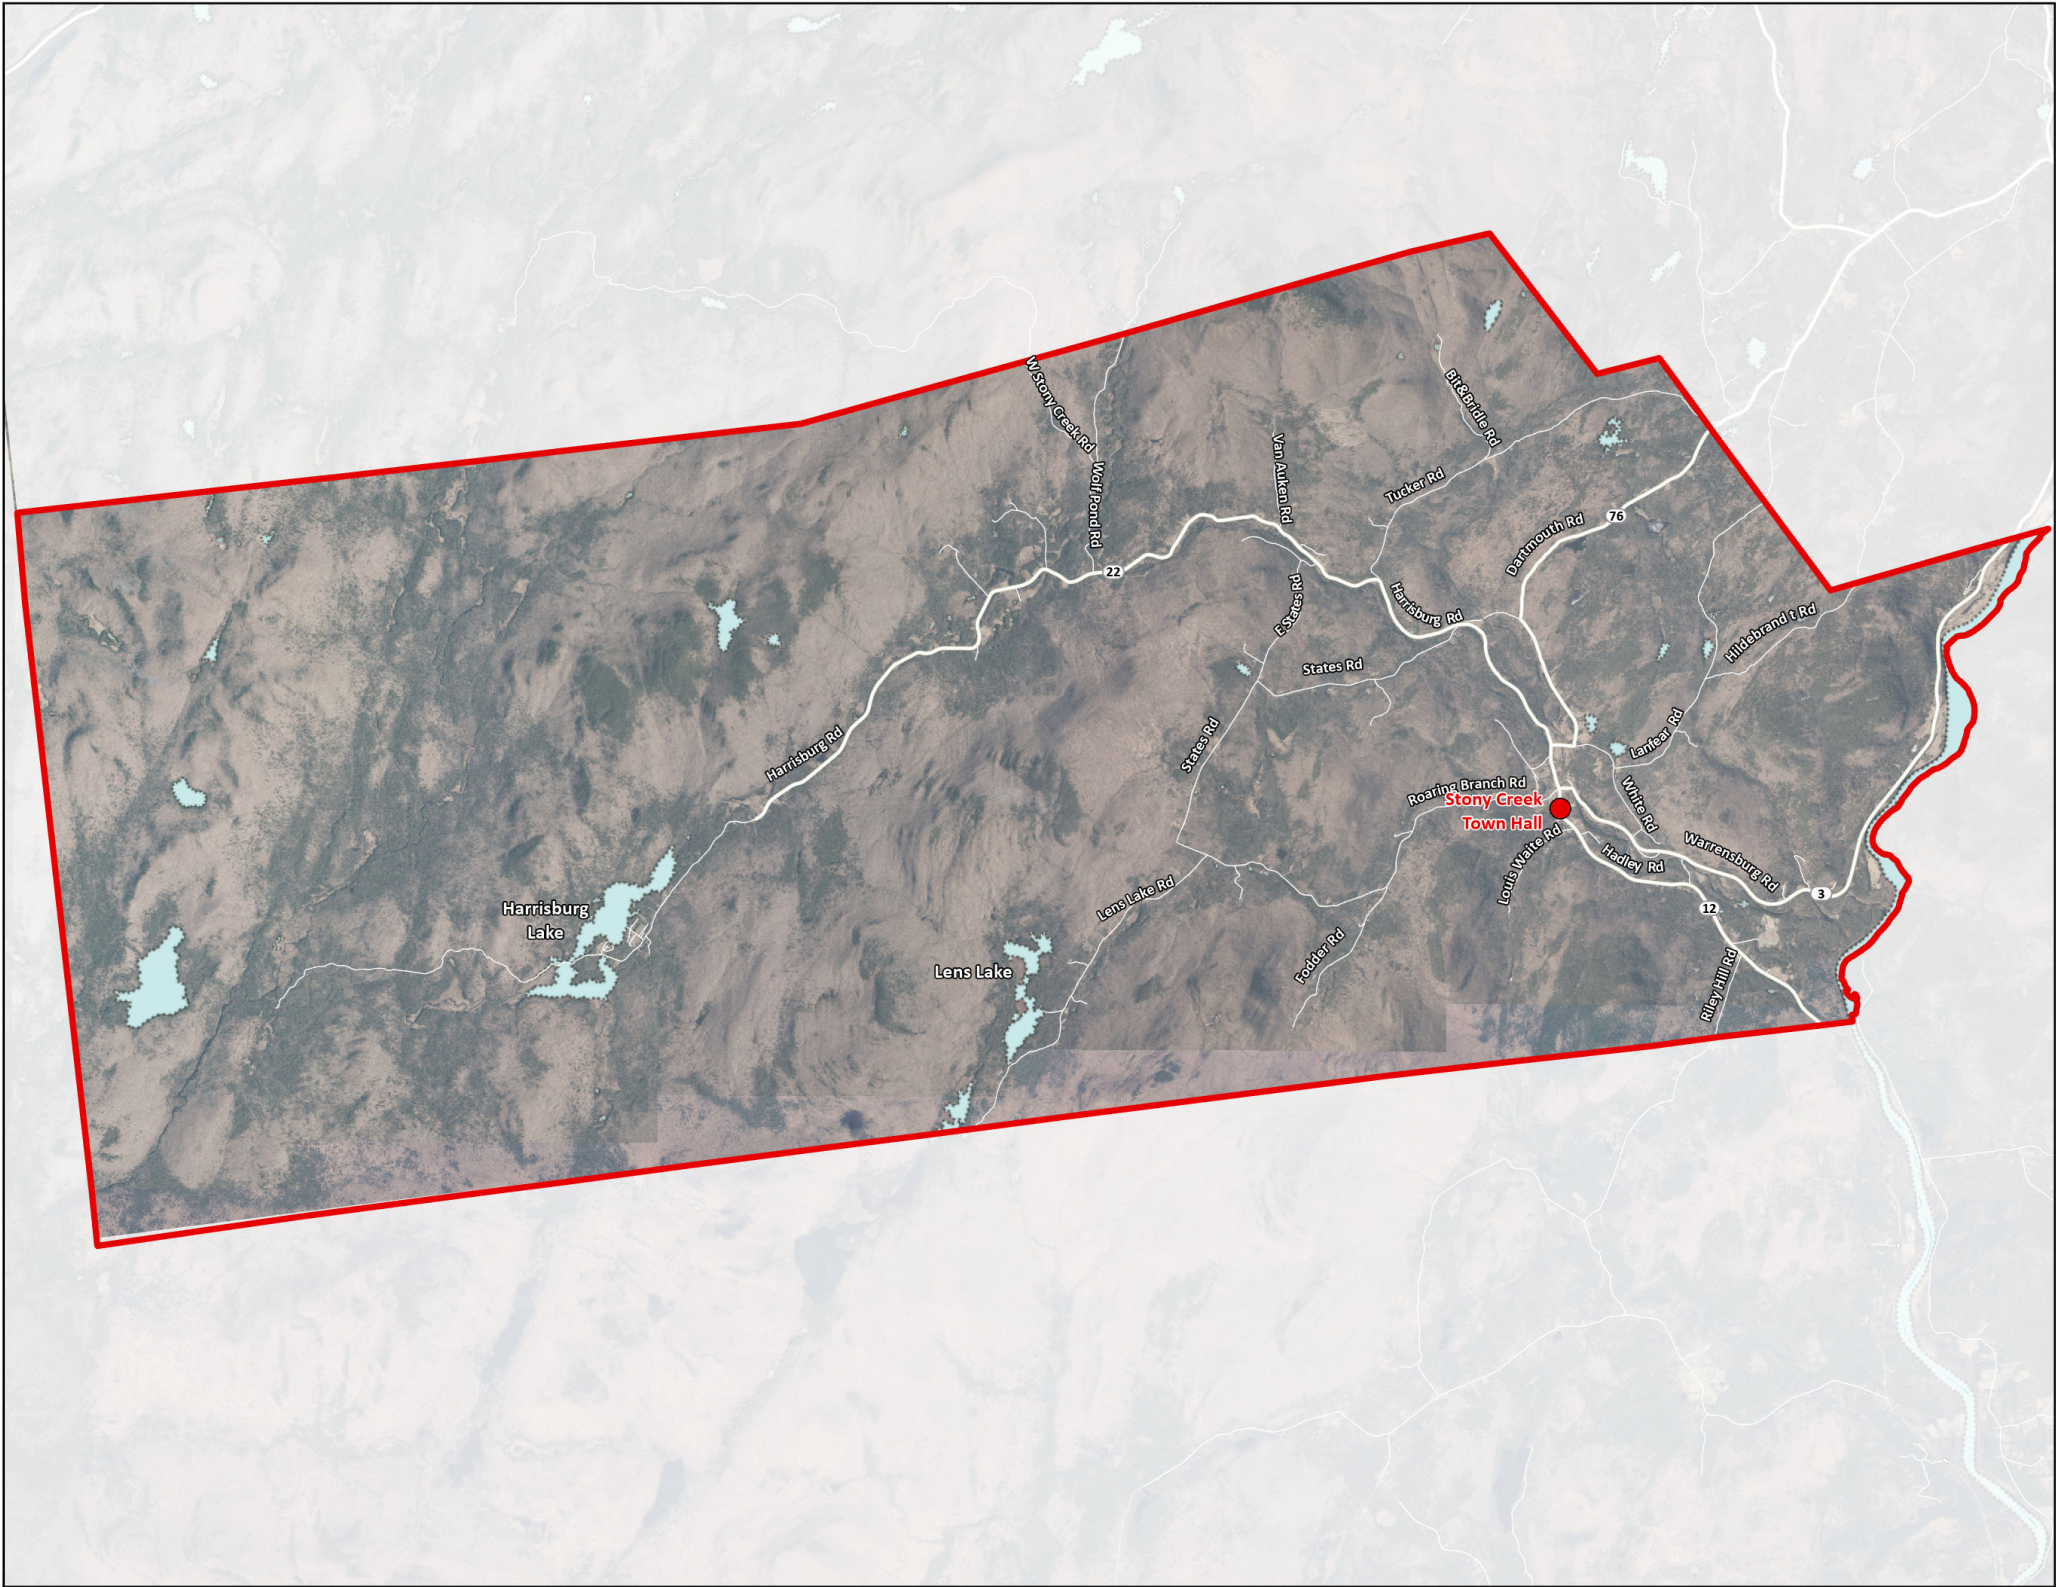

Town of Queensbury

ELECTION
WARD 4
DISTRICT 3

●
Polling Location:

West Glens Falls Firehouse
33 Luzerne Rd
518-792-8144

map prepared by:
Warren County GIS
May 2026
download these maps and
view our interactive polling locator:
warrencountyny.gov/boe