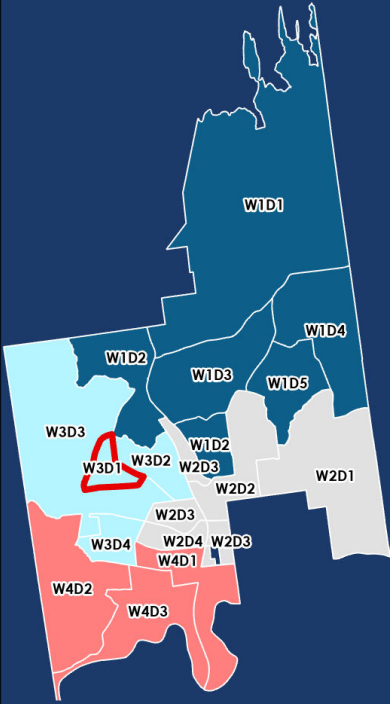

New York State, Vantor

Town of Queensbury

ELECTION
WARD 3
DISTRICT 1

●
Polling Location:

Our Lady of the
Annunciation (meeting room)
448 Aviation Rd
518-793-9677

map prepared by:
Warren County GIS
May 2026
download these maps and
view our interactive polling locator:
warrencountyny.gov/boe