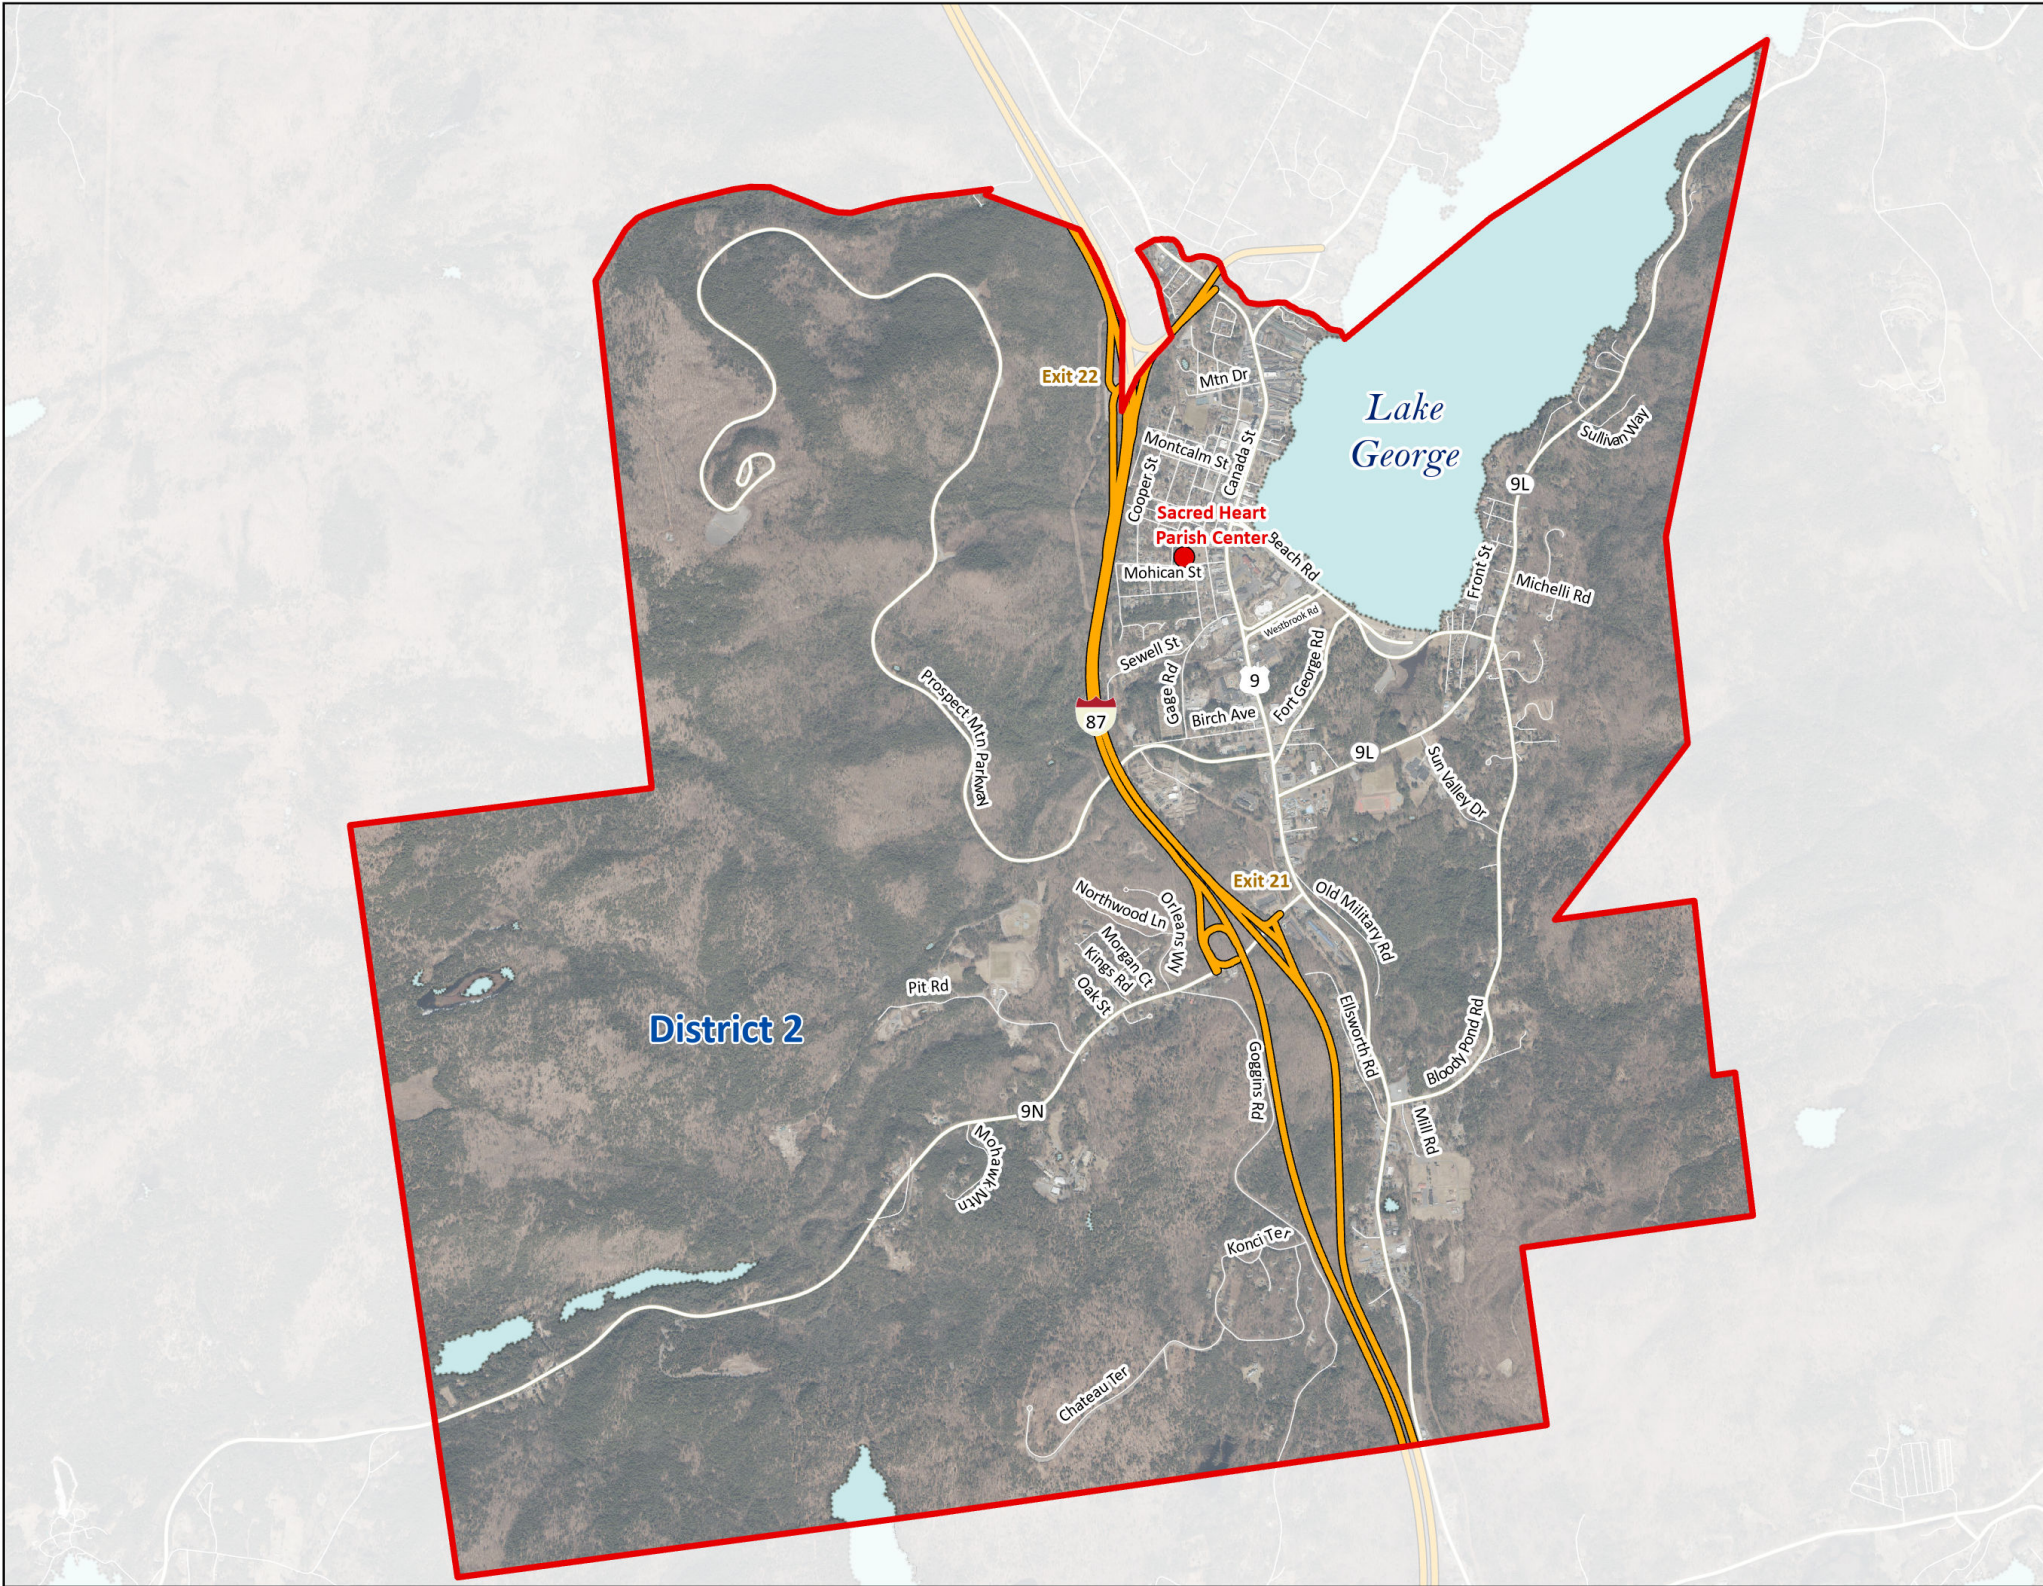

Town and Village
of Lake George
**ELECTION
DISTRICT 2**

Polling Location:
Sacred Heart Parish Center
51 Mohican St
Lake George, NY 12845
518-668-2046