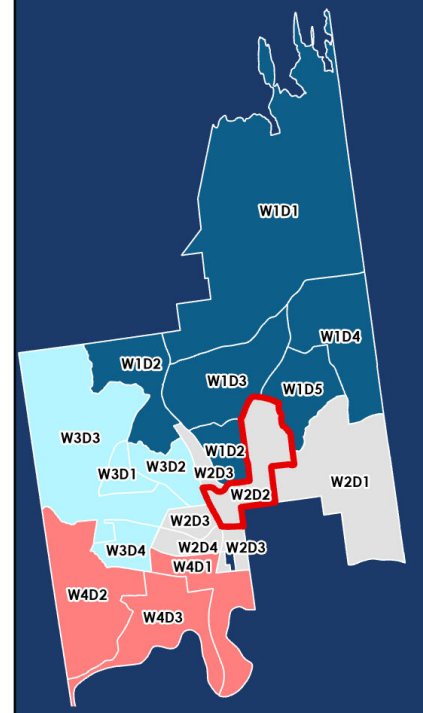

New York State, Vantor

Ward 2
District 2

Queensbury
Activity Center

Town of Queensbury

ELECTION WARD 2 DISTRICT 2

Polling Location:

Queensbury Activity Center,
Haviland Rd Entrance
742 Bay Rd
518-761-8200

map prepared by:
Warren County GIS
May 2026
download these maps and
view our interactive polling locator:
warrencountyny.gov/boe