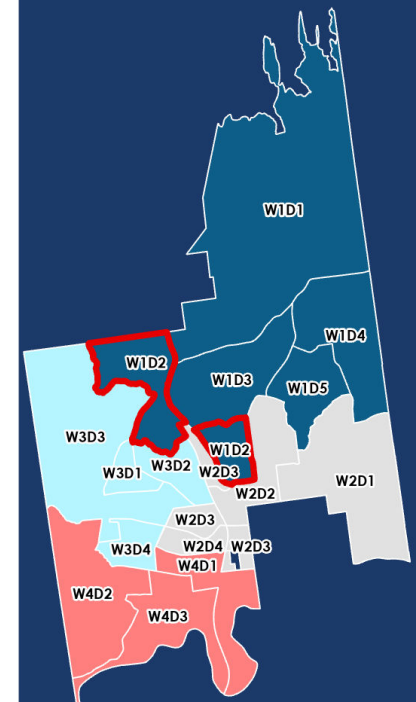

ELECTION WARD 1 DISTRICT 2

Polling Location:

Warren County Municipal Center
Human Services Building,
Third Floor
518-761-6458