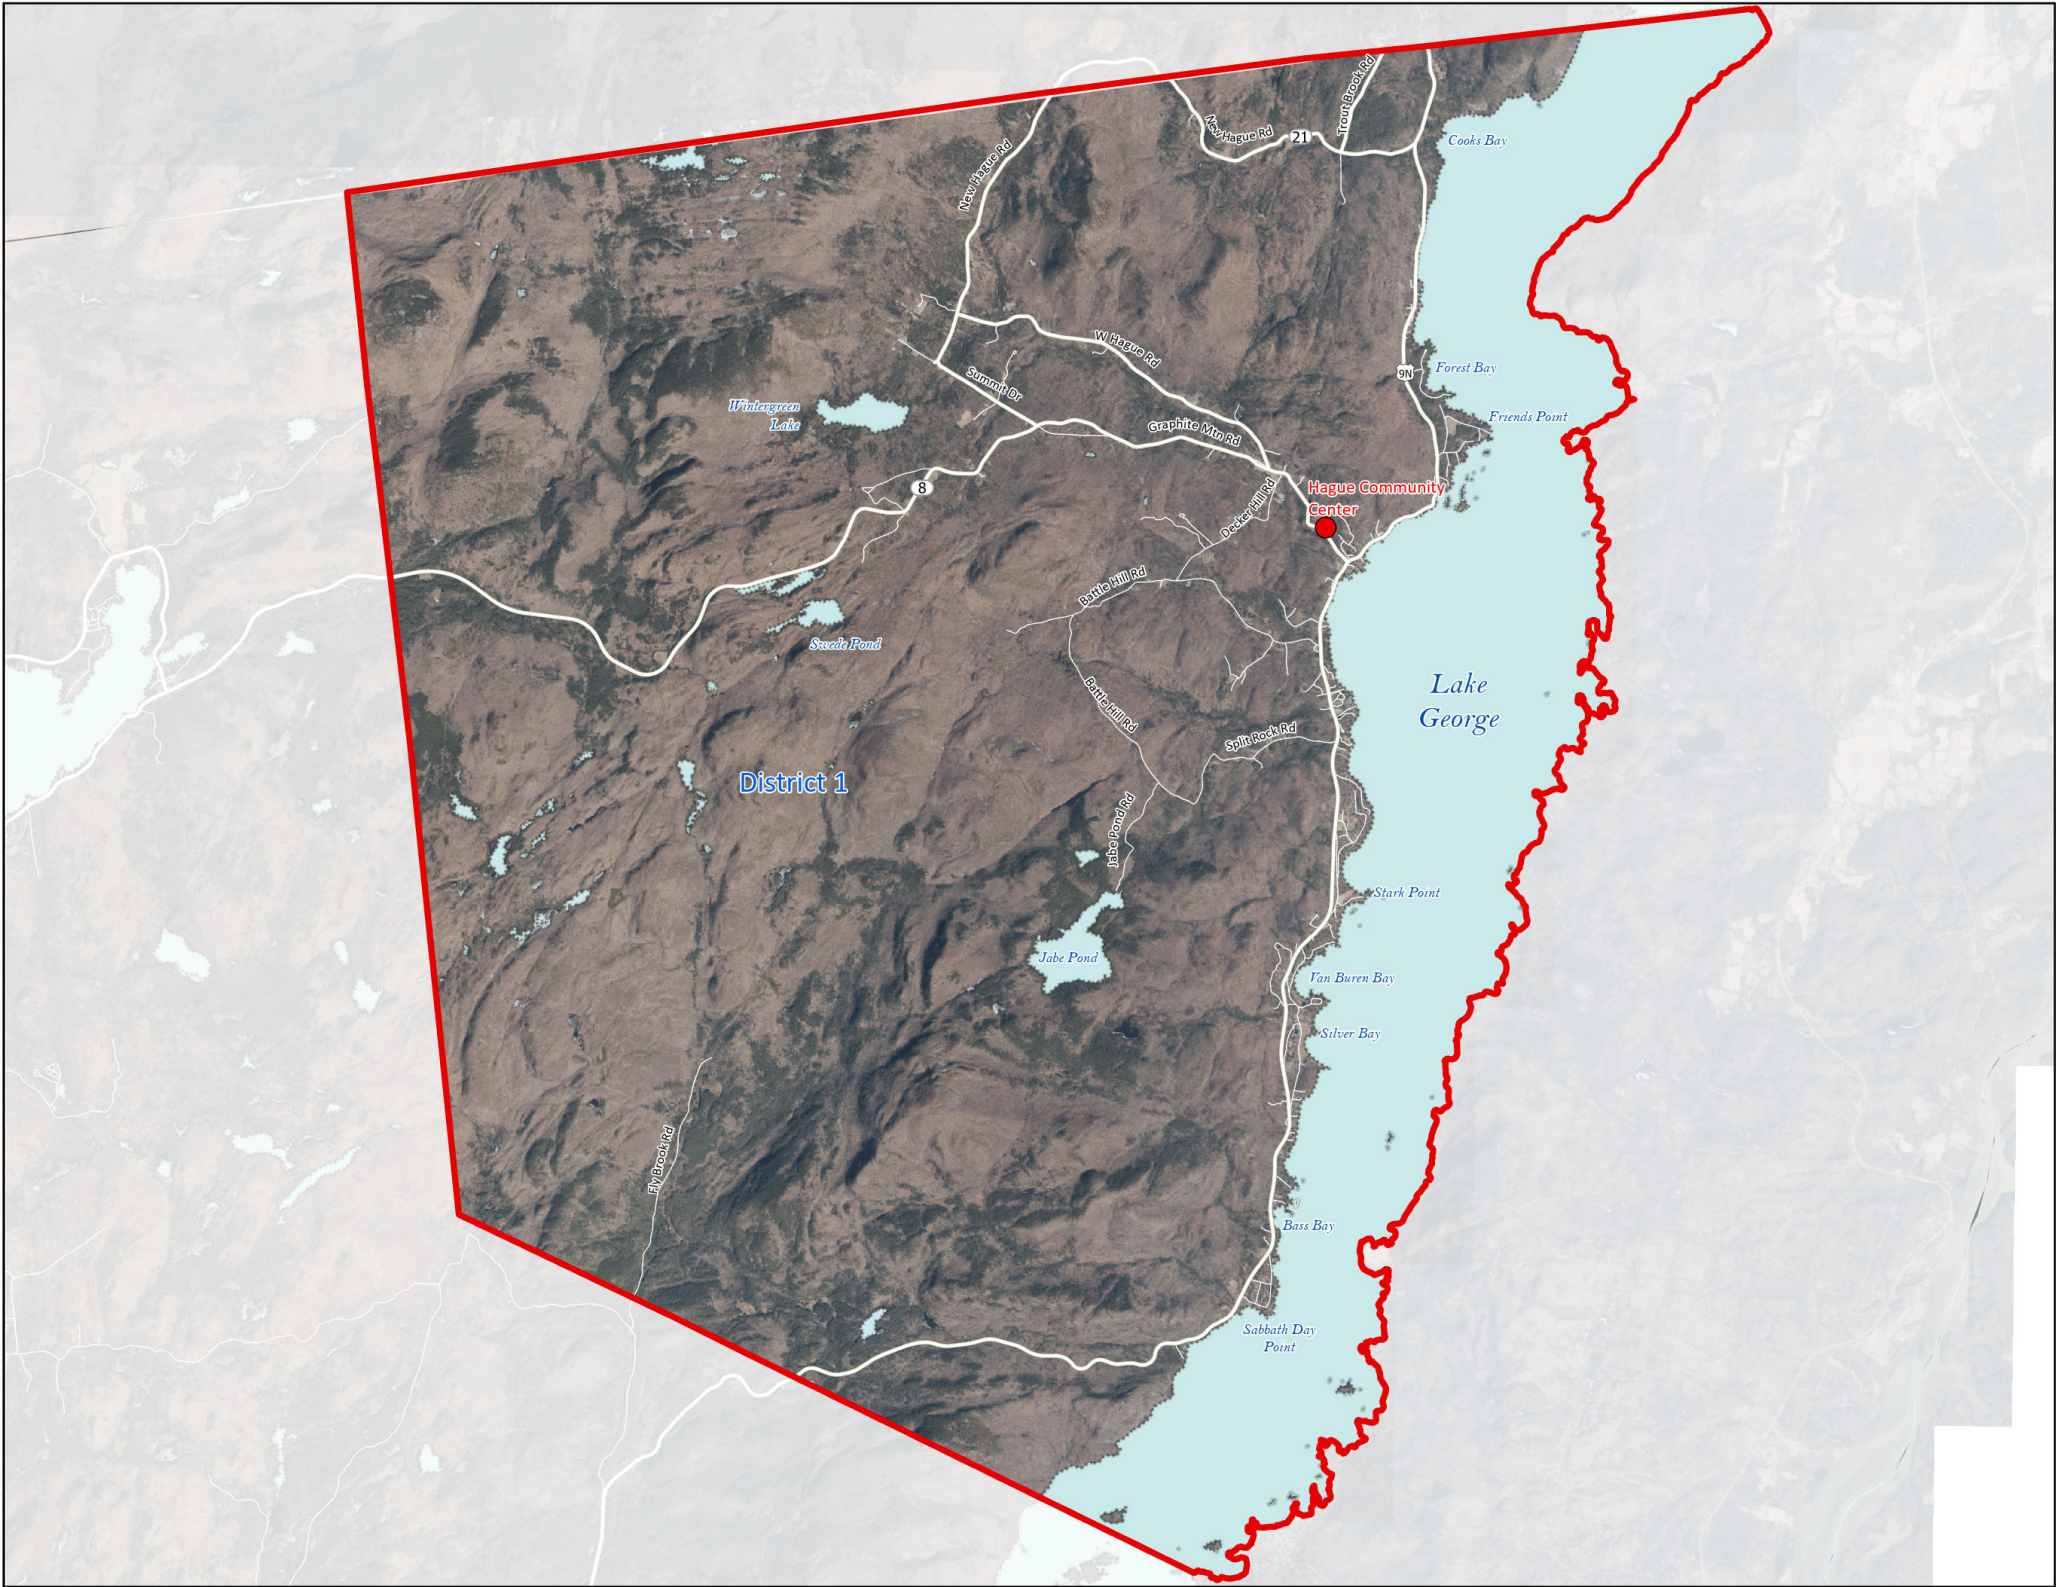

Town of Hague ELECTION DISTRICT

Polling Location:
Hague Community Center
9793 Graphite Mtn Rd
Hague, NY 12836
518-543-6161