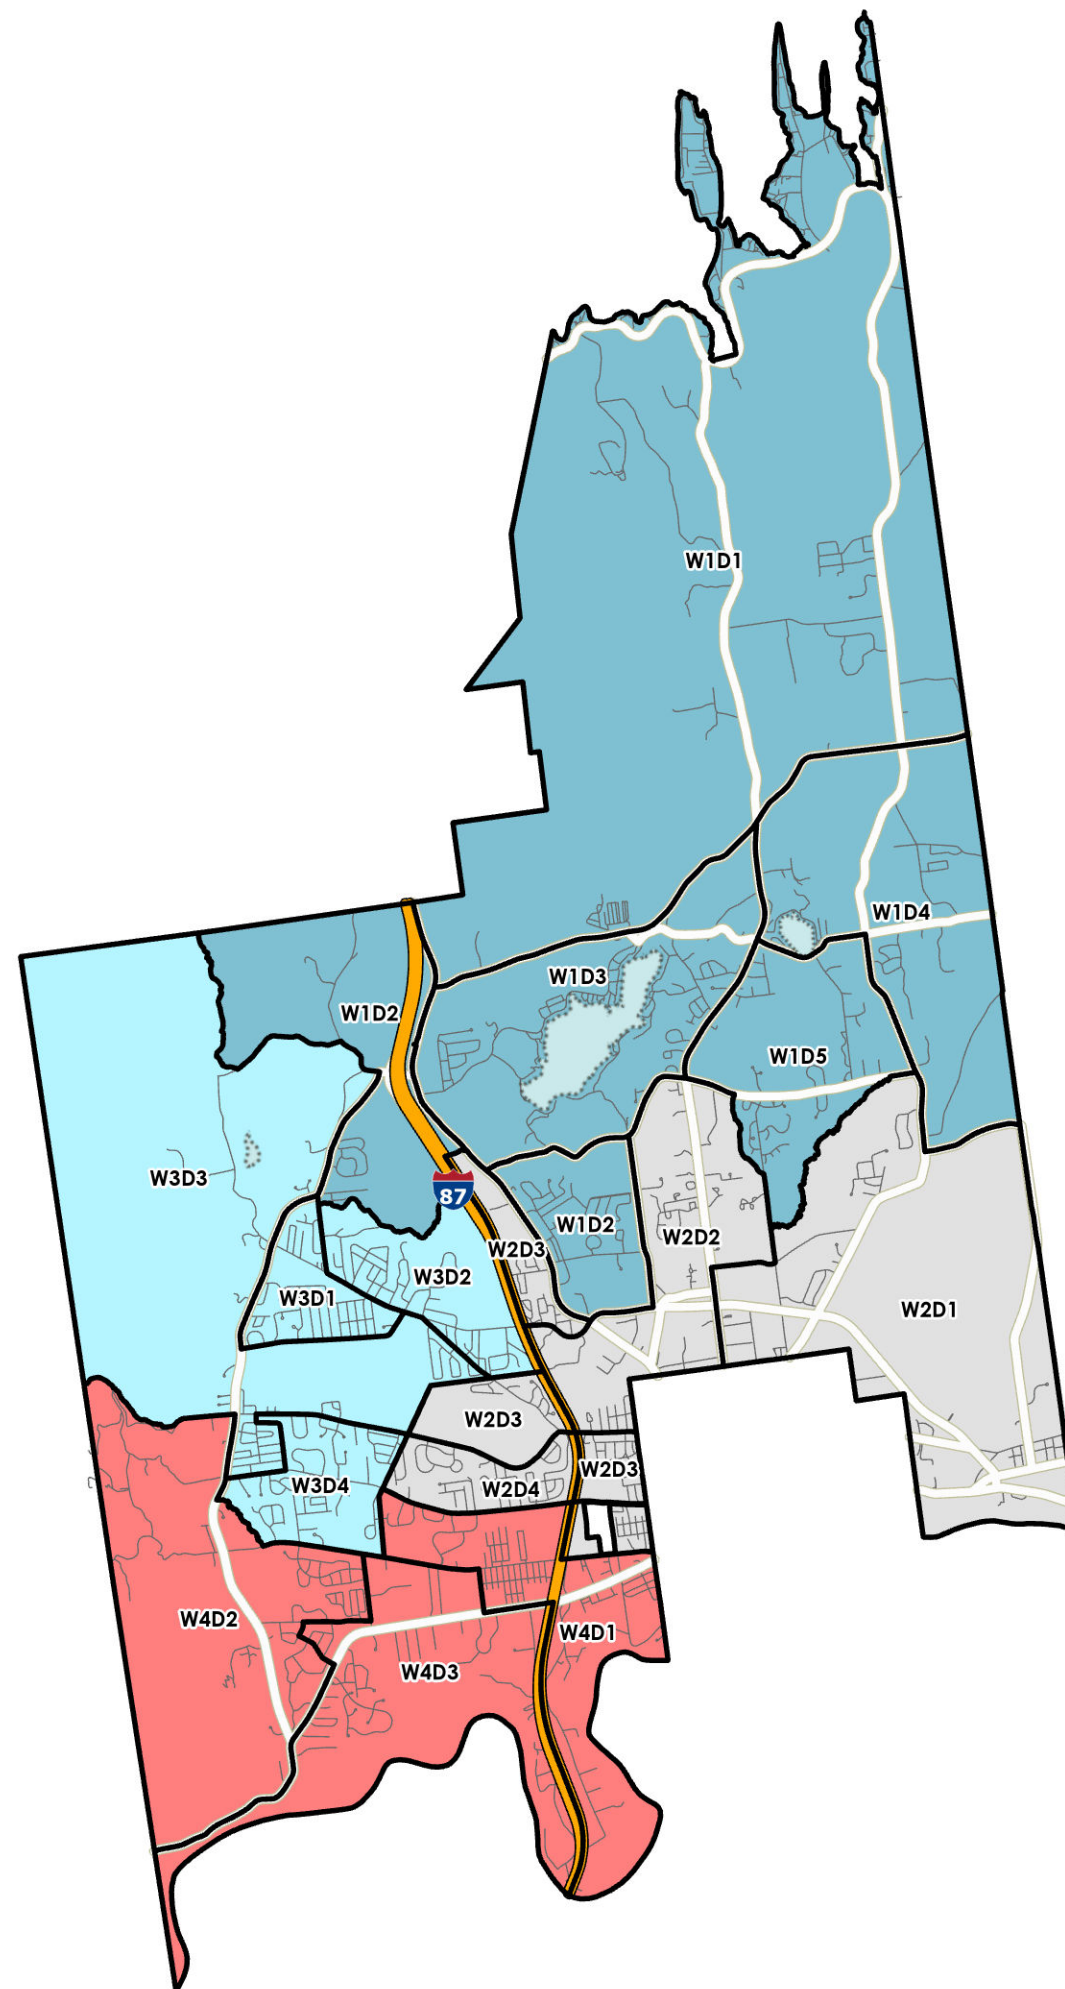

ELECTION DISTRICTS