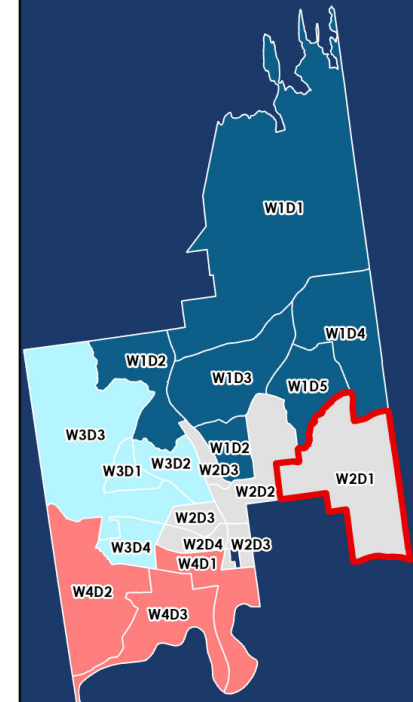

Town of Queensbury

ELECTION
WARD 1
DISTRICT 5

●
Polling Location:

Bay Ridge Firehouse
1080 Bay Rd
518-792-6979

map prepared by:
Warren County GIS
May 2026
download these maps and
view our interactive polling locator:
warrencountyny.gov/boe

● **Queensbury
Activity Center**

**Ward 2
District 1**

Town of Queensbury

ELECTION WARD 2 DISTRICT 1

Polling Location:

**Queensbury Activity Center,
Haviland Rd Entrance
742 Bay Rd
518-761-8200**

map prepared by:
Warren County GIS
May 2026
download these maps and
view our interactive polling locator:
warrencountyny.gov/boe