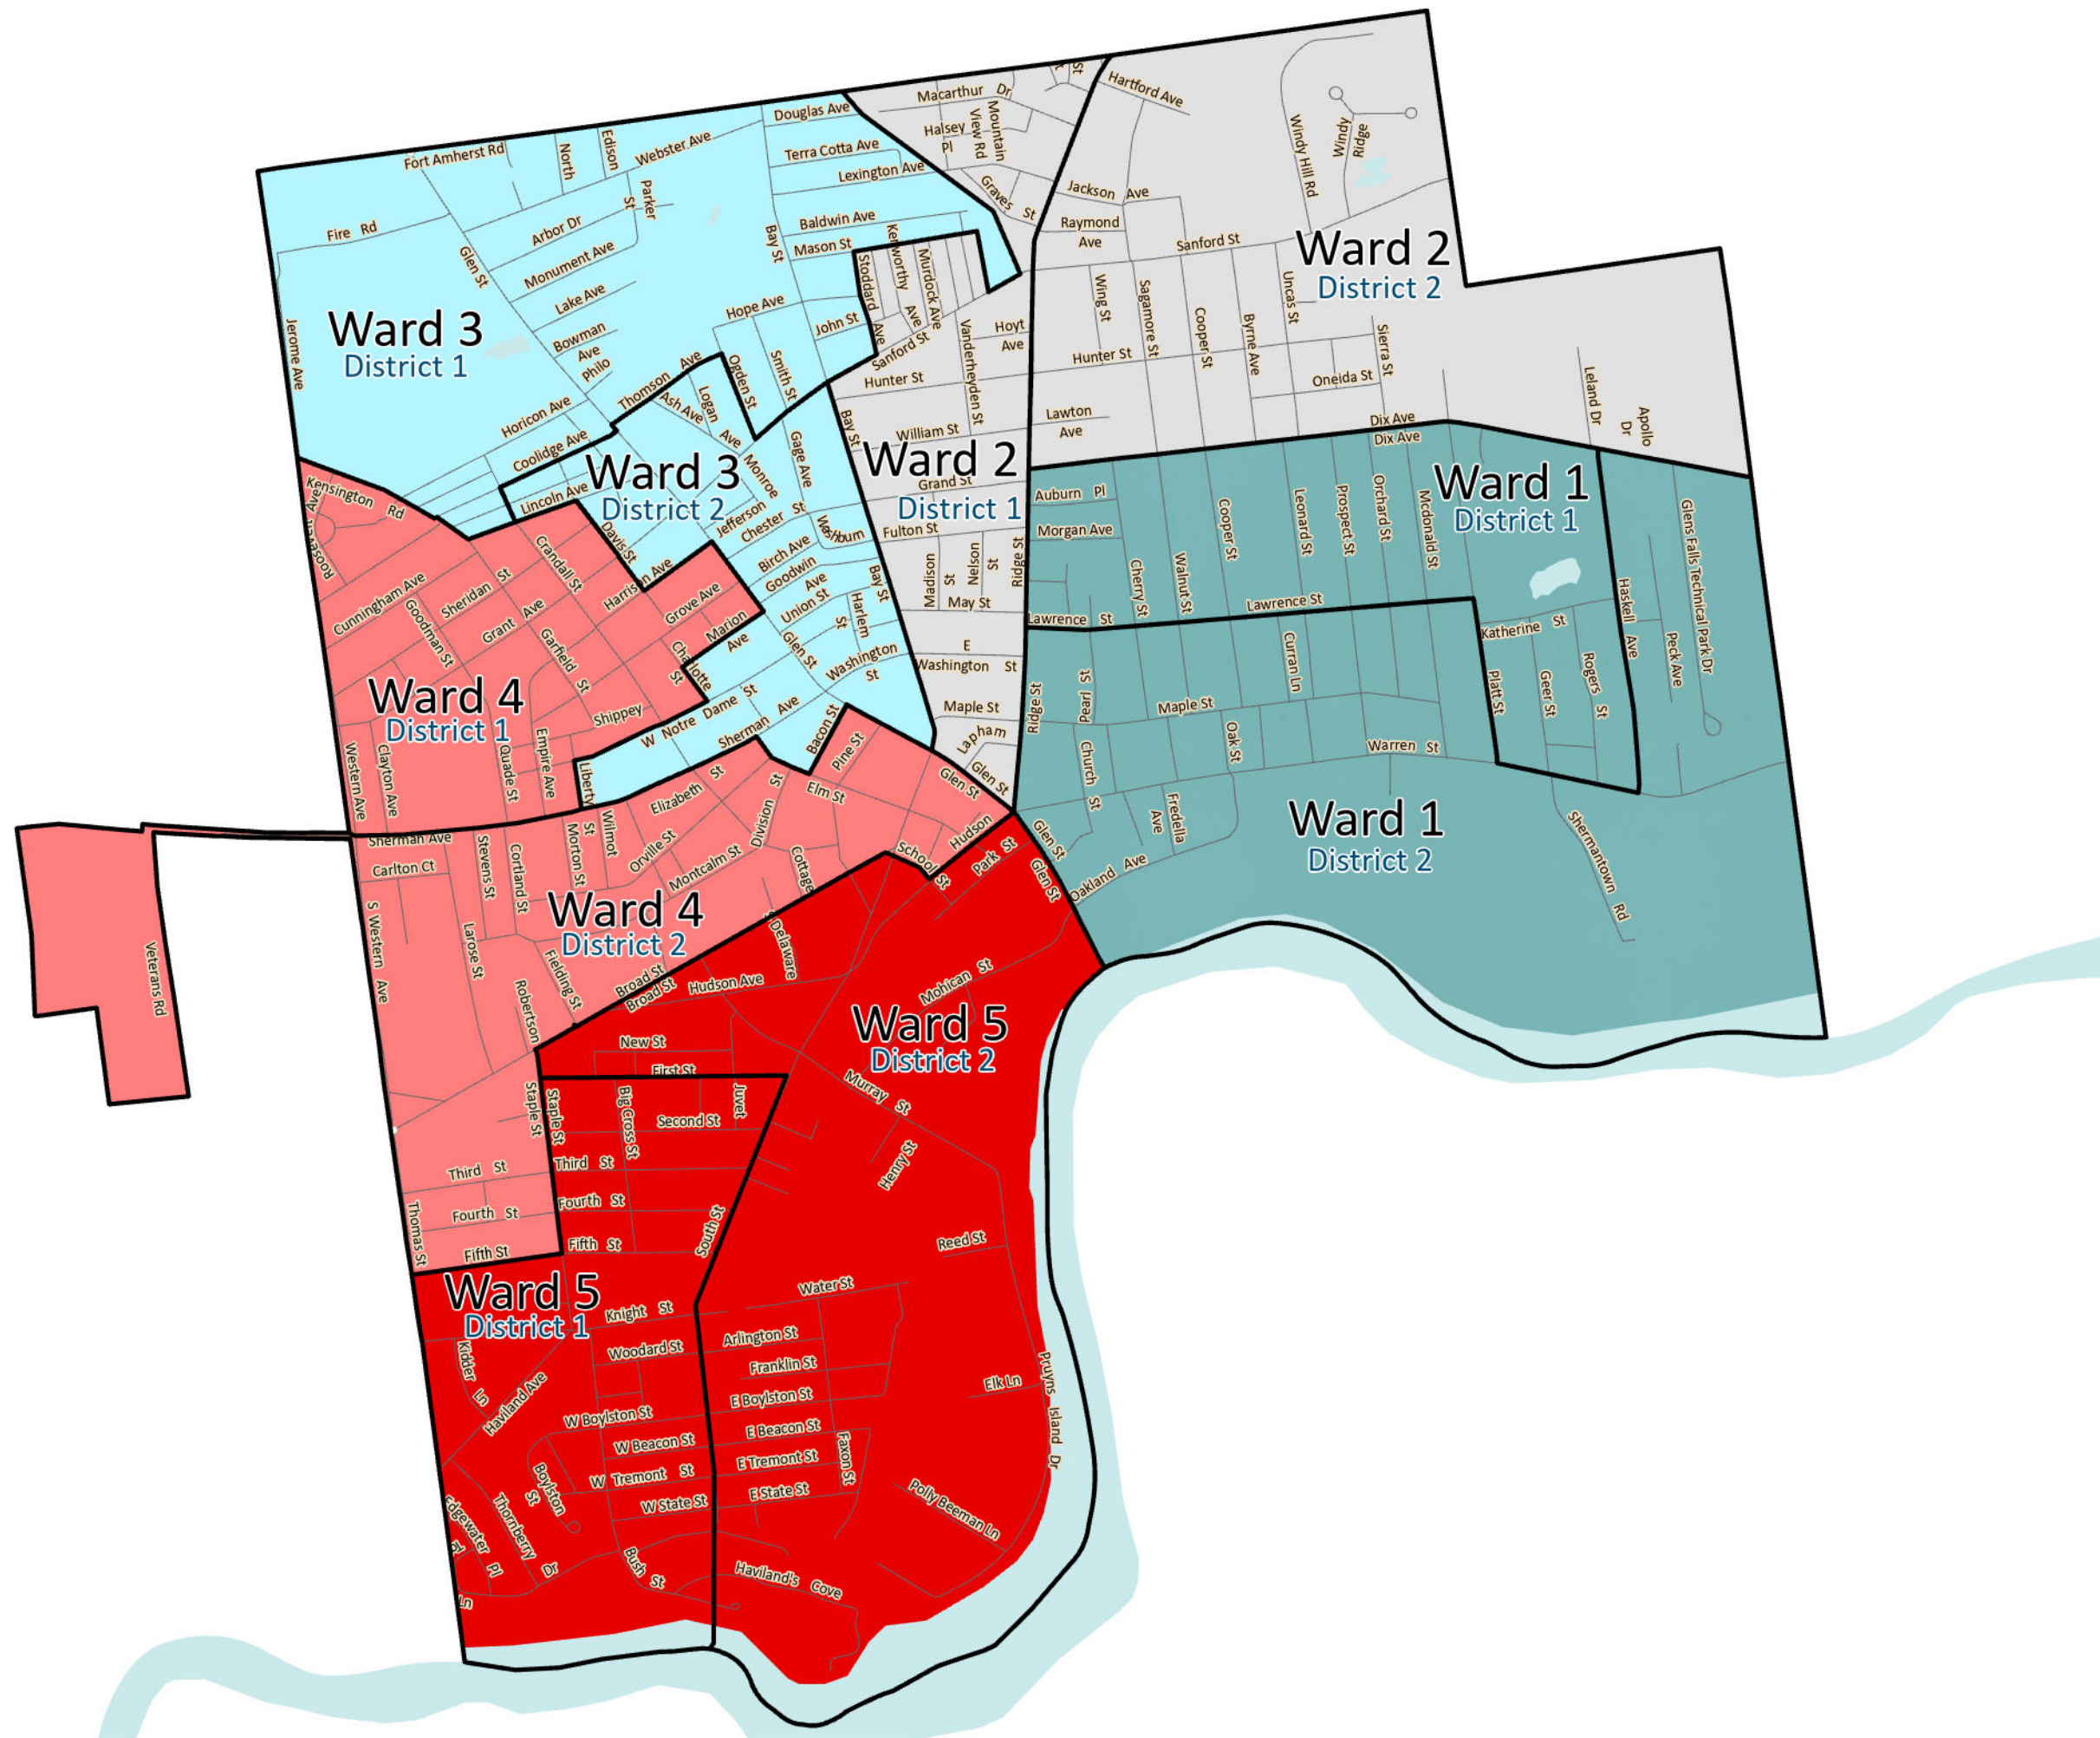

City of Glens Falls ELECTION DISTRICTS

map prepared by:
Warren County GIS
March 2026
download these maps
and visit our interactive
polling locator:
warrencountyny.gov/boe