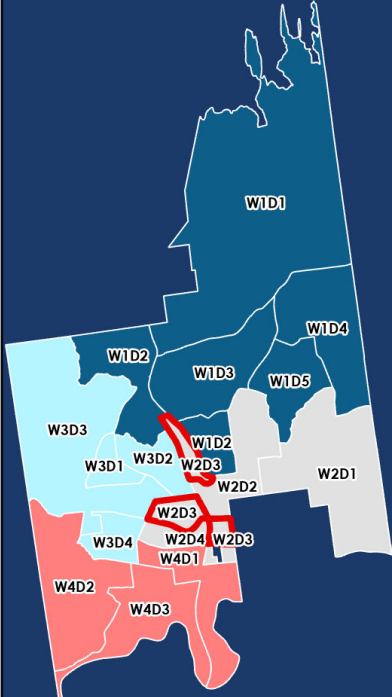

map prepared by:
Warren County GIS
May 2026
download these maps and
view our interactive polling locator:
warrencountyny.gov/boe