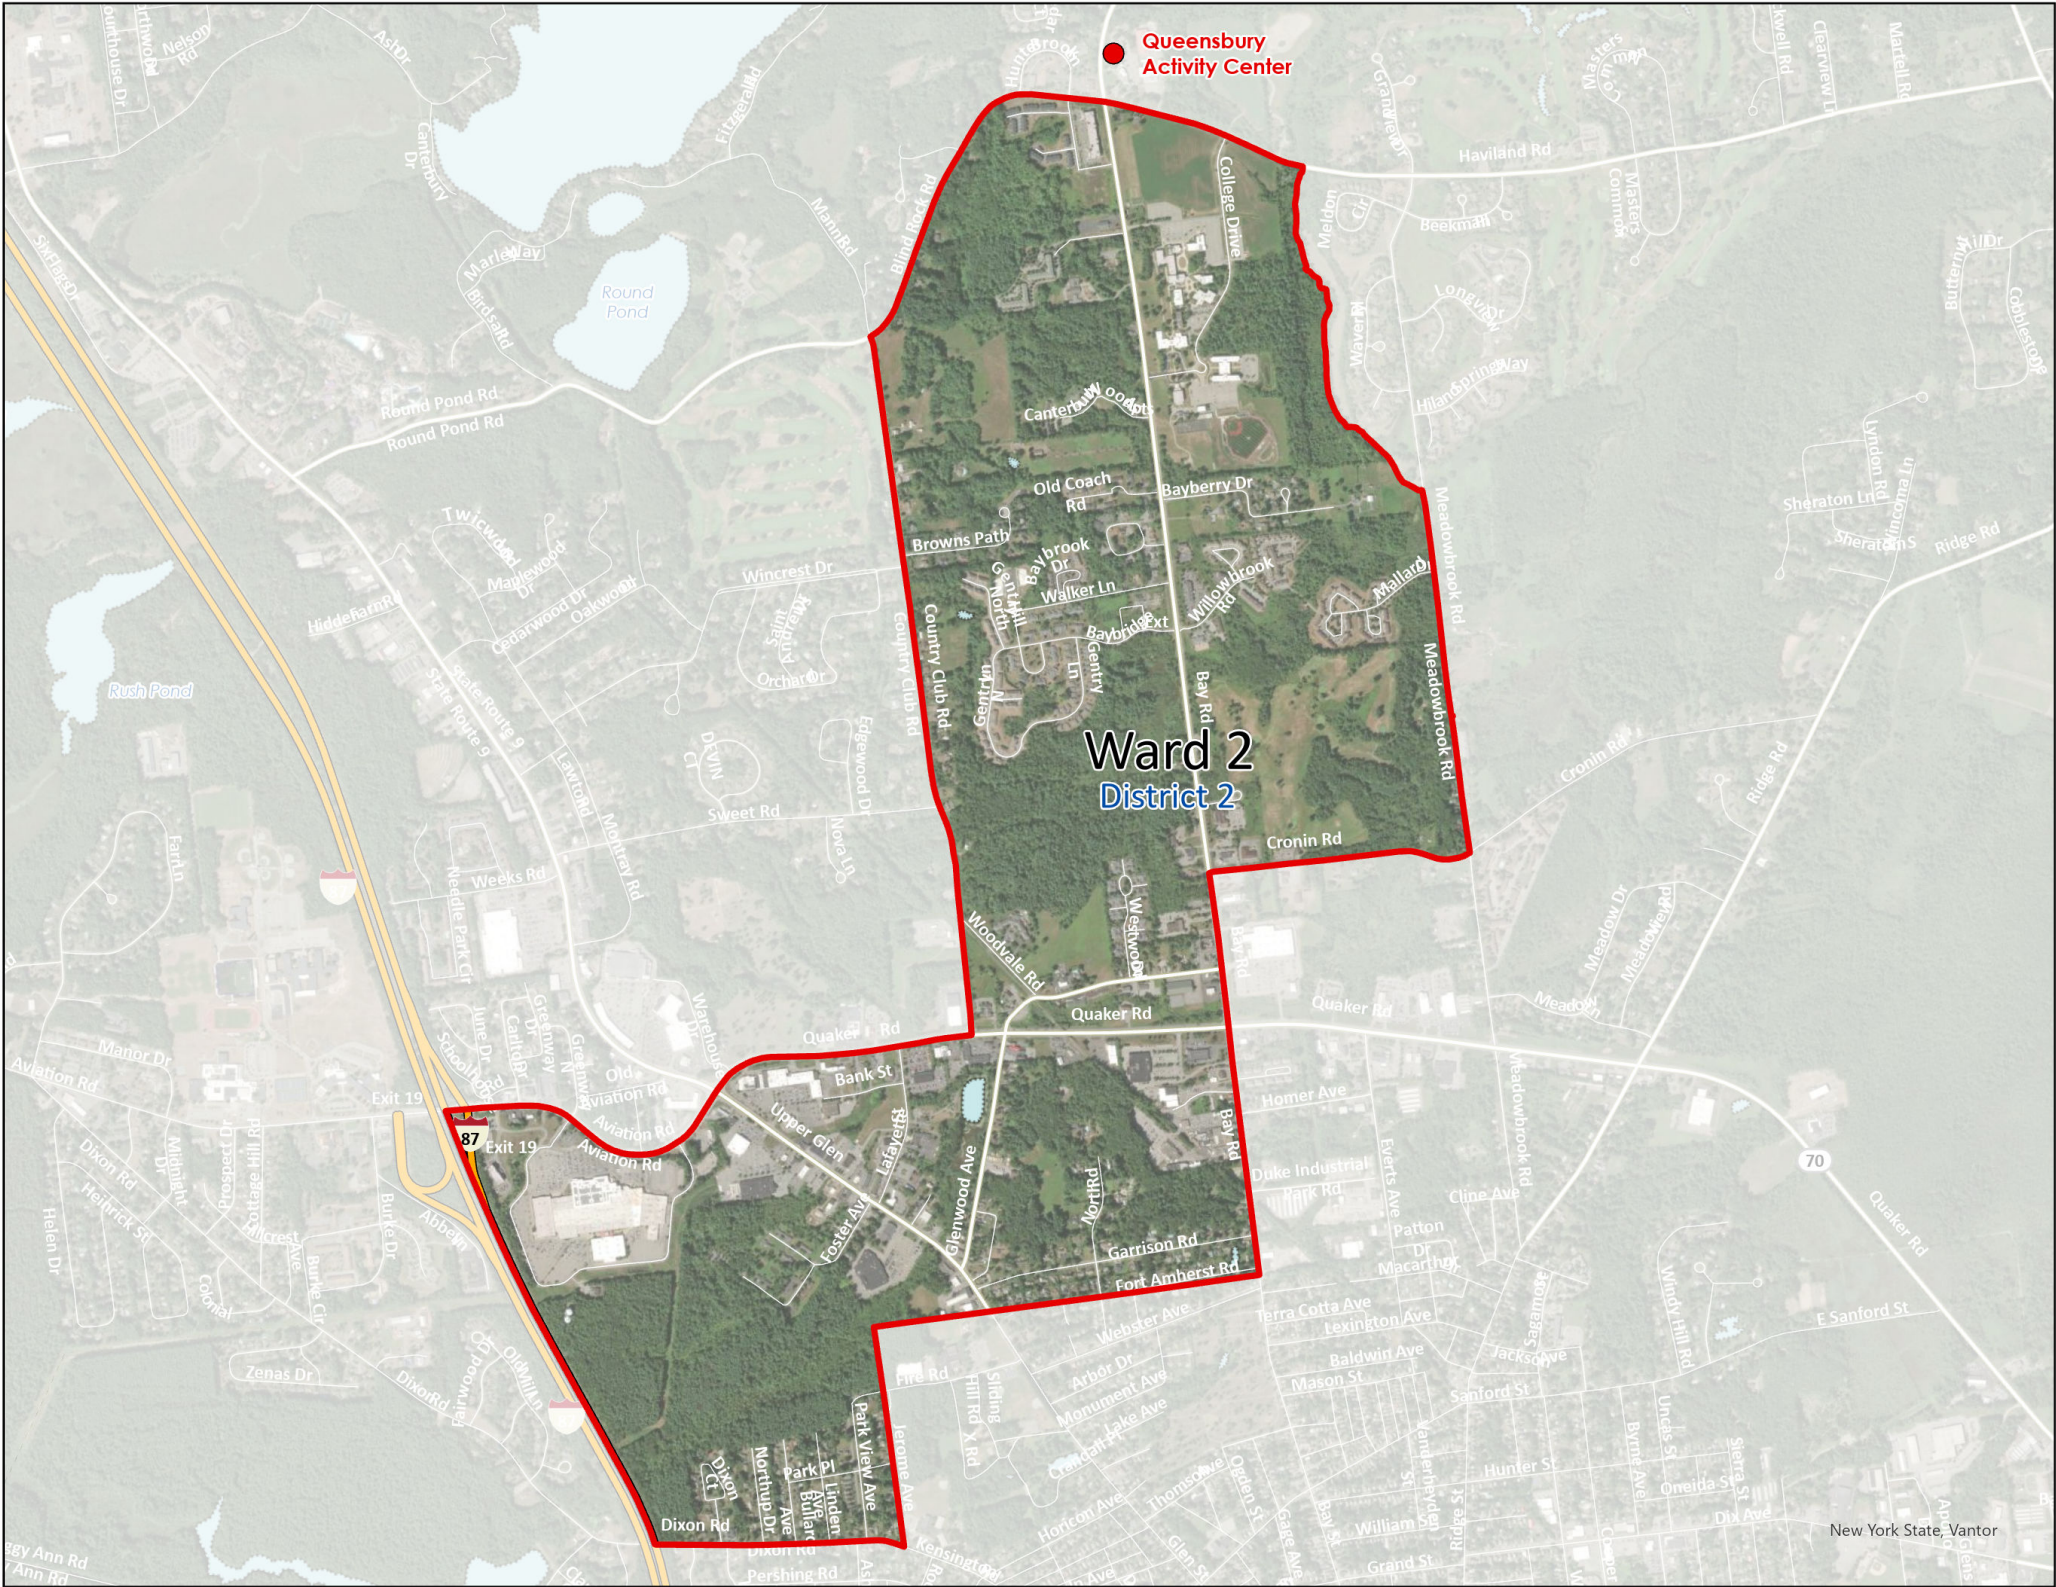

Ward 2
District 2

Queensbury
Activity Center

Town of Queensbury

ELECTION WARD 2 DISTRICT 2

Polling Location:

Queensbury Activity Center,
Haviland Rd Entrance
742 Bay Rd
518-761-8200