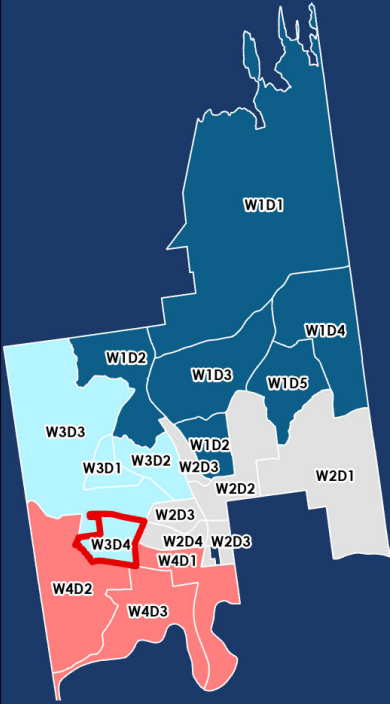

map prepared by:
Warren County GIS
May 2026
download these maps and
view our interactive polling locator:
warrencountyny.gov/boe

Town of Queensbury

ELECTION
WARD 3
DISTRICT 4

●
Polling Location:

West Glens Falls Firehouse
33 Luzerne Rd
518-792-8144