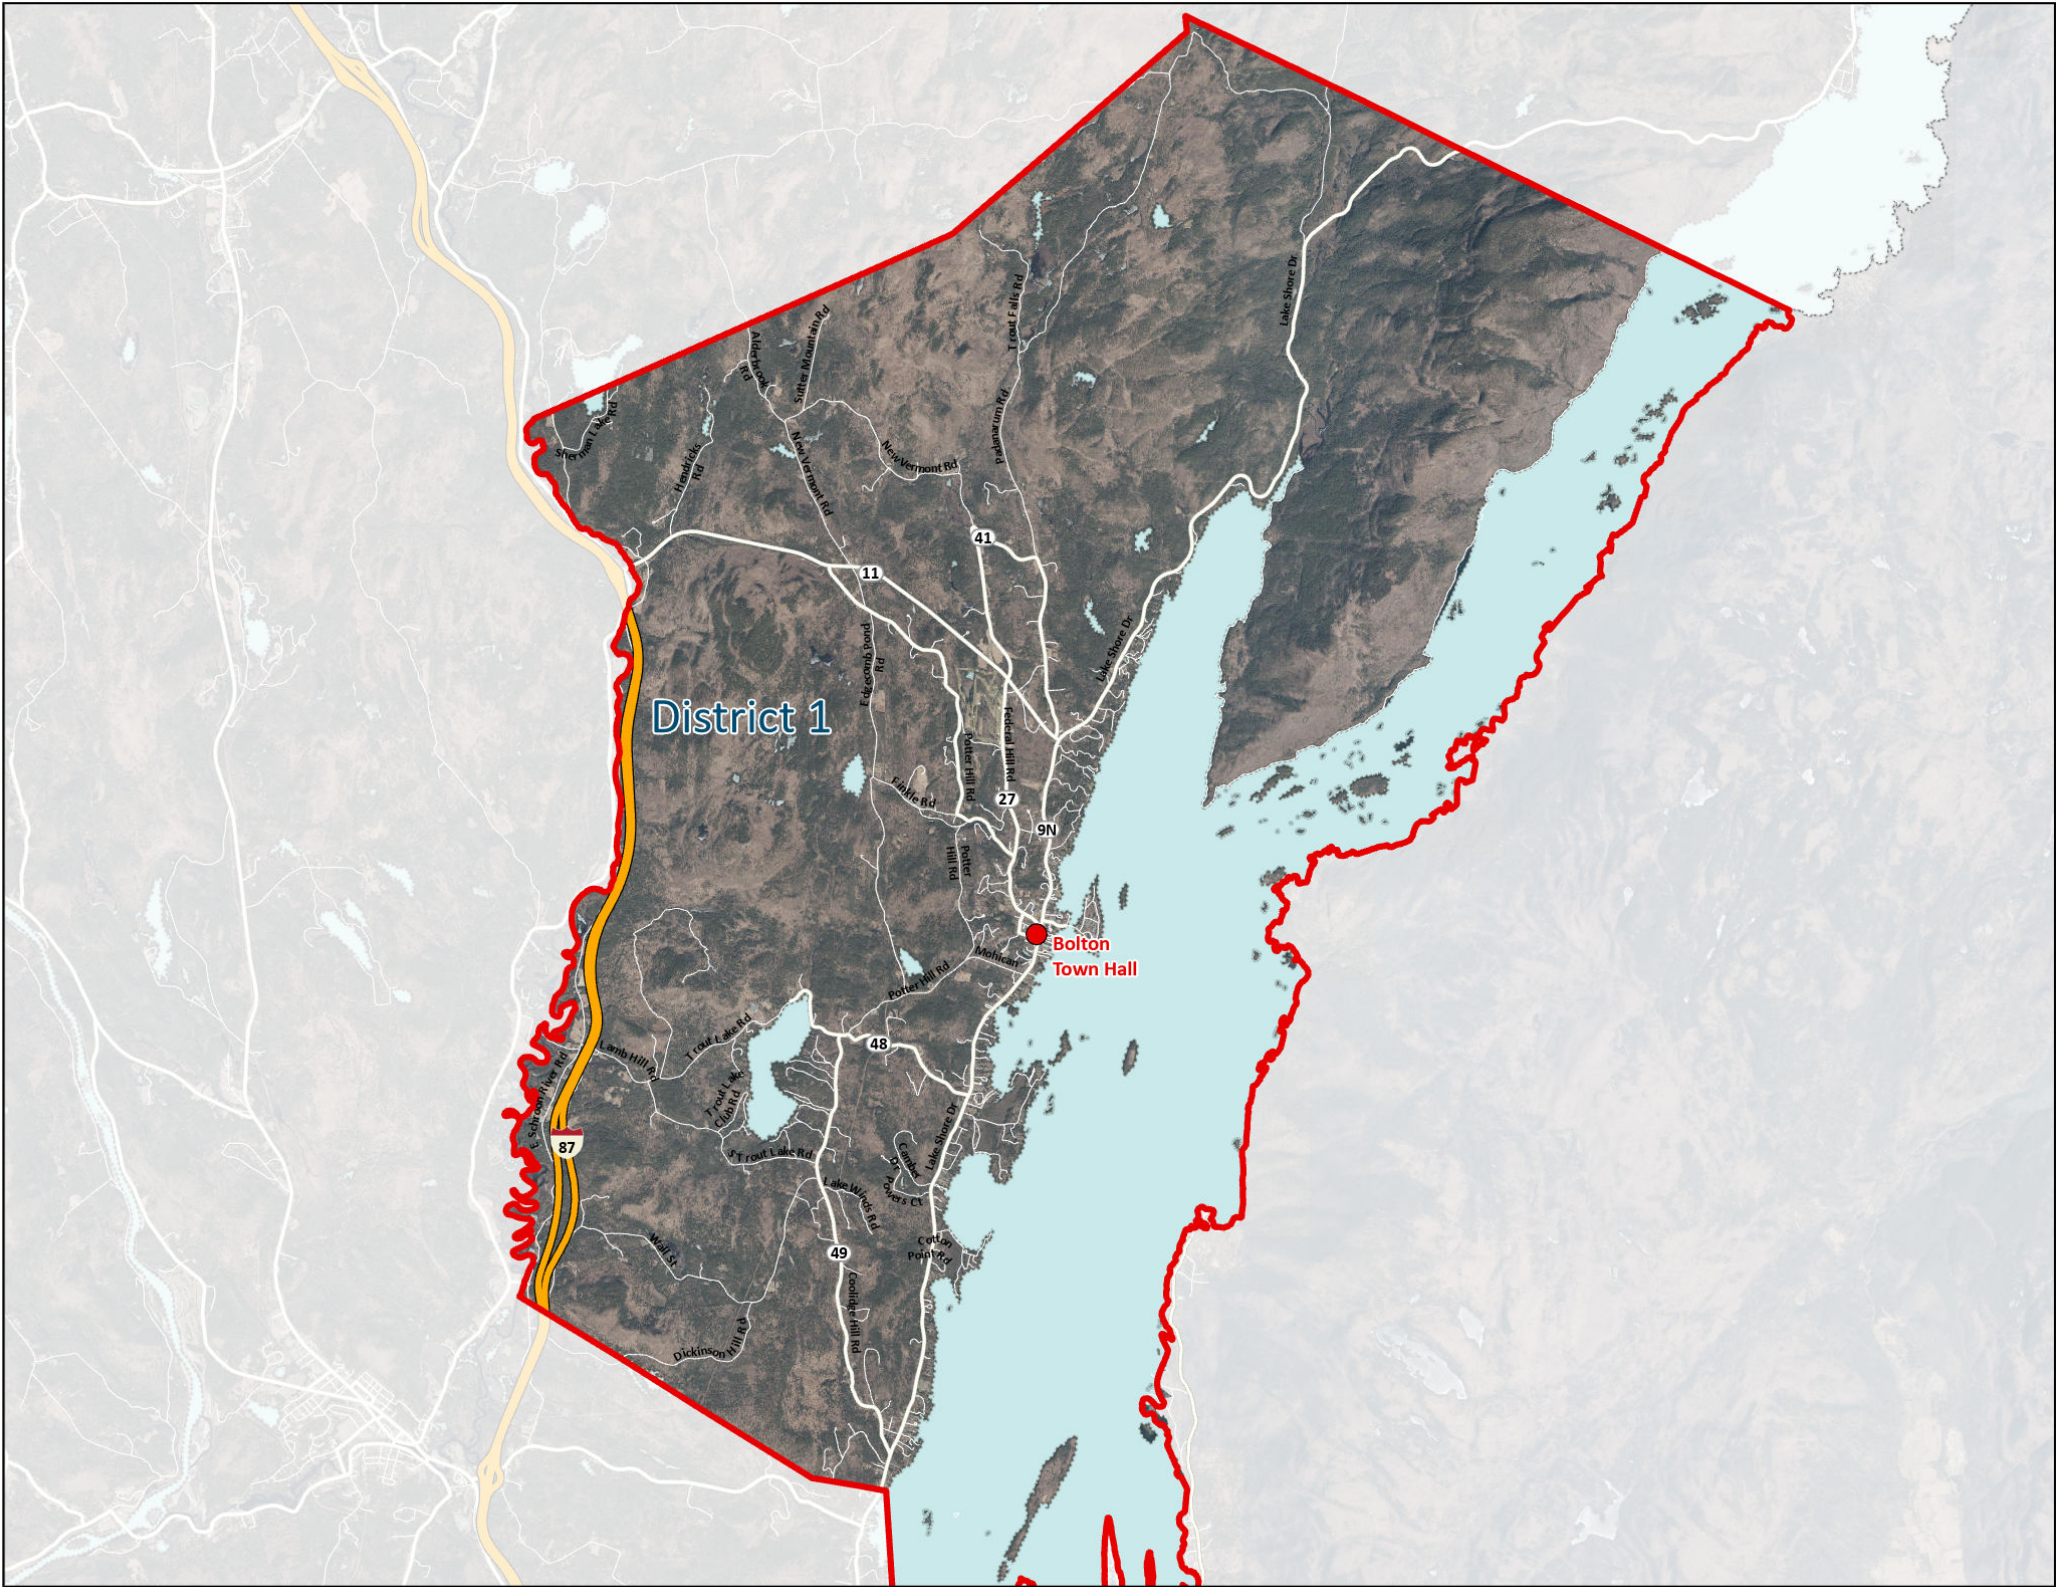

W a r r e n
C o u n t y
N e w
Y o r k
E l e c t i o n
D i s t r i c t
A t l a s
2 0 2 6

Town of Bolton ELECTION DISTRICT 1

●
Polling Location:
Bolton Town Hall
4949 Lake Shore Dr
Bolton Landing, NY
12814