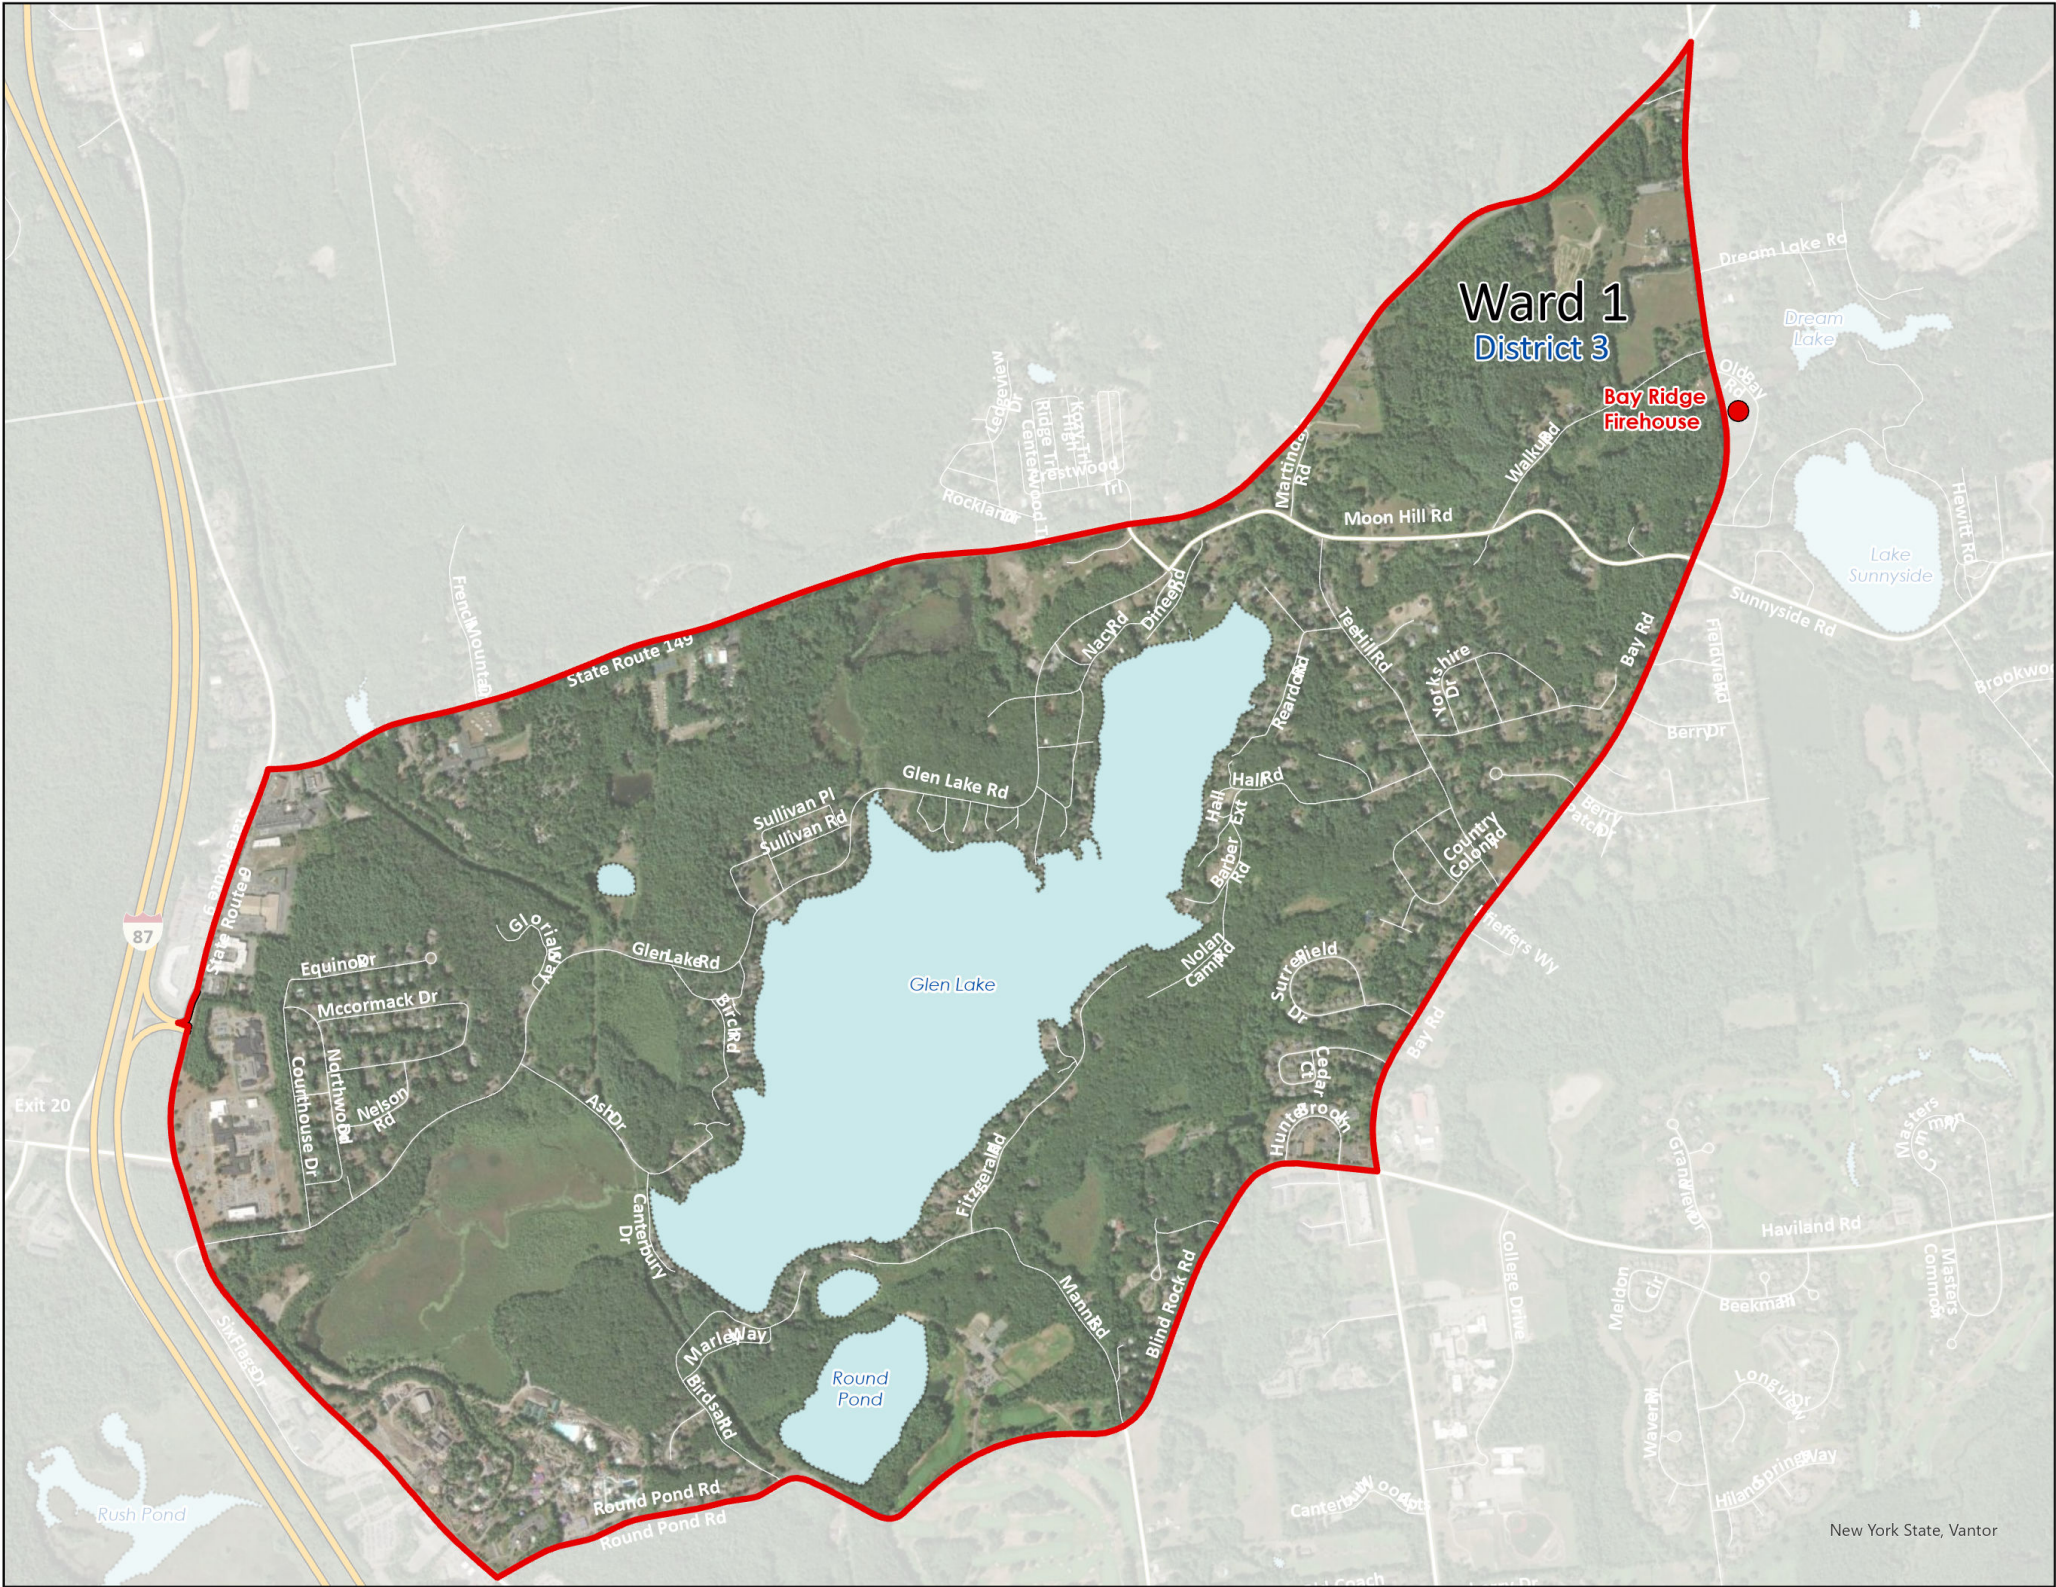

ELECTION WARD 1 DISTRICT 2

Polling Location:

Warren County Municipal Center
Human Services Building,
Third Floor
518-761-6458

Ward 1
District 2

● Warren County Municipal Center
Human Services Building

Town of Queensbury