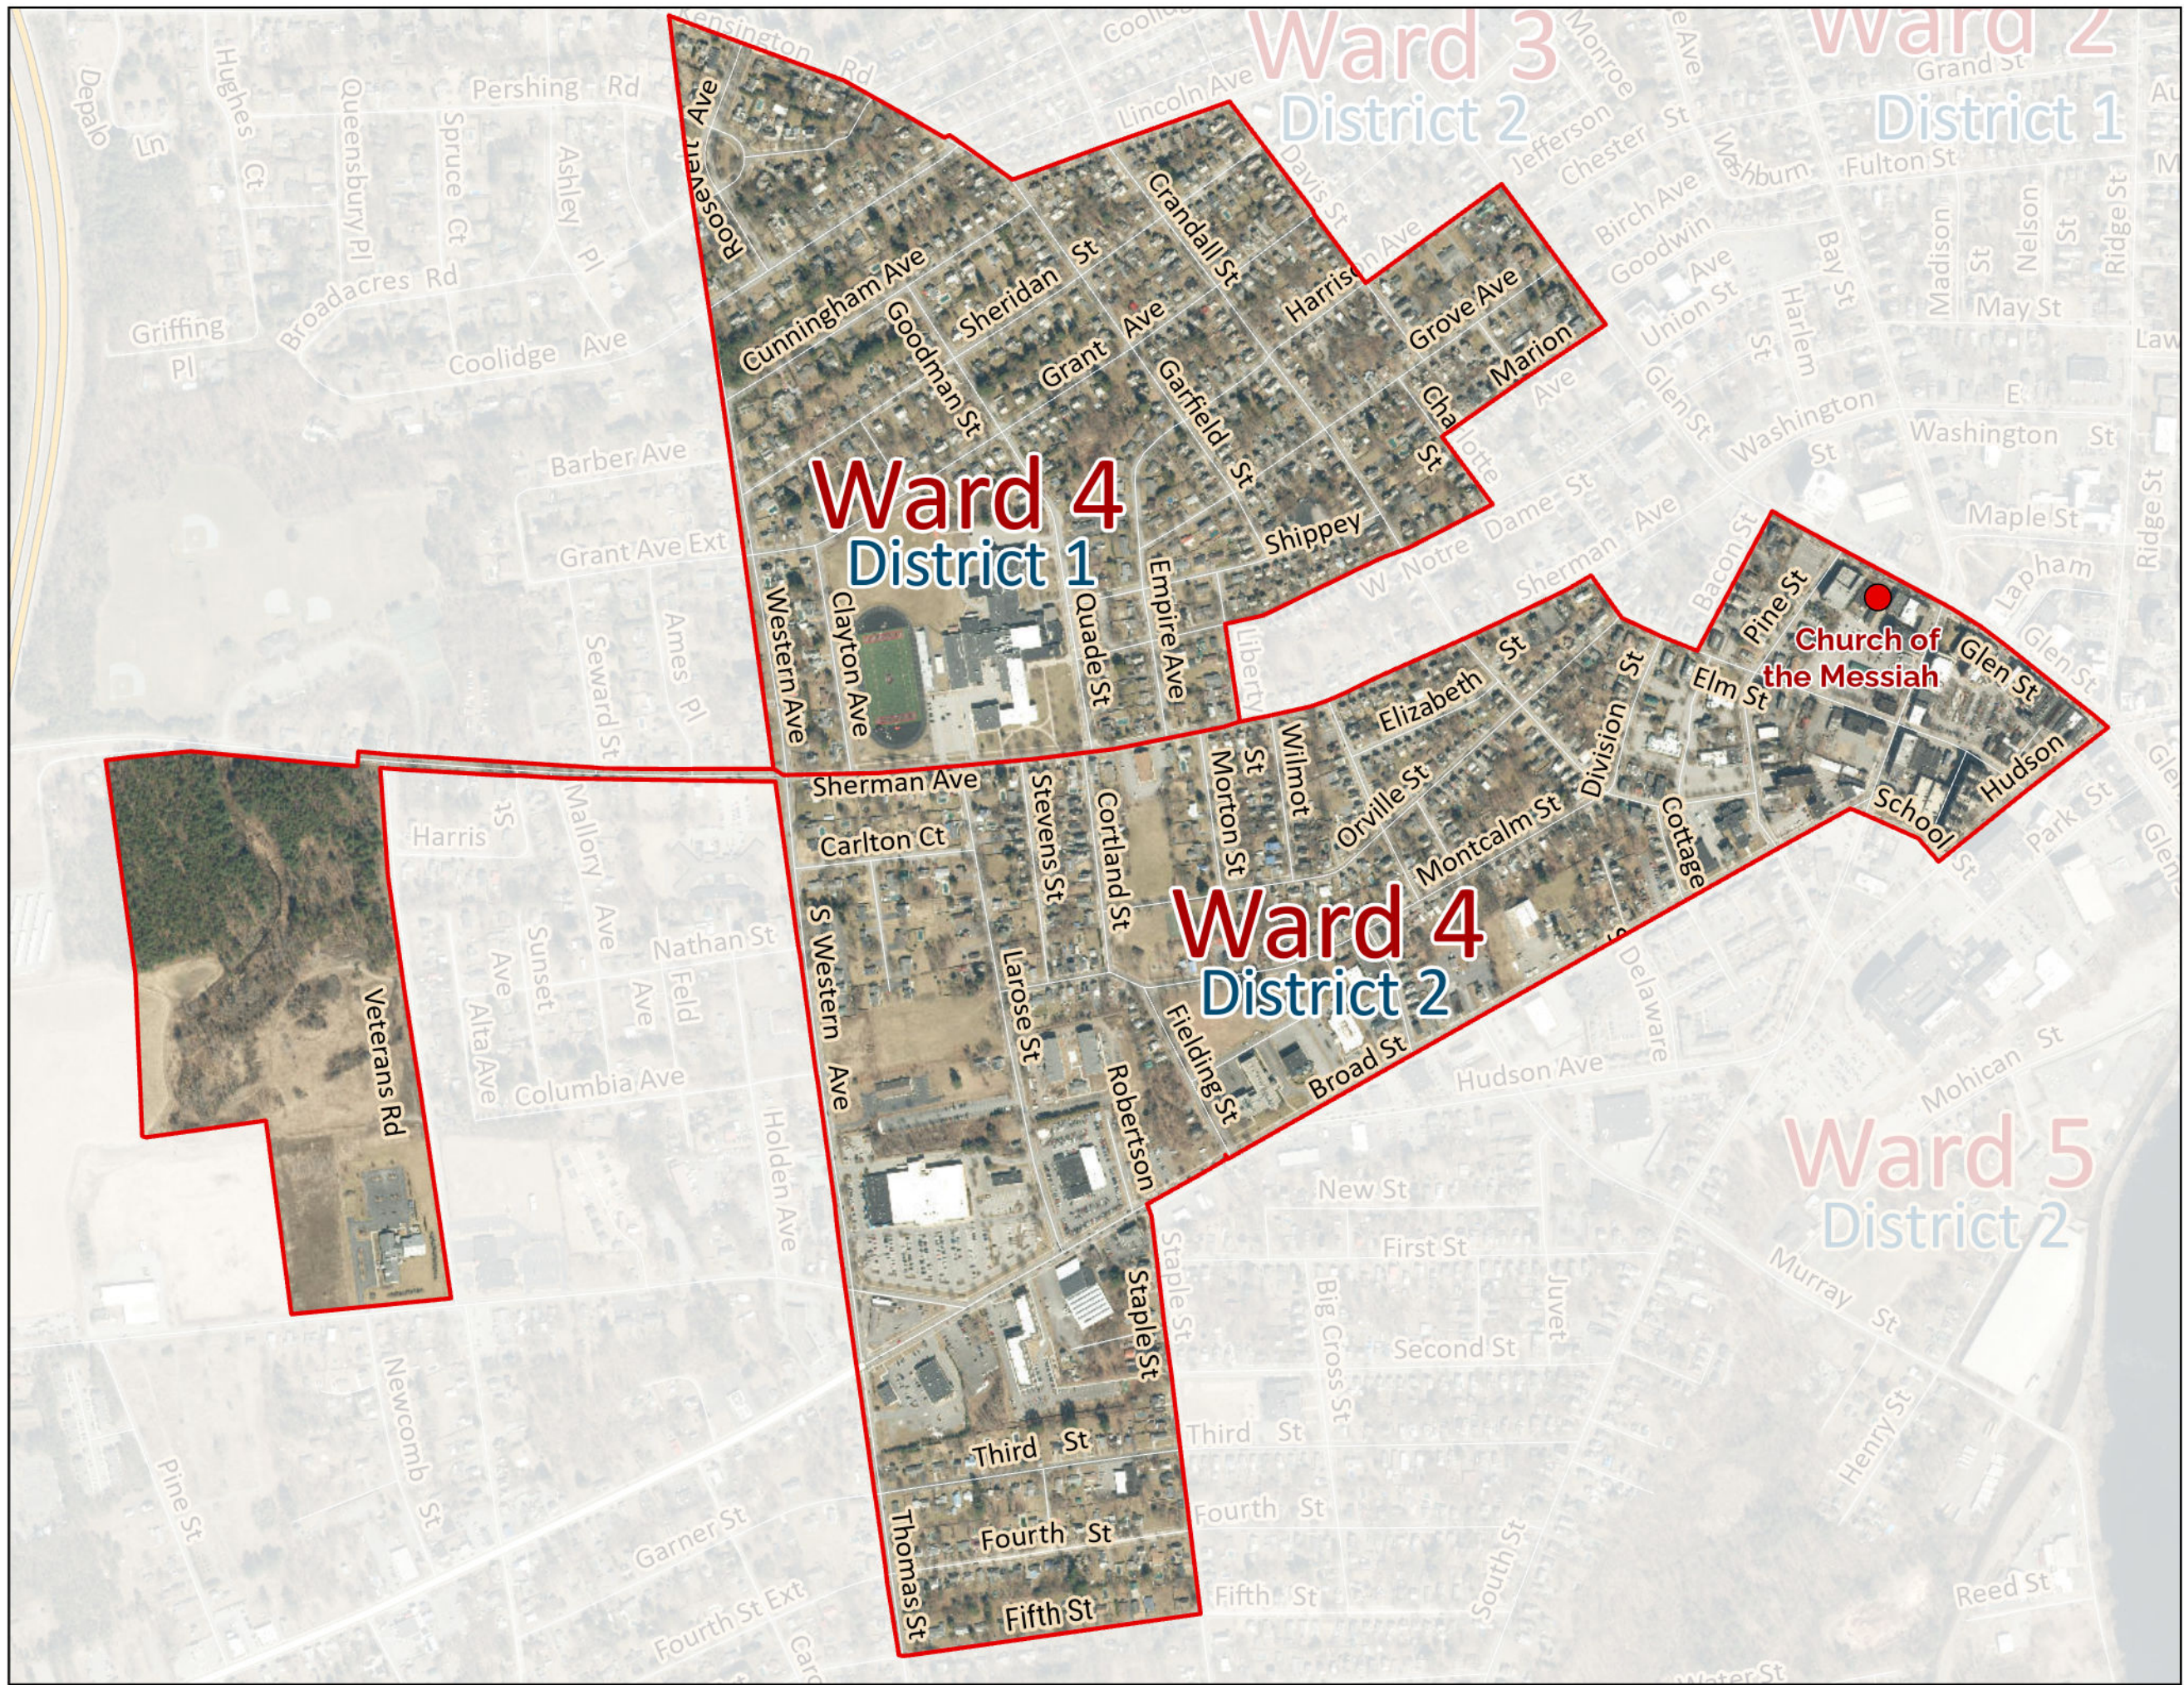

City of Glens Falls

ELECTION WARD 4

●
Polling Location:

Church of the Messiah
Parish Hall
296 Glen St