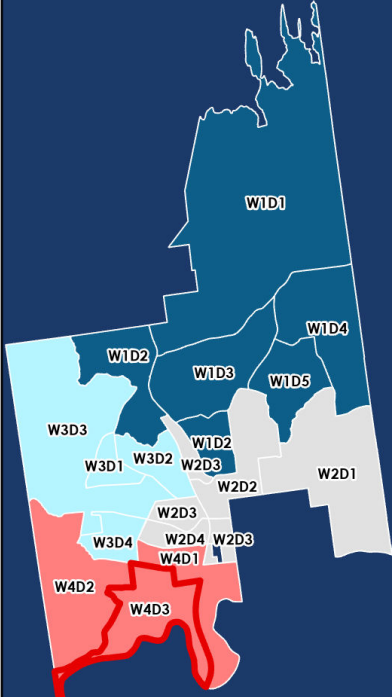

map prepared by:
Warren County GIS
May 2026
download these maps and
view our interactive polling locator:
warrencountyny.gov/boe