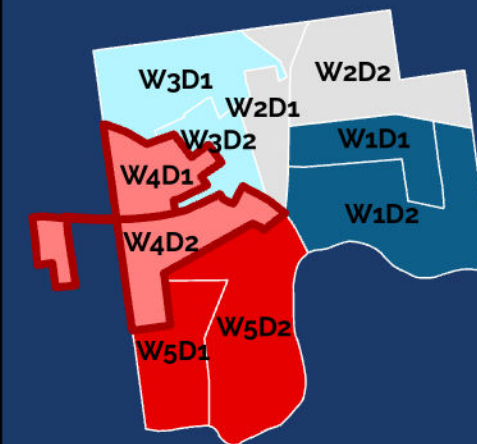

City of Glens Falls

ELECTION WARD 1

 Polling Location:

Abraham Wing School
120 Lawrence St
518-792-3231

map prepared by:
Warren County GIS
March 2026
download these maps and
view our interactive polling locator:
warrencountyny.gov/boe

City of Glens Falls

ELECTION
WARD 3

Polling Location:
Sanford St School,
Logan Ave Entrance
10 Sanford St
518-793-5653

map prepared by:
Warren County GIS
March 2026
download these maps and
view our interactive polling locator:
warrencountyny.gov/boe

City of Glens Falls

ELECTION WARD 4

●
Polling Location:

Church of the Messiah
Parish Hall
296 Glen St

map prepared by:
Warren County GIS
March 2026
download these maps and
view our interactive polling locator:
warrencountyny.gov/boe

City of Glens Falls

ELECTION WARD 5

Polling Location:

Village Green Apts.
Community Room
1 S Delaware Ave

map prepared by:
Warren County GIS
March 2026
download these maps and
view our interactive polling locator:
warrencountyny.gov/boe