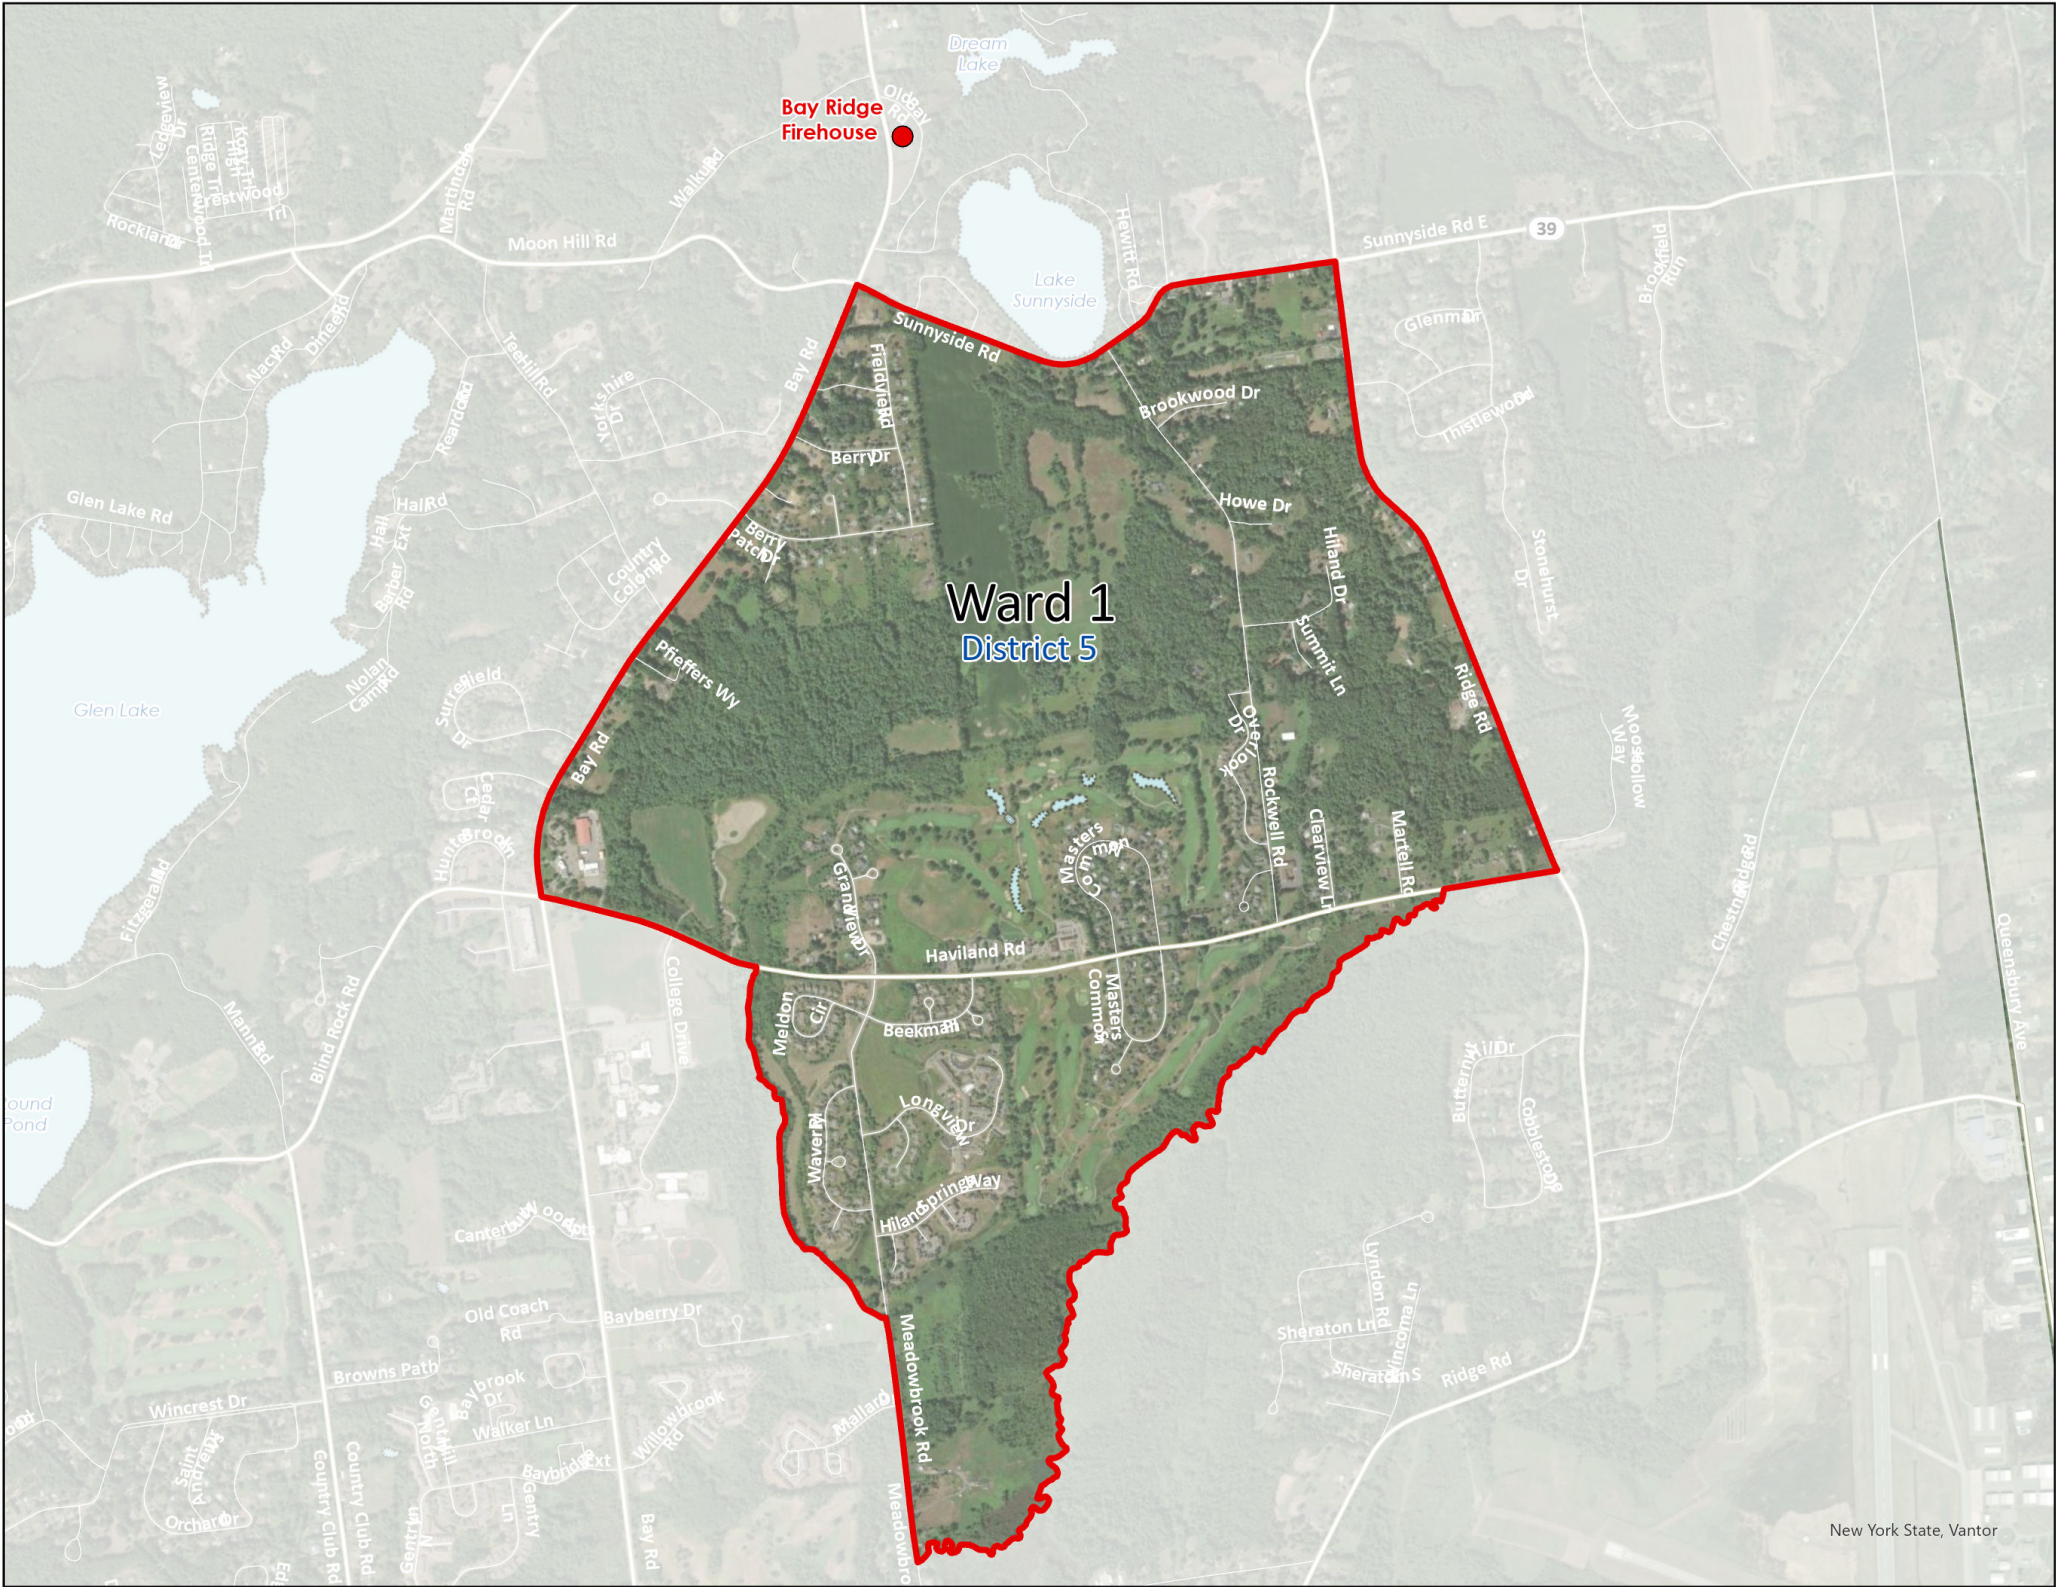

New York State, Vantor

Town of Queensbury

ELECTION WARD 1 DISTRICT 4

●
Polling Location:

Bay Ridge Firehouse
1080 Bay Rd
518-792-6979

map prepared by:
Warren County GIS
May 2026
download these maps and
view our interactive polling locator:
warrencountyny.gov/boe