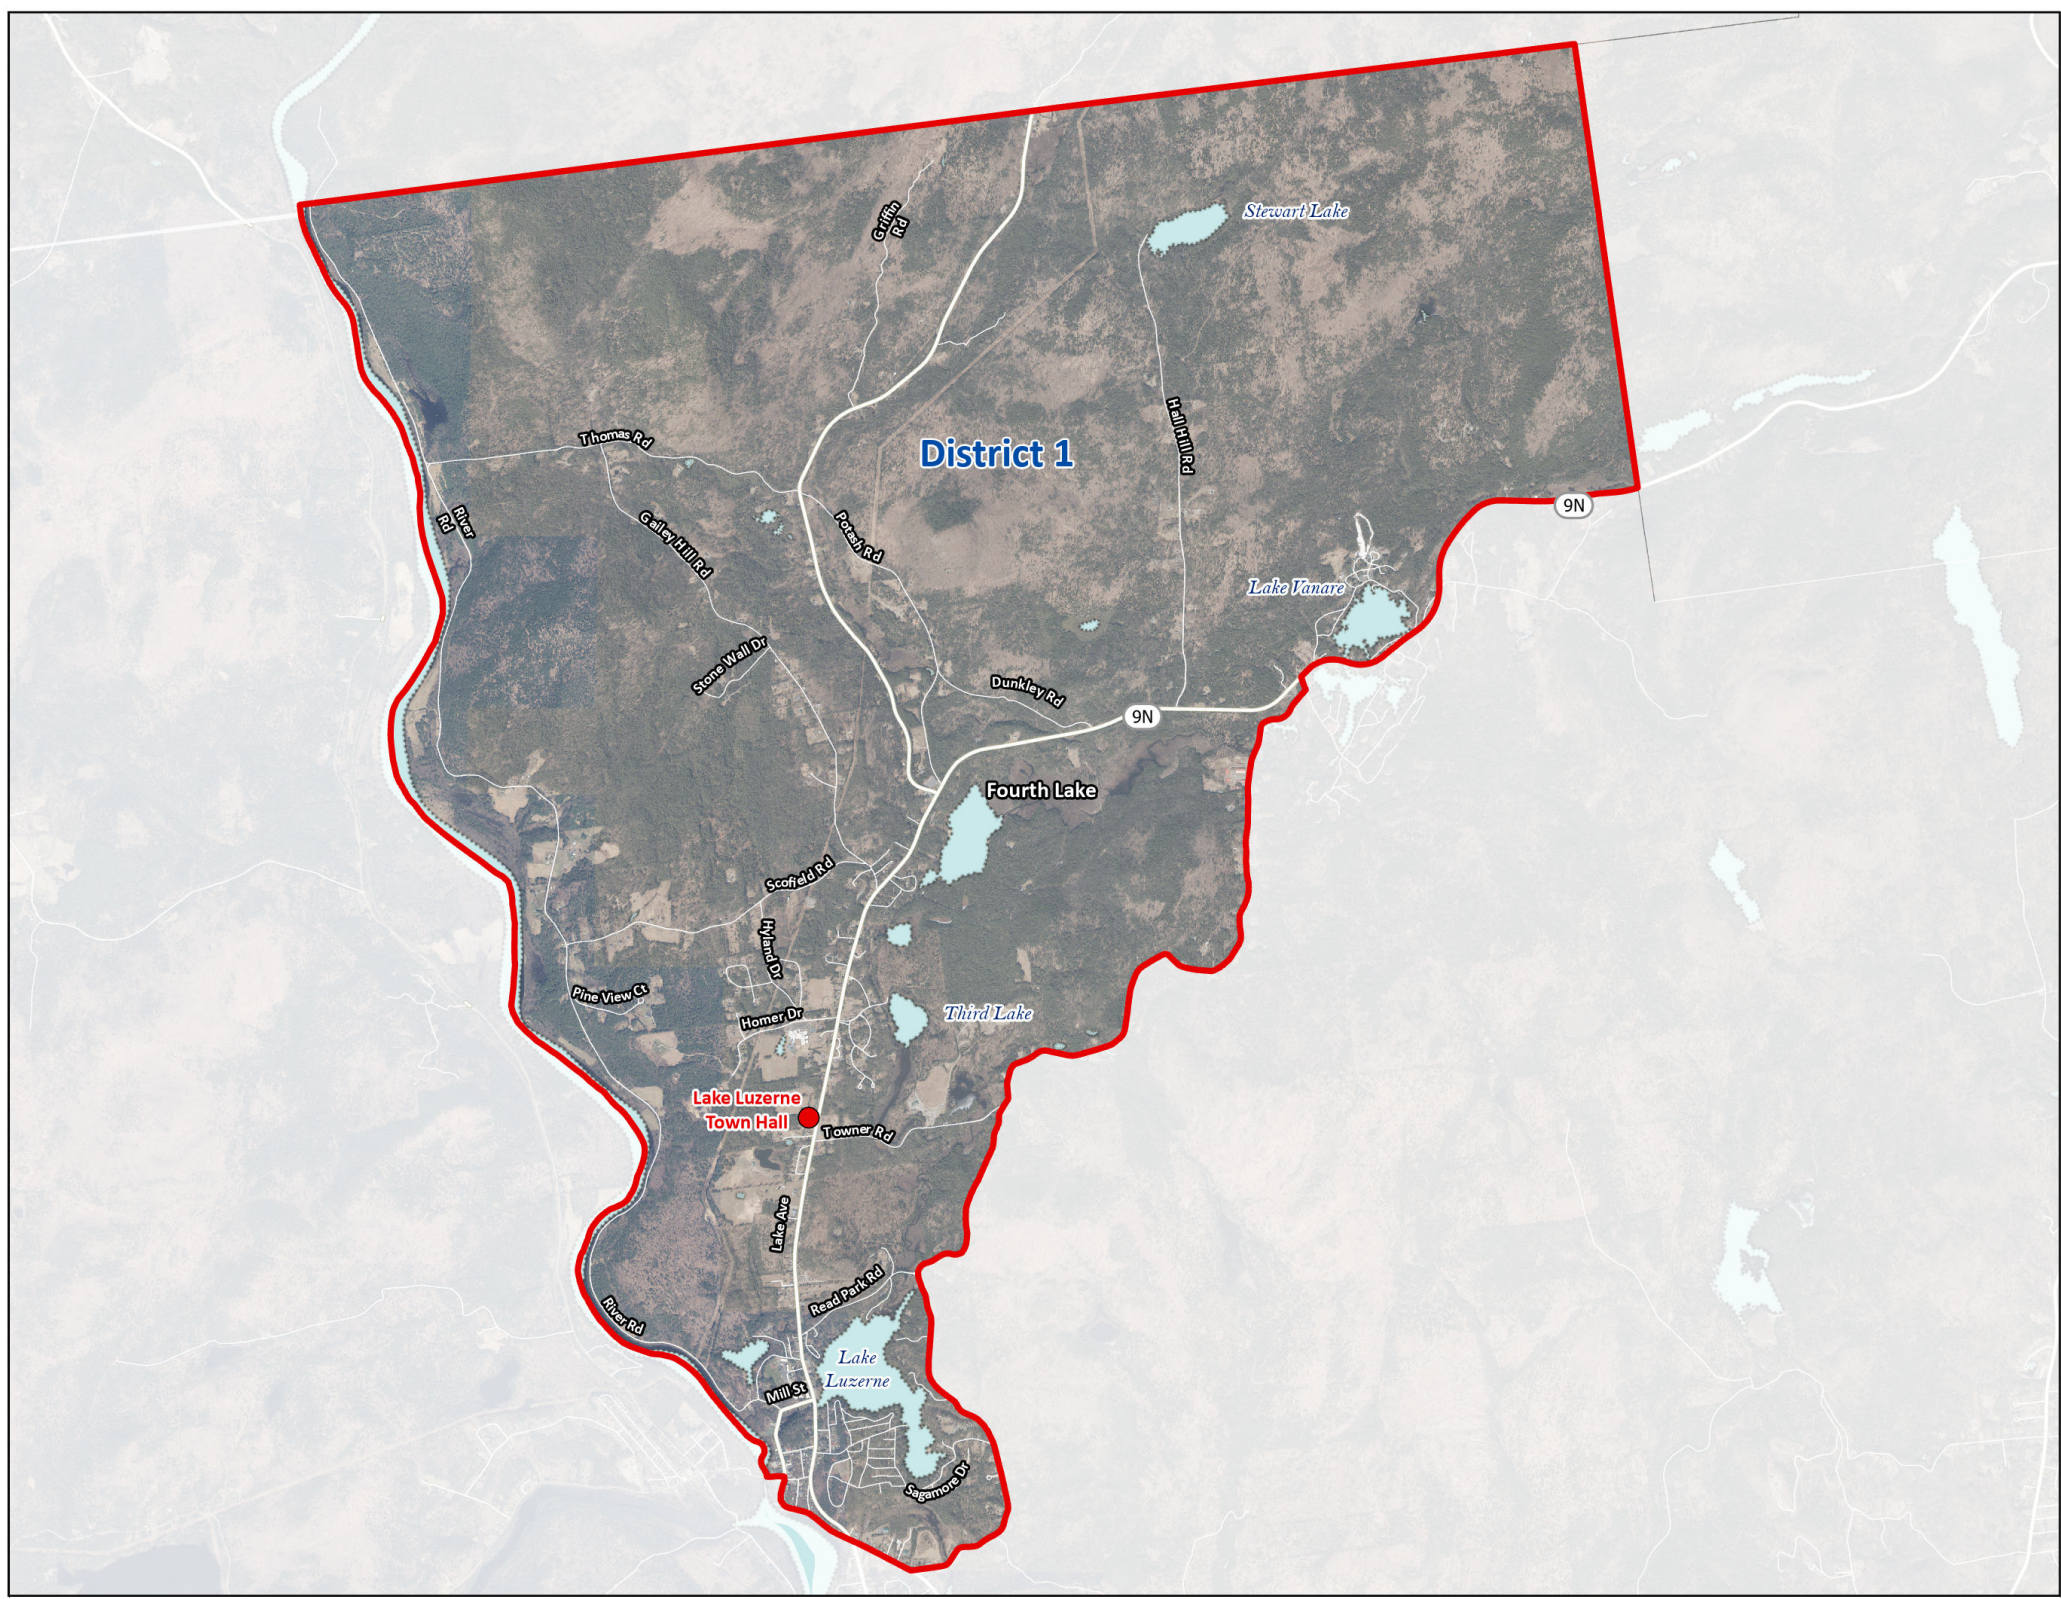

map prepared by:
Warren County GIS
April 2026
download these maps or
visit our interactive polling locator:
warrencountyny.gov/boe

Town of Lake Luzerne
**ELECTION
DISTRICT 2**

Polling Location:
Lake Luzerne Town Hall
539 Lake Ave
Lake Luzerne, NY 12846
518-696-2711