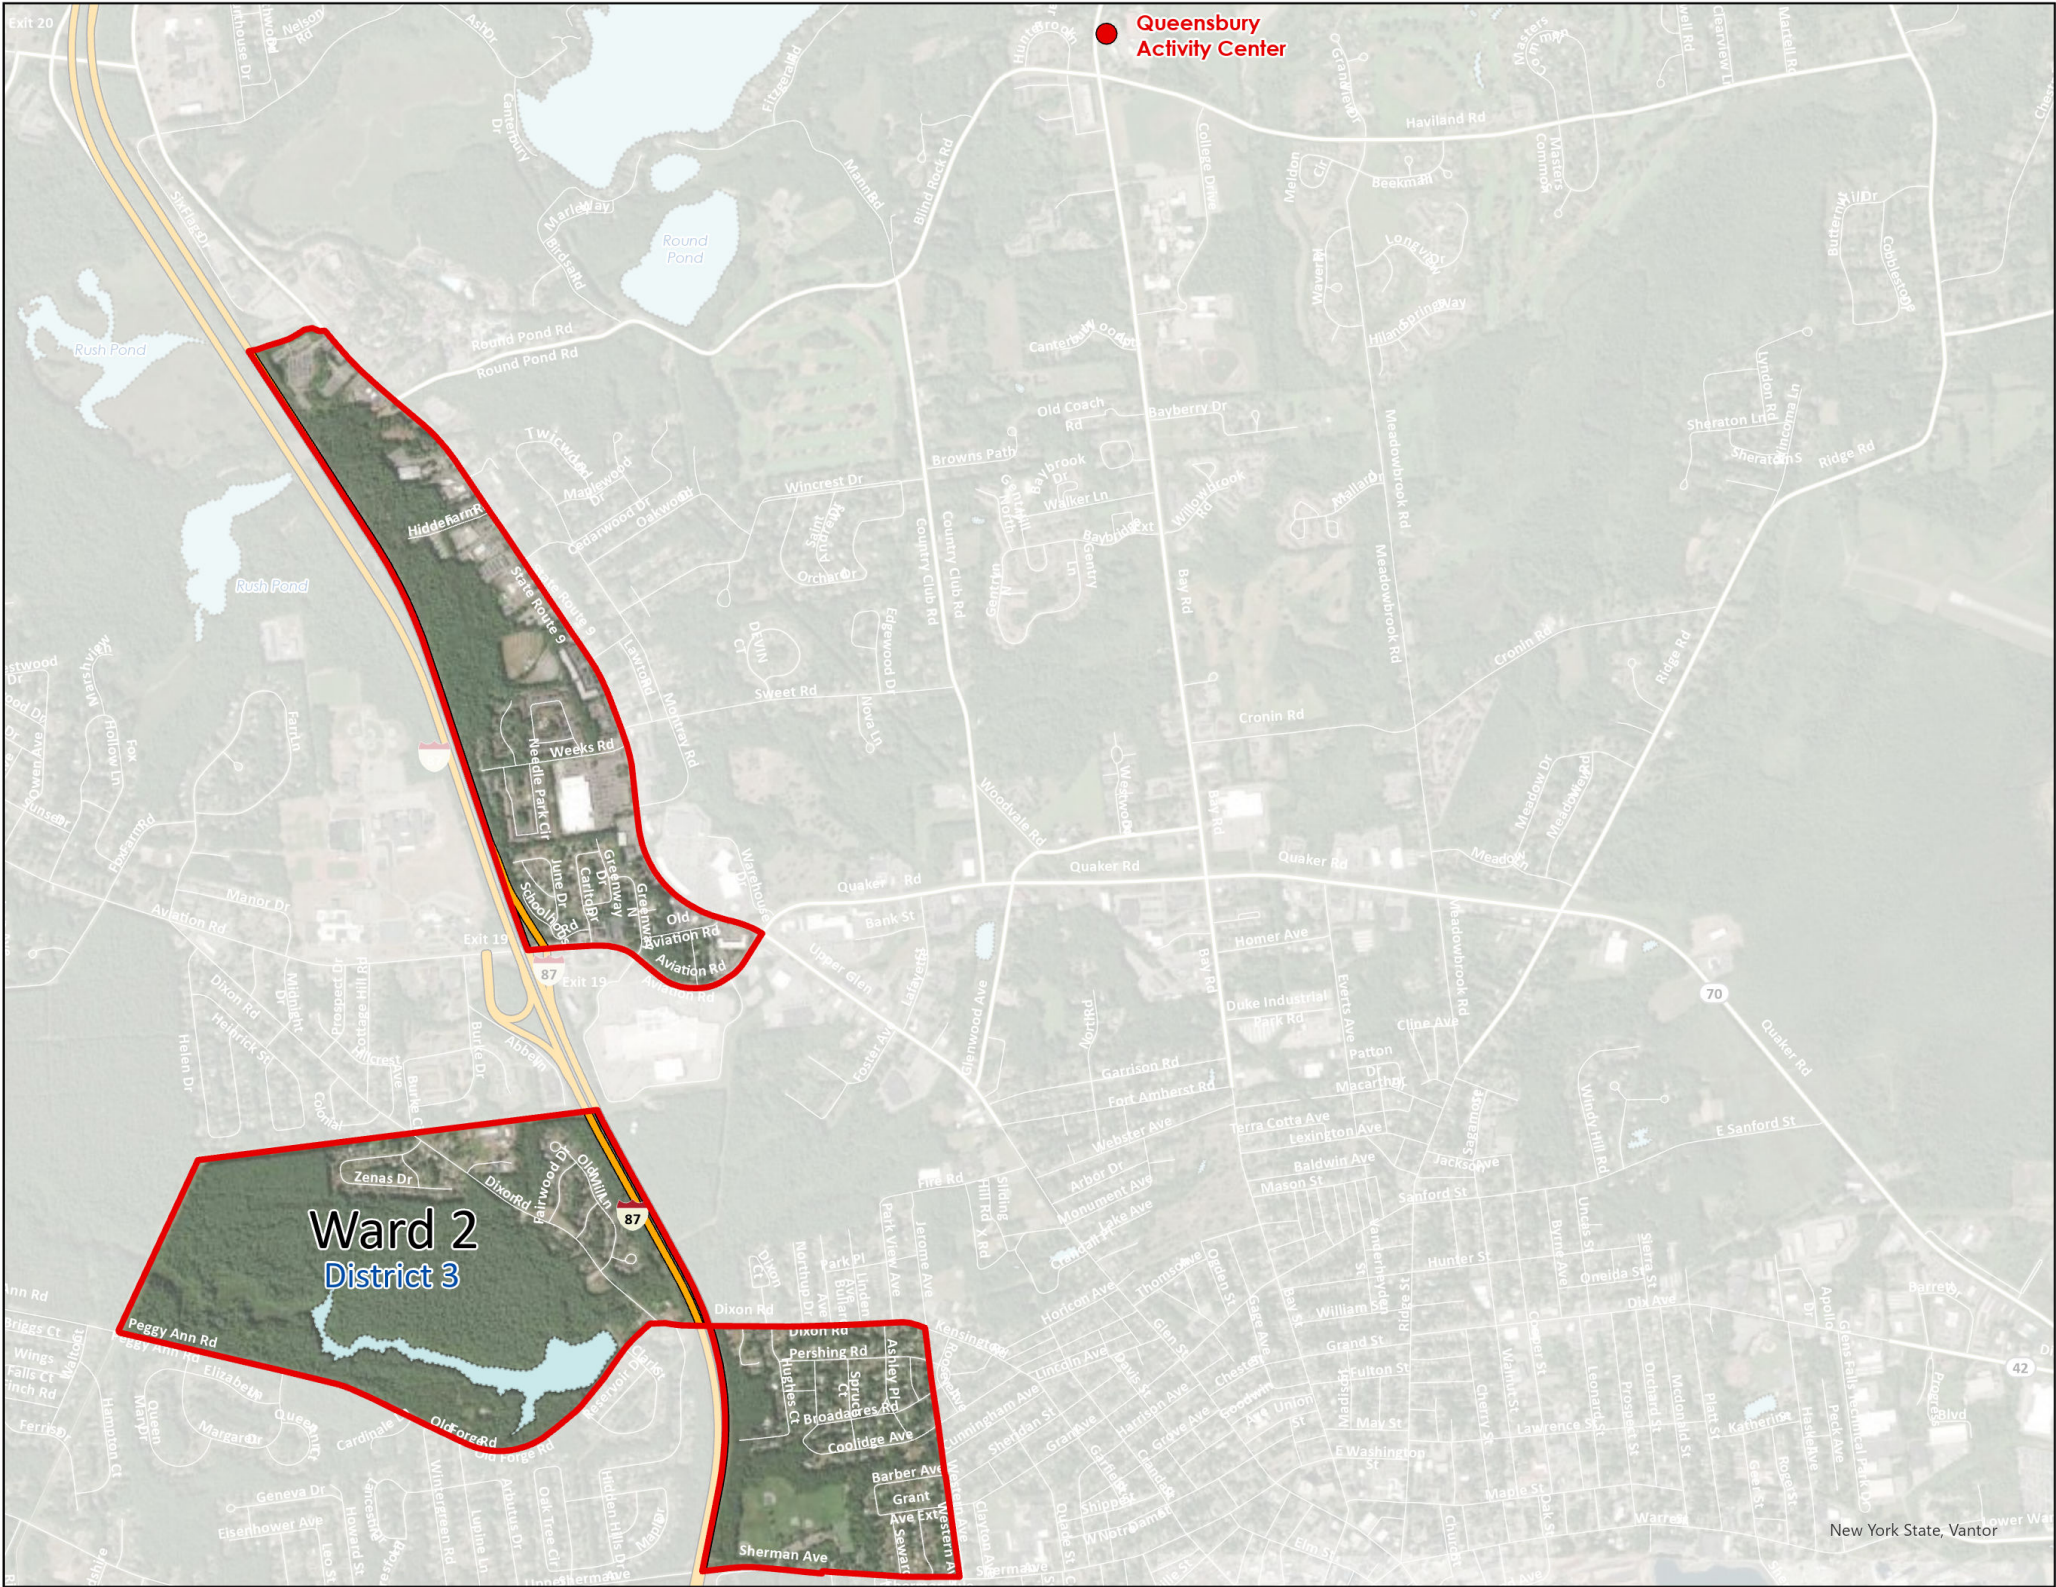

New York State, Vantor

Ward 2
District 2

Queensbury
Activity Center

Town of Queensbury

ELECTION WARD 2 DISTRICT 2

Polling Location:

Queensbury Activity Center,
Haviland Rd Entrance
742 Bay Rd
518-761-8200

map prepared by:
Warren County GIS
May 2026
download these maps and
view our interactive polling locator:
warrencountyny.gov/boe