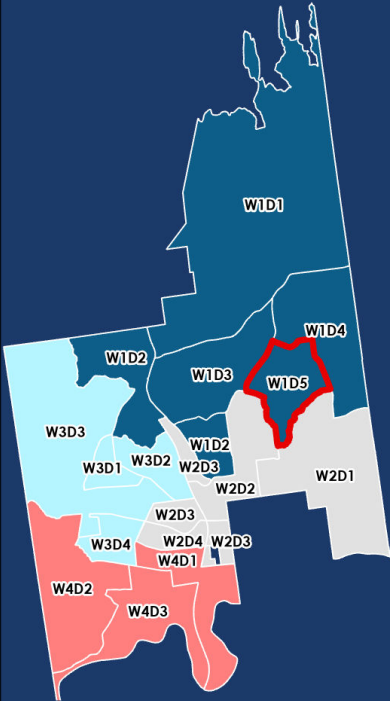

ELECTION WARD 1 DISTRICT 3

 Polling Location:

Bay Ridge Firehouse
1080 Bay Rd
518-792-6979

map prepared by:
Warren County GIS
May 2026
download these maps and
view our interactive polling locator:
warrencountyny.gov/boe

New York State, Vantor

Town of Queensbury

ELECTION WARD 1 DISTRICT 4

●
Polling Location:

Bay Ridge Firehouse
1080 Bay Rd
518-792-6979

map prepared by:
Warren County GIS
May 2026
download these maps and
view our interactive polling locator:
warrencountyny.gov/boe

Town of Queensbury

ELECTION
WARD 1
DISTRICT 5

●
Polling Location:

Bay Ridge Firehouse
1080 Bay Rd
518-792-6979

map prepared by:
Warren County GIS
May 2026
download these maps and
view our interactive polling locator:
warrencountyny.gov/boe