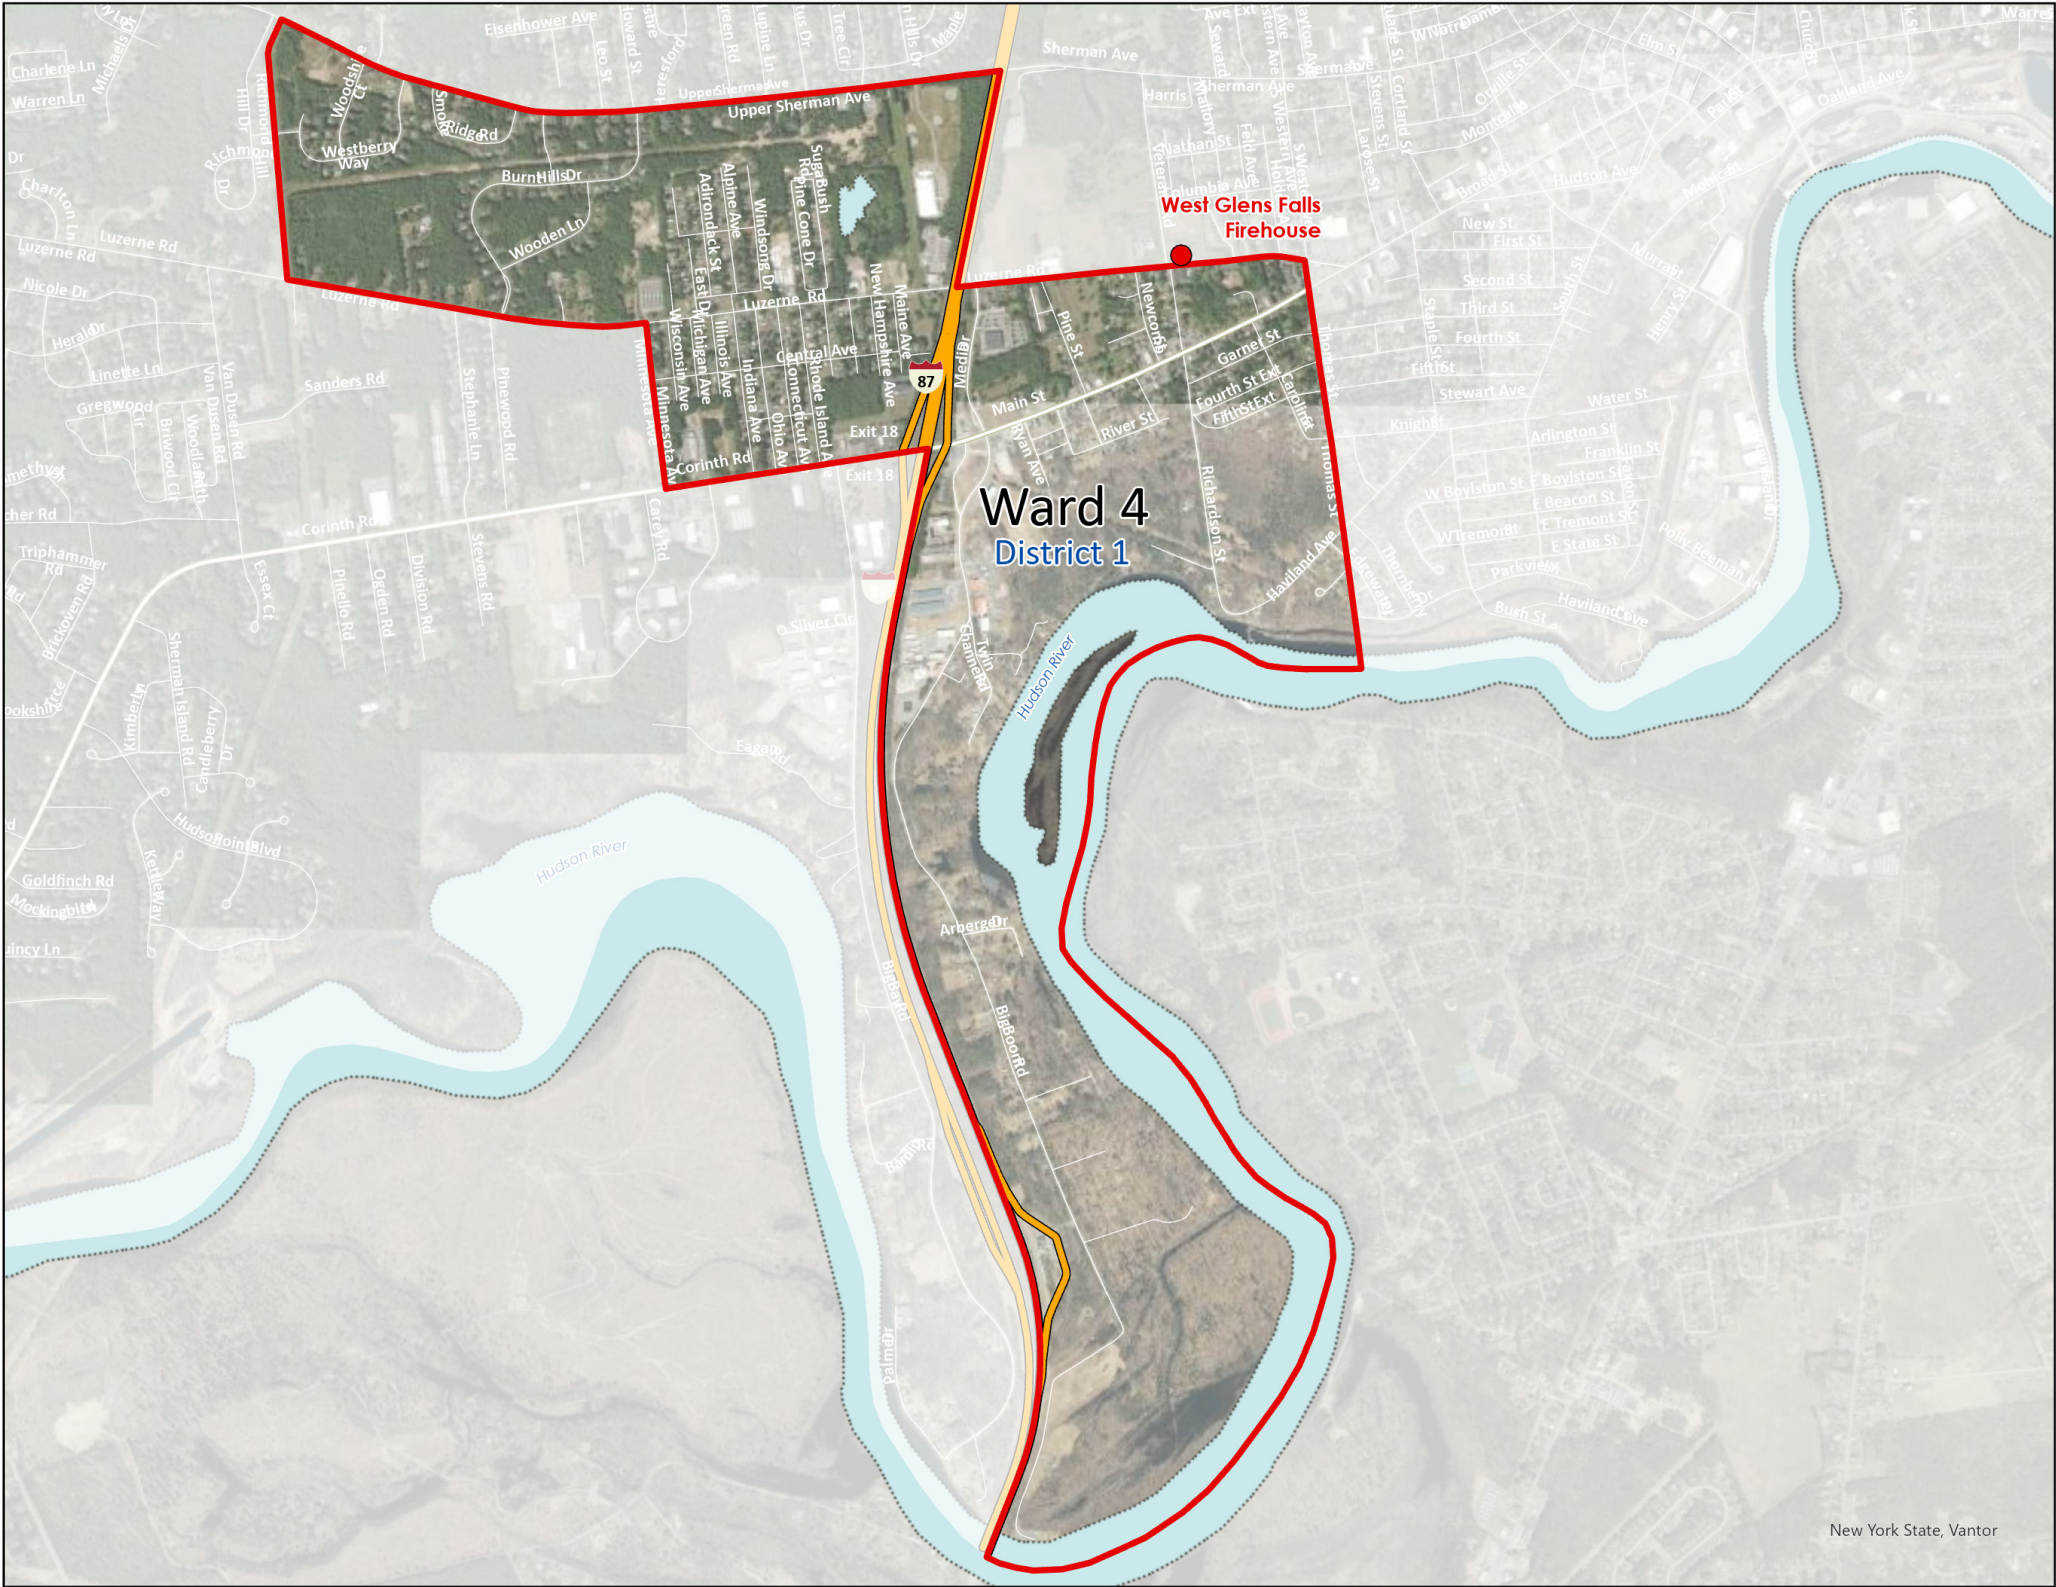

Town of Queensbury

ELECTION WARD 4 DISTRICT 1

Polling Location:
West Glens Falls Firehouse
33 Luzerne Rd
518-792-8144

Ward 4
District 1