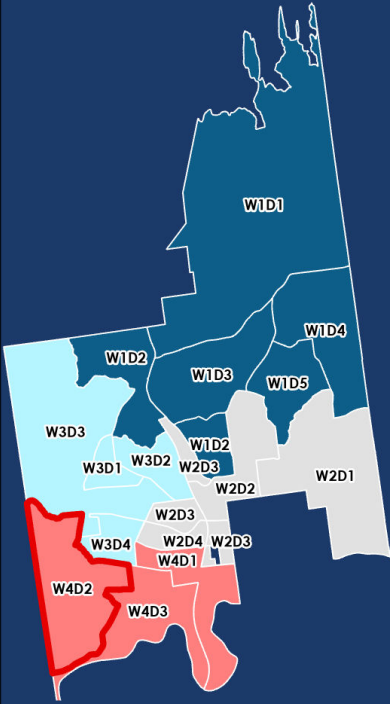

map prepared by:
Warren County GIS
May 2026
download these maps and
view our interactive polling locator:
warrencountyny.gov/boe