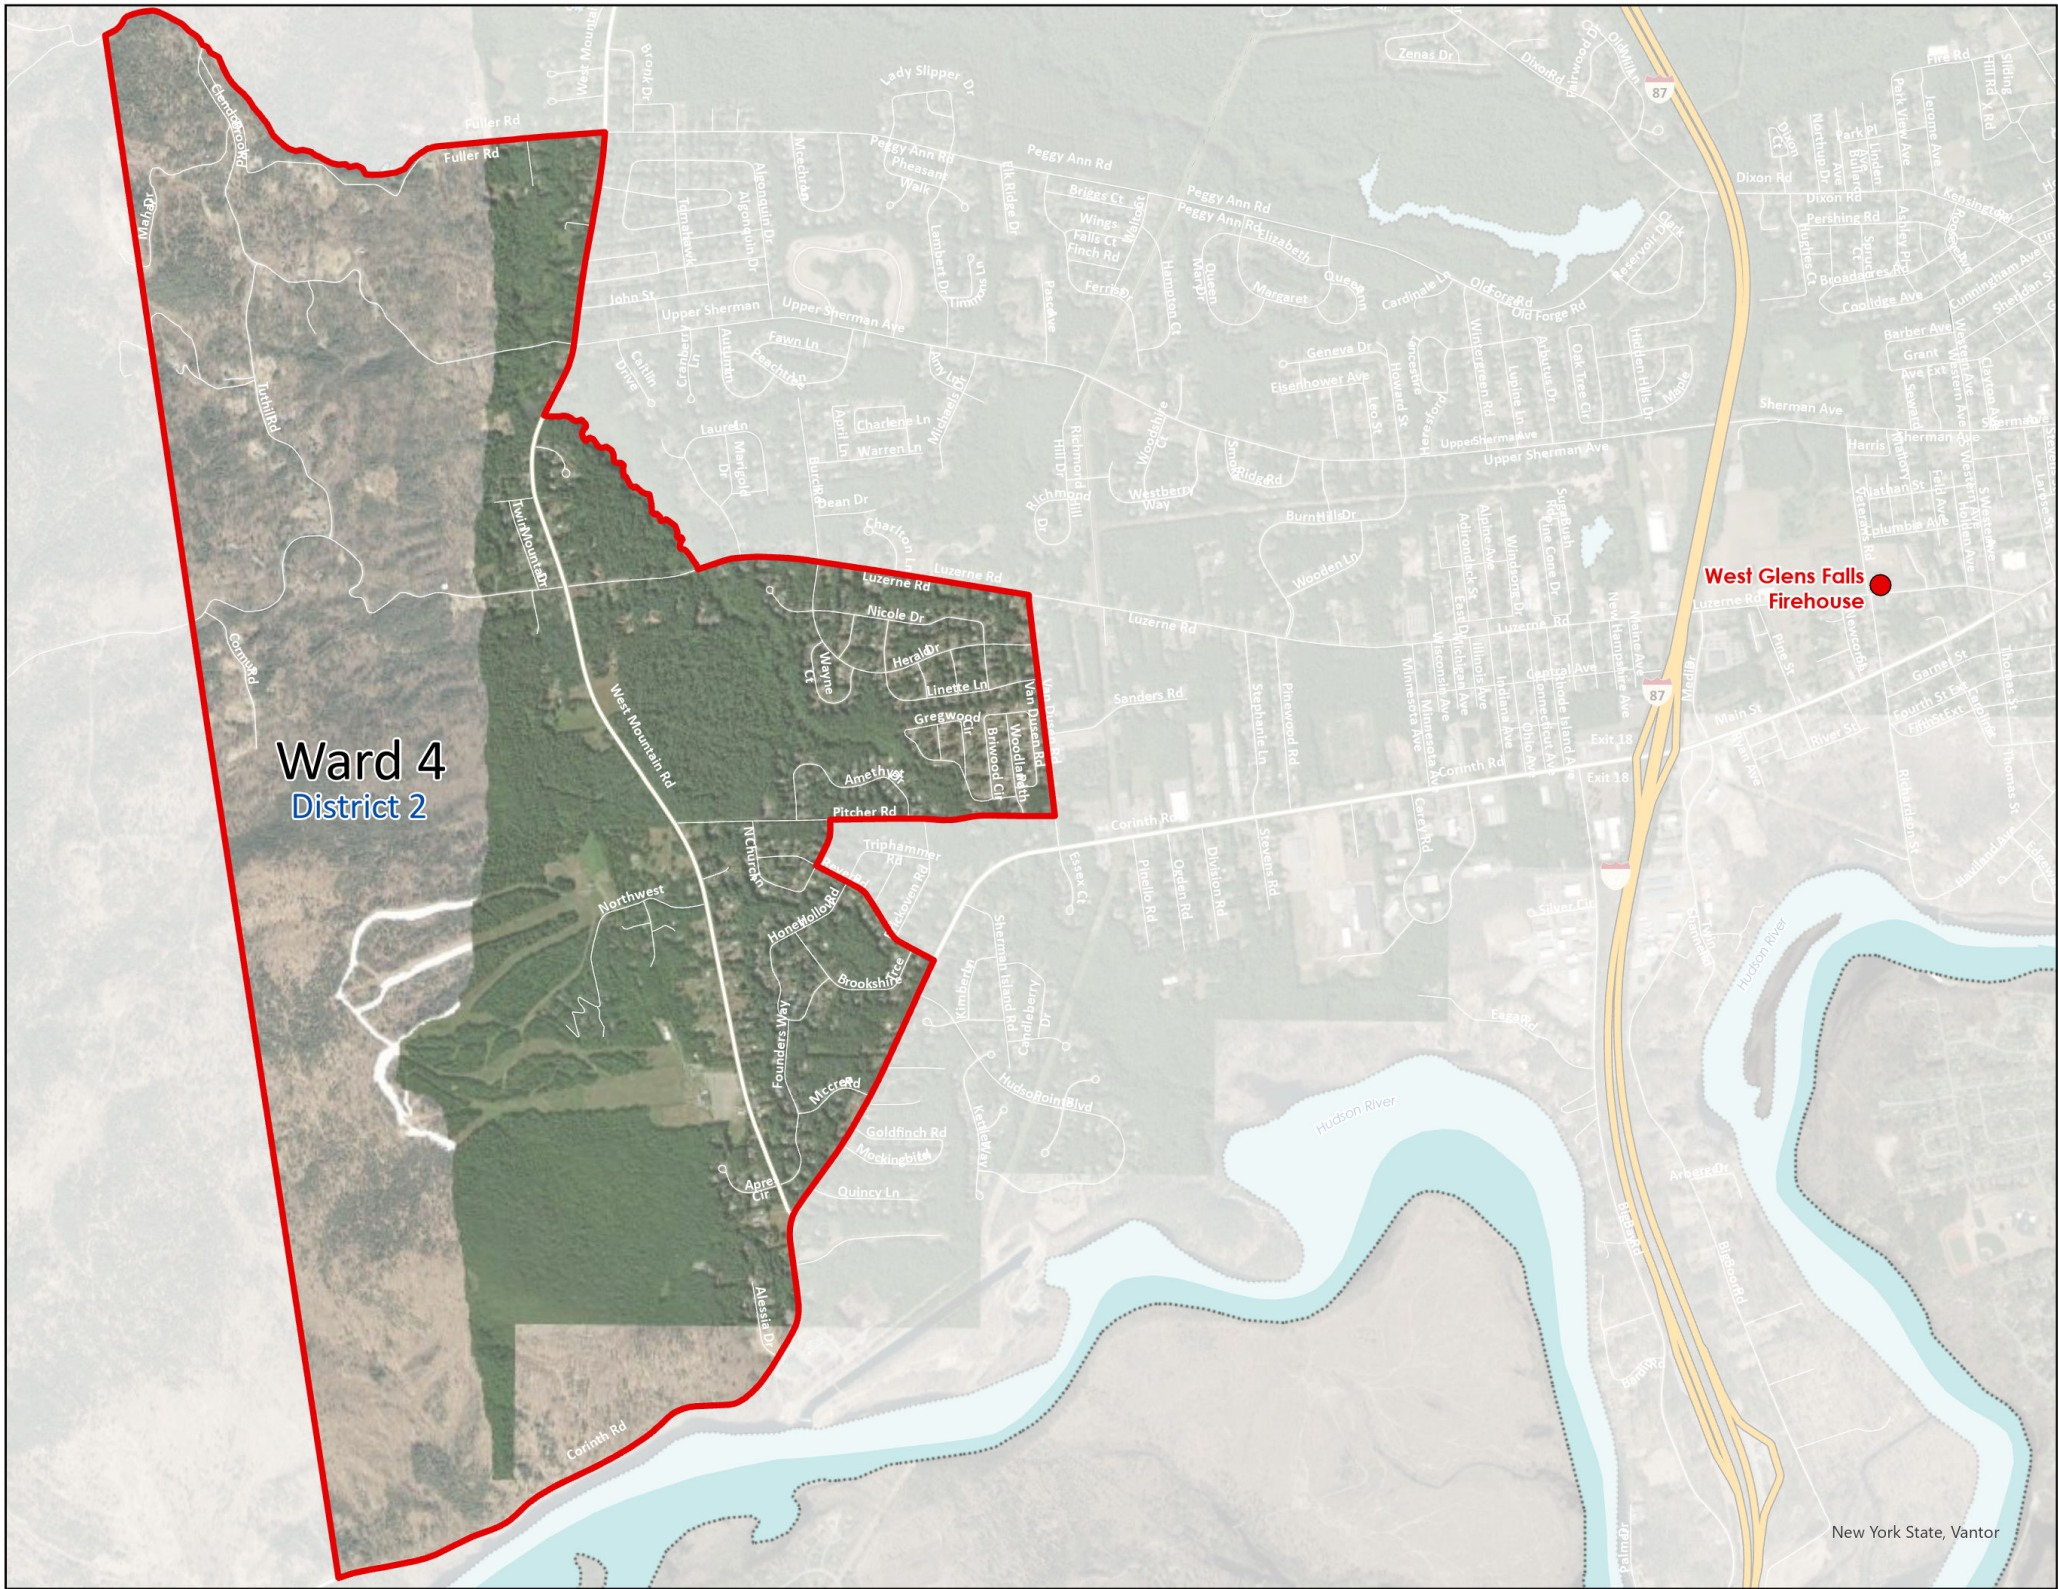

Town of Queensbury

ELECTION
WARD 4
DISTRICT 2

Polling Location:
West Glens Falls Firehouse
33 Luzerne Rd
518-792-8144