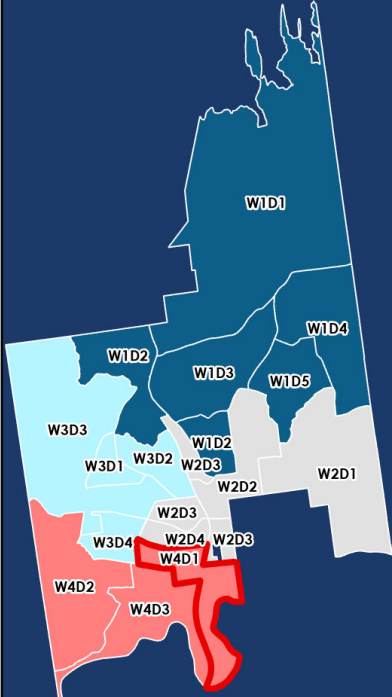

New York State, Vantor

map prepared by:
Warren County GIS
May 2026
download these maps and
view our interactive polling locator:
warrencountyny.gov/boe