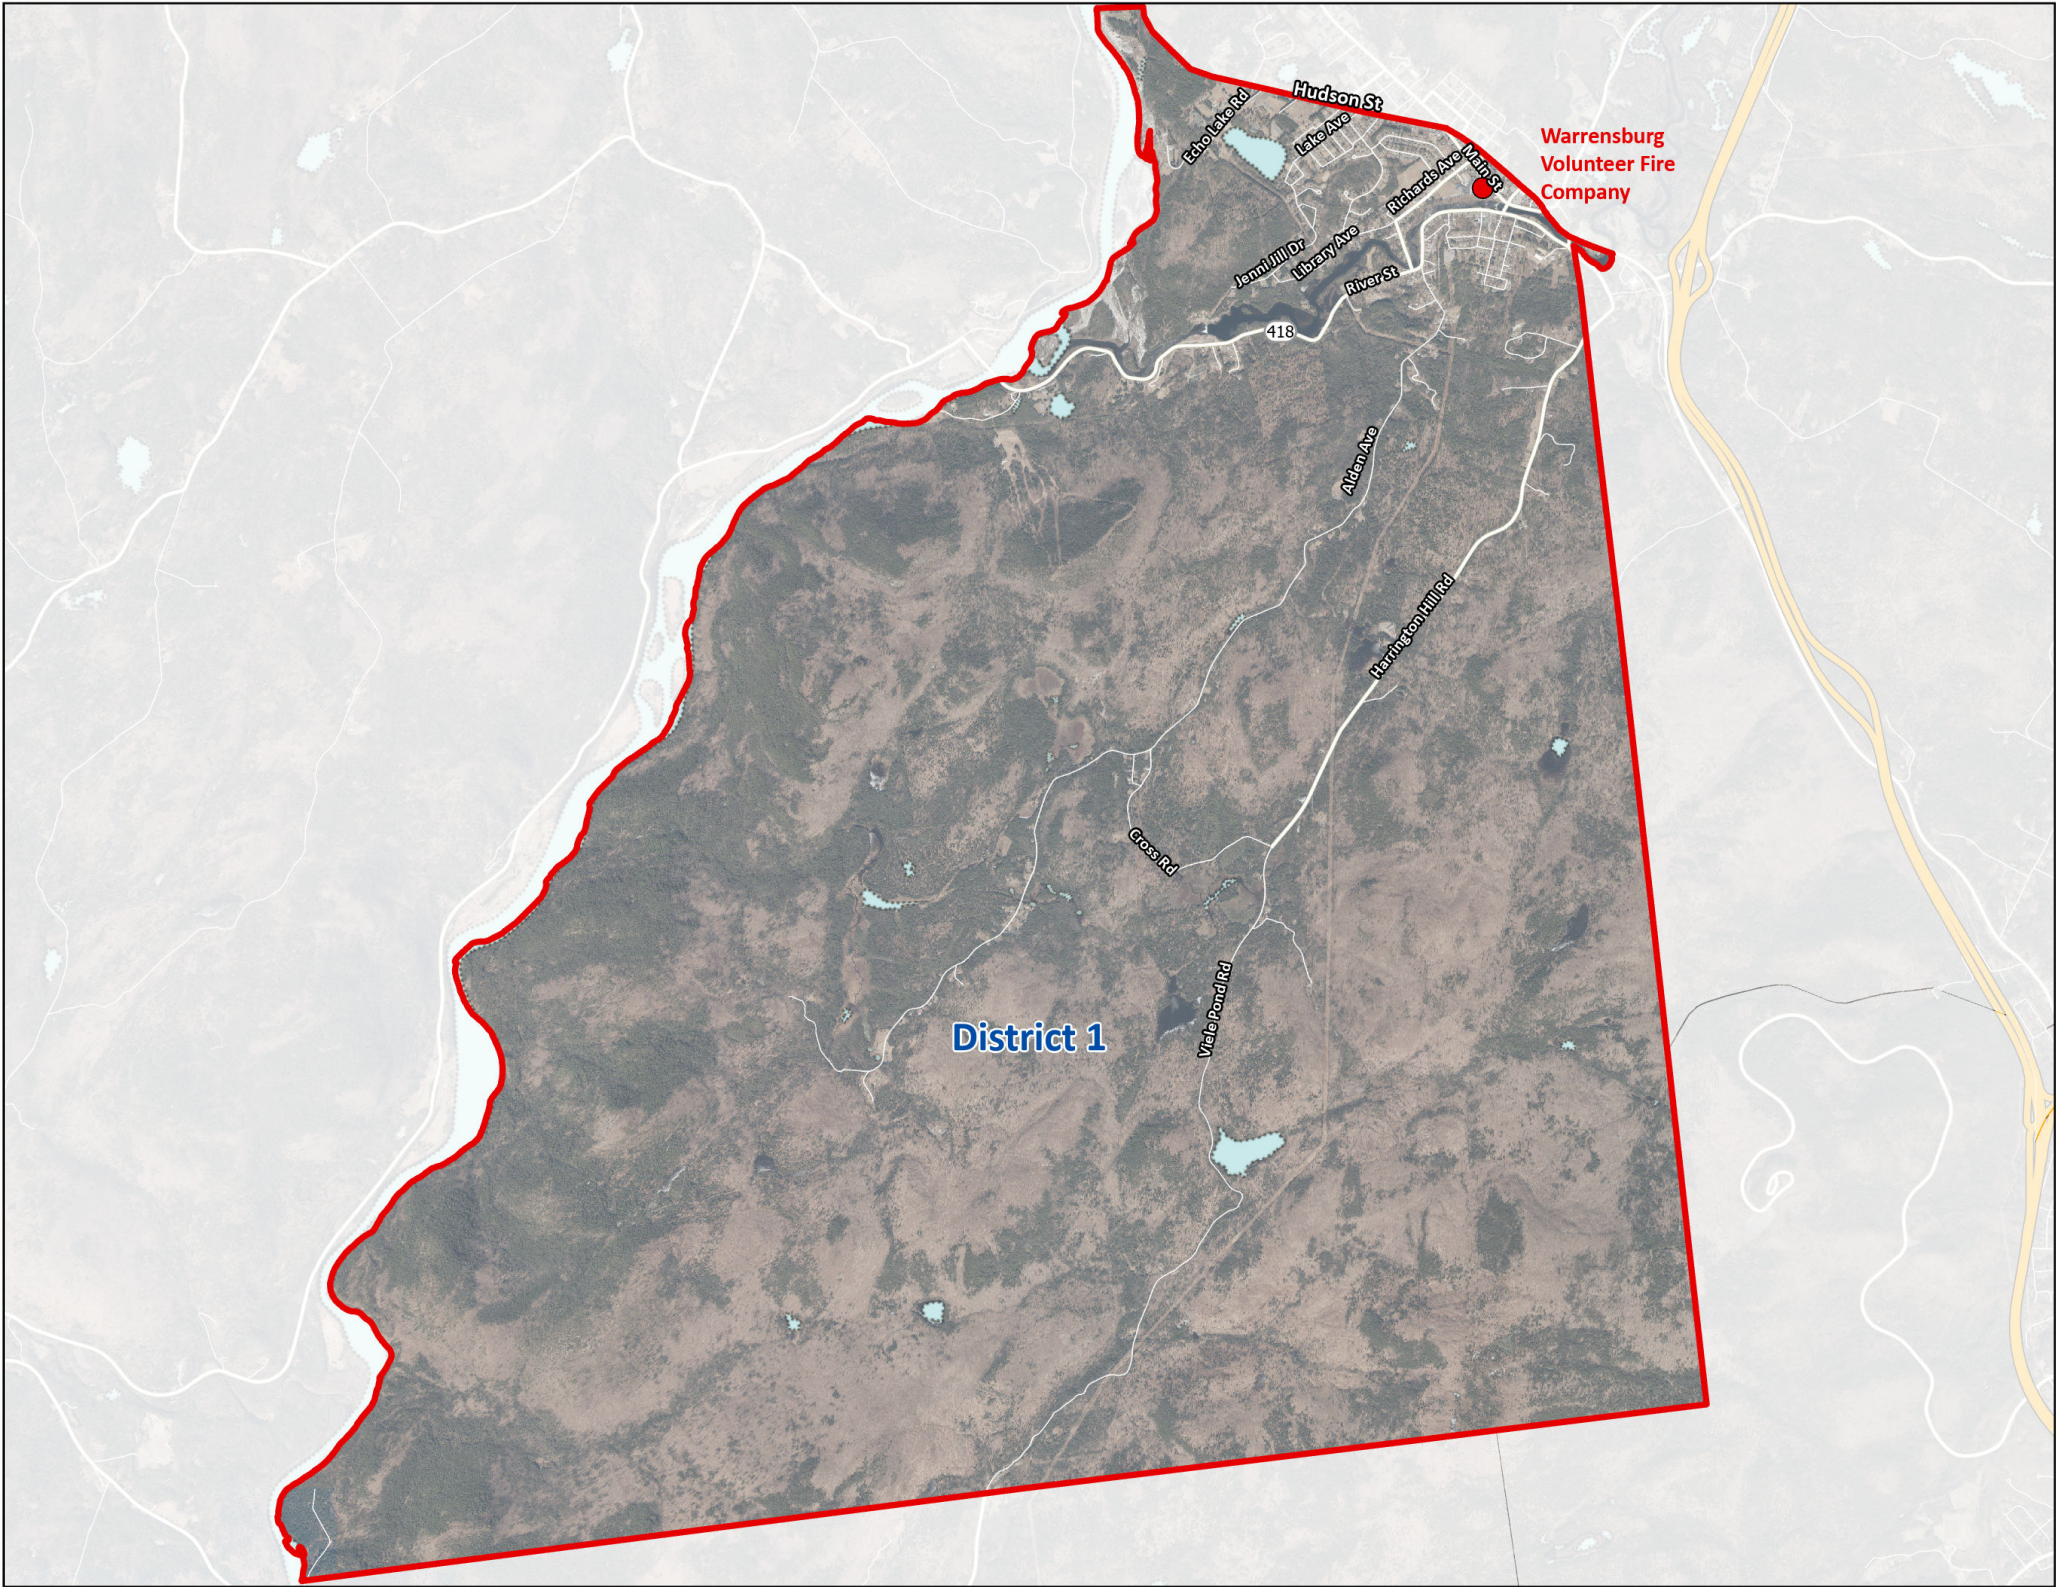

Town of Warrensburg
**ELECTION
DISTRICT 1**

●
Polling Location:
Warrensburg Volunteer
Fire Company
16 Elm St
Warrensburg, NY 12885