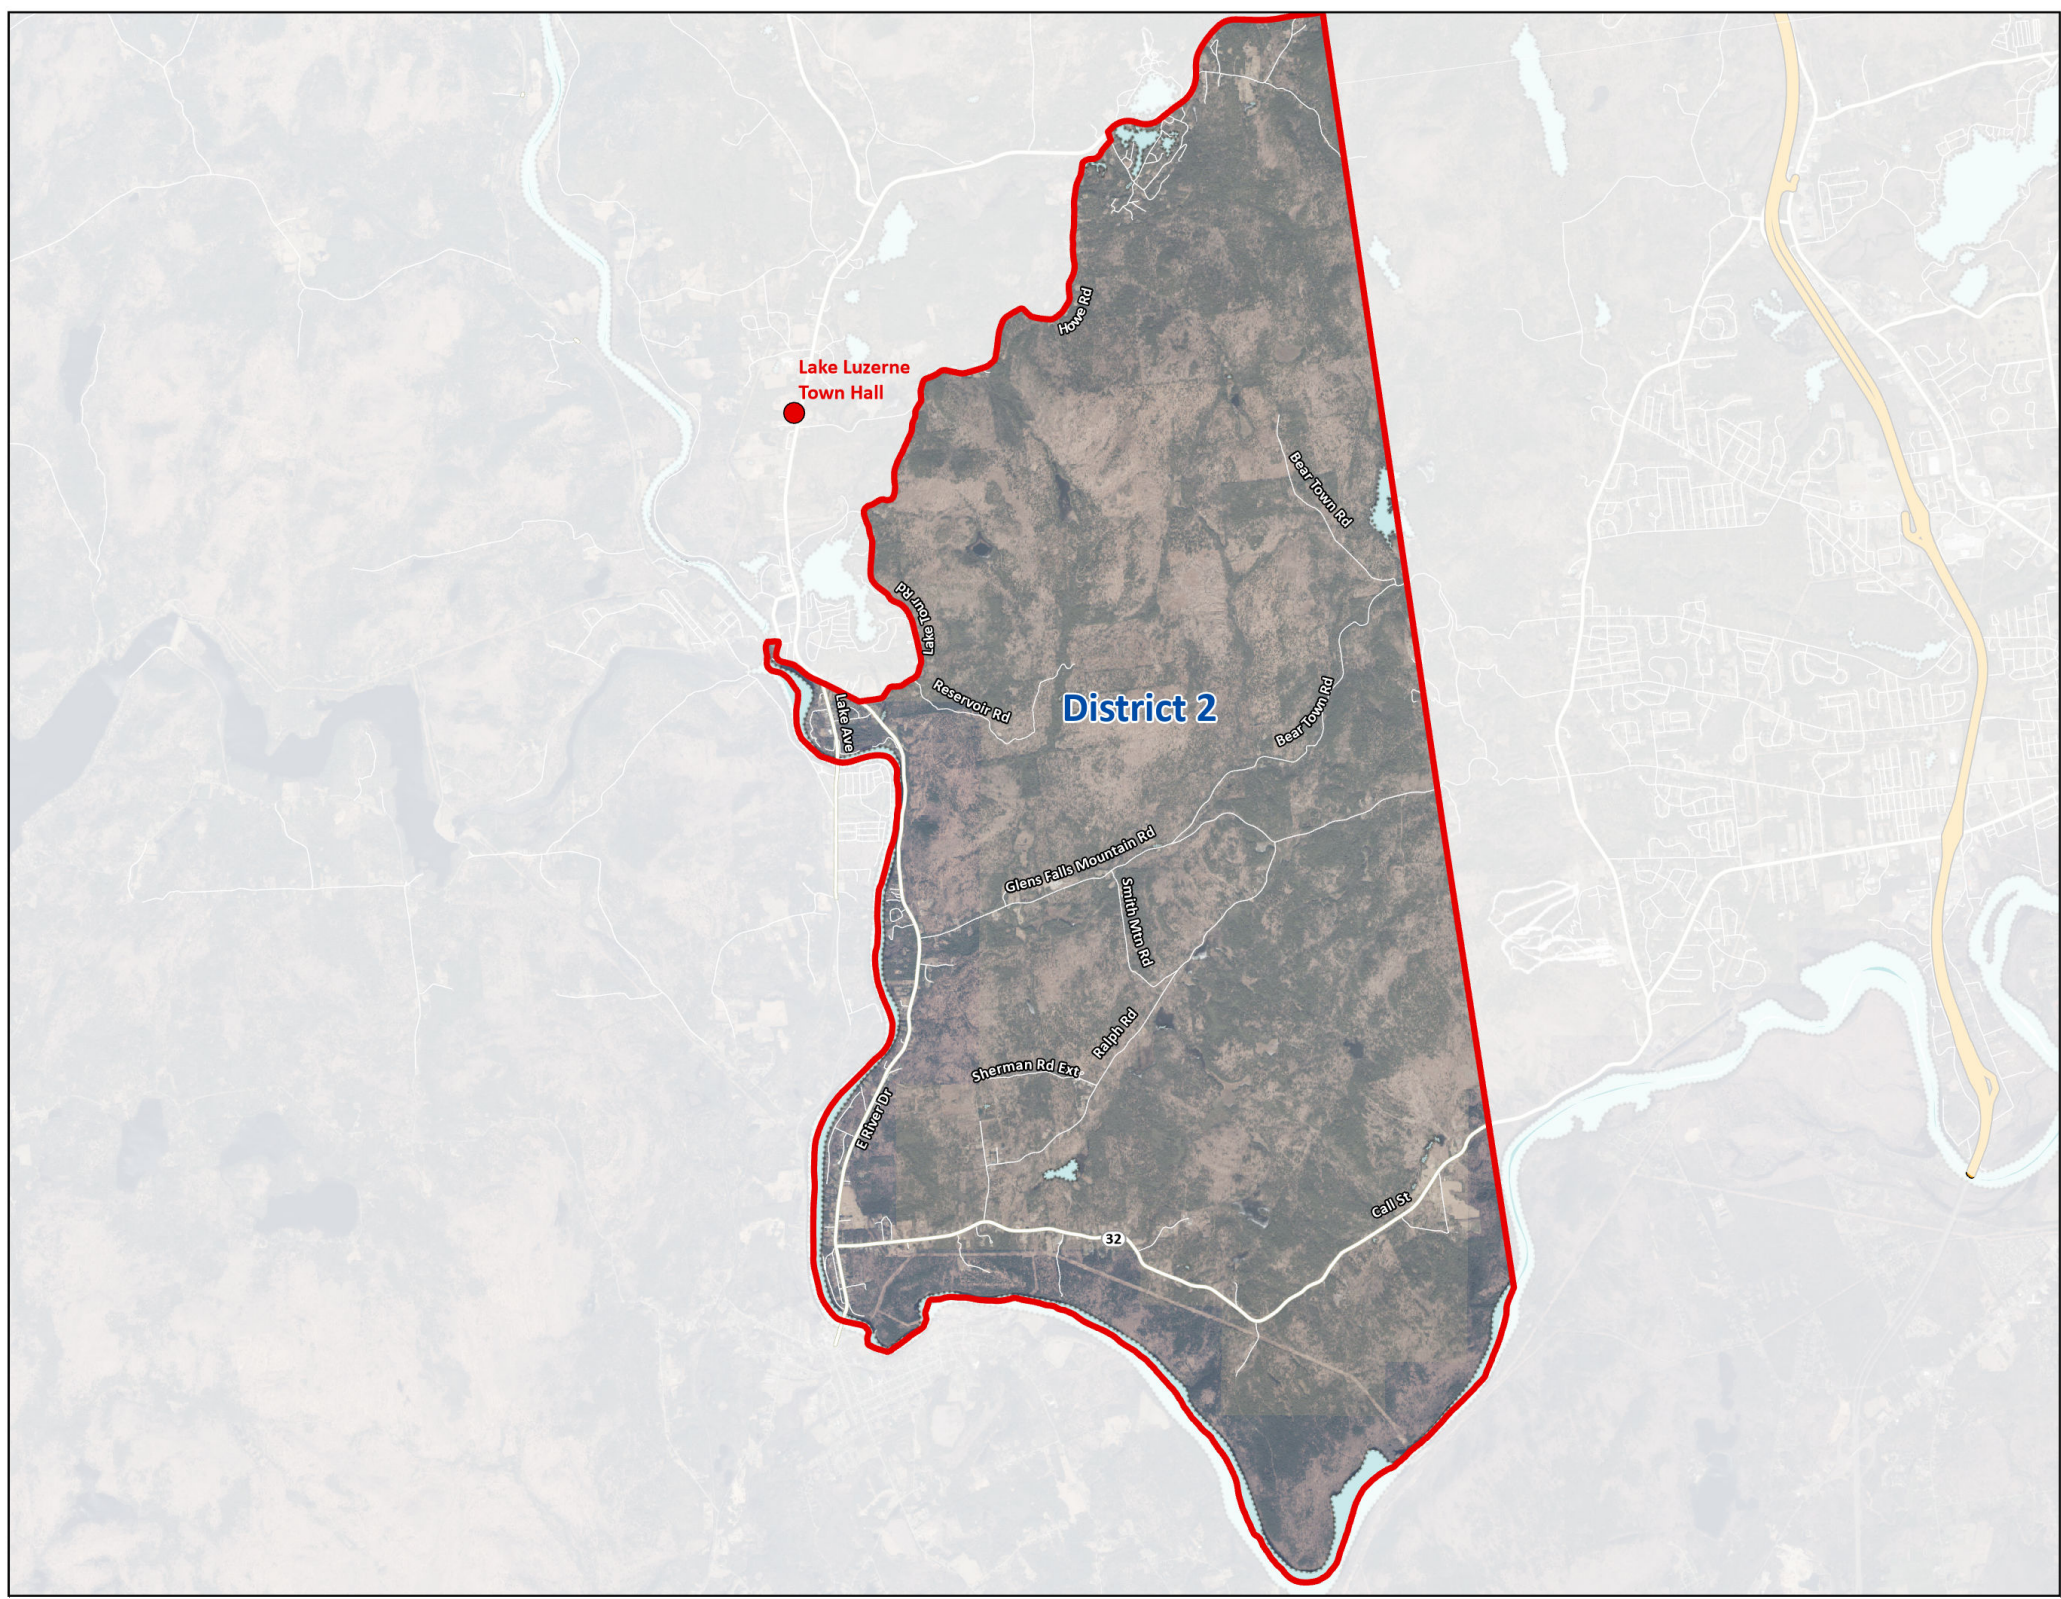

map prepared by:
Warren County GIS
April 2026
download these maps or
visit our interactive polling locator:
warrencountyny.gov/boe

Town of Lake Luzerne
**ELECTION
DISTRICT 2**

Polling Location:
Lake Luzerne Town Hall
539 Lake Ave
Lake Luzerne, NY 12846
518-696-2711