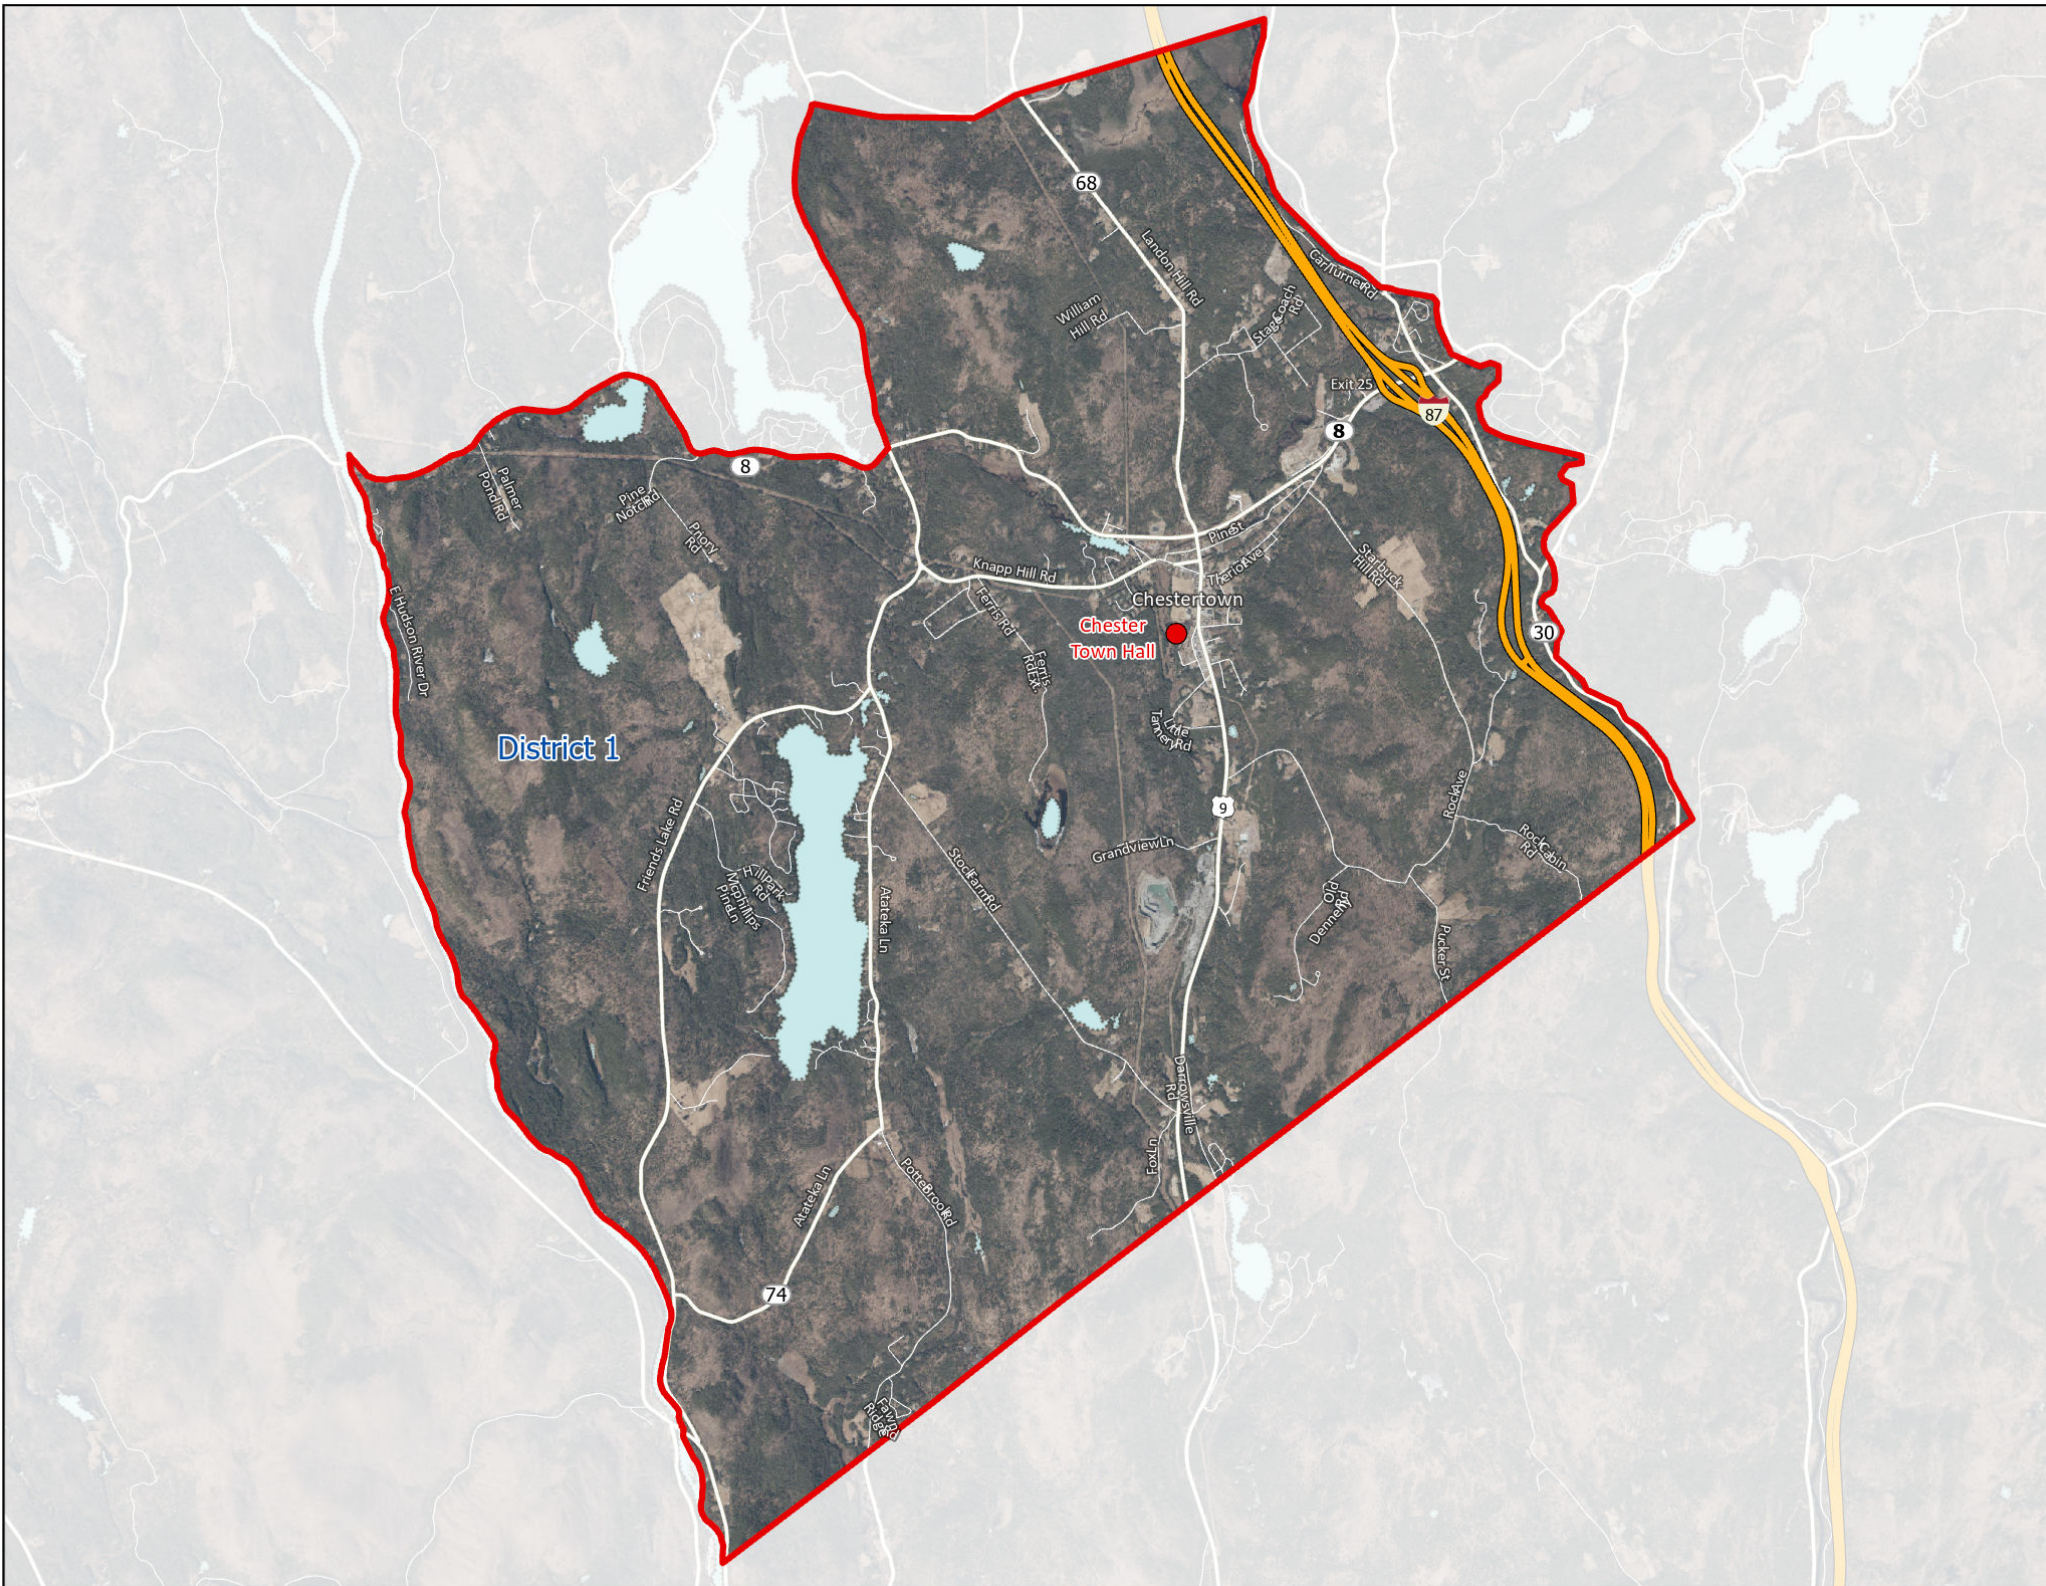

map prepared by:
Warren County GIS
April 2026
download these maps and visit
our interactive polling locator:
warrencountyny.gov/boe