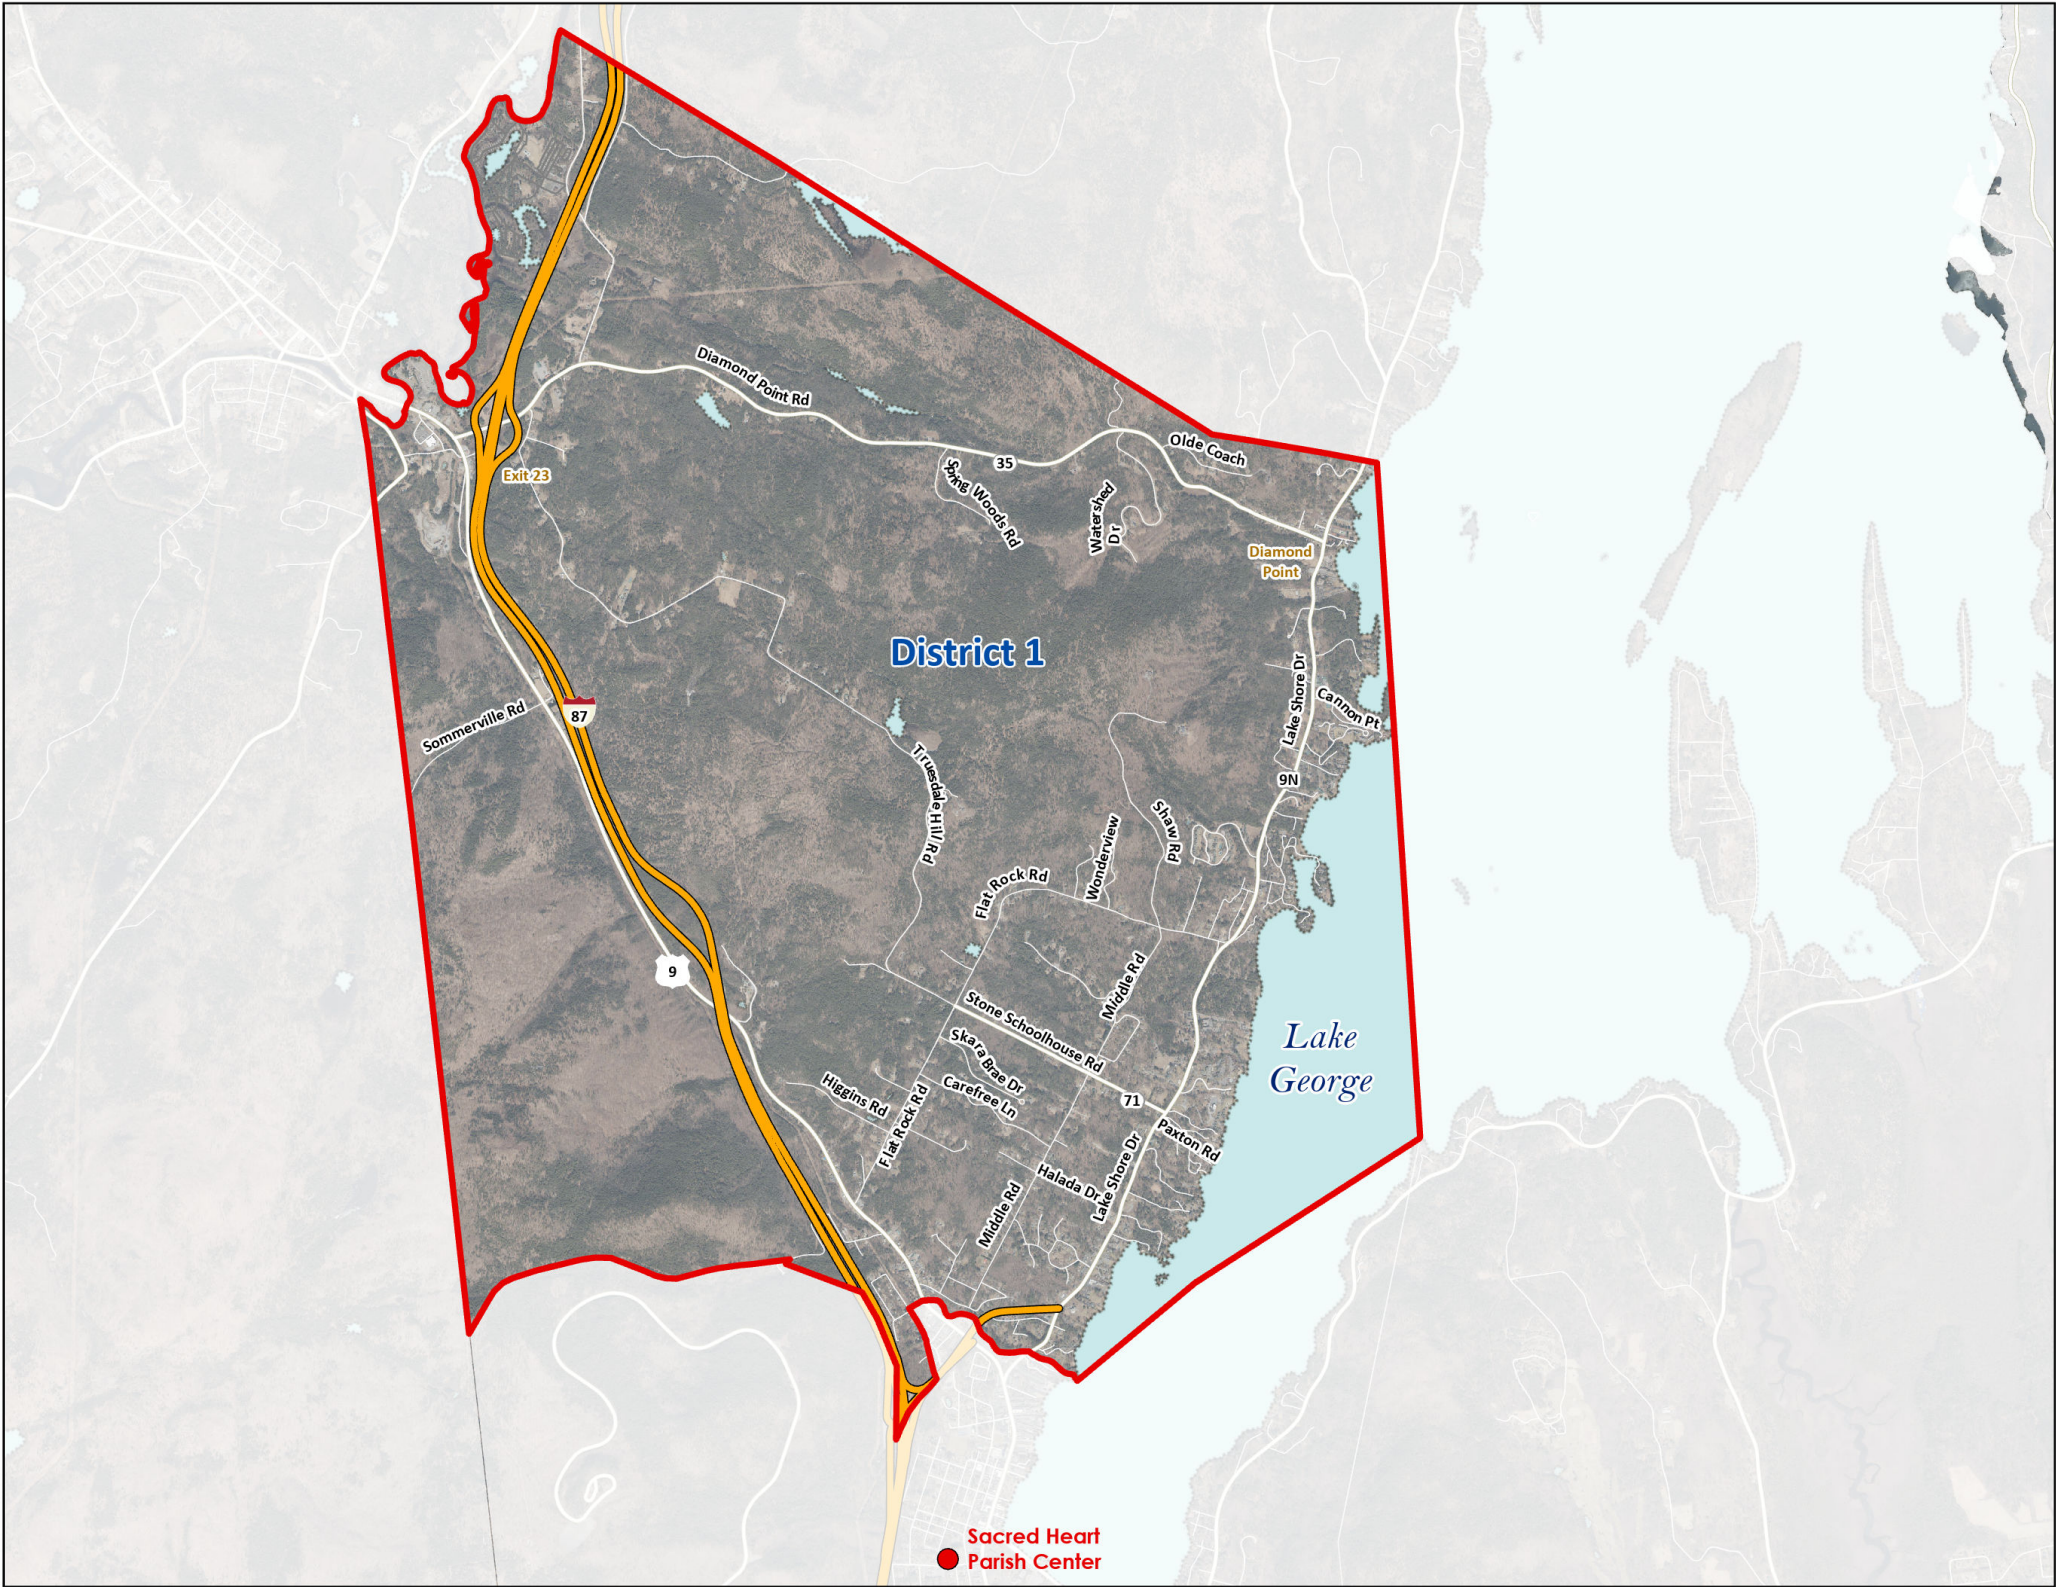

Town of Lake George
**ELECTION
DISTRICT 1**

●
Polling Location:
Sacred Heart Parish Center
51 Mohican St
Lake George, NY 12845
518-668-2046