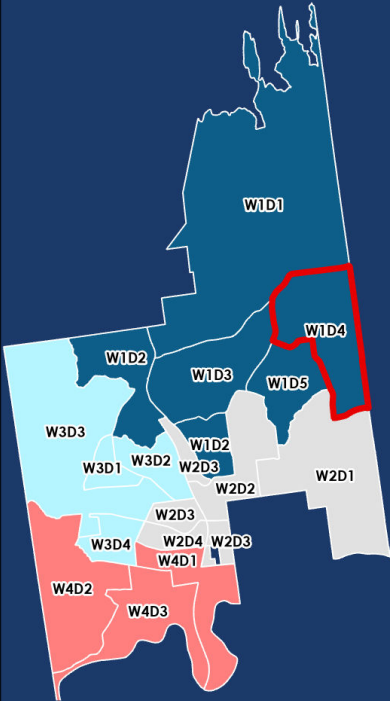

ELECTION WARD 1 DISTRICT 3

 Polling Location:

Bay Ridge Firehouse
1080 Bay Rd
518-792-6979

map prepared by:
Warren County GIS
May 2026
download these maps and
view our interactive polling locator:
warrencountyny.gov/boe

New York State, Vantor

Town of Queensbury

ELECTION WARD 1 DISTRICT 4

●
Polling Location:

Bay Ridge Firehouse
1080 Bay Rd
518-792-6979

map prepared by:
Warren County GIS
May 2026
download these maps and
view our interactive polling locator:
warrencountyny.gov/boe

Town of Queensbury

ELECTION
WARD 1
DISTRICT 5

●
Polling Location:

Bay Ridge Firehouse
1080 Bay Rd
518-792-6979

map prepared by:
Warren County GIS
May 2026
download these maps and
view our interactive polling locator:
warrencountyny.gov/boe