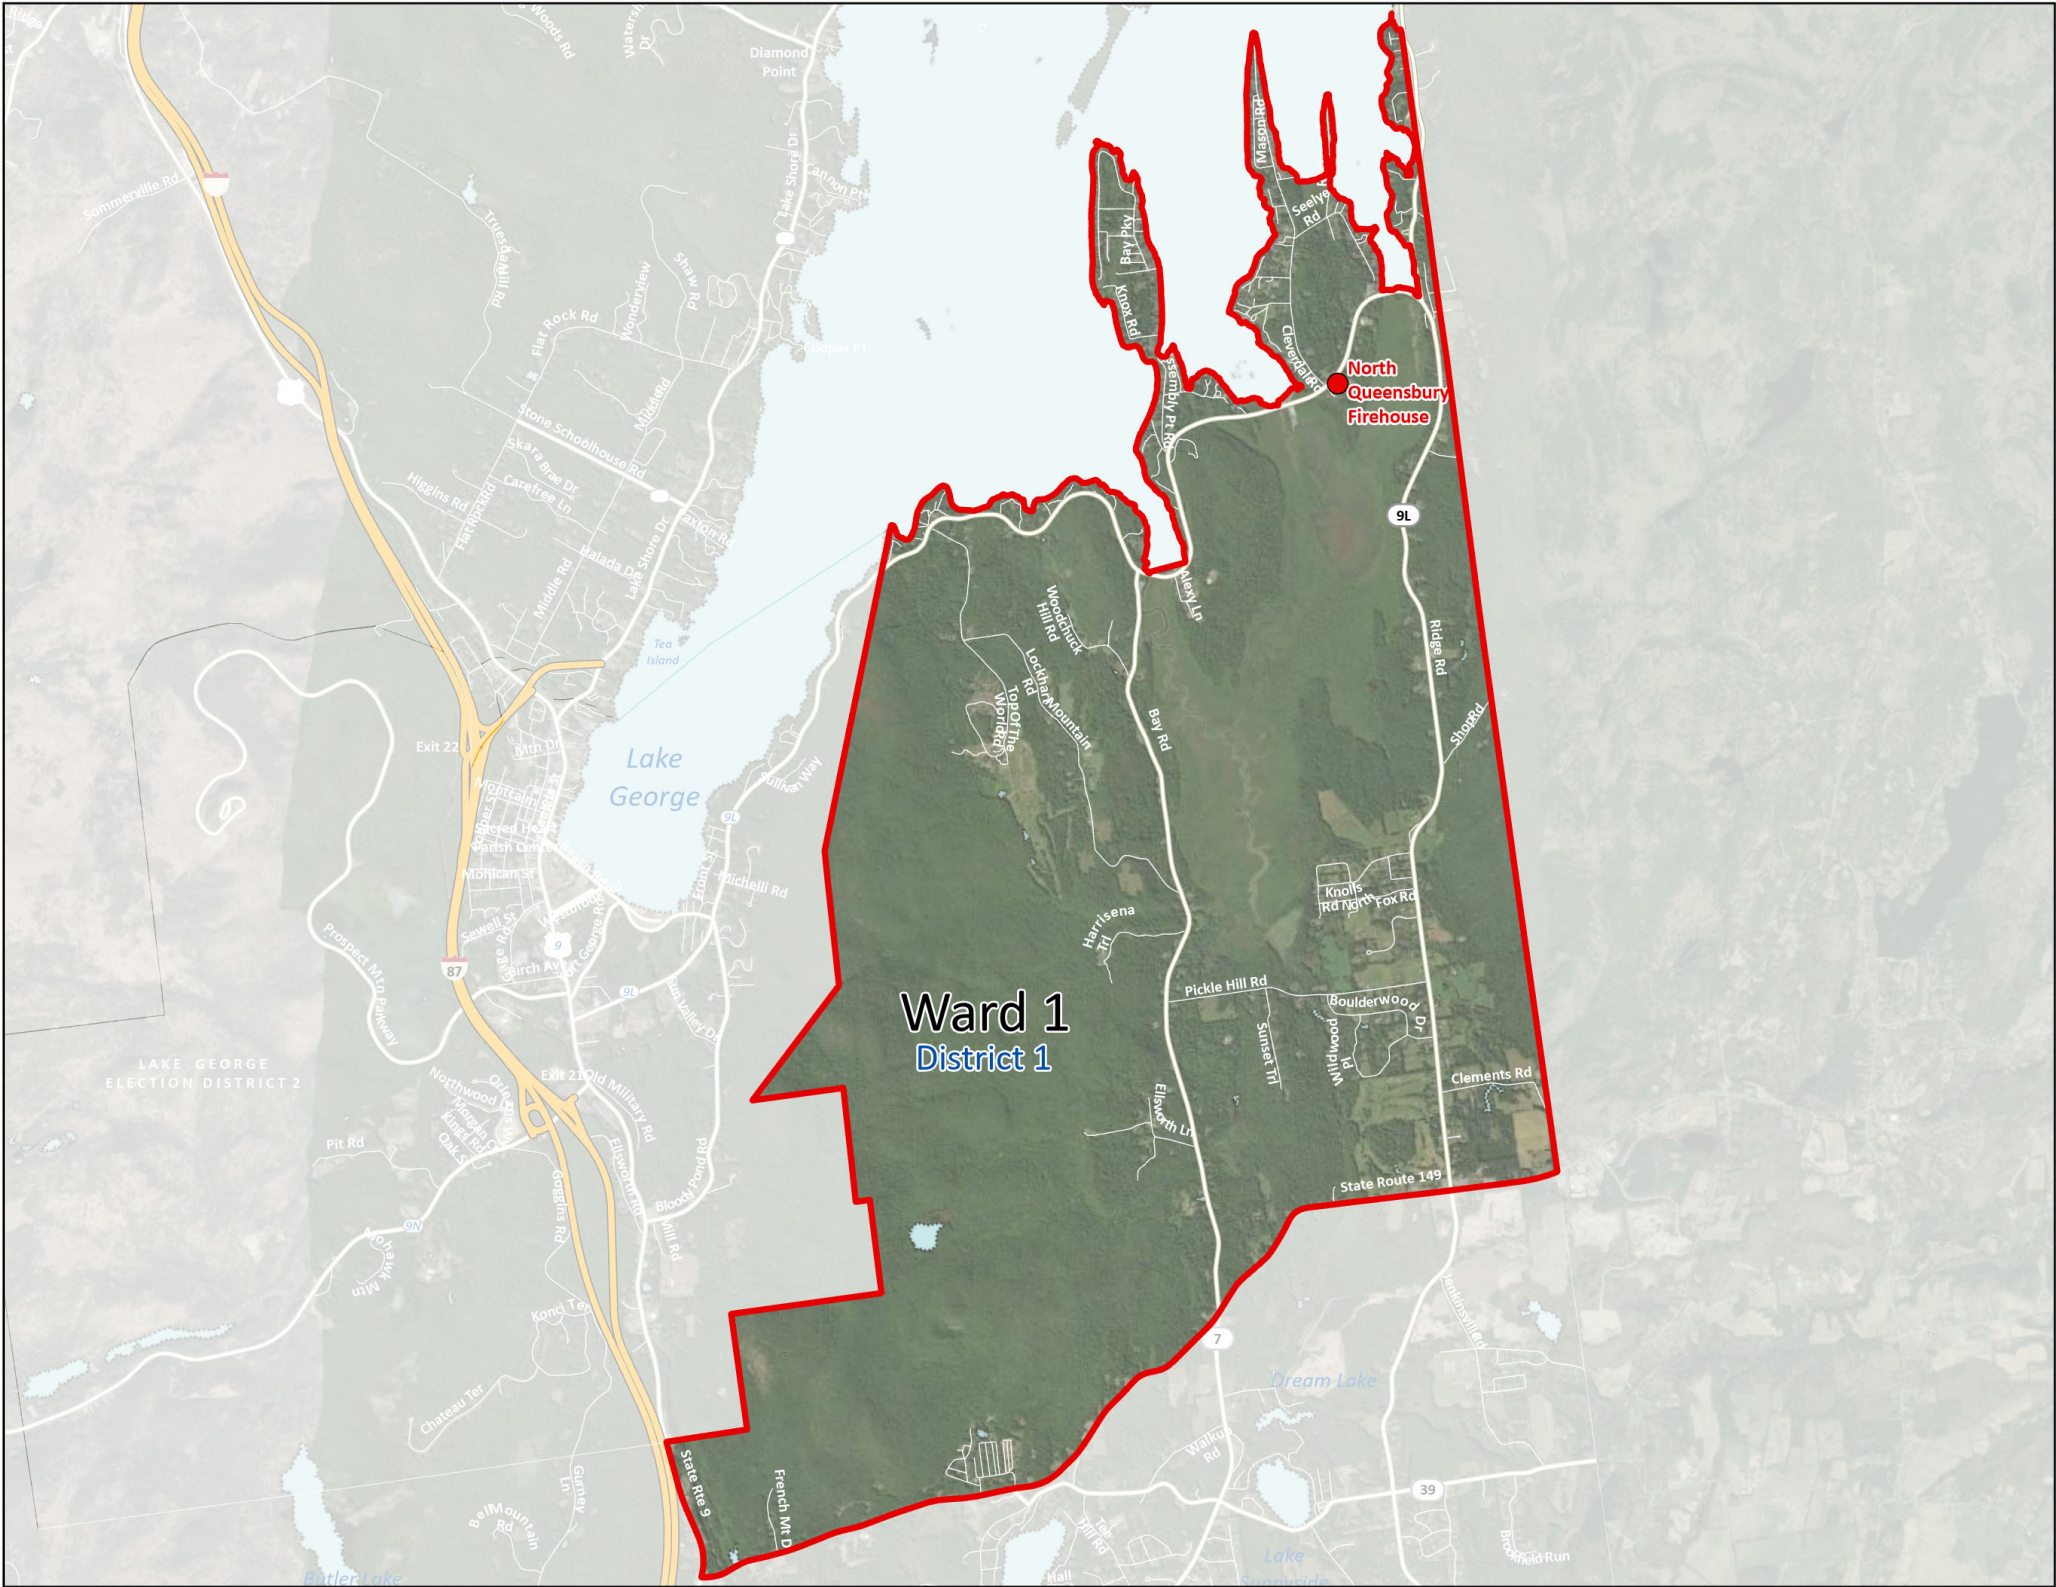

Town of Queensbury

ELECTION
WARD 1
DISTRICT 1

●
Polling Location:

North Queensbury Firehouse
2663 Ridge Rd
Queensbury, NY 12804
518-656-9614