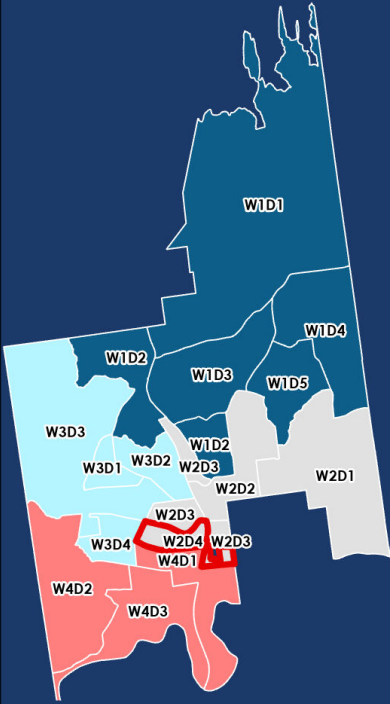

map prepared by:
Warren County GIS
May 2024
download these maps and
view our interactive polling locator:
warrencountyny.gov/boe

New York State, Vantor