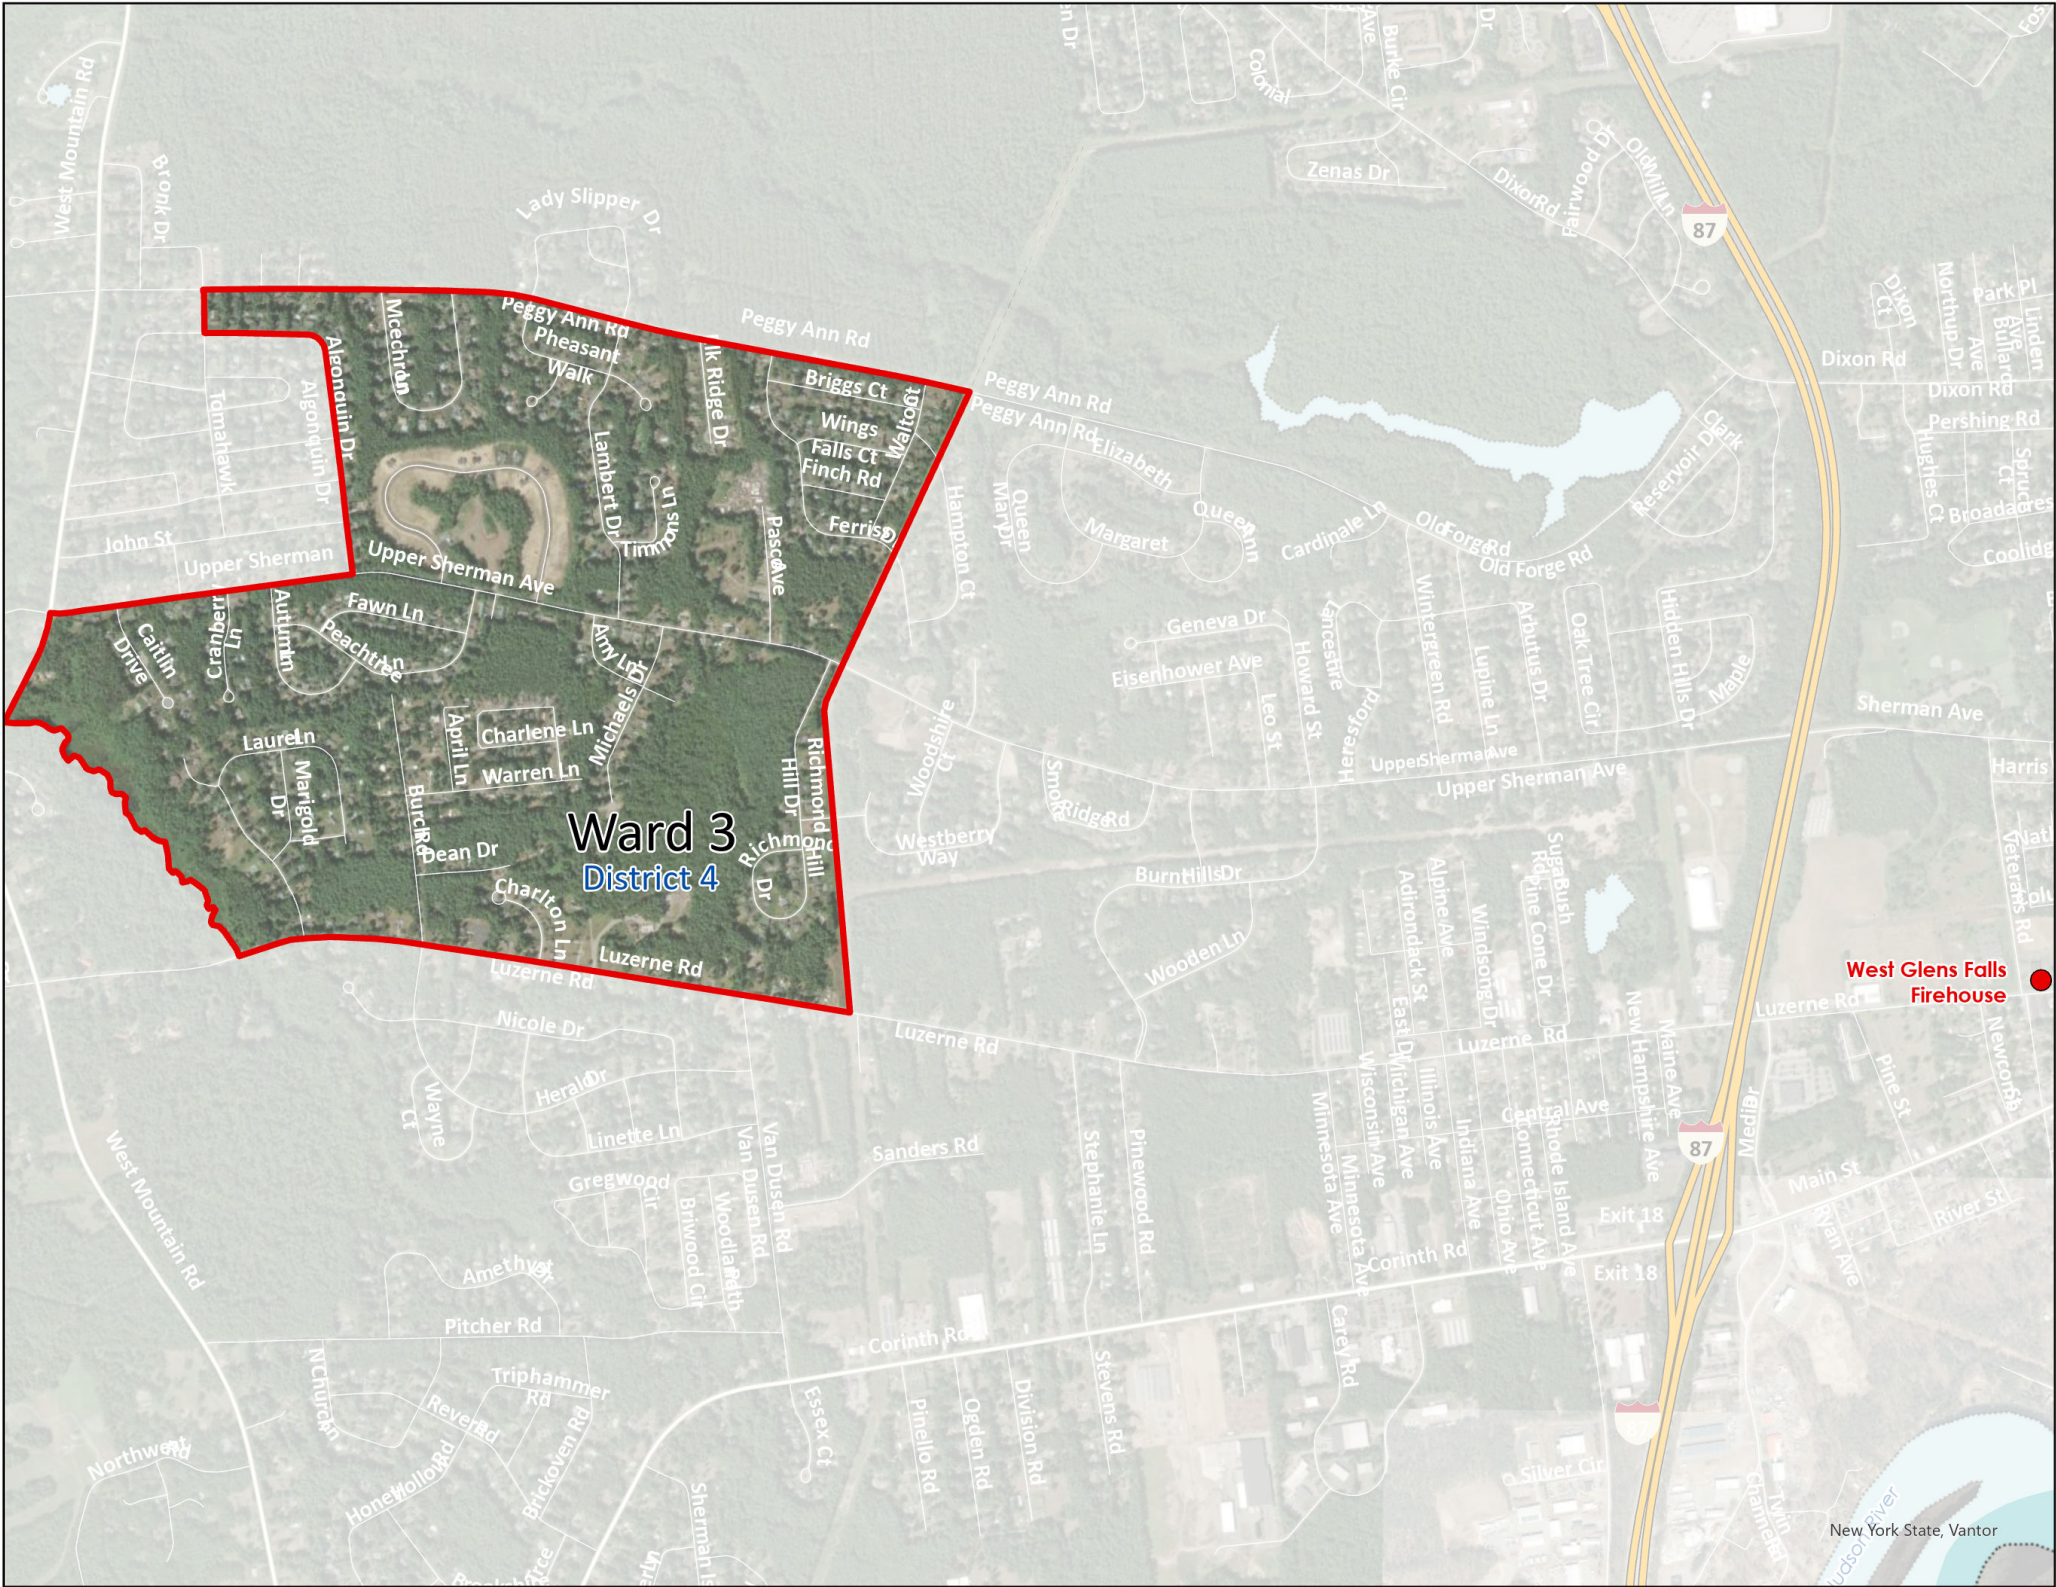

Town of Queensbury

ELECTION
WARD 3
DISTRICT 4

●
Polling Location:

West Glens Falls Firehouse
33 Luzerne Rd
518-792-8144