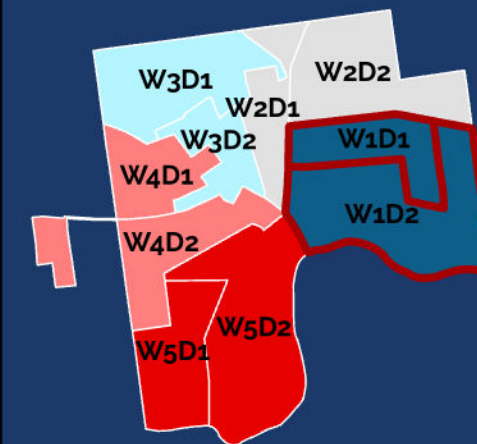

map prepared by:
Warren County GIS
April 2026
download these maps and visit
our interactive polling locator:
warrencountyny.gov/boe

Town of Chester ELECTION DISTRICT 2

●
Polling Location:
Chester Town Hall
6307 State Route 9
Chestertown, NY 12817
518-494-2711

Chester
Town Hall ●

map prepared by:
Warren County GIS
April 2026
download these maps and
visit our interactive polling locator:
warrencountyny.gov/boe

City of Glens Falls ELECTION DISTRICTS

map prepared by:
Warren County GIS
March 2026
download these maps
and visit our interactive
polling locator:
warrencountyny.gov/boe

City of Glens Falls

ELECTION WARD 1

 Polling Location:

Abraham Wing School
120 Lawrence St
518-792-3231

map prepared by:
Warren County GIS
March 2026
download these maps and
view our interactive polling locator:
warrencountyny.gov/boe