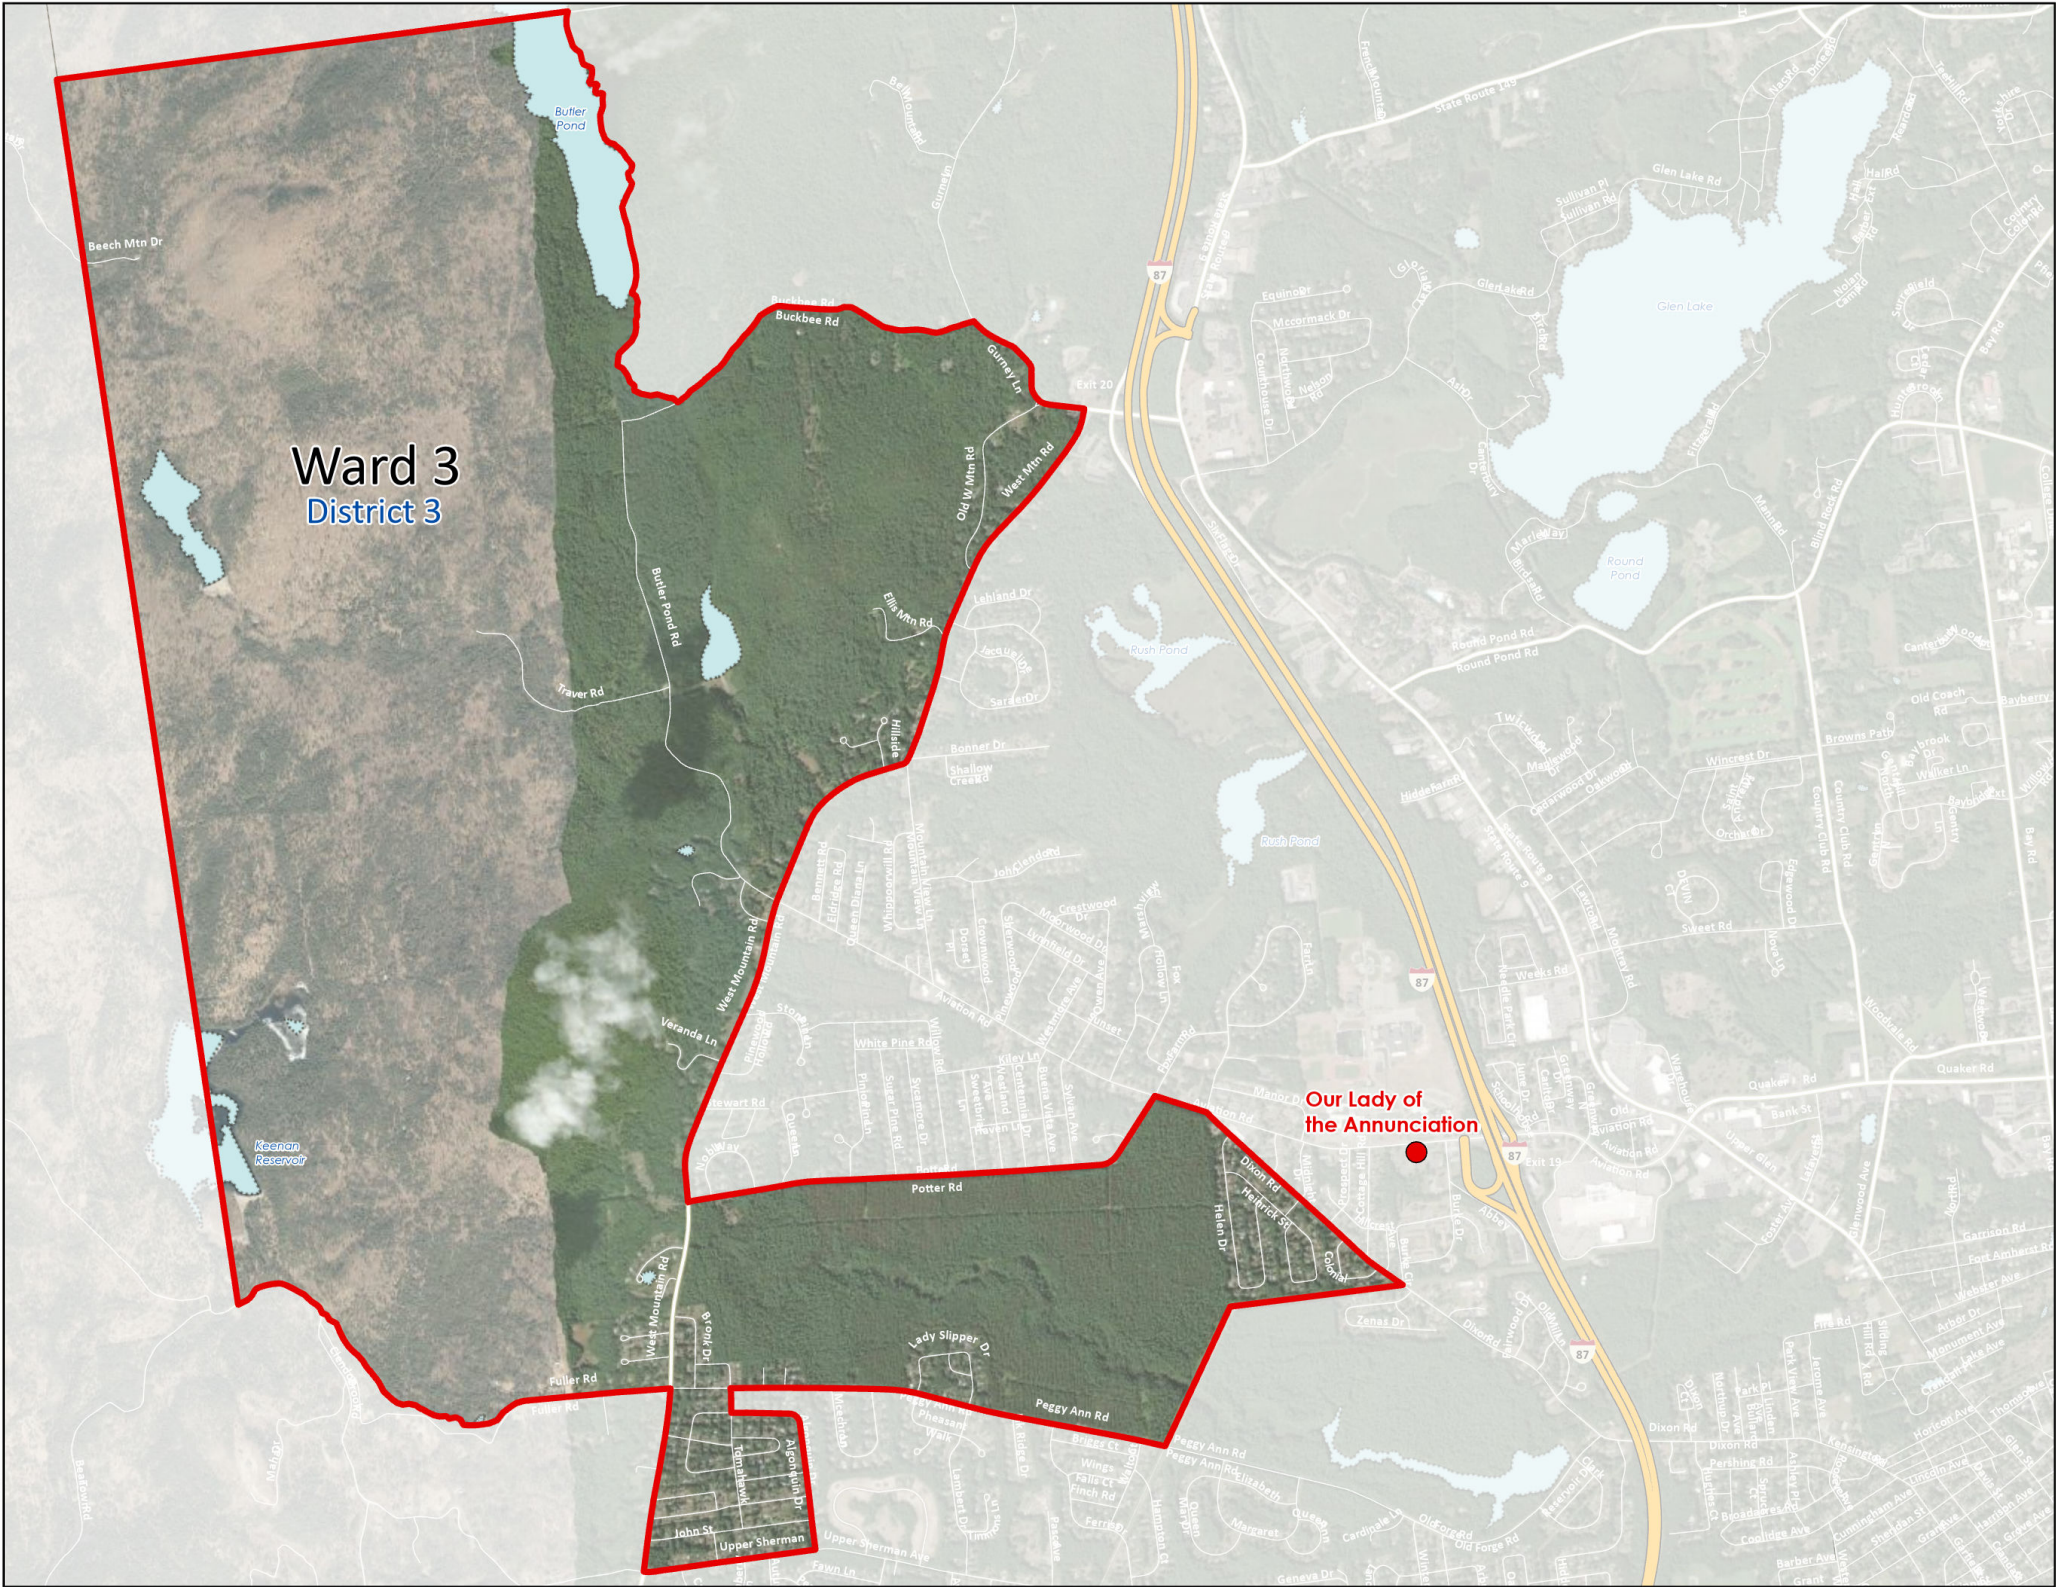

Ward 3
District 3

Our Lady of the Annunciation

Town of Queensbury

ELECTION WARD 3 DISTRICT 3

Polling Location:

Our Lady of the Annunciation (meeting room)
448 Aviation Rd
518-793-9677