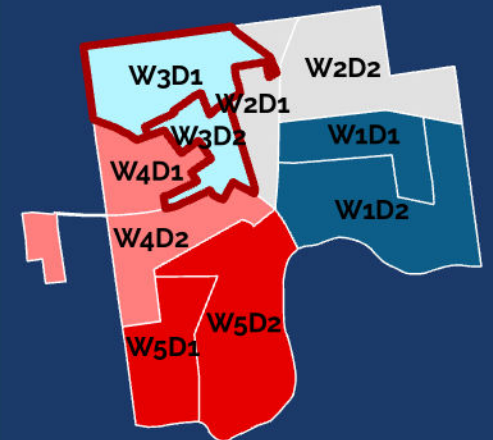

Chester
Town Hall ●

map prepared by:
Warren County GIS
April 2026
download these maps and
visit our interactive polling locator:
warrencountyny.gov/boe

City of Glens Falls ELECTION DISTRICTS

map prepared by:
Warren County GIS
March 2026
download these maps
and visit our interactive
polling locator:
warrencountyny.gov/boe

City of Glens Falls

ELECTION WARD 1

 Polling Location:

Abraham Wing School
120 Lawrence St
518-792-3231

map prepared by:
Warren County GIS
March 2026
download these maps and
view our interactive polling locator:
warrencountyny.gov/boe

City of Glens Falls

ELECTION
WARD 3

Polling Location:
Sanford St School,
Logan Ave Entrance
10 Sanford St
518-793-5653

map prepared by:
Warren County GIS
March 2026
download these maps and
view our interactive polling locator:
warrencountyny.gov/boe

City of Glens Falls

ELECTION WARD 4

●
Polling Location:

Church of the Messiah
Parish Hall
296 Glen St

map prepared by:
Warren County GIS
March 2026
download these maps and
view our interactive polling locator:
warrencountyny.gov/boe