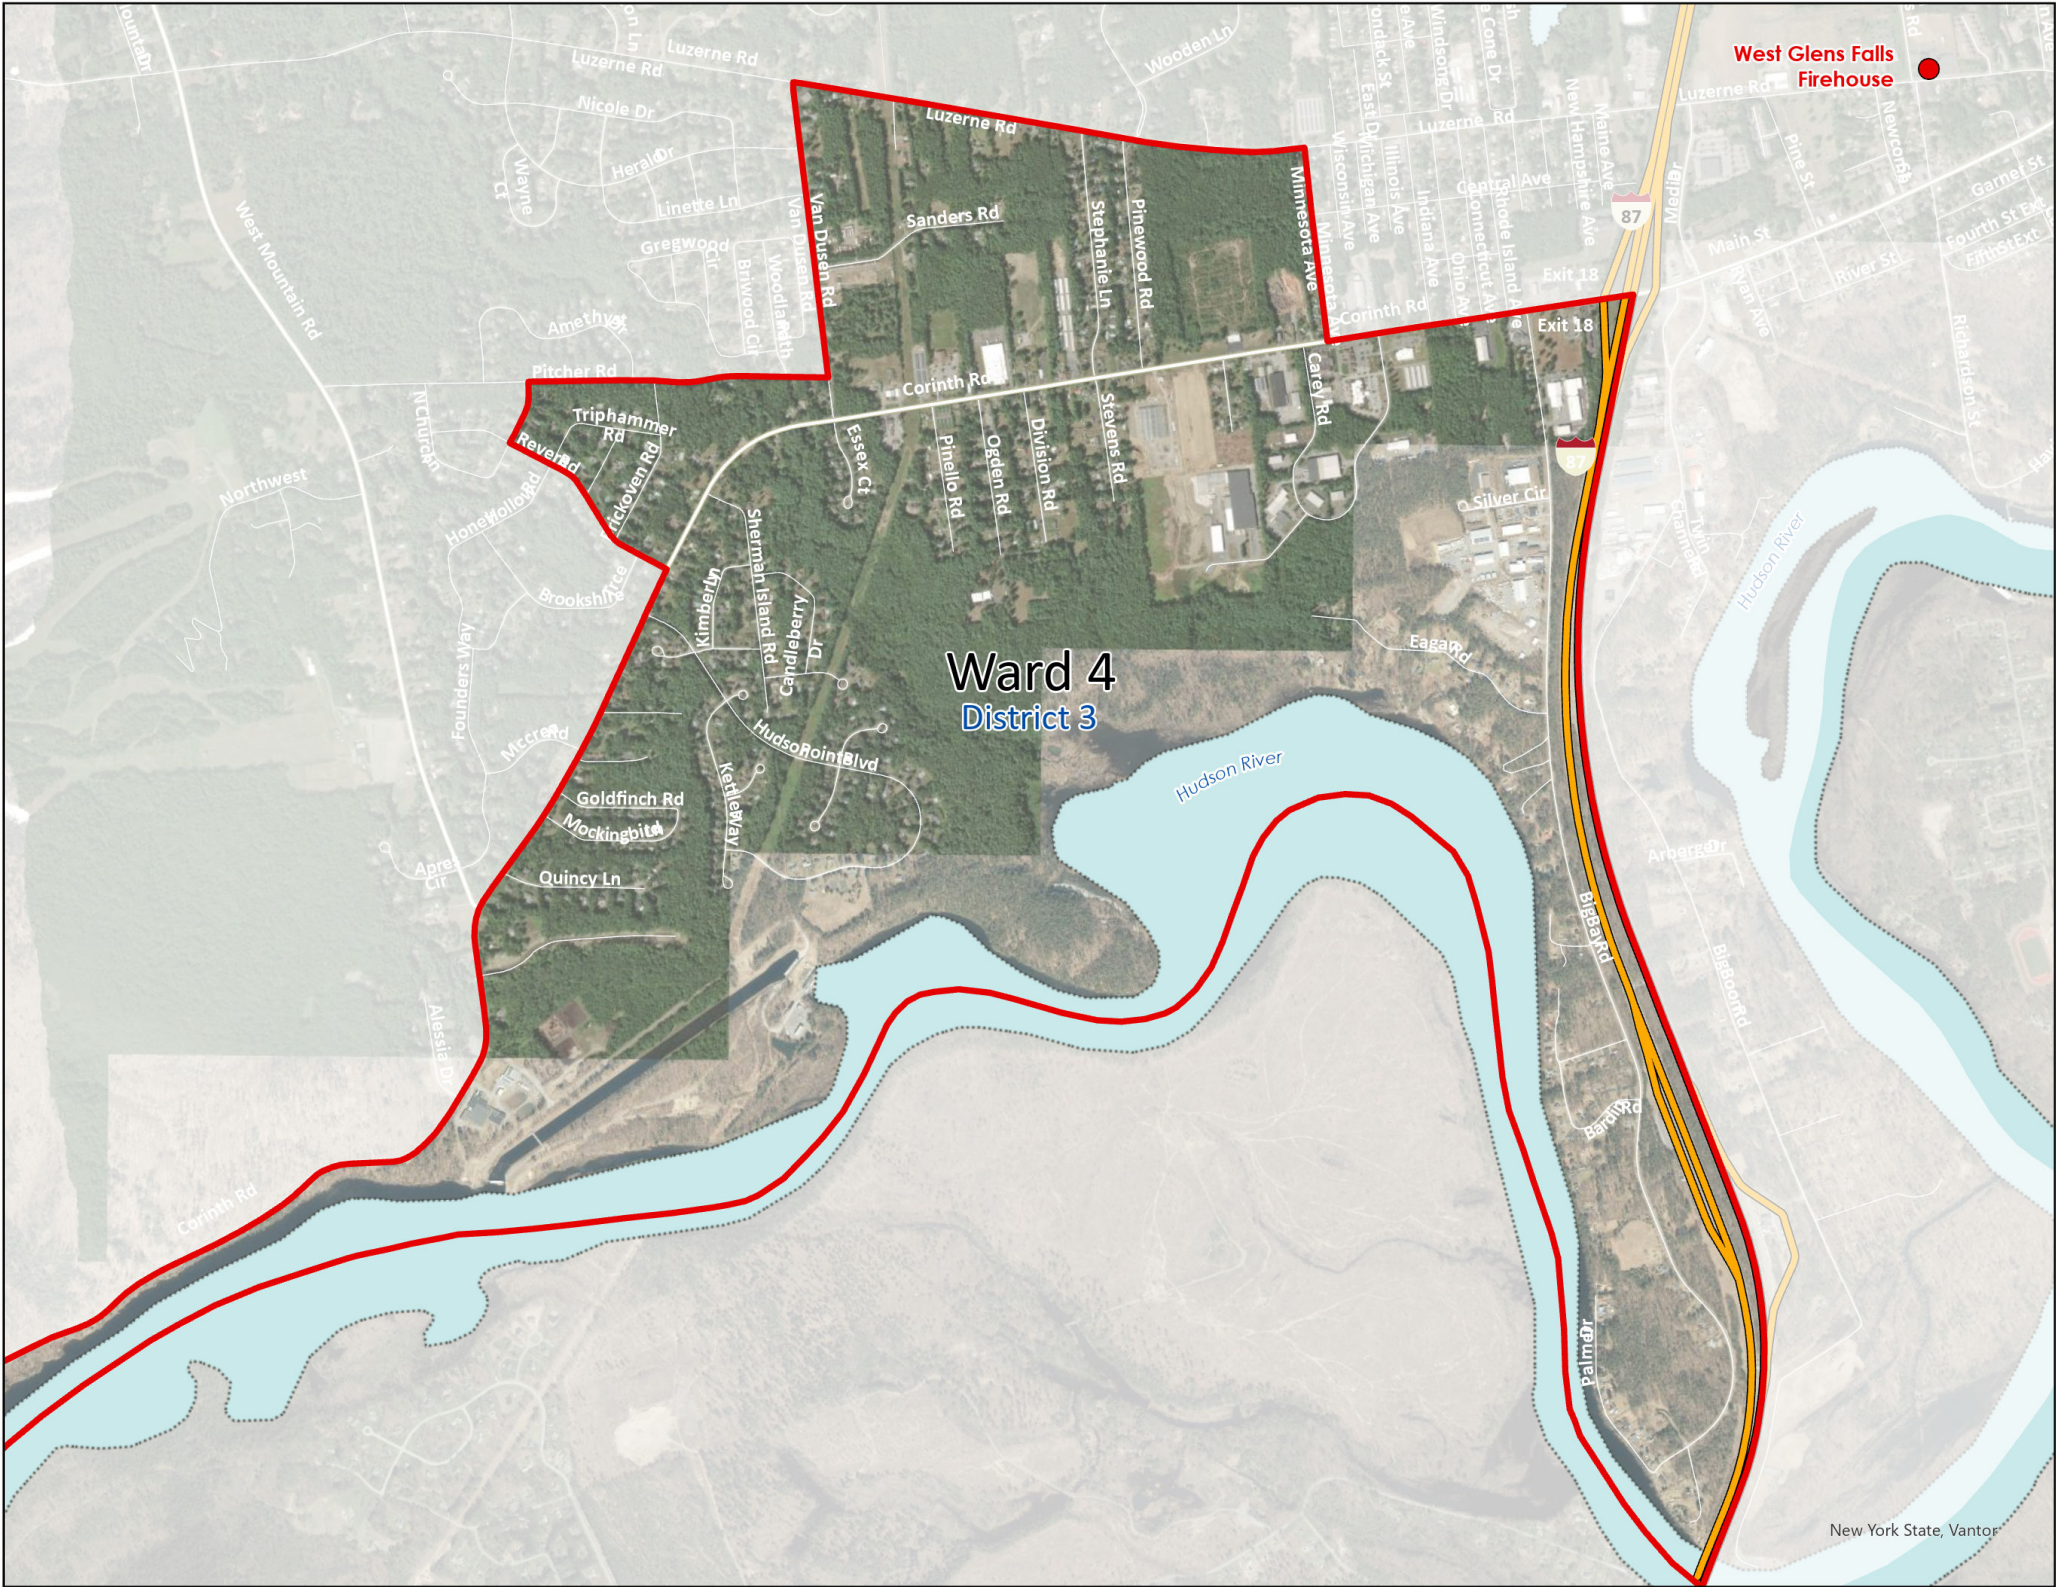

Town of Queensbury

ELECTION
WARD 4
DISTRICT 2

Polling Location:
West Glens Falls Firehouse
33 Luzerne Rd
518-792-8144

map prepared by:
Warren County GIS
May 2026
download these maps and
view our interactive polling locator:
warrencountyny.gov/boe