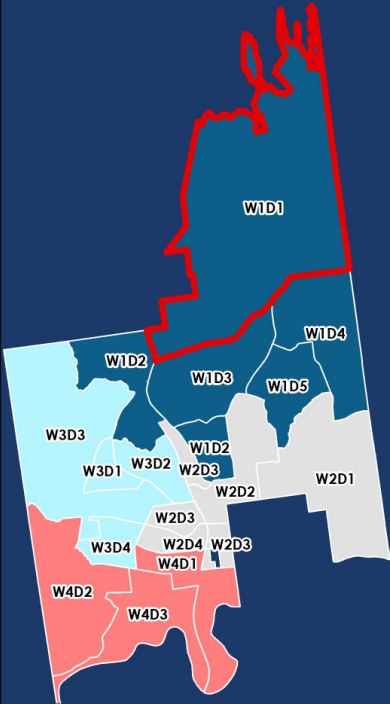

Town of Queensbury

ELECTION
WARD 1
DISTRICT 1

Polling Location:

North Queensbury Firehouse
2663 Ridge Rd
Queensbury, NY 12804
518-656-9614

map prepared by:
Warren County GIS
May 2026
download these maps and
view our interactive polling locator:
warrencountyny.gov/boe