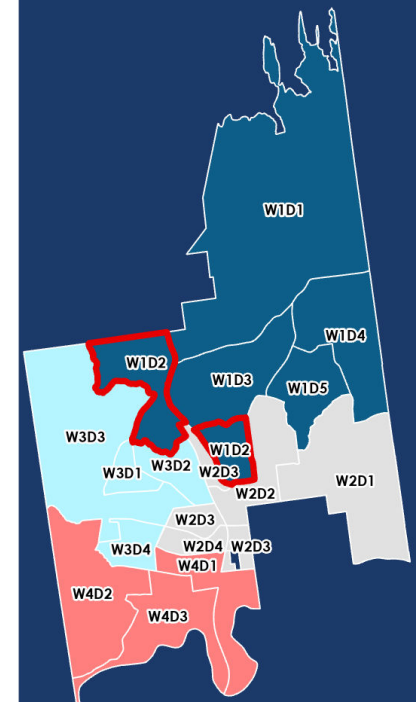

ELECTION WARD 1 DISTRICT 2

Polling Location:

Warren County Municipal Center
Human Services Building,
Third Floor
518-761-6458

Ward 1
District 2

● Warren County Municipal Center
Human Services Building