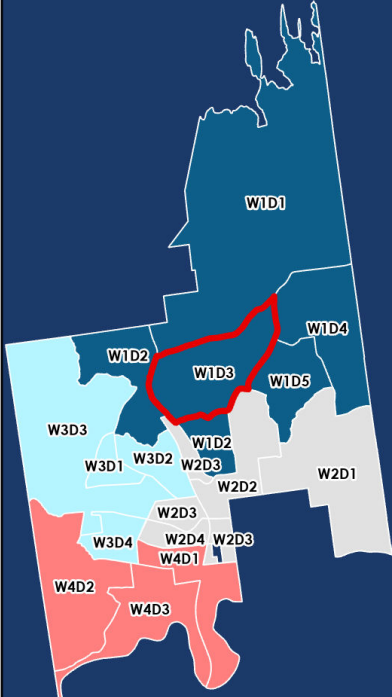

Town of Queensbury

**ELECTION
WARD 1
DISTRICT 3**

●
Polling Location:

**Bay Ridge Firehouse
1080 Bay Rd
518-792-6979**

map prepared by:
Warren County GIS
May 2026
download these maps and
view our interactive polling locator:
warrencountyny.gov/boe

New York State, Vantor