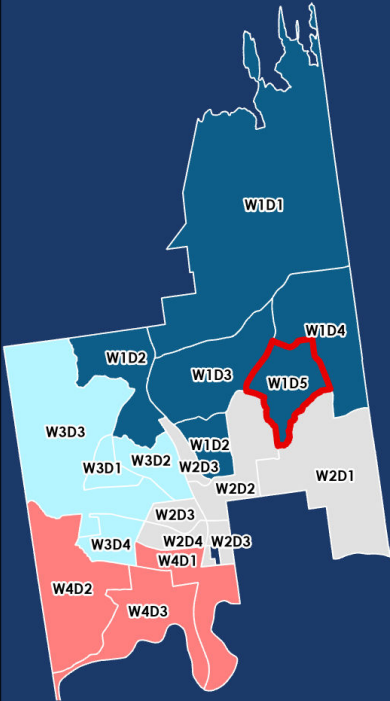

Town of Queensbury

ELECTION WARD 1 DISTRICT 5

 Polling Location:

Bay Ridge Firehouse
1080 Bay Rd
518-792-6979

map prepared by:
Warren County GIS
May 2024
download these maps and
view our interactive polling locator:
warrencountyny.gov/boe

New York State, Vantor