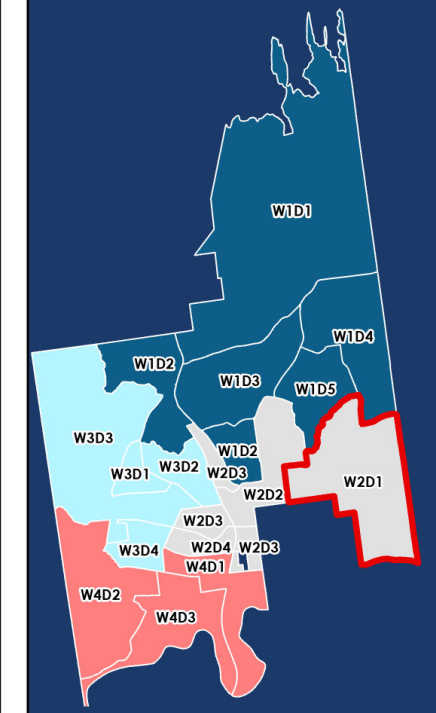

● **Queensbury
Activity Center**

**Ward 2
District 1**

Town of Queensbury

ELECTION WARD 2 DISTRICT 1

Polling Location:

Queensbury Activity Center,
Haviland Rd Entrance
742 Bay Rd
518-761-8200

New York State, Vantor

map prepared by:
Warren County GIS
May 2026
download these maps and
view our interactive polling locator:
warrencountyny.gov/boe