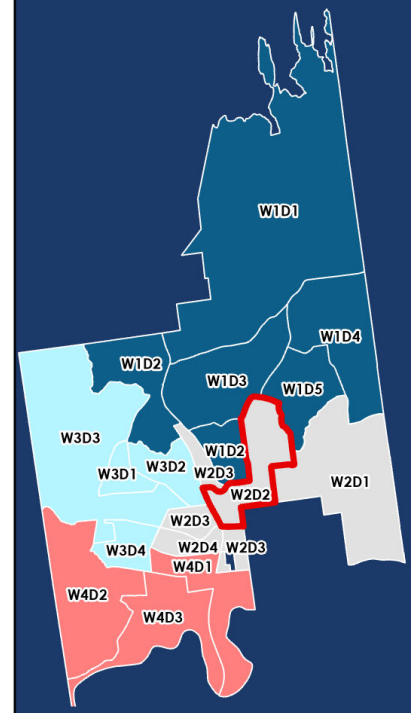

Ward 2
District 2

Queensbury
Activity Center

Town of Queensbury

ELECTION WARD 2 DISTRICT 2

Polling Location:

Queensbury Activity Center,
Haviland Rd Entrance
742 Bay Rd
518-761-8200

map prepared by:
Warren County GIS
May 2026
download these maps and
view our interactive polling locator:
warrencountyny.gov/boe