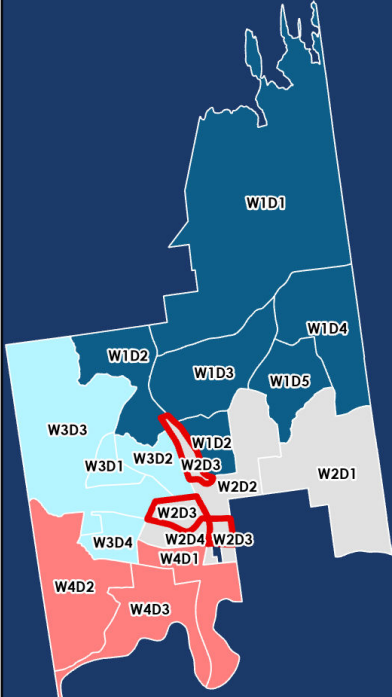

Town of Queensbury

**ELECTION
WARD 2
DISTRICT 3**

Polling Location:

Queensbury Activity Center,
Haviland Rd Entrance
742 Bay Rd
518-761-8200

map prepared by:
Warren County GIS
May 2026
download these maps and
view our interactive polling locator:
warrencountyny.gov/boe