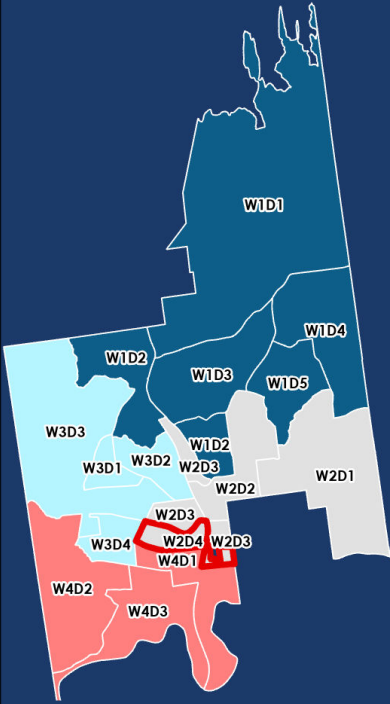

Town of Queensbury

ELECTION
WARD 2
DISTRICT 4

●
Polling Location:
West Glens Falls
Firehouse
33 Luzerne Rd
518-792-8144

map prepared by:
Warren County GIS
May 2024
download these maps and
view our interactive polling locator:
warrencountyny.gov/boe

New York State, Vantor