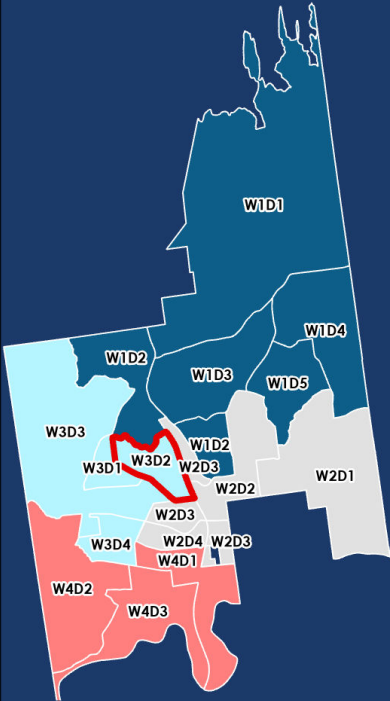

Town of Queensbury

**ELECTION  
WARD 3  
DISTRICT 2**

**●**  
Polling Location:

Our Lady of the  
Annunciation (meeting room)  
448 Aviation Rd  
518-793-9677

map prepared by:  
Warren County GIS  
May 2026  
download these maps and  
view our interactive polling locator:  
[warrencountyny.gov/boe](http://warrencountyny.gov/boe)