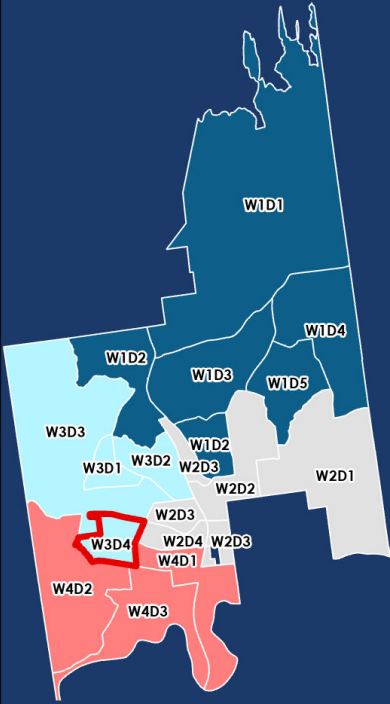

Town of Queensbury

ELECTION
WARD 3
DISTRICT 4

●
Polling Location:

West Glens Falls Firehouse
33 Luzerne Rd
518-792-8144

map prepared by:
Warren County GIS
May 2024
download these maps and
view our interactive polling locator:
warrencountyny.gov/boe