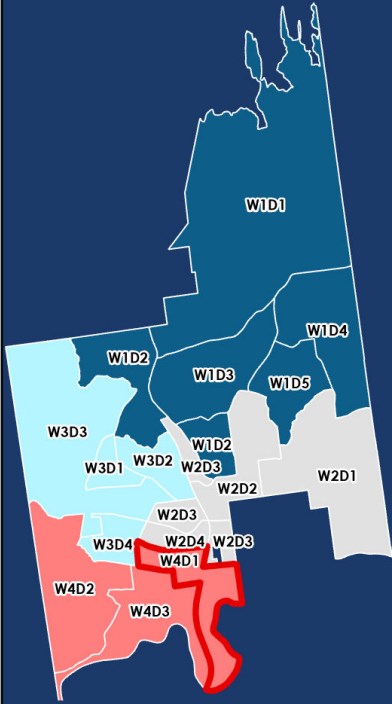

Town of Queensbury

# ELECTION WARD 4 DISTRICT 1

**Polling Location:**  
**West Glens Falls Firehouse**  
 33 Luzerne Rd  
 518-792-8144

**Ward 4**  
**District 1**

New York State, Vantor

map prepared by:  
 Warren County GIS  
 May 2026  
 download these maps and  
 view our interactive polling locator:  
[warrencountyny.gov/boe](http://warrencountyny.gov/boe)