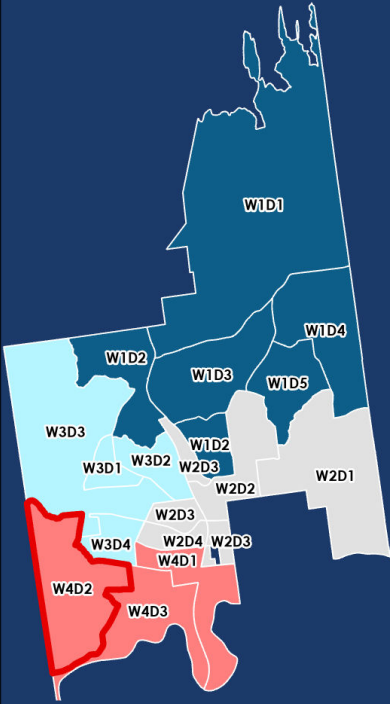

Town of Queensbury

**ELECTION
WARD 4
DISTRICT 2**

Polling Location:
West Glens Falls Firehouse
 33 Luzerne Rd
 518-792-8144

map prepared by:
 Warren County GIS
 May 2026
 download these maps and
 view our interactive polling locator:
warrencountyny.gov/boe