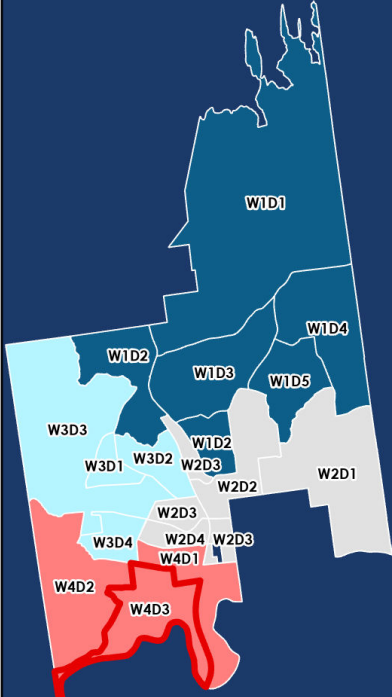

Town of Queensbury

**ELECTION  
WARD 4  
DISTRICT 3**

●  
Polling Location:

**West Glens Falls Firehouse**  
33 Luzerne Rd  
518-792-8144

map prepared by:  
Warren County GIS  
May 2026  
download these maps and  
view our interactive polling locator:  
[warrencountyny.gov/boe](http://warrencountyny.gov/boe)