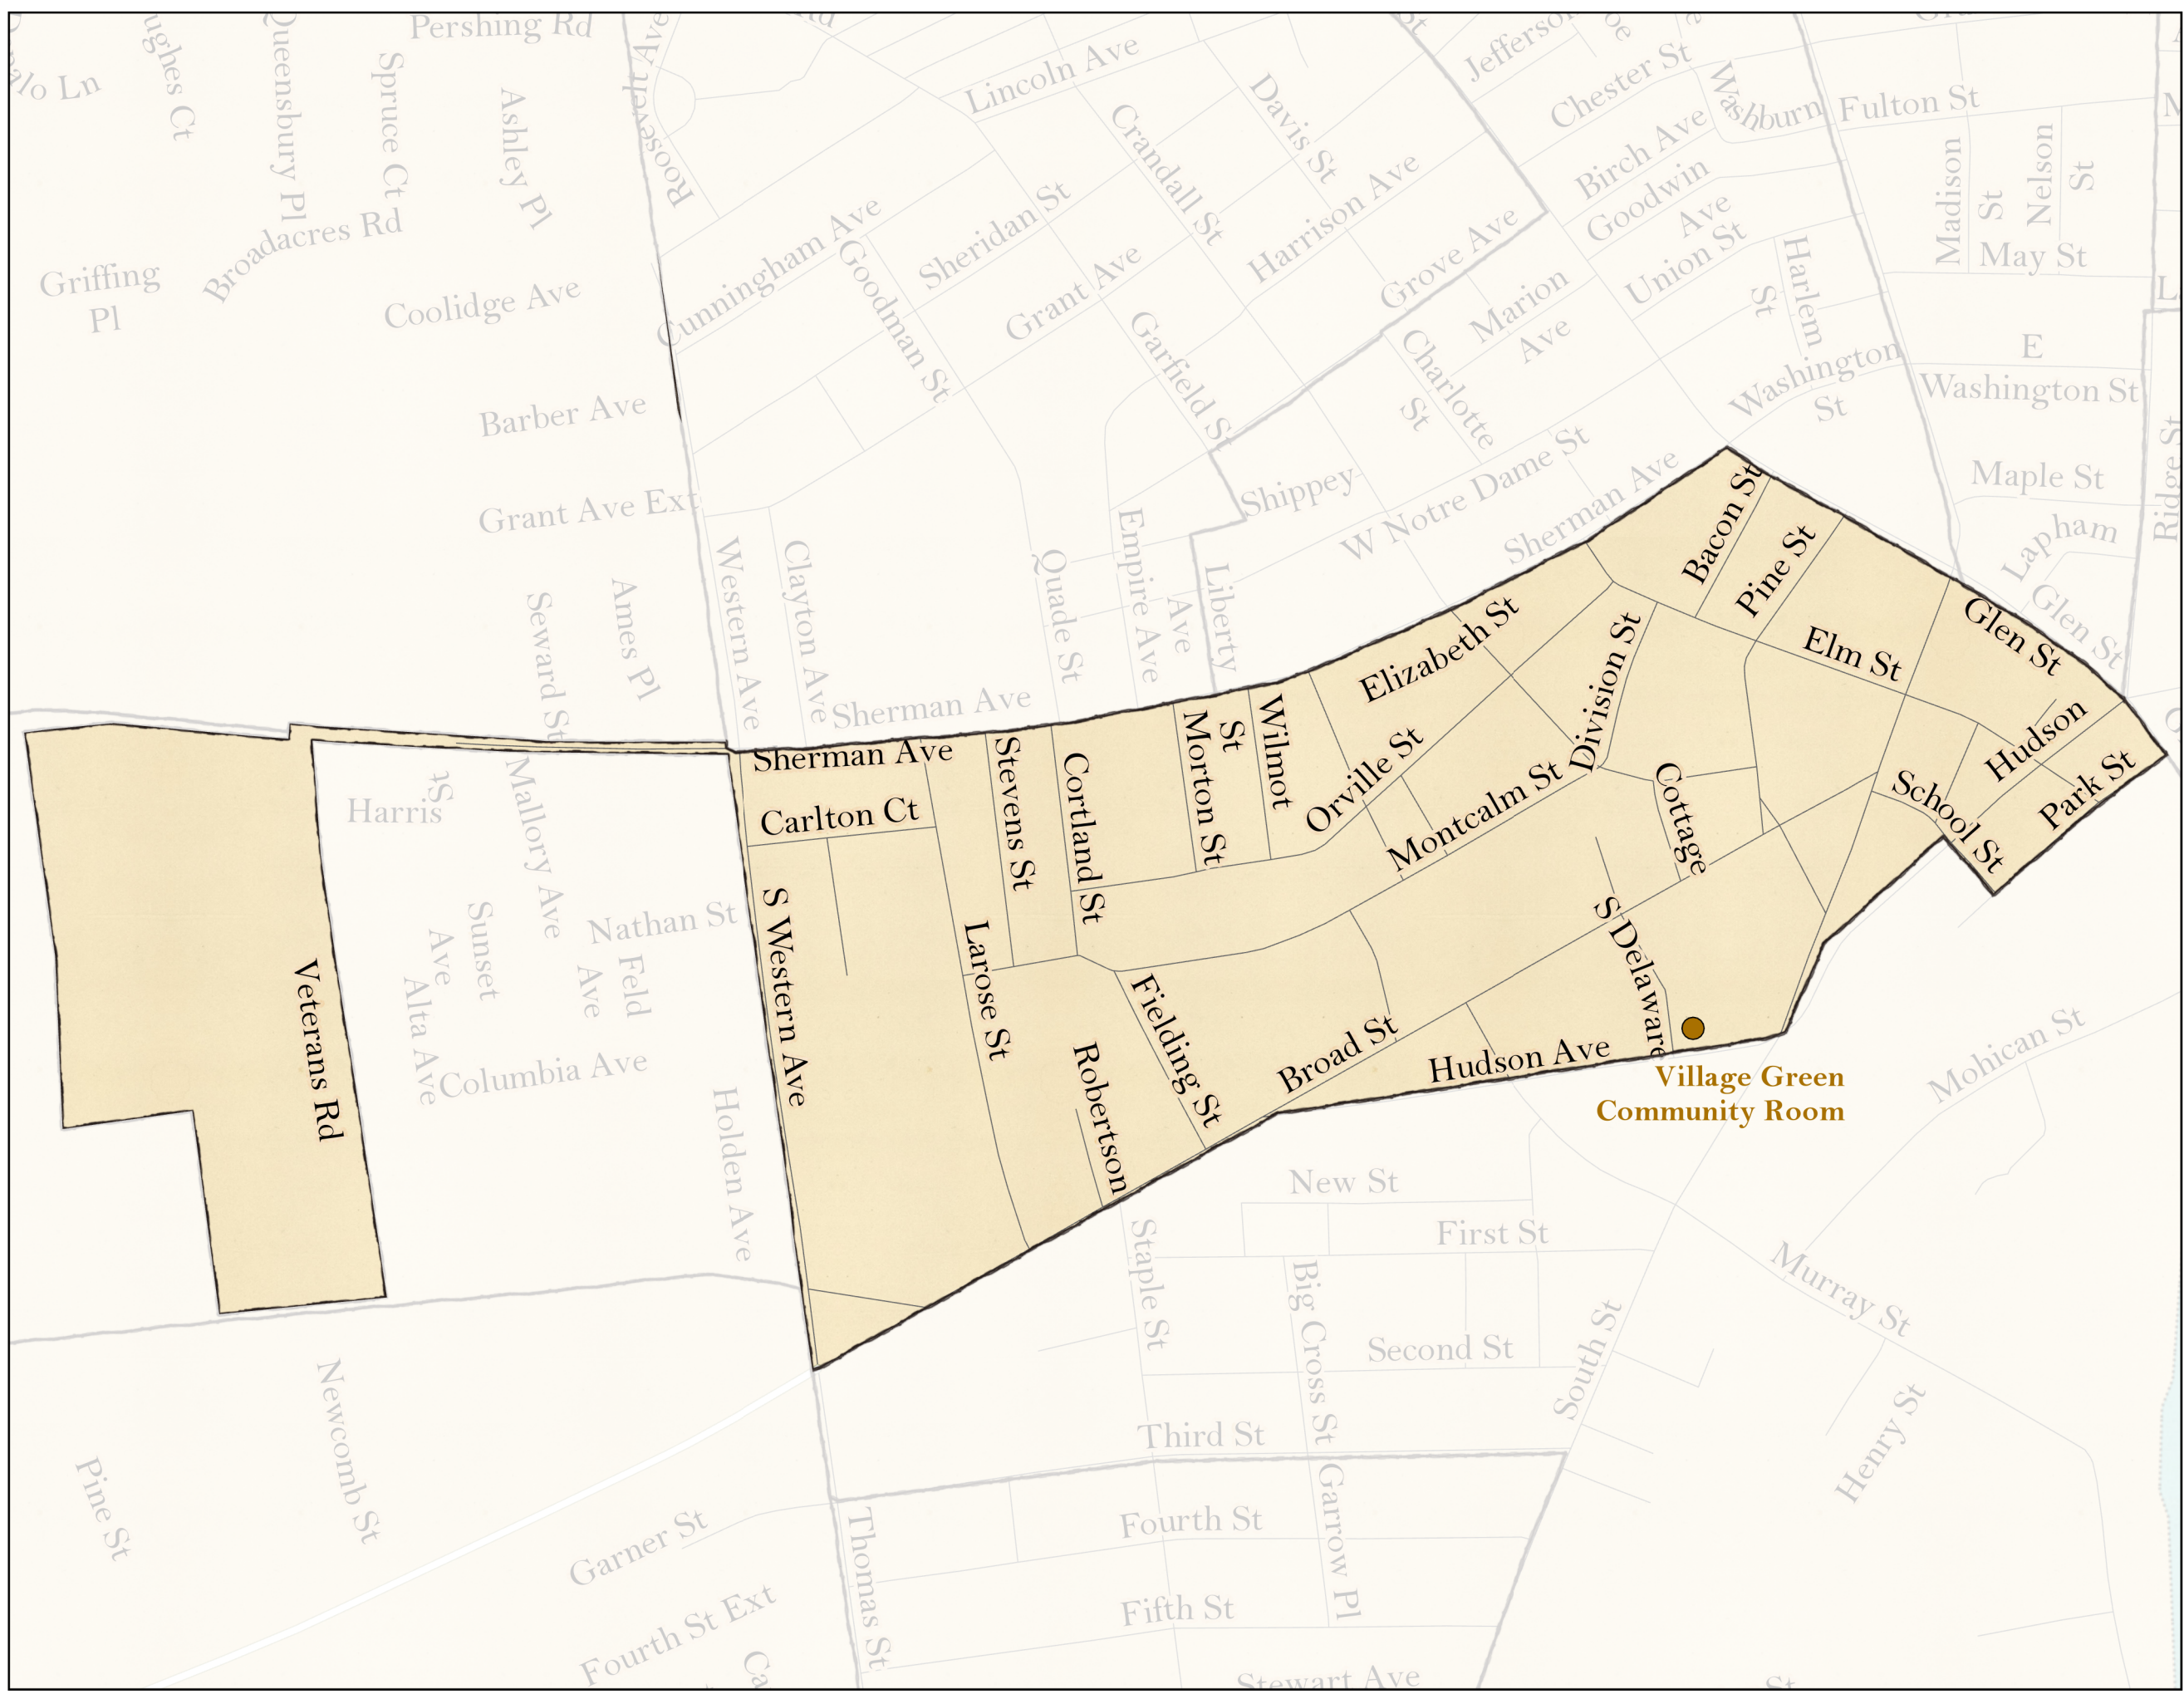

City of Glens Falls  
**ELECTION  
WARD 4  
DISTRICT 1**

●  
Polling Location:  
Village Green Apts.  
Community Room  
1 S Delaware Ave

map prepared by:  
Warren County GIS  
June 2019  
download these maps:  
[warrencountyny.gov/boe](http://warrencountyny.gov/boe)  
visit our interactive polling locator:  
[warrencountyny.gov/boemapper](http://warrencountyny.gov/boemapper)