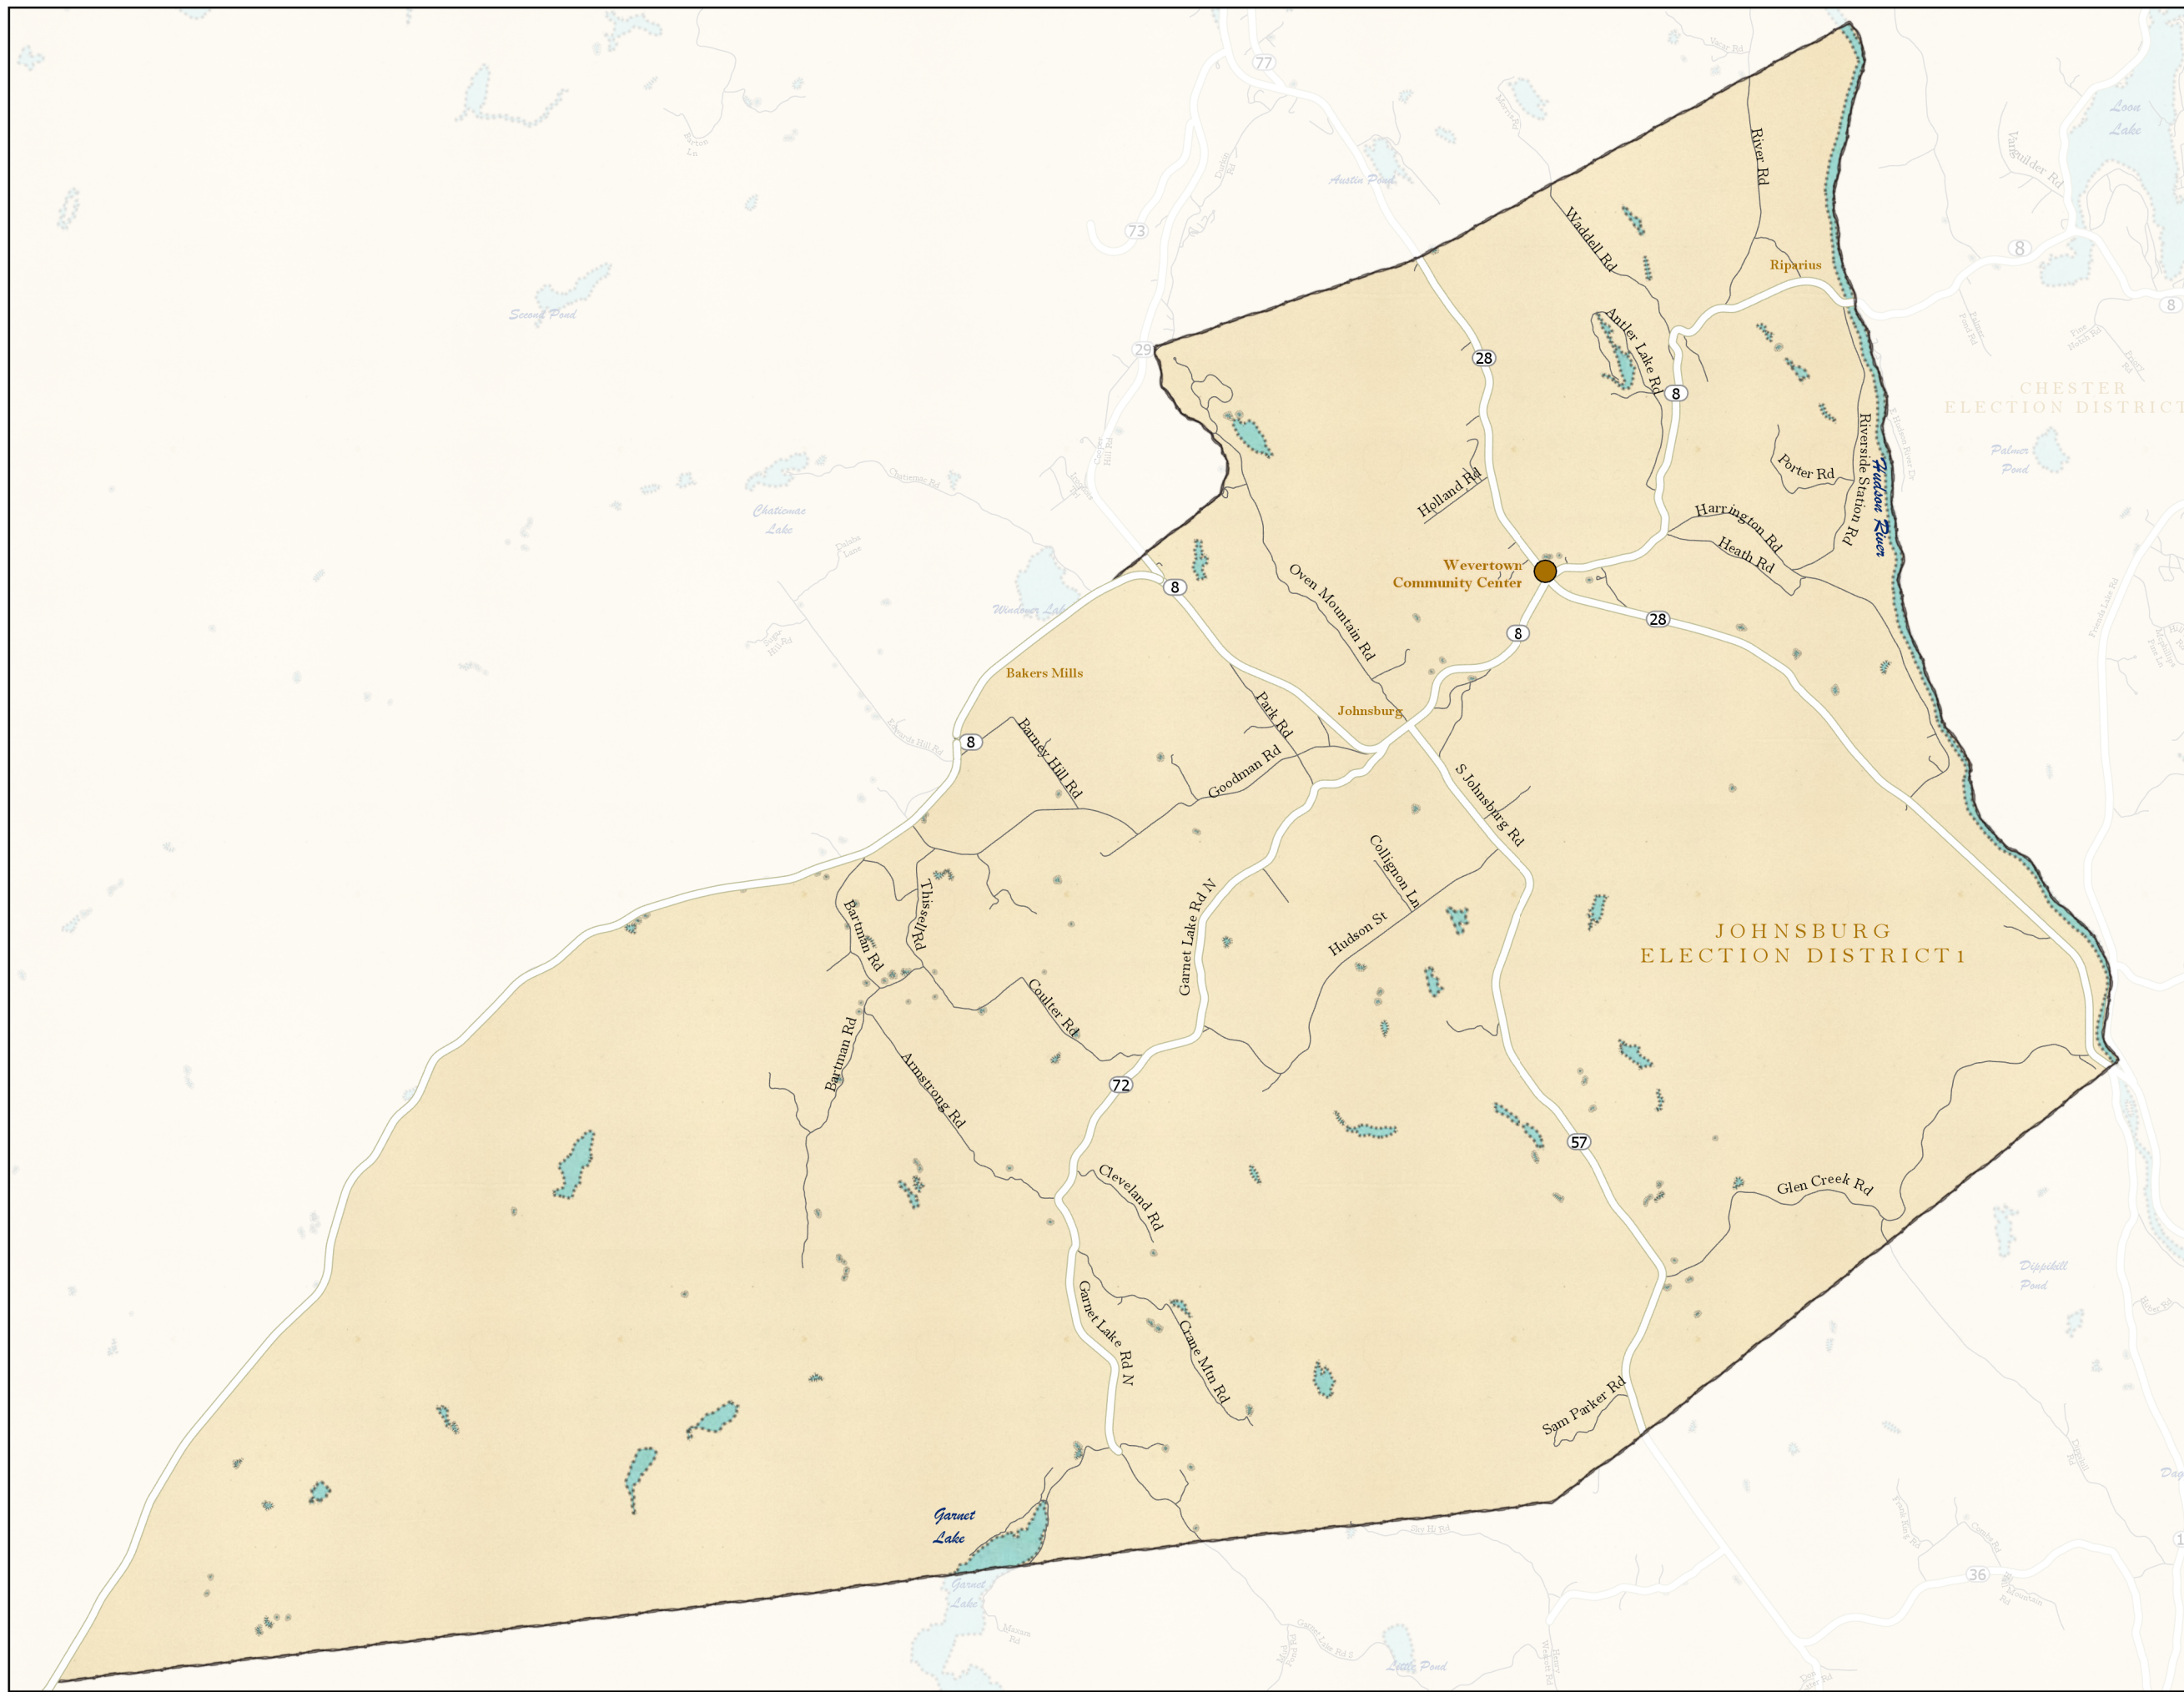

Town of Johnsburg
**ELECTION
DISTRICT 1**

Polling Location:
Wevertown Community Center
2370 State Route 28
Wevertown, NY 12886
518-251-2421

map prepared by:
Warren County GIS
June 2019
download these maps:
warrencountyny.gov/boe
visit our interactive polling locator:
warrencountyny.gov/boemapper