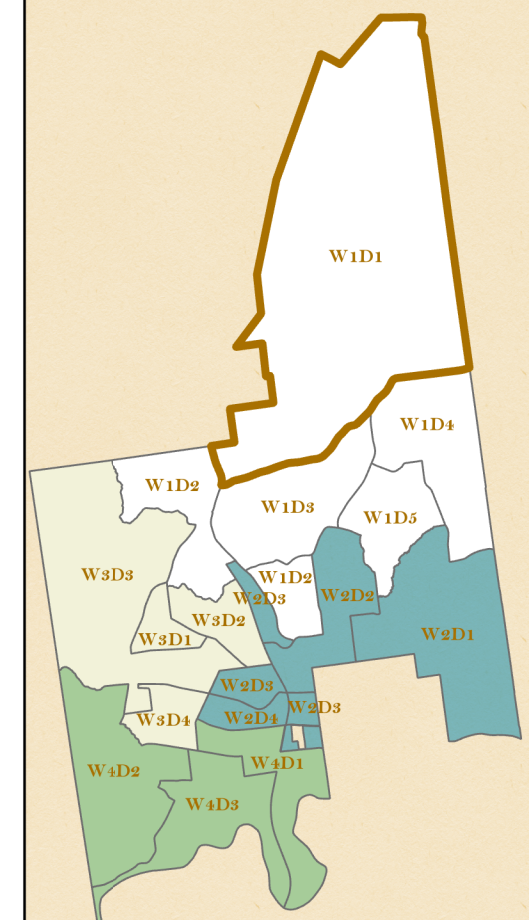

Town of Queensbury

**ELECTION
WARD 1
DISTRICT 1**

●
Polling Location:

North Queensbury Firehouse
2663 Ridge Rd
Queensbury, NY 12804
518-656-9614

map prepared by:
Warren County GIS
June 2019
download these maps:
warrencountyny.gov/boe
visit our interactive polling locator:
warrencountyny.gov/boemapper