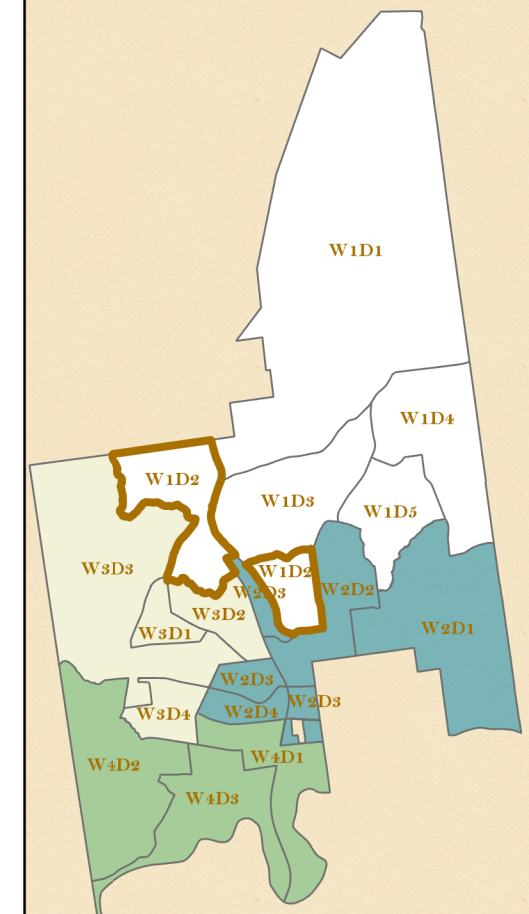

Town of Queensbury

# ELECTION WARD 1 DISTRICT 2

●  
Polling Location:

Warren County Municipal Center  
Human Services Building,  
Third Floor  
518-761-6458

map prepared by:  
Warren County GIS  
June 2019  
download these maps:  
[warrencountyny.gov/boe](http://warrencountyny.gov/boe)  
visit our interactive polling locator:  
[warrencountyny.gov/boemapper](http://warrencountyny.gov/boemapper)