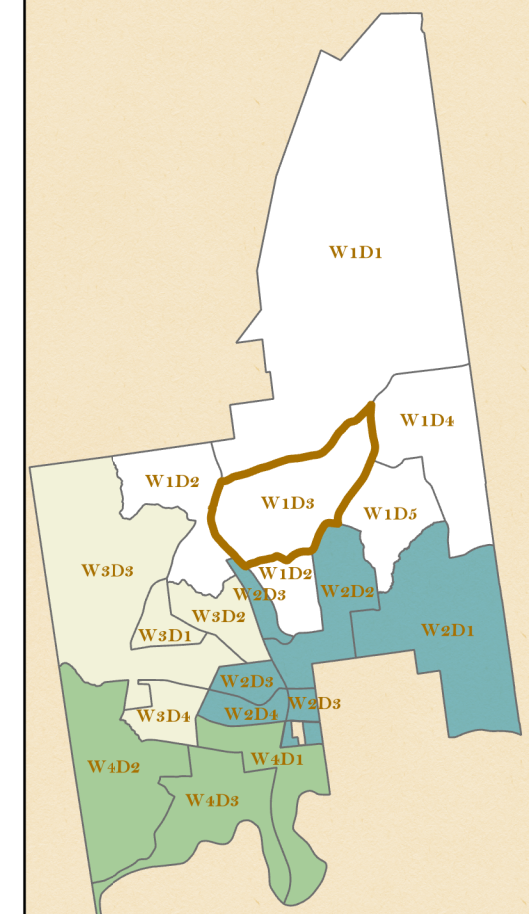

Town of Queensbury

**ELECTION
WARD 1
DISTRICT 3**

●
Polling Location:

Bay Ridge Firehouse
1080 Bay Rd
518-792-6979

map prepared by:
Warren County GIS
June 2019
download these maps:
warrencountyny.gov/boe
visit our interactive polling locator:
warrencountyny.gov/boemapper