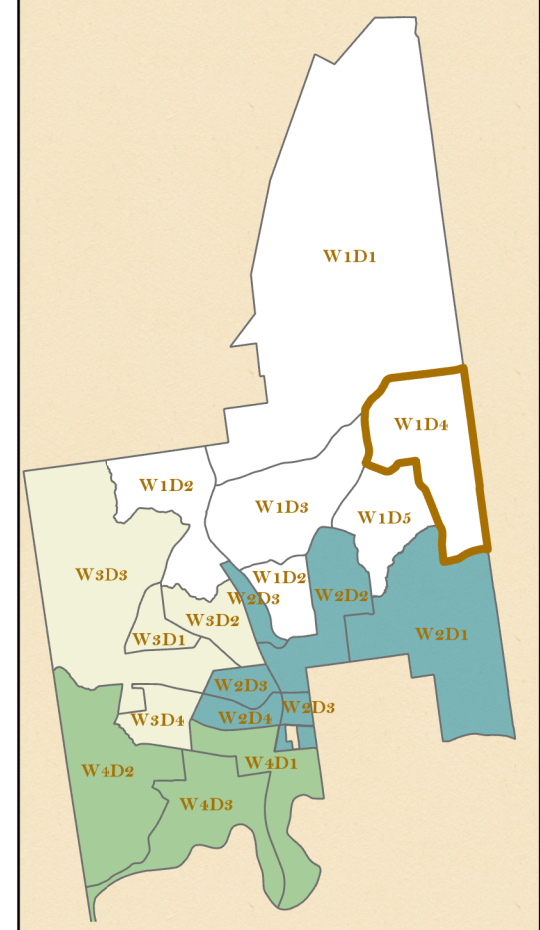

Town of Queensbury

**ELECTION  
WARD 1  
DISTRICT 4**

Polling Location:  
Bay Ridge Firehouse  
1080 Bay Rd  
518-792-6979

map prepared by:  
Warren County GIS  
June 2019  
download these maps:  
[warrencountyny.gov/boe](http://warrencountyny.gov/boe)  
visit our interactive polling locator:  
[warrencountyny.gov/boemapper](http://warrencountyny.gov/boemapper)