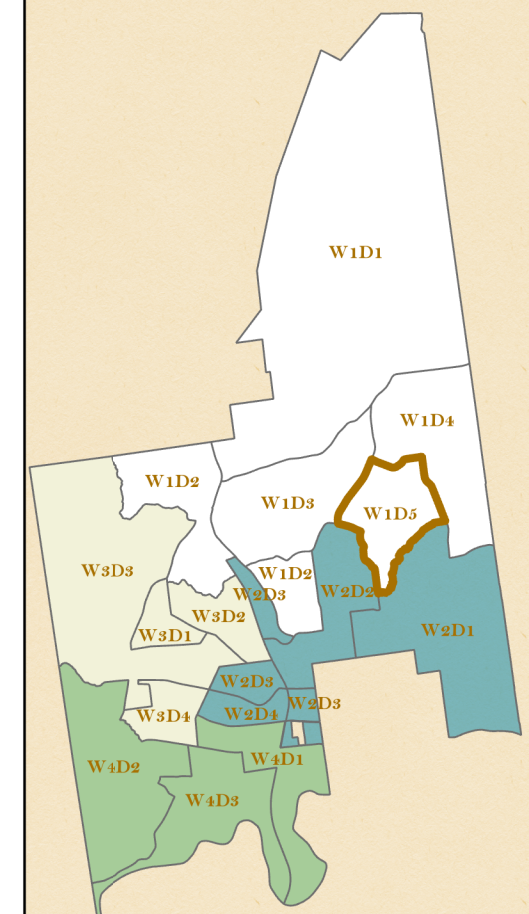

Town of Queensbury

**ELECTION  
WARD 1  
DISTRICT 5**

●  
Polling Location:

Bay Ridge Firehouse  
1080 Bay Rd  
518-792-6979

map prepared by:  
Warren County GIS  
June 2019  
download these maps:  
[warrencountyny.gov/boe](http://warrencountyny.gov/boe)  
visit our interactive polling locator:  
[warrencountyny.gov/boemapper](http://warrencountyny.gov/boemapper)