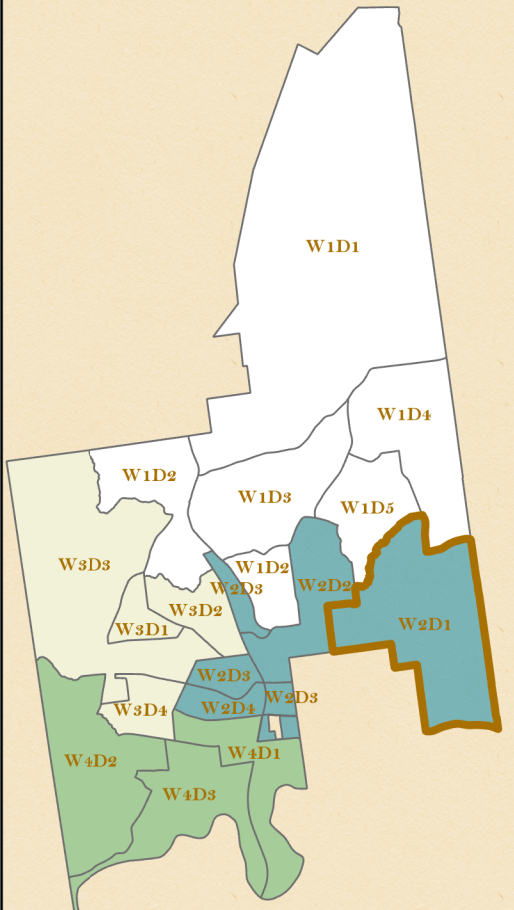

Town of Queensbury

**ELECTION
WARD 2
DISTRICT 1**

●
Polling Location:

Queensbury Activity Center,
Haviland Rd Entrance
742 Bay Rd
518-761-8200

map prepared by:
Warren County GIS
June 2019
download these maps:
warrencountyny.gov/boe
visit our interactive polling locator:
warrencountyny.gov/boemapper