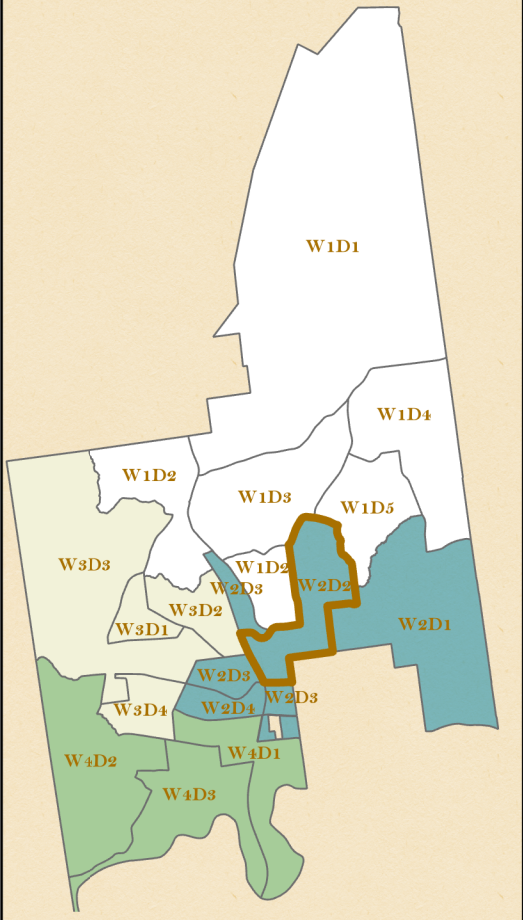

● Queensbury Activity Center

Town of Queensbury

ELECTION WARD 2 DISTRICT 2

●
Polling Location:

Queensbury Activity Center,
Haviland Rd Entrance
742 Bay Rd
518-761-8200

map prepared by:
Warren County GIS
June 2019
download these maps:
warrencountyny.gov/boe
visit our interactive polling locator:
warrencountyny.gov/boemapper