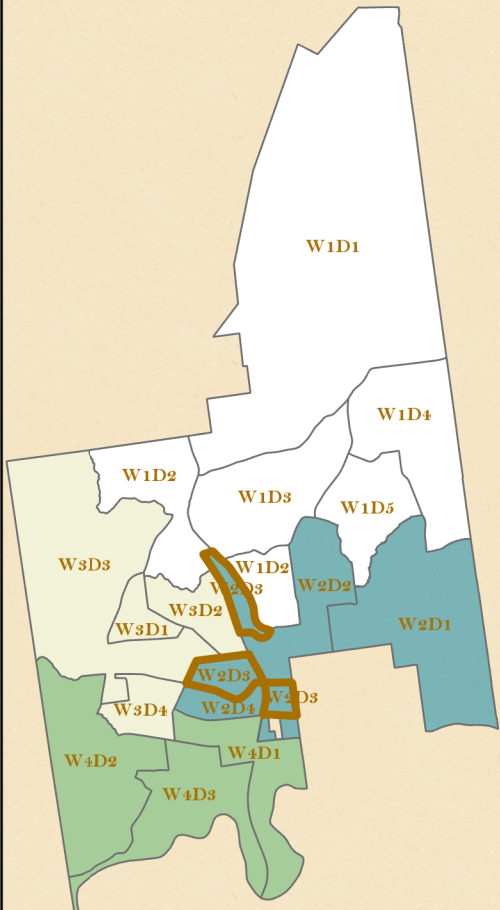

Town of Queensbury

**ELECTION
WARD 2
DISTRICT 3**

●
Polling Location:

Queensbury Activity Center,
Haviland Rd Entrance
742 Bay Rd
518-761-8200

map prepared by:
Warren County GIS
June 2019
download these maps:
warrencountyny.gov/boe
visit our interactive polling locator:
warrencountyny.gov/boemapper