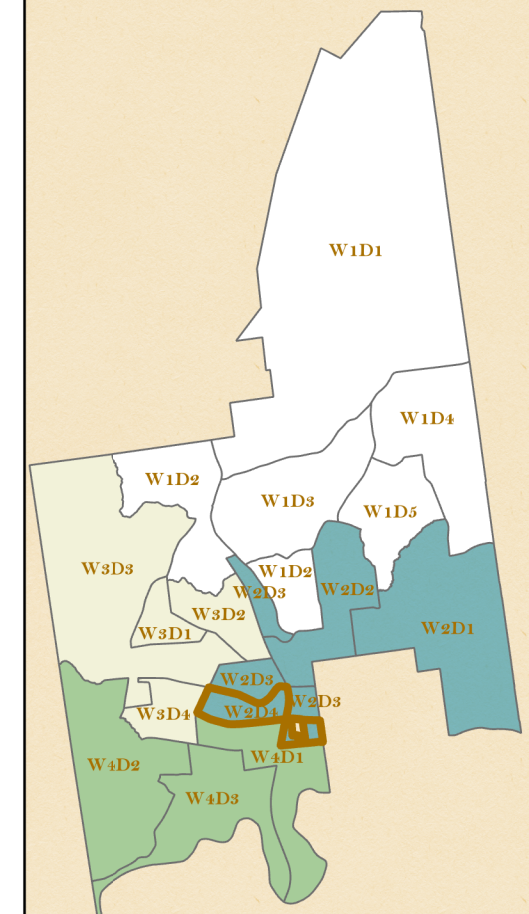

Town of Queensbury

**ELECTION
WARD 2
DISTRICT 4**

●
Polling Location:

West Glens Falls Firehouse
33 Luzerne Rd
518-792-8144

map prepared by:
Warren County GIS
June 2019
download these maps:
warrencountyny.gov/boe
visit our interactive polling locator:
warrencountyny.gov/boemapper