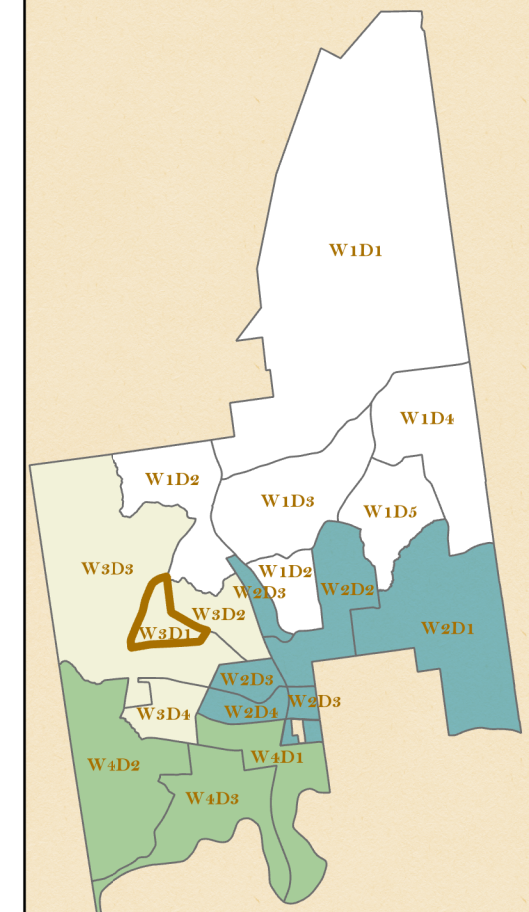

Town of Queensbury

**ELECTION
WARD 3
DISTRICT 1**

●
Polling Location:

Queensbury Intermediate
School Gymnasium (in back)
425 Aviation Rd
518-824-2609

map prepared by:
Warren County GIS
June 2019
download these maps:
warrencountyny.gov/boe
visit our interactive polling locator:
warrencountyny.gov/boemapper