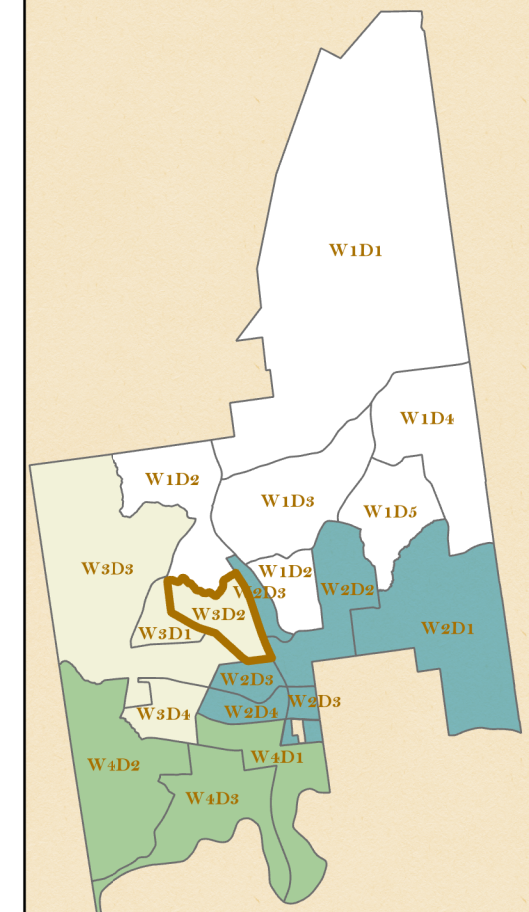

Town of Queensbury

**ELECTION
WARD 3
DISTRICT 2**

●
Polling Location:

Queensbury Intermediate
School Gymnasium (in back)
425 Aviation Rd
518-824-2609

map prepared by:
Warren County GIS
June 2019
download these maps:
warrencountyny.gov/boe
visit our interactive polling locator:
warrencountyny.gov/boemapper