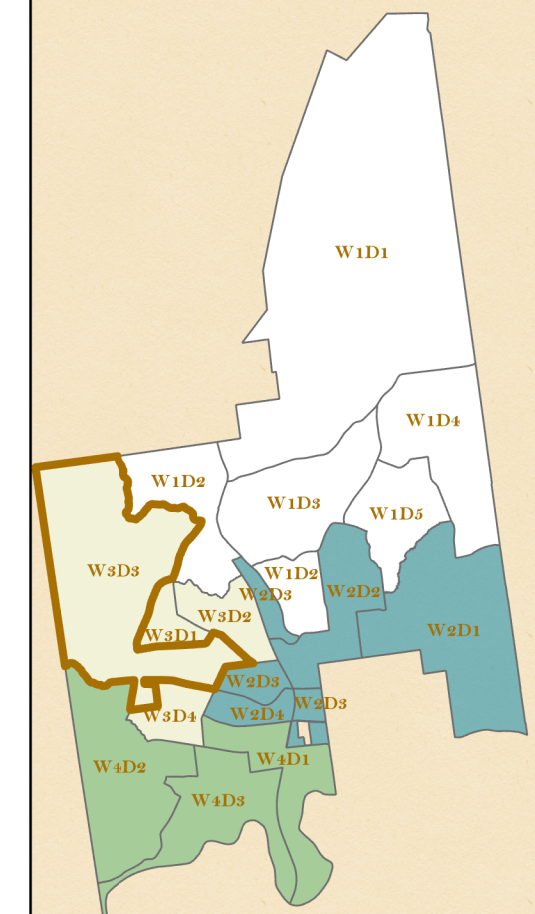

Town of Queensbury

**ELECTION  
WARD 3  
DISTRICT 3**

●  
Polling Location:

Queensbury Intermediate  
School Gymnasium (in back)  
425 Aviation Rd  
518-824-2609

map prepared by:  
Warren County GIS  
June 2019  
download these maps:  
[warrencountyny.gov/boe](http://warrencountyny.gov/boe)  
visit our interactive polling locator:  
[warrencountyny.gov/boemapper](http://warrencountyny.gov/boemapper)