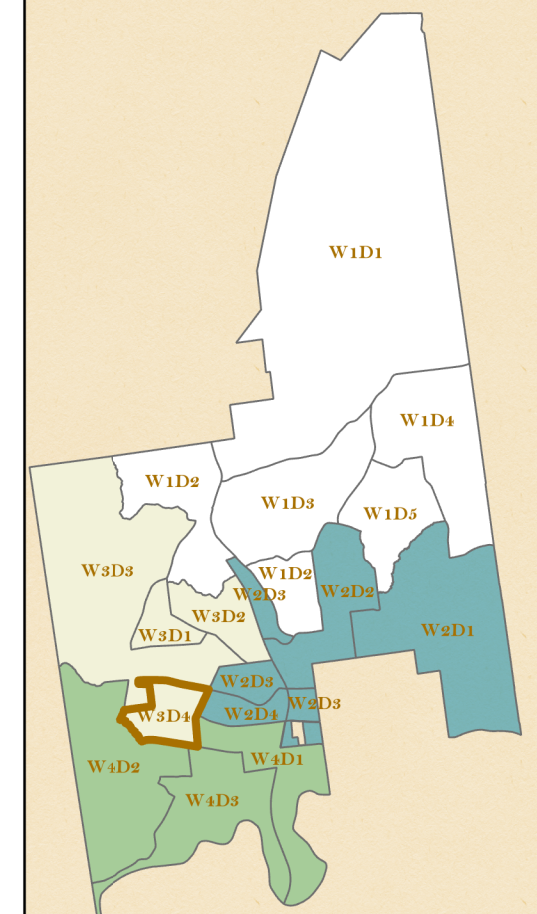

Town of Queensbury

# ELECTION WARD 3 DISTRICT 4

●  
Polling Location:

West Glens Falls Firehouse  
33 Luzerne Rd  
518-792-8144

map prepared by:  
Warren County GIS  
June 2019  
download these maps:  
[warrencountyny.gov/boe](http://warrencountyny.gov/boe)  
visit our interactive polling locator:  
[warrencountyny.gov/boemapper](http://warrencountyny.gov/boemapper)