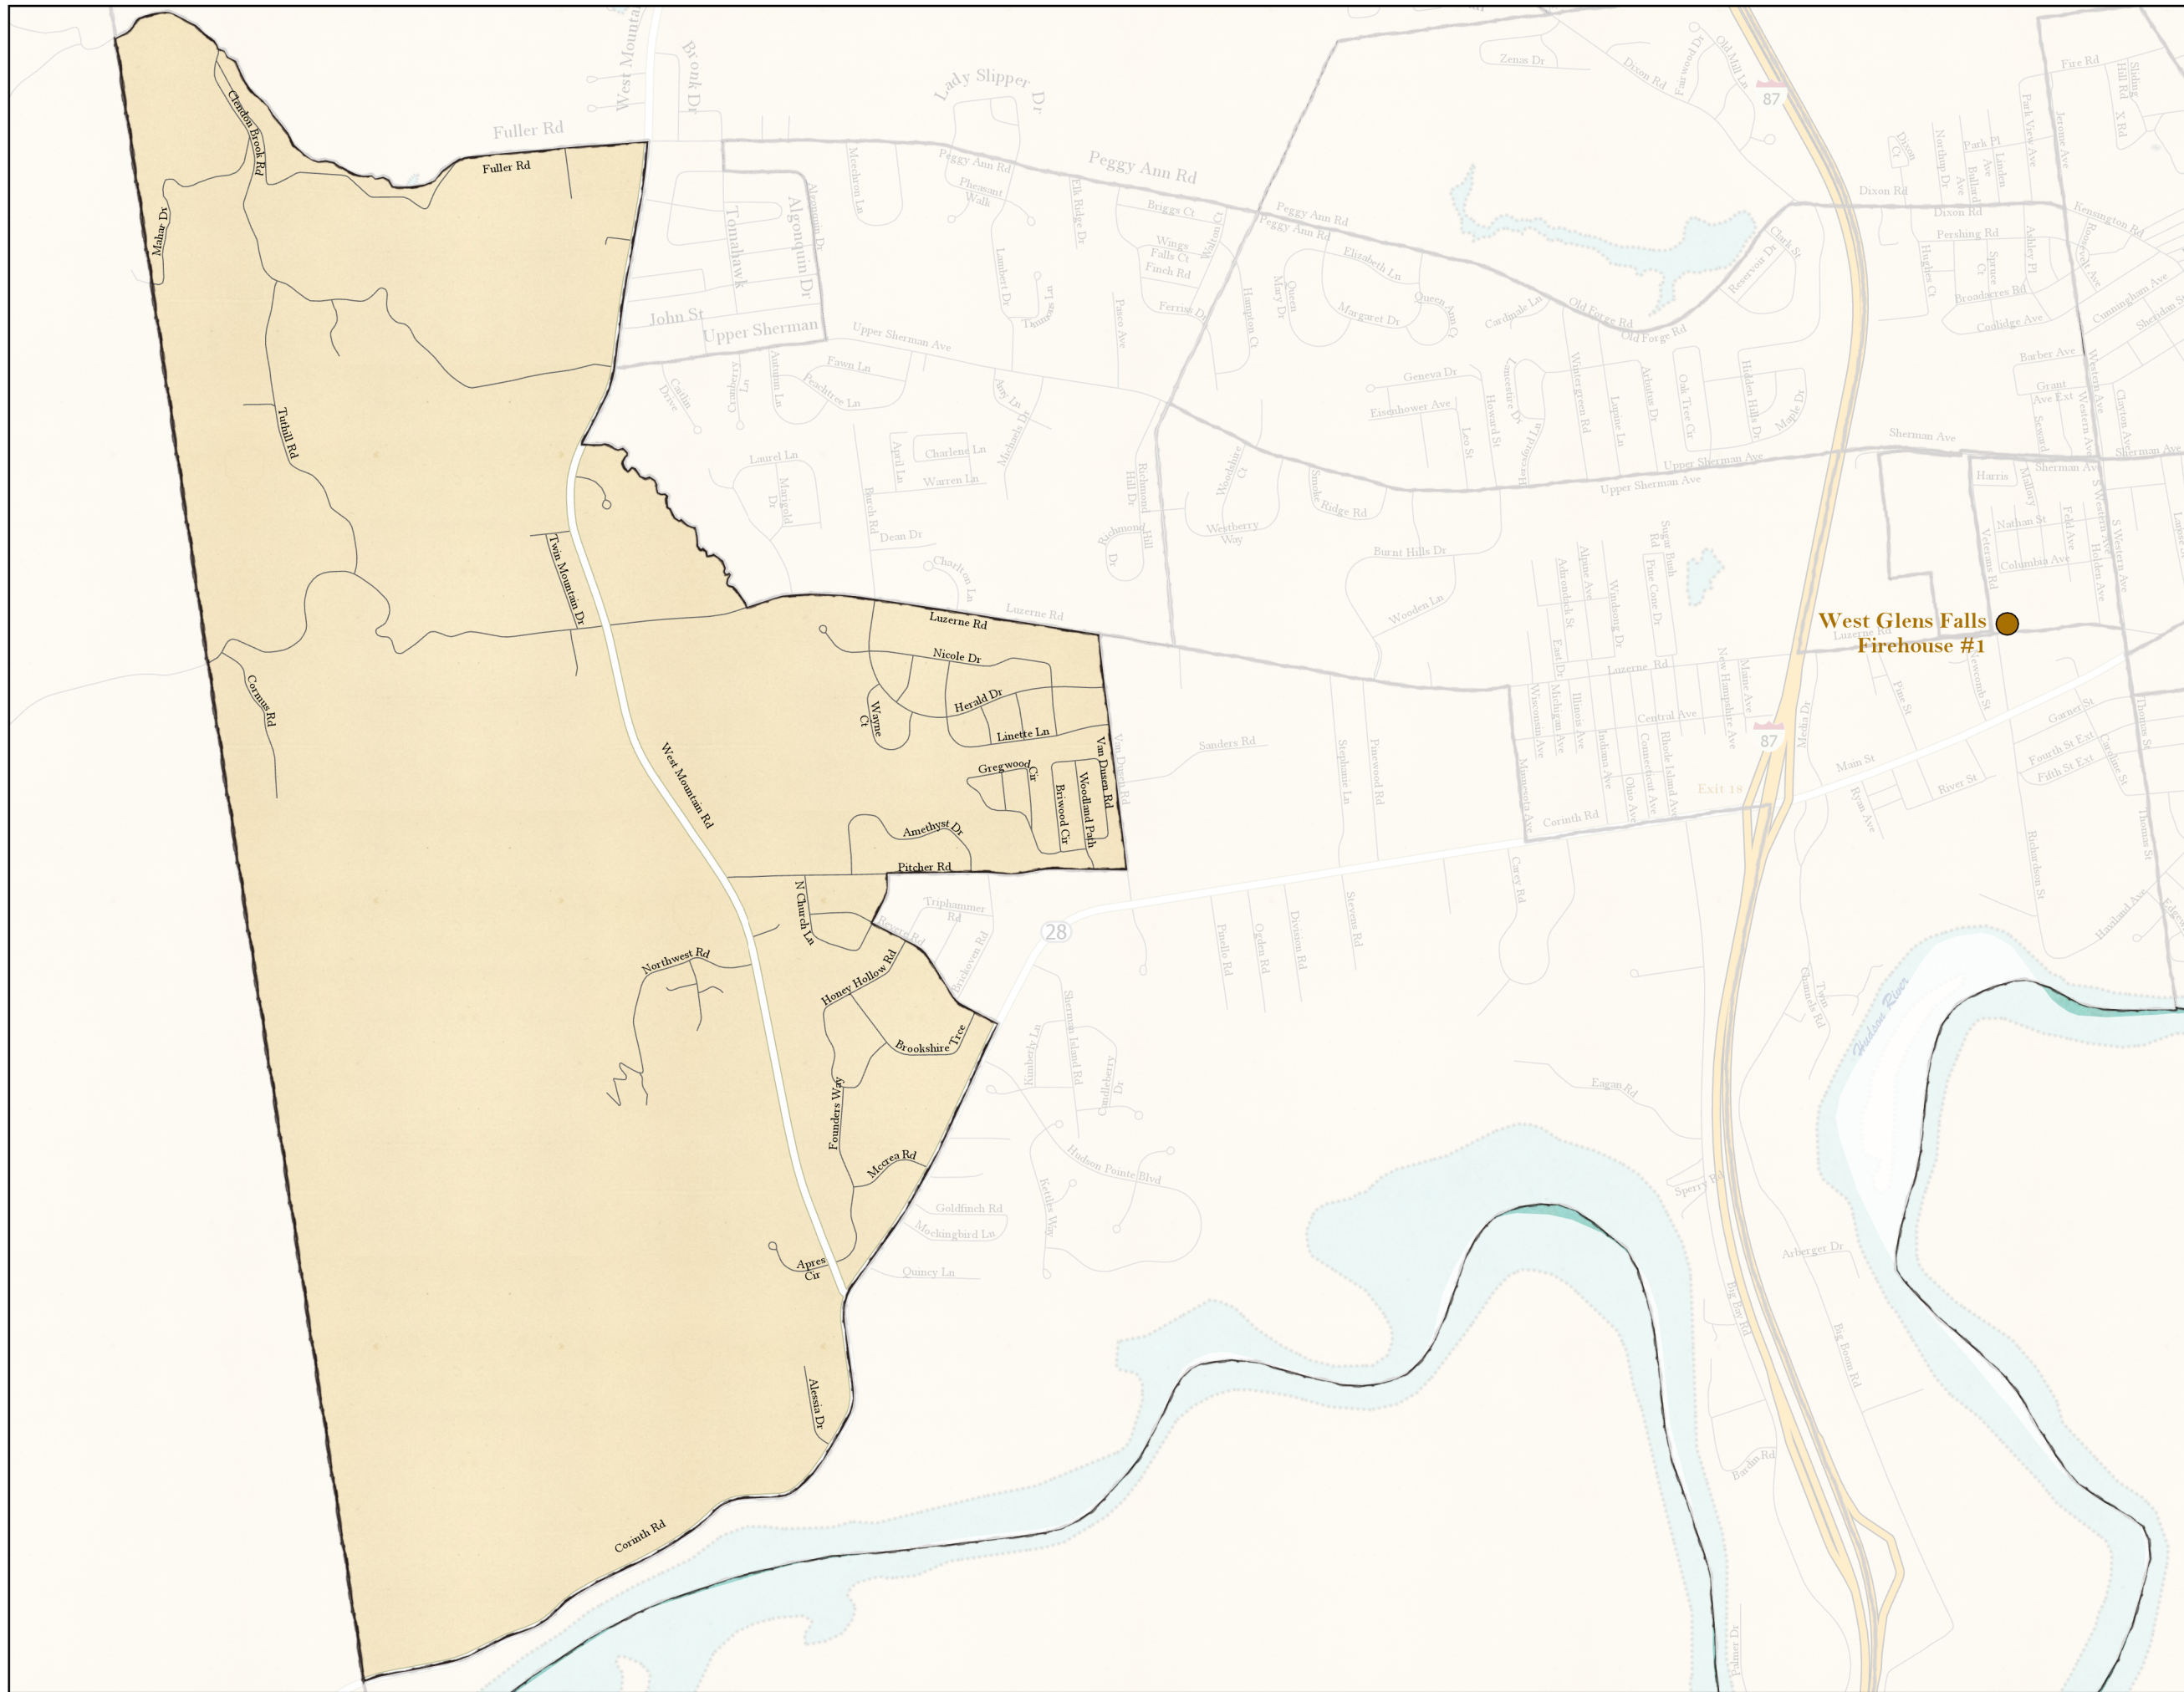

Town of Queensbury

**ELECTION
WARD 4
DISTRICT 2**

●
Polling Location:

West Glens Falls Firehouse
33 Luzerne Rd
518-792-8144

map prepared by:
Warren County GIS
June 2019
download these maps:
warrencountyny.gov/boe
visit our interactive polling locator:
warrencountyny.gov/boemapper