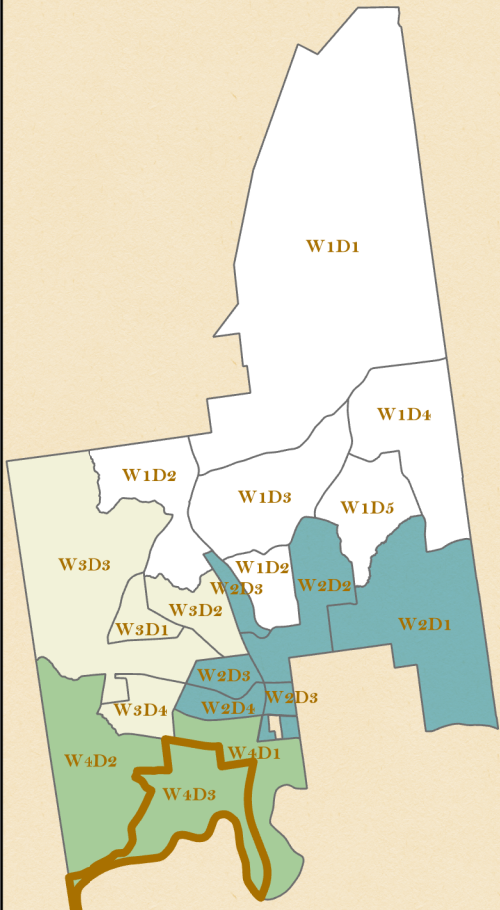

Town of Queensbury  
**ELECTION  
 WARD 4  
 DISTRICT 3**

●  
 Polling Location:  
 West Glens Falls Firehouse  
 33 Luzerne Rd  
 518-792-8144

map prepared by:  
 Warren County GIS  
 June 2019  
 download these maps:  
[warrencountyny.gov/boe](http://warrencountyny.gov/boe)  
 visit our interactive polling locator:  
[warrencountyny.gov/boemapper](http://warrencountyny.gov/boemapper)