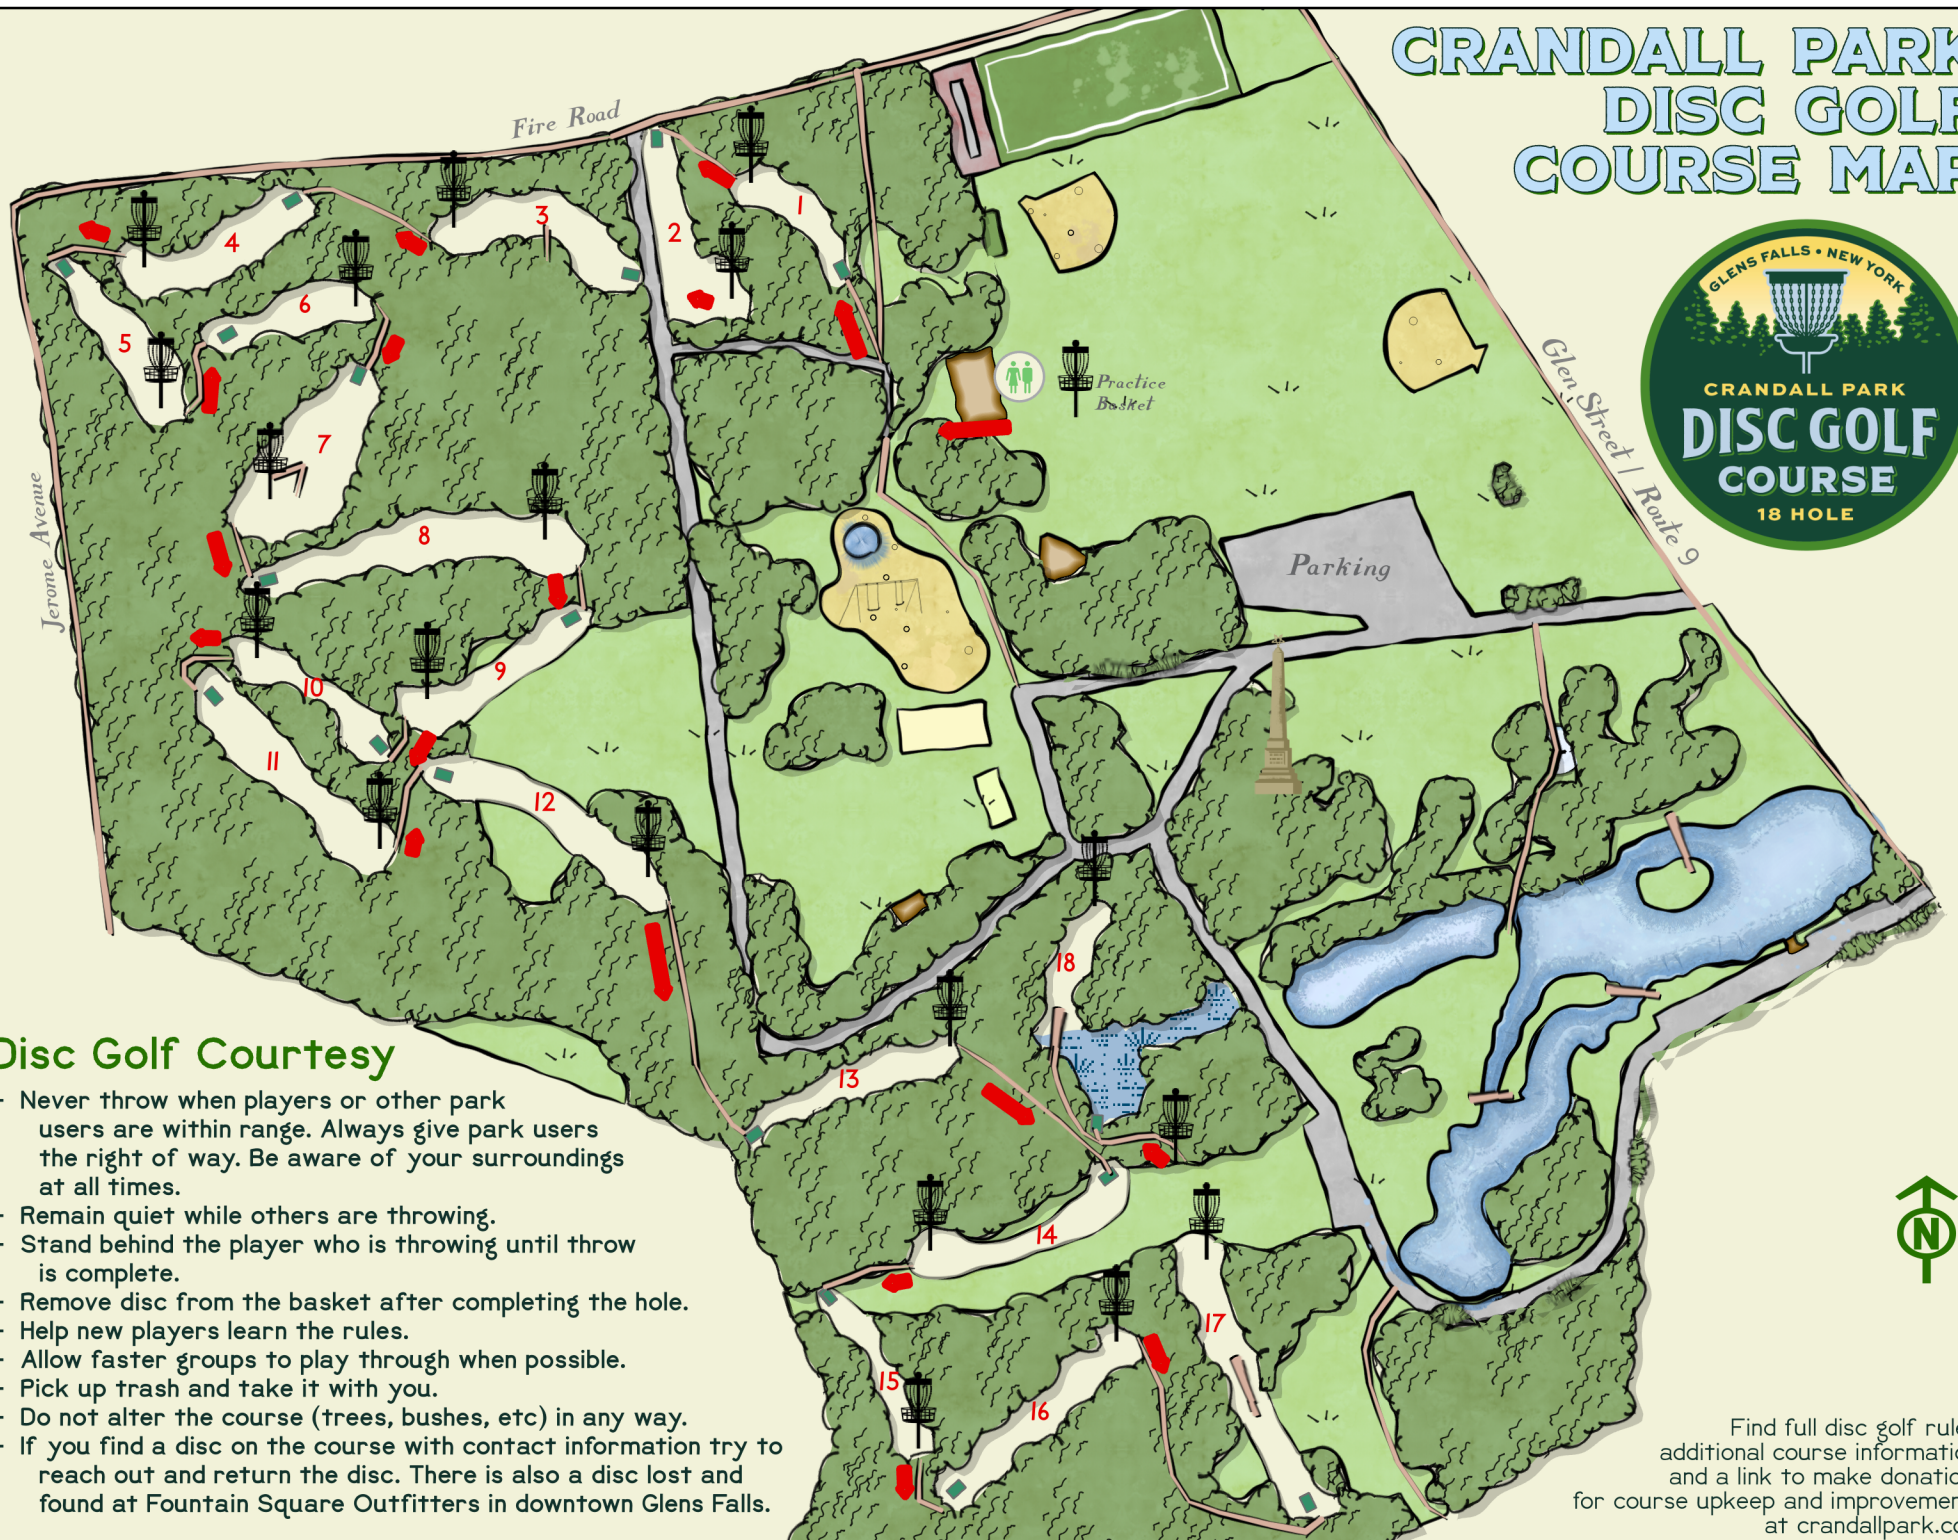

# CRANDALL PARK DISC GOLF COURSE MAP

## Disc Golf Courtesy

- Never throw when players or other park users are within range. Always give park users the right of way. Be aware of your surroundings at all times.
- Remain quiet while others are throwing.
- Stand behind the player who is throwing until throw is complete.
- Remove disc from the basket after completing the hole.
- Help new players learn the rules.
- Allow faster groups to play through when possible.
- Pick up trash and take it with you.
- Do not alter the course (trees, bushes, etc) in any way.
- If you find a disc on the course with contact information try to reach out and return the disc. There is also a disc lost and found at Fountain Square Outfitters in downtown Glens Falls.

Find full disc golf rules, additional course information, and a link to make donations for course upkeep and improvements at [crandallpark.com](http://crandallpark.com)