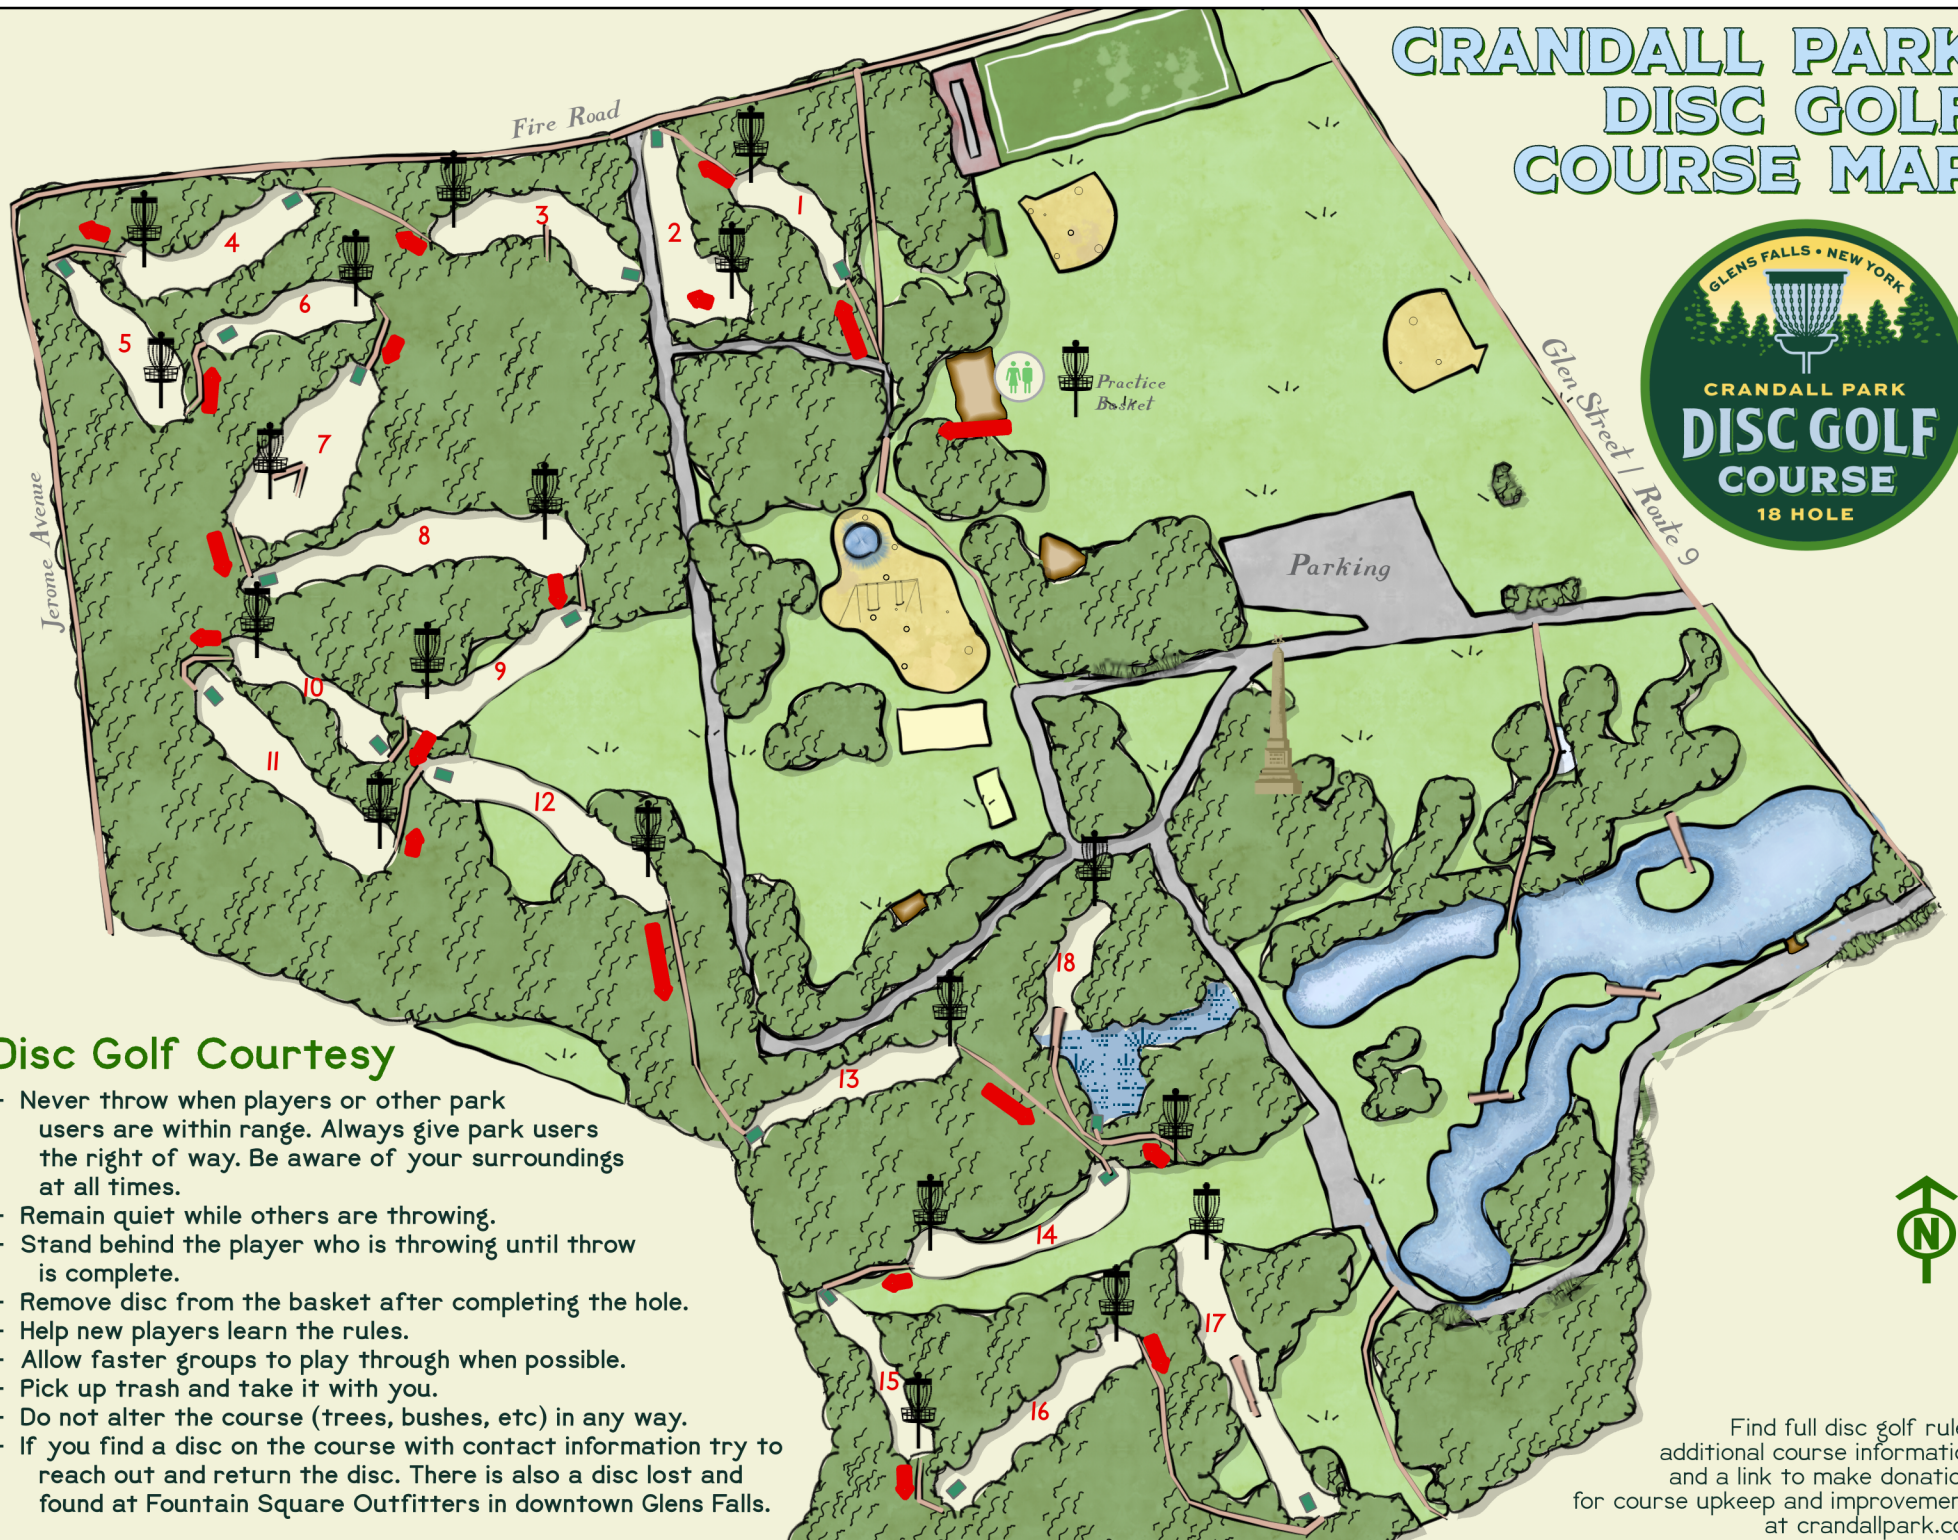

CRANDALL PARK DISC GOLF COURSE MAP

Disc Golf Courtesy

- Never throw when players or other park users are within range. Always give park users the right of way. Be aware of your surroundings at all times.
- Remain quiet while others are throwing.
- Stand behind the player who is throwing until throw is complete.
- Remove disc from the basket after completing the hole.
- Help new players learn the rules.
- Allow faster groups to play through when possible.
- Pick up trash and take it with you.
- Do not alter the course (trees, bushes, etc) in any way.
- If you find a disc on the course with contact information try to reach out and return the disc. There is also a disc lost and found at Fountain Square Outfitters in downtown Glens Falls.

Find full disc golf rules, additional course information, and a link to make donations for course upkeep and improvements at crandallpark.com