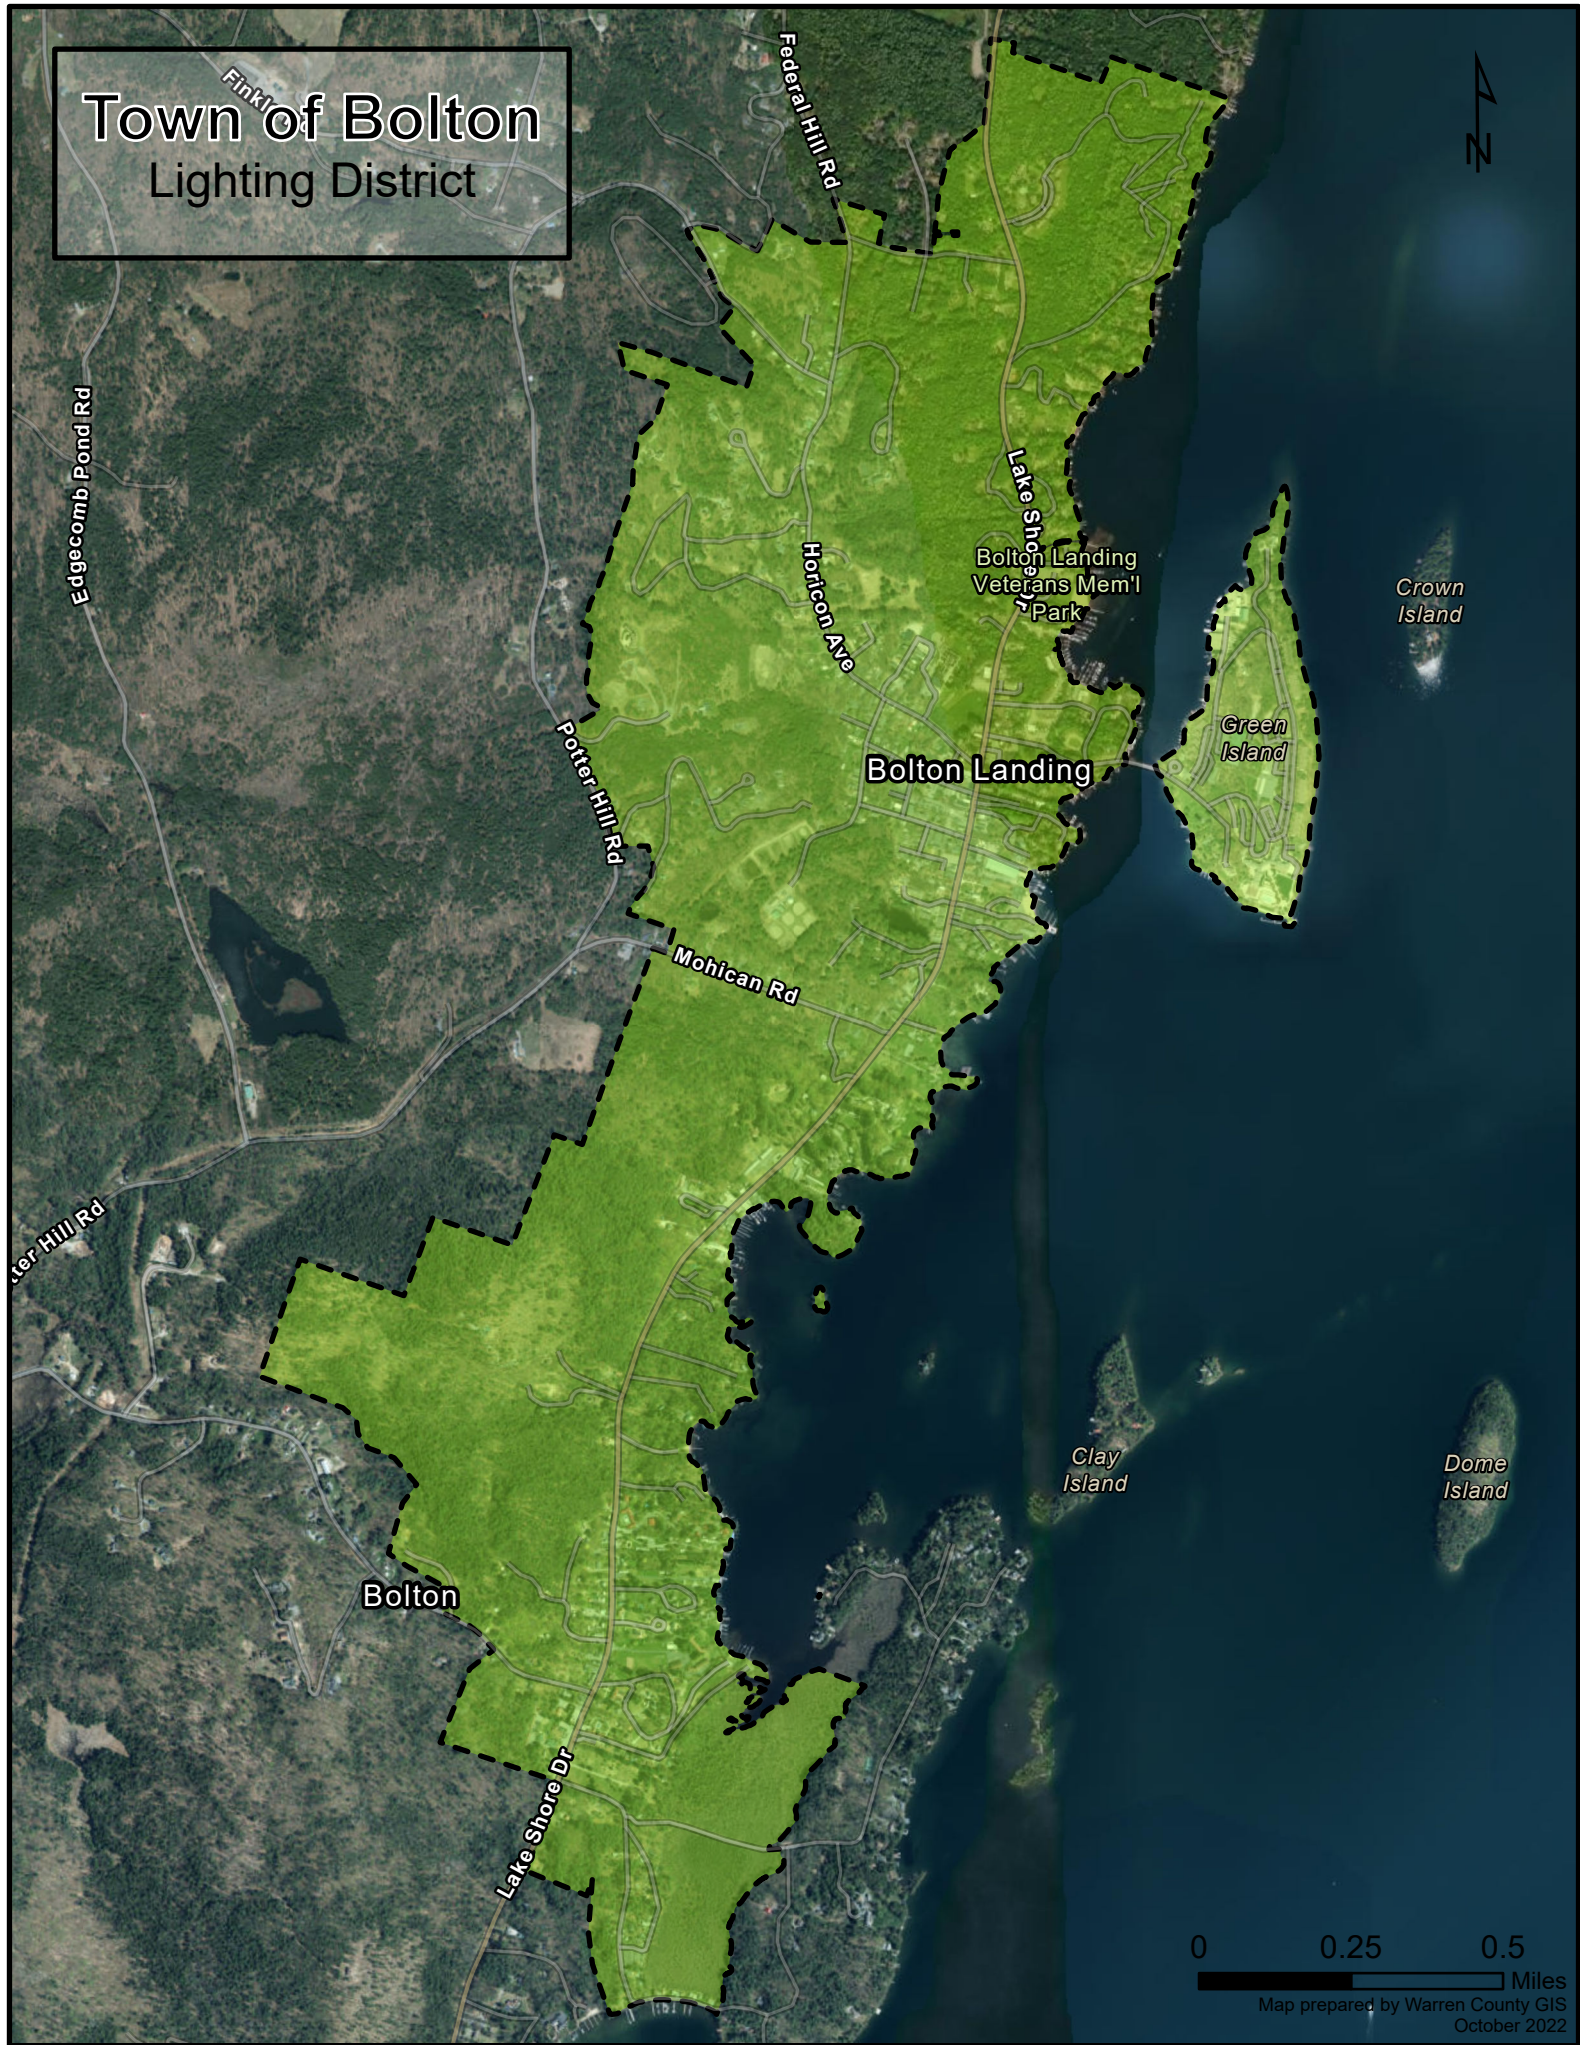

Town of Bolton Lighting District

0 0.25 0.5 Miles
Map prepared by Warren County GIS
October 2022