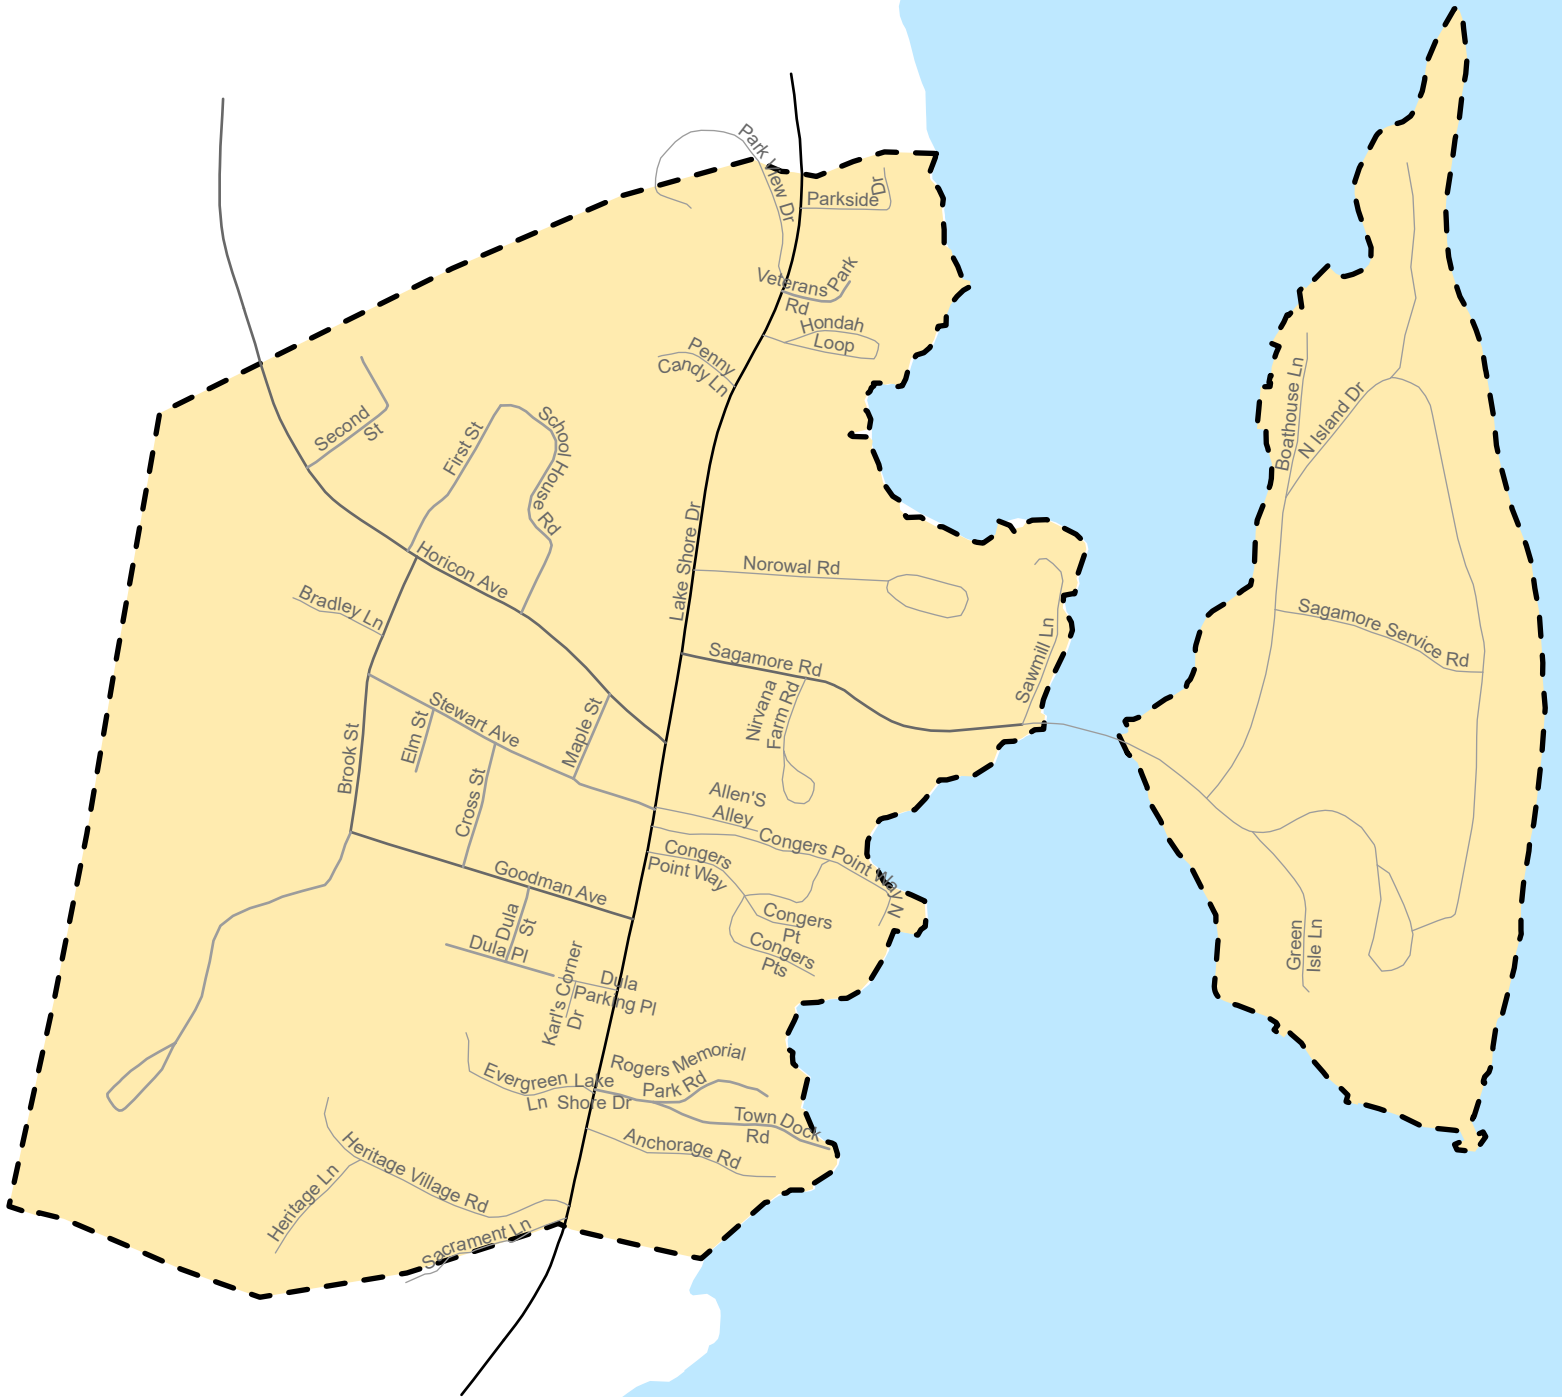

Town of Bolton Sewer District

Map prepared by Warren County GIS
September 2022