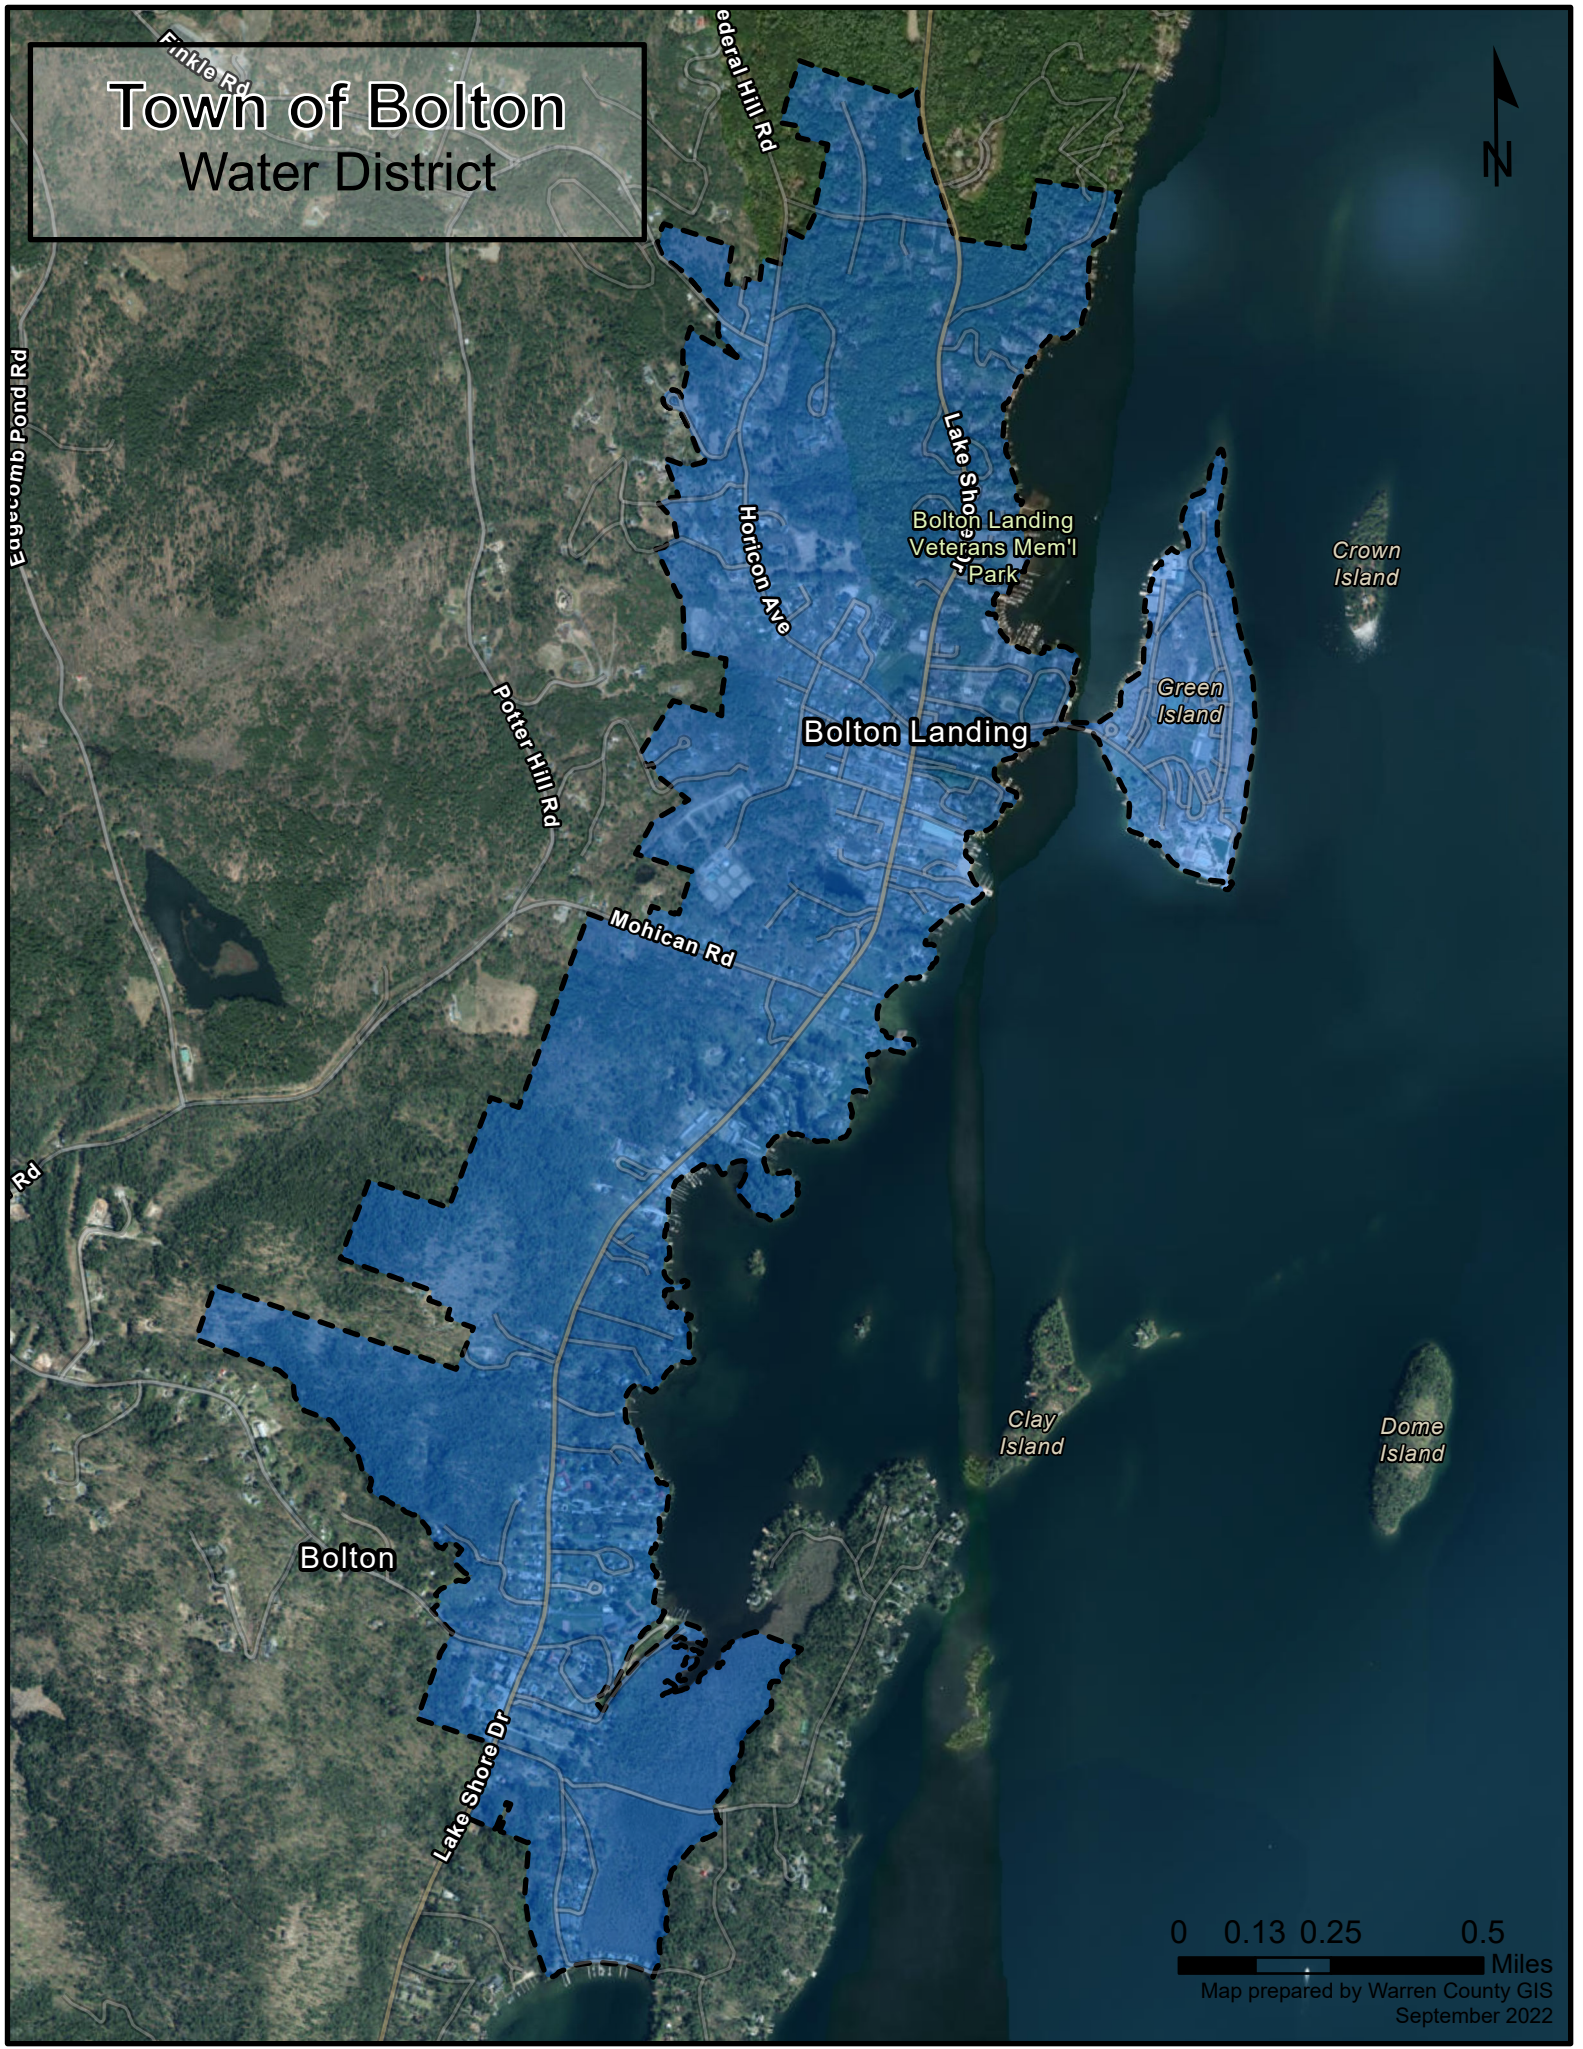

# Town of Bolton Water District

Map prepared by Warren County GIS  
September 2022