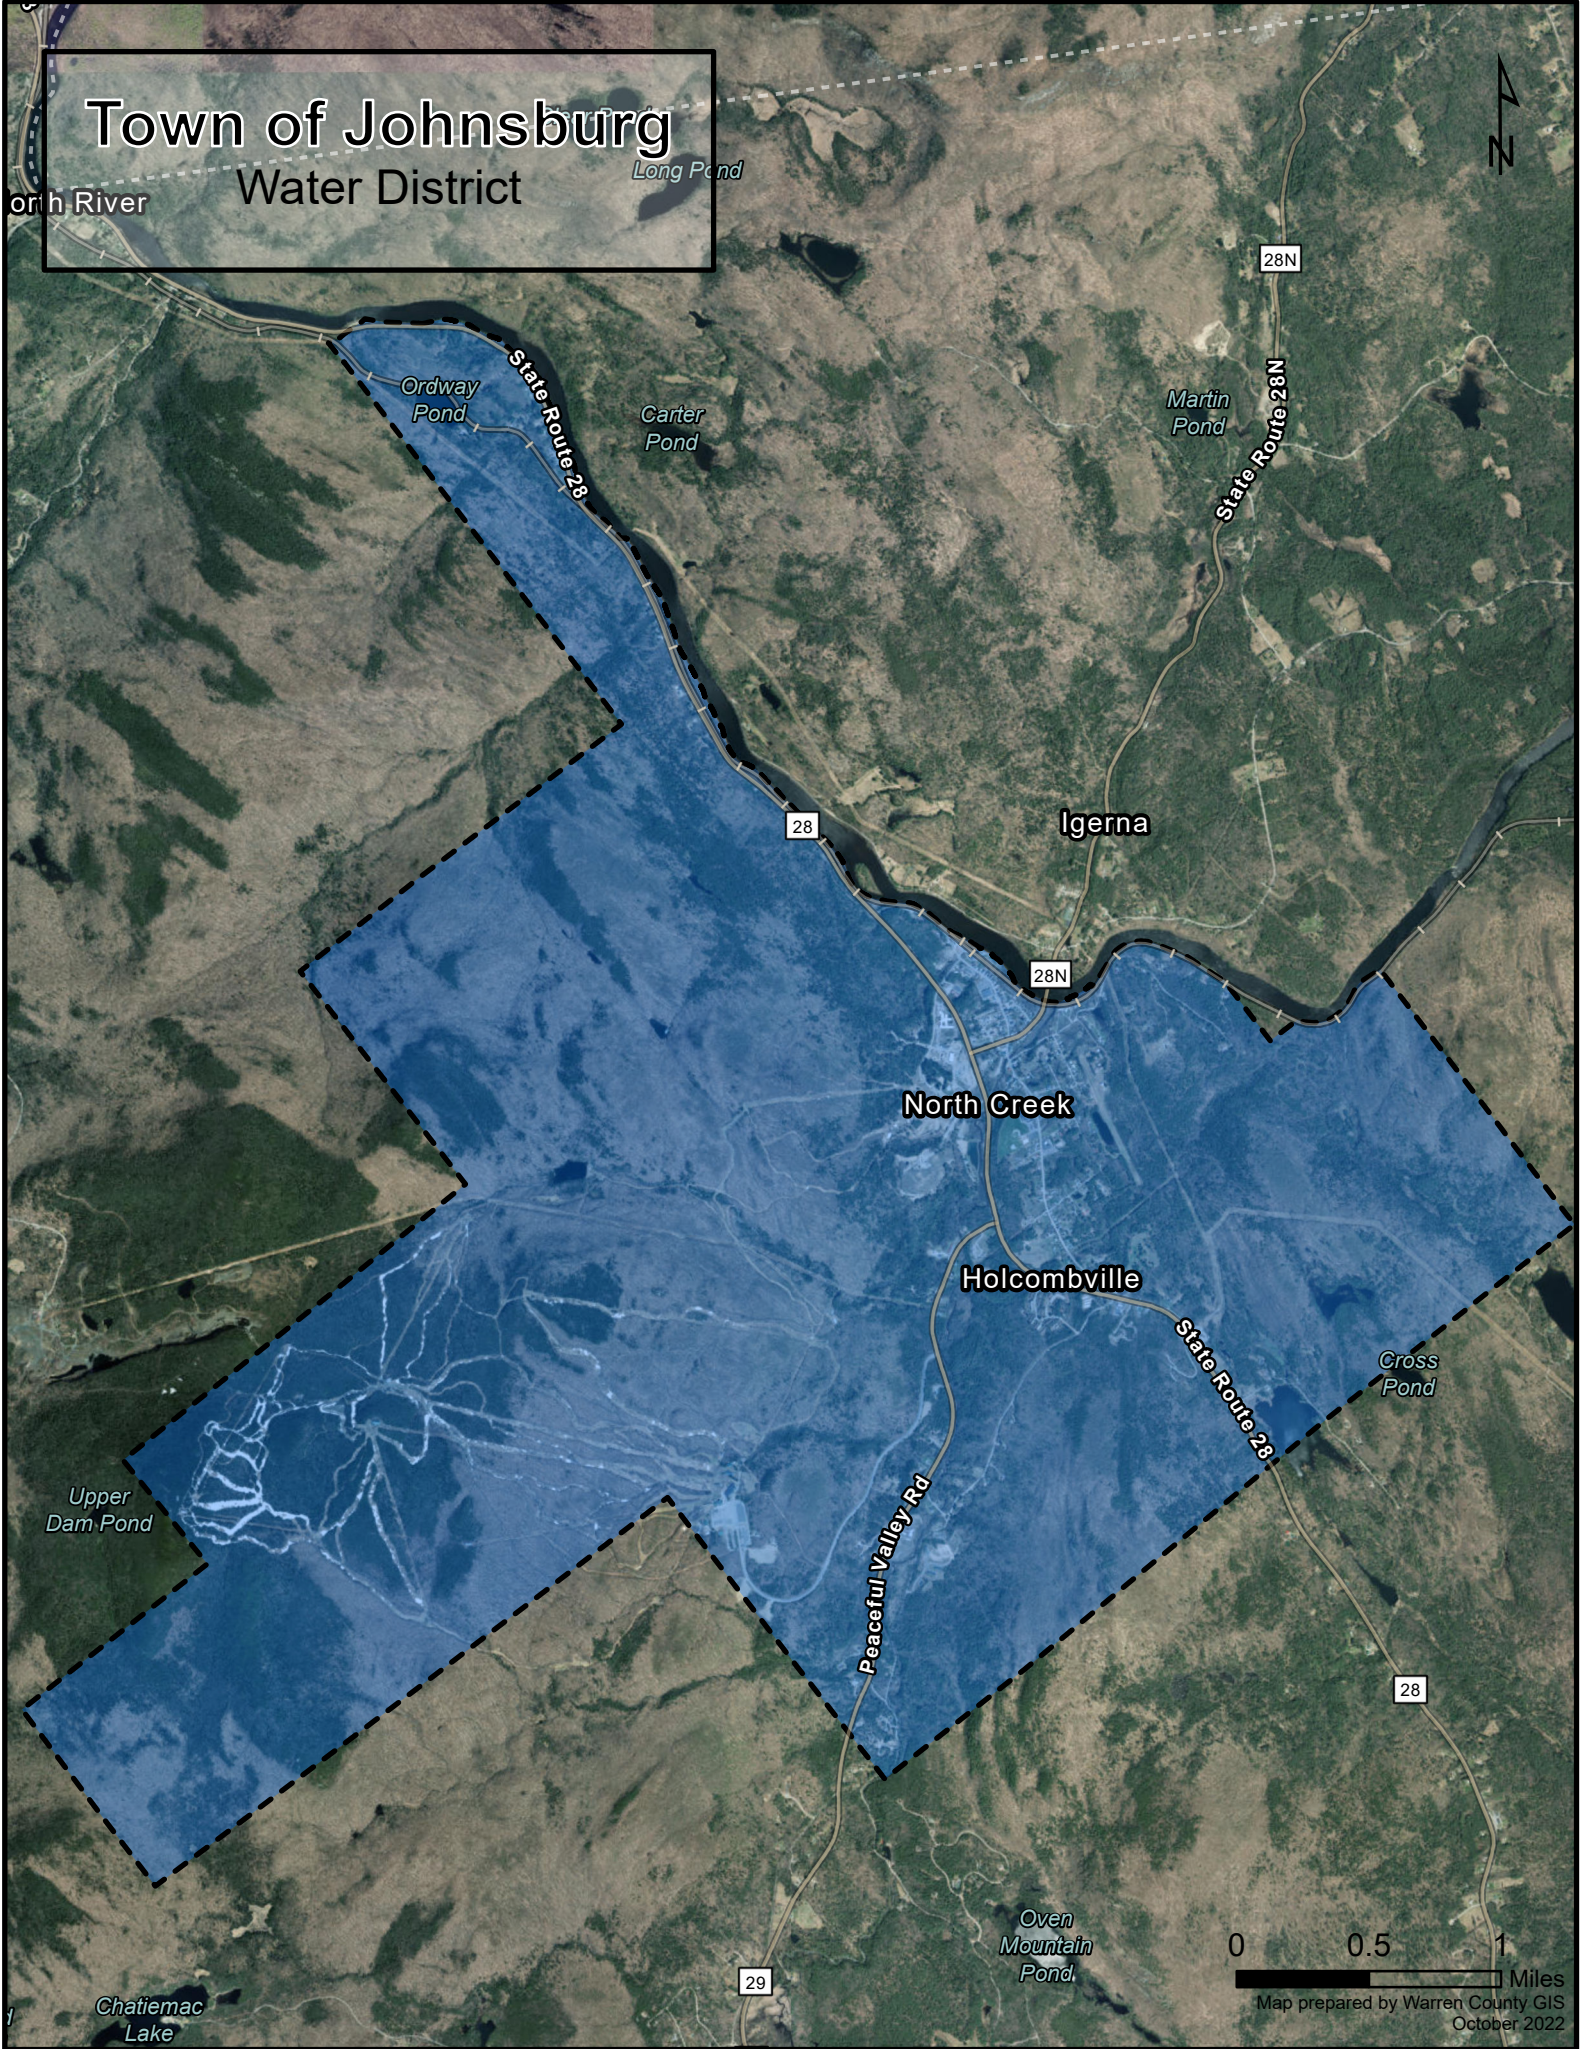

Town of Johnsburg Water District

0 0.5 1 Miles
Map prepared by Warren County GIS
October 2022