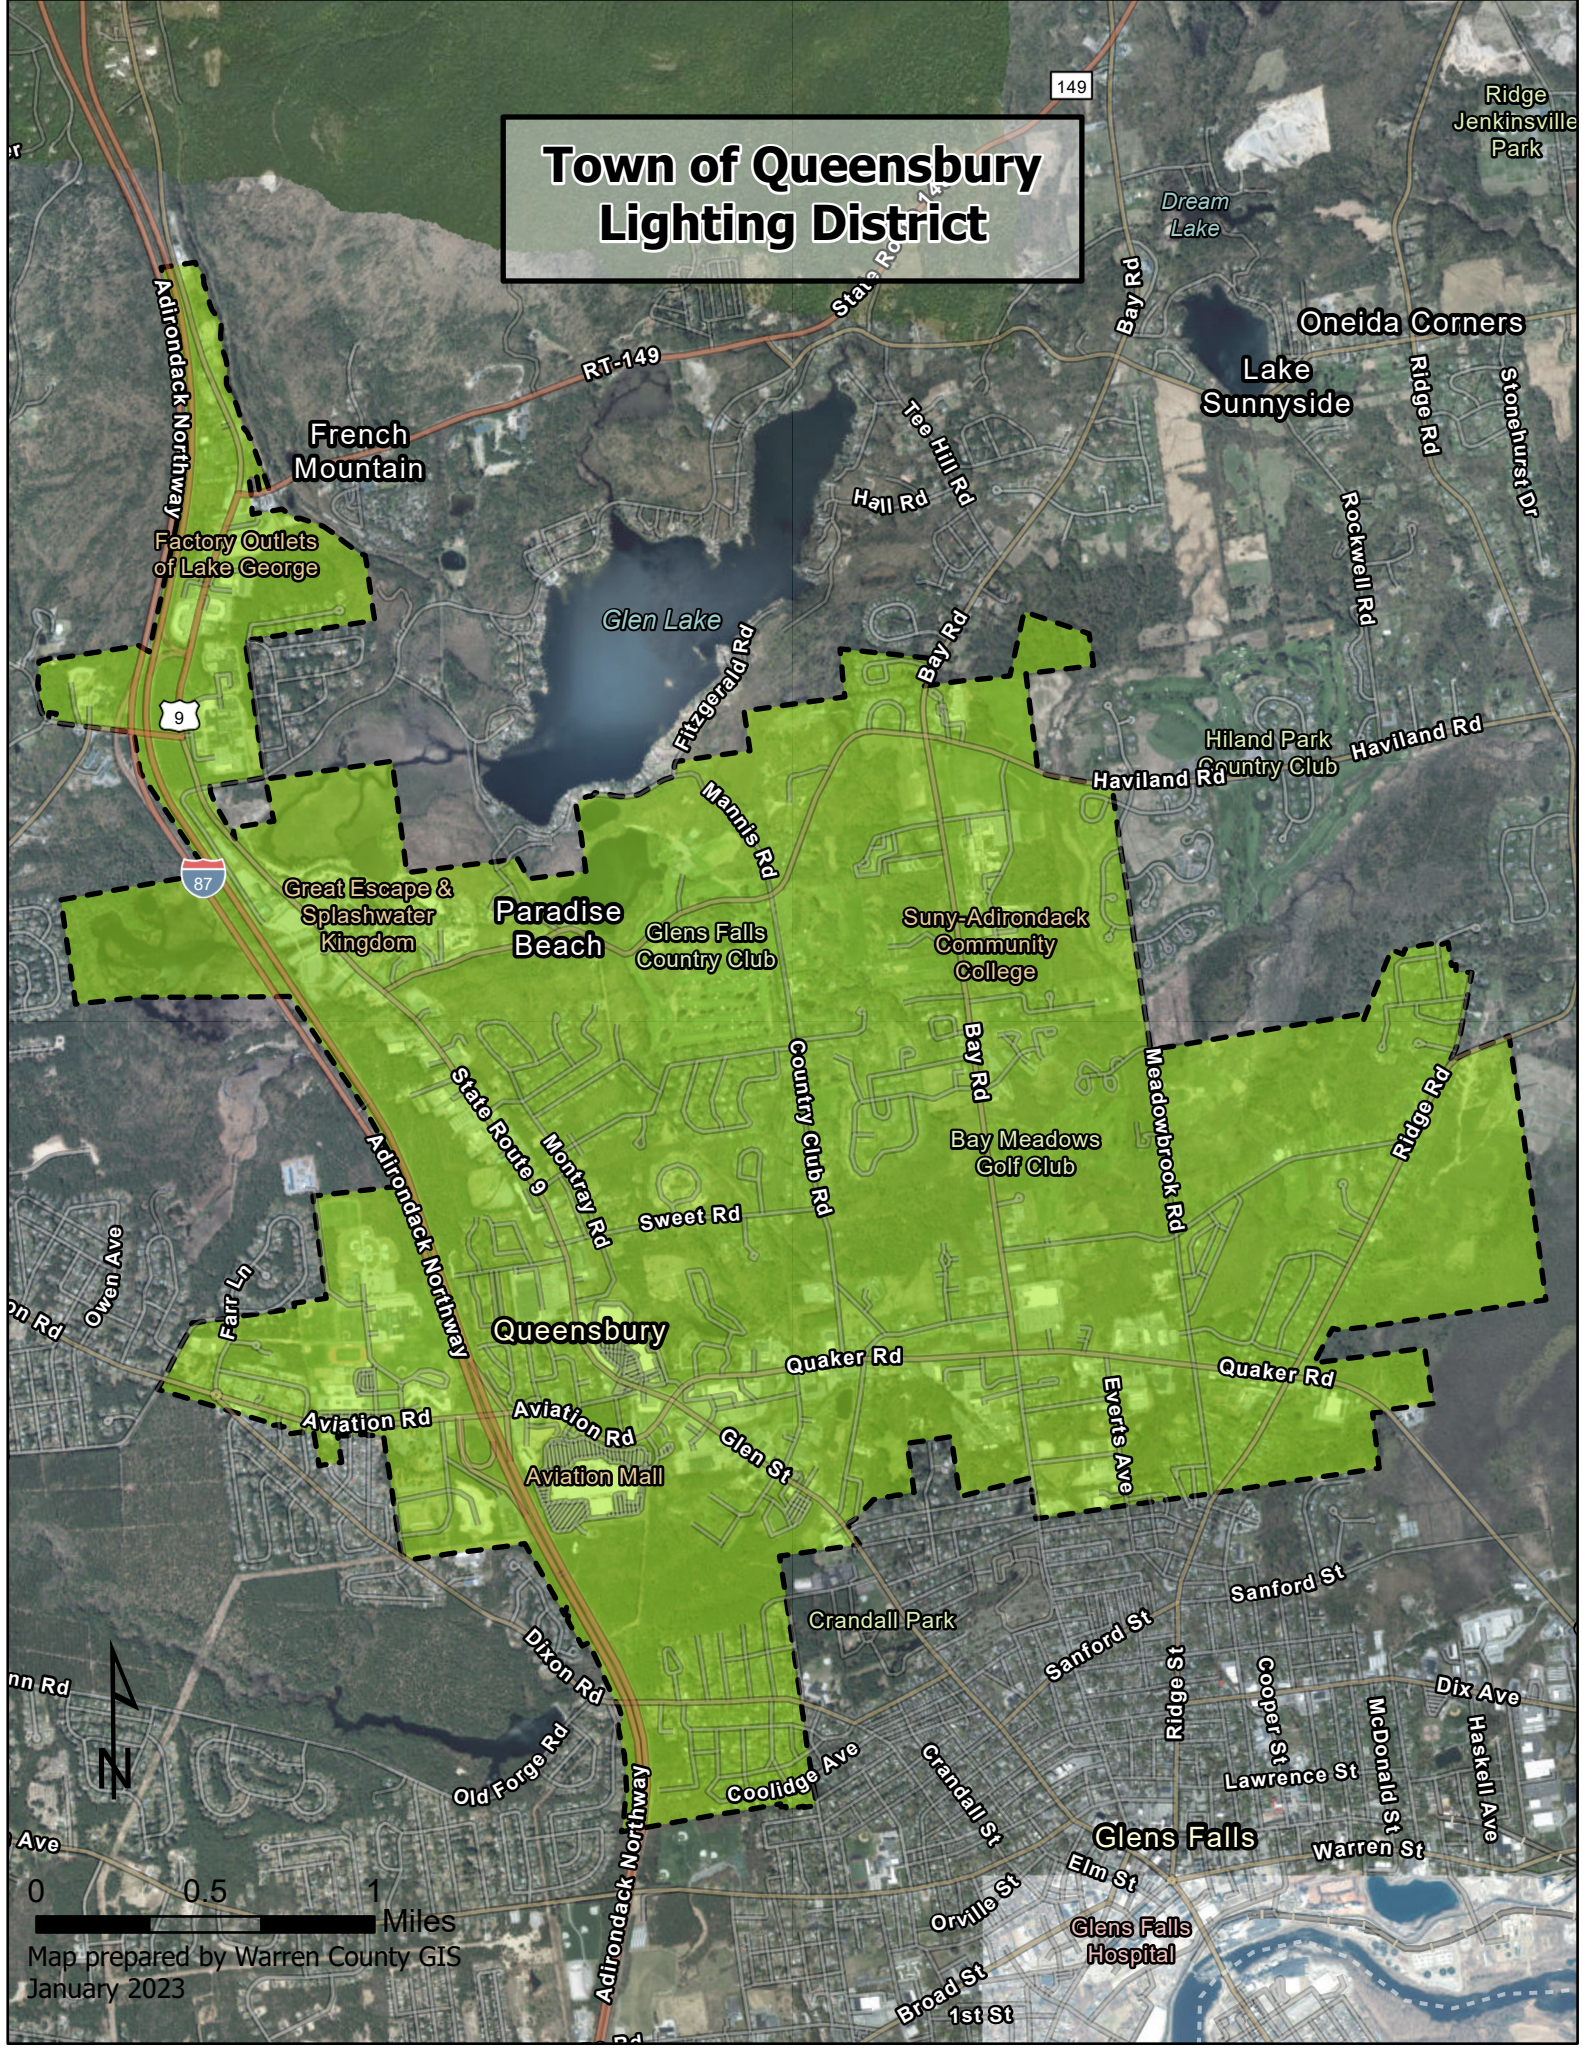

Town of Queensbury Lighting District

Map prepared by Warren County GIS
January 2023