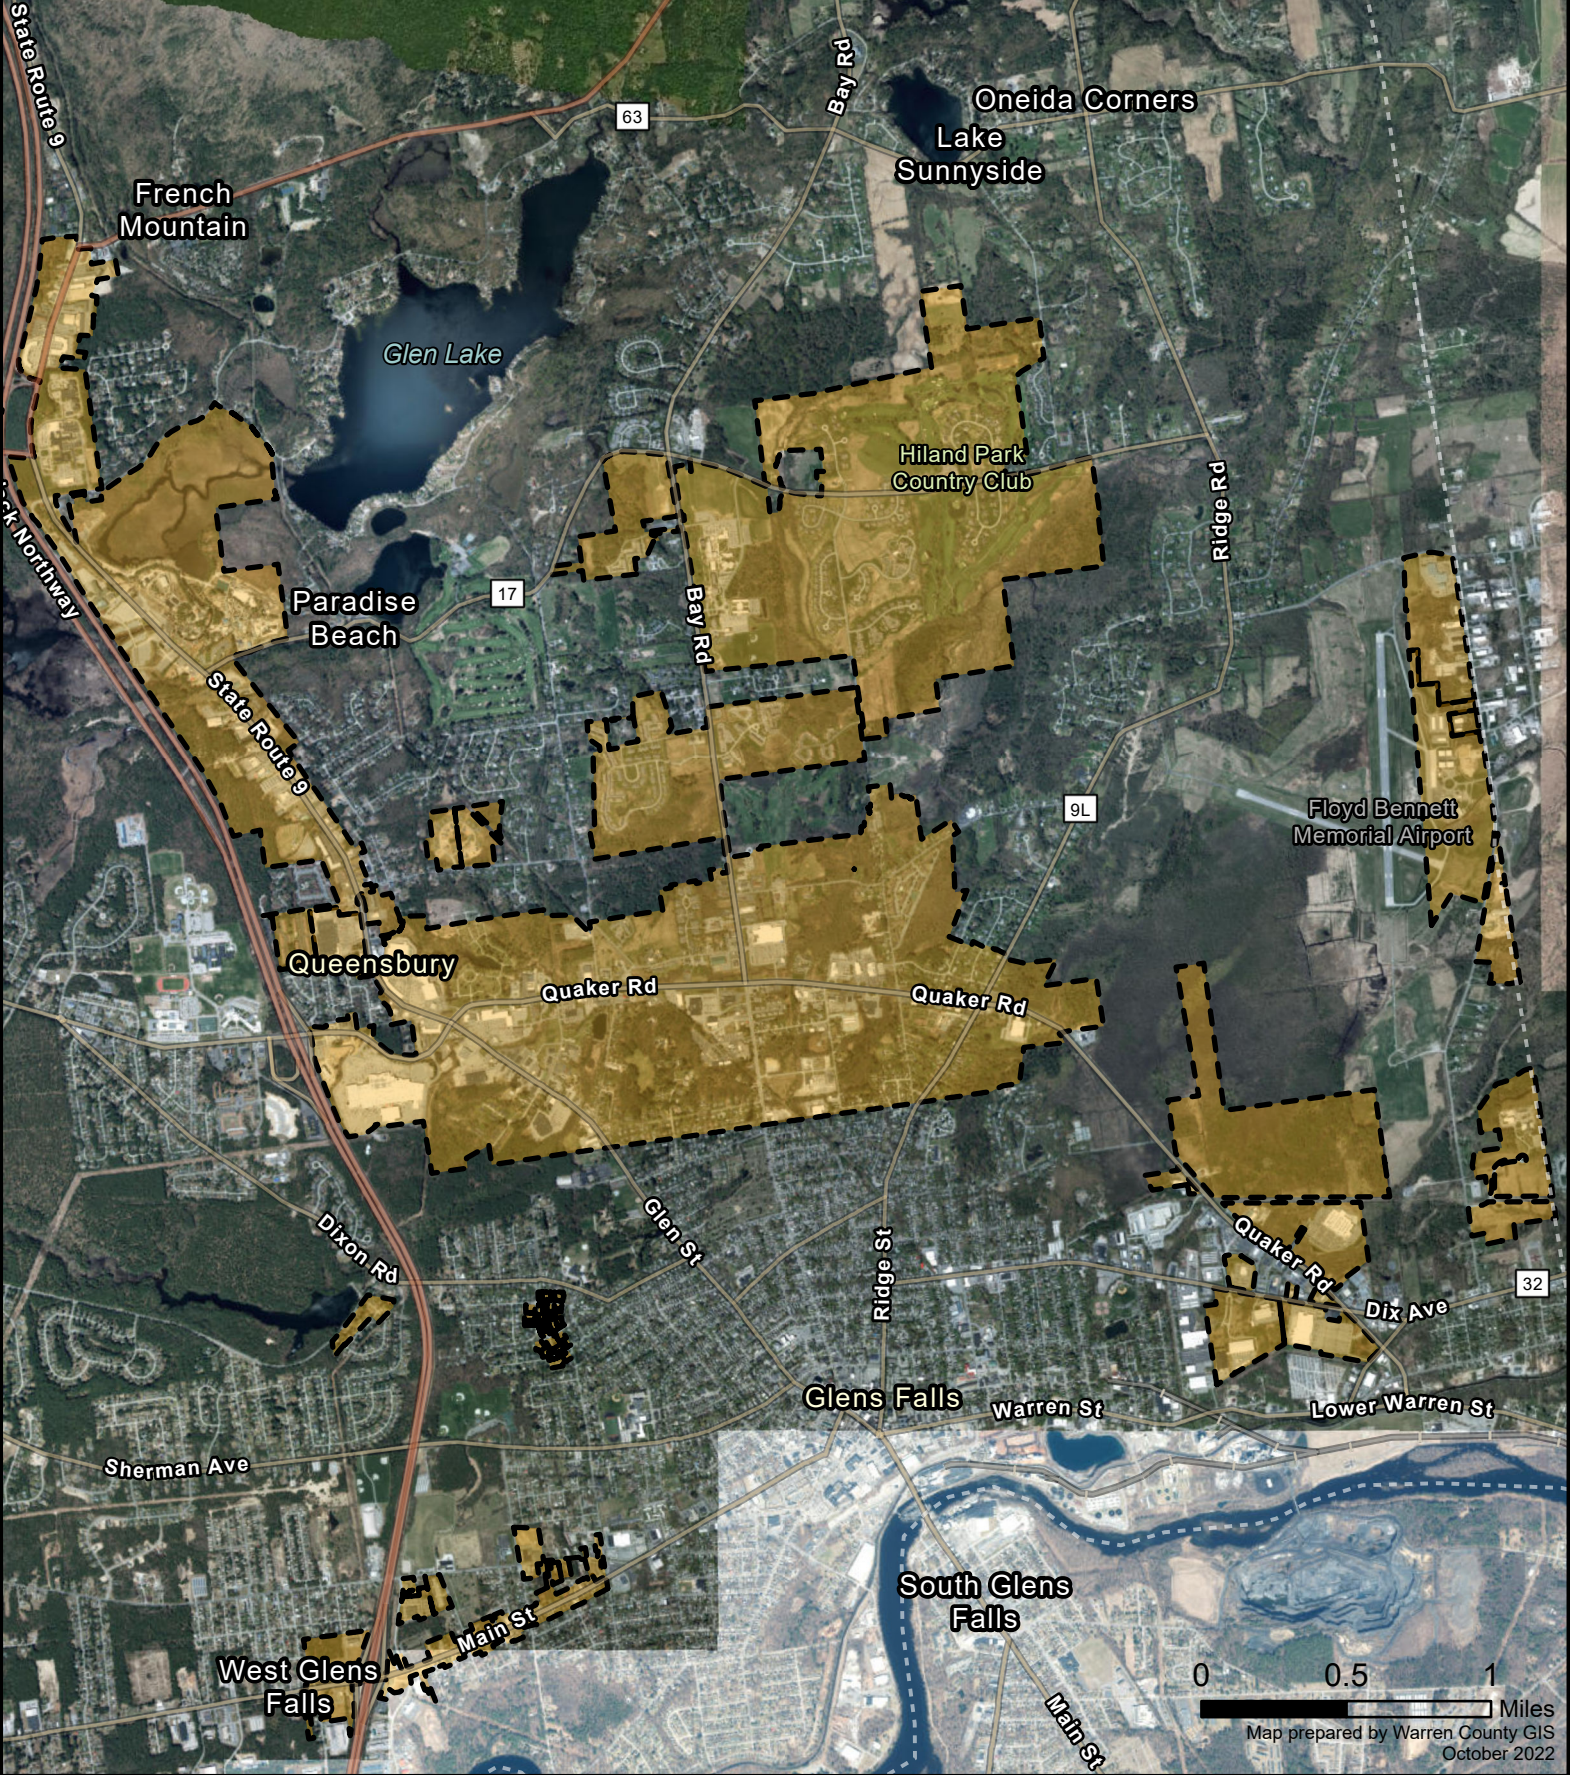

Town of Queensbury Sewer Districts

Map prepared by Warren County GIS
October 2022