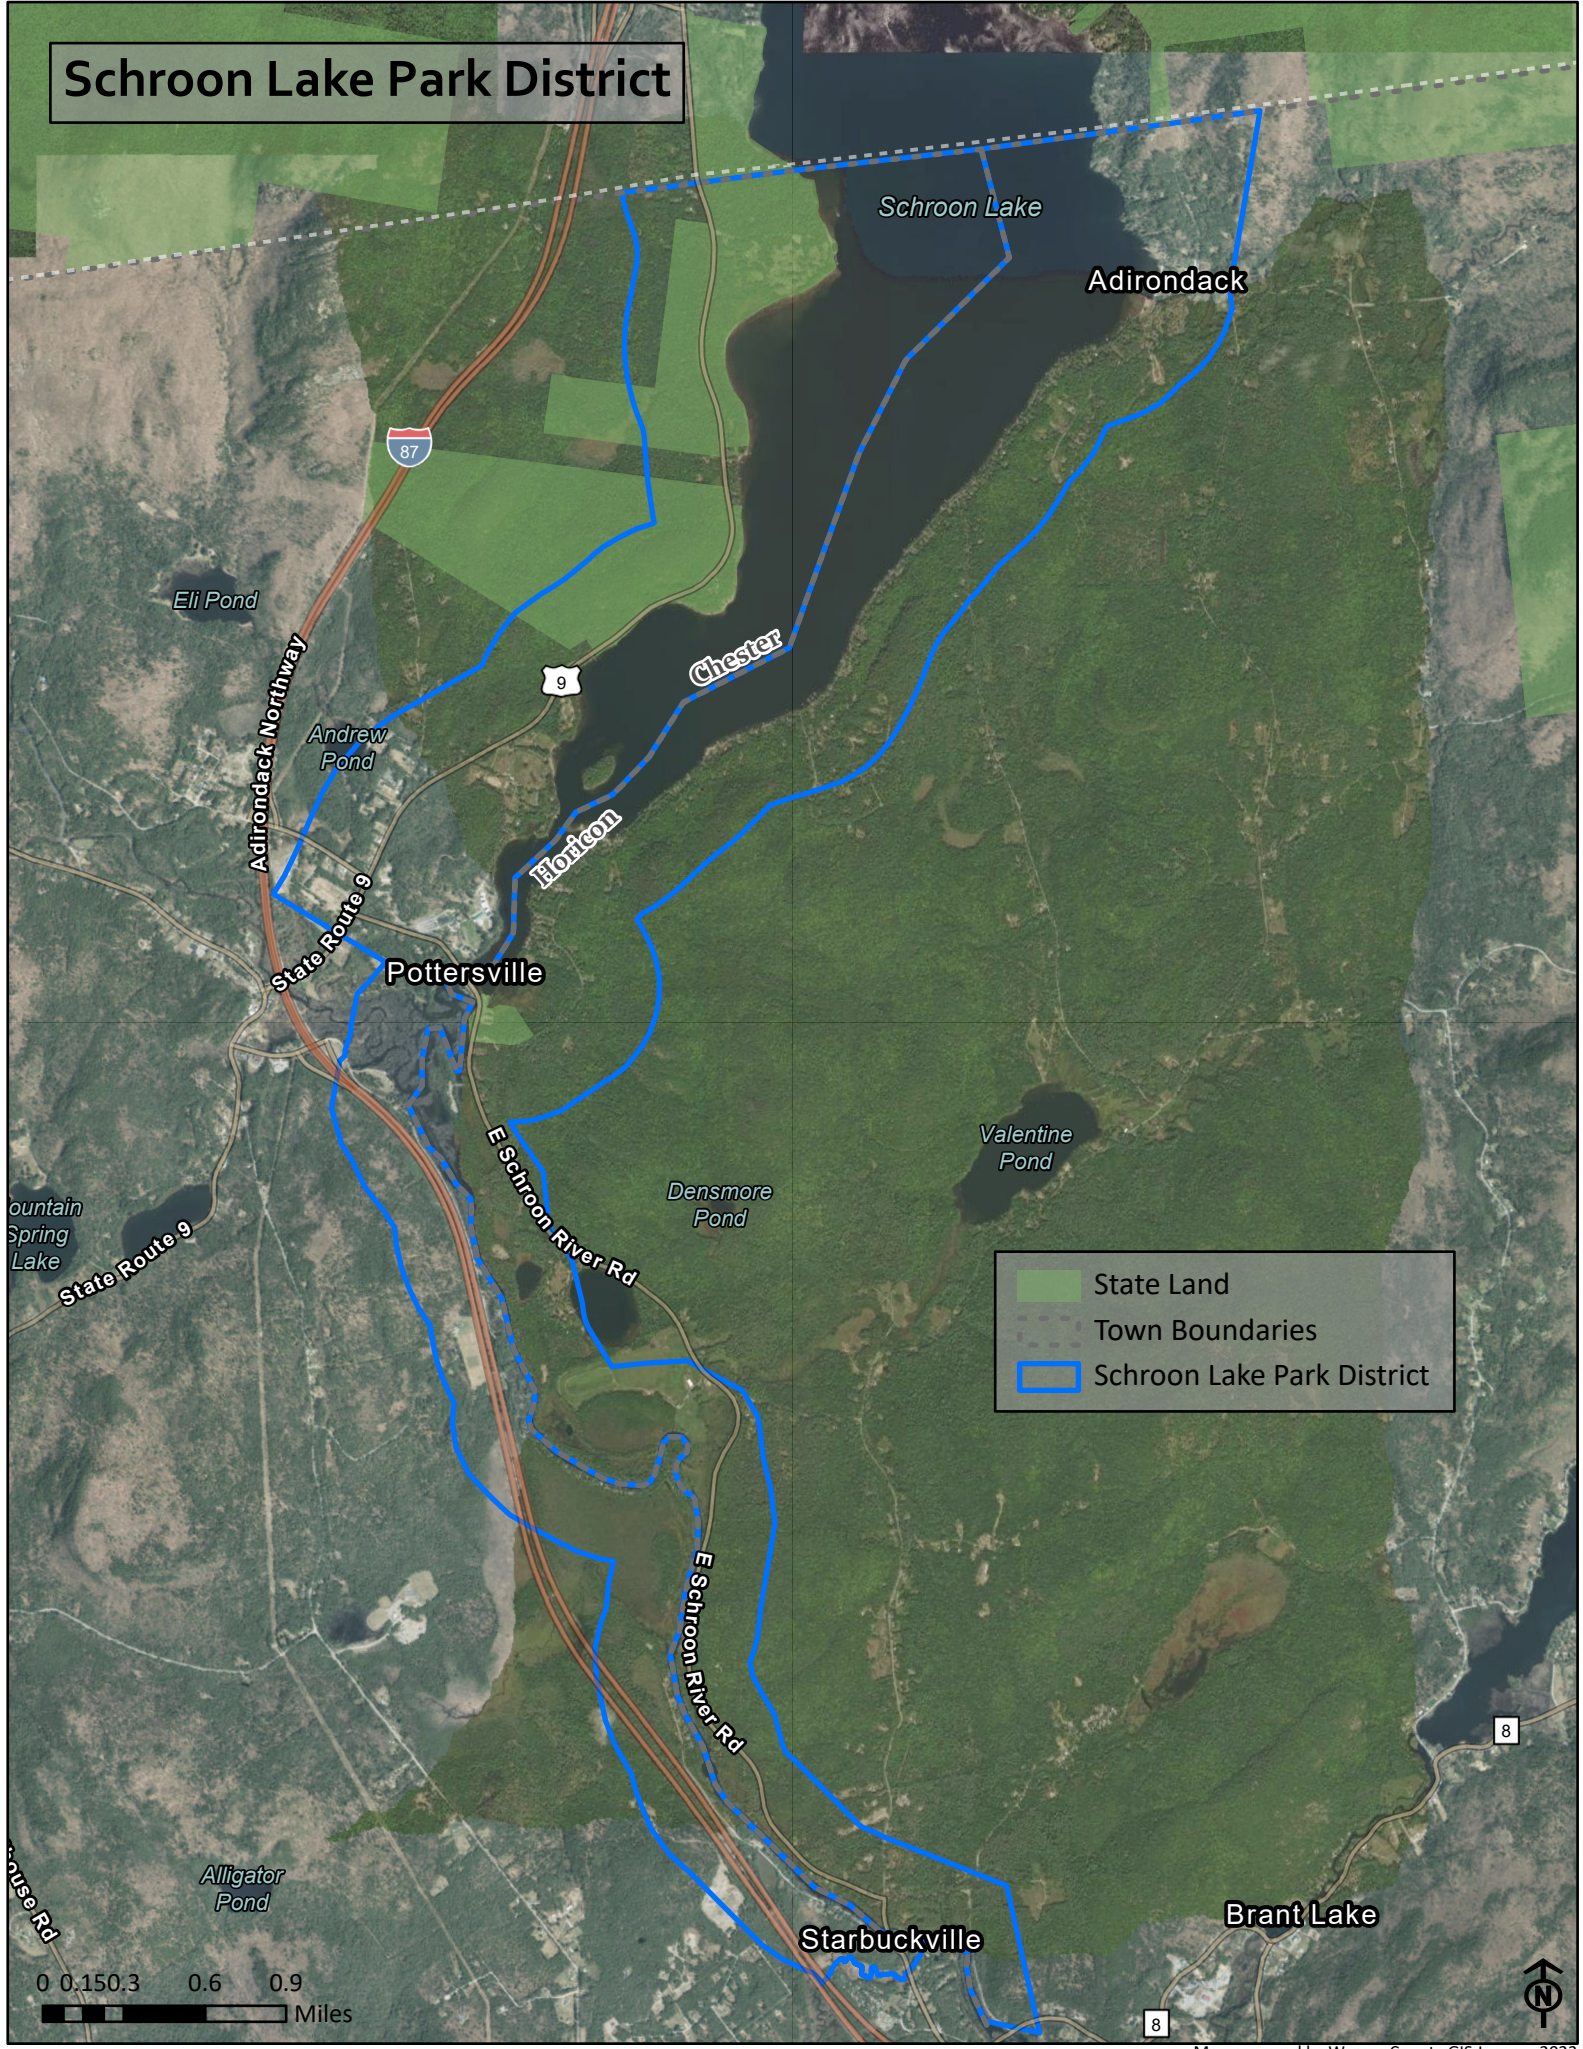

Schroon Lake Park District

- State Land
- Town Boundaries
- Schroon Lake Park District

0 0.150.3 0.6 0.9 Miles