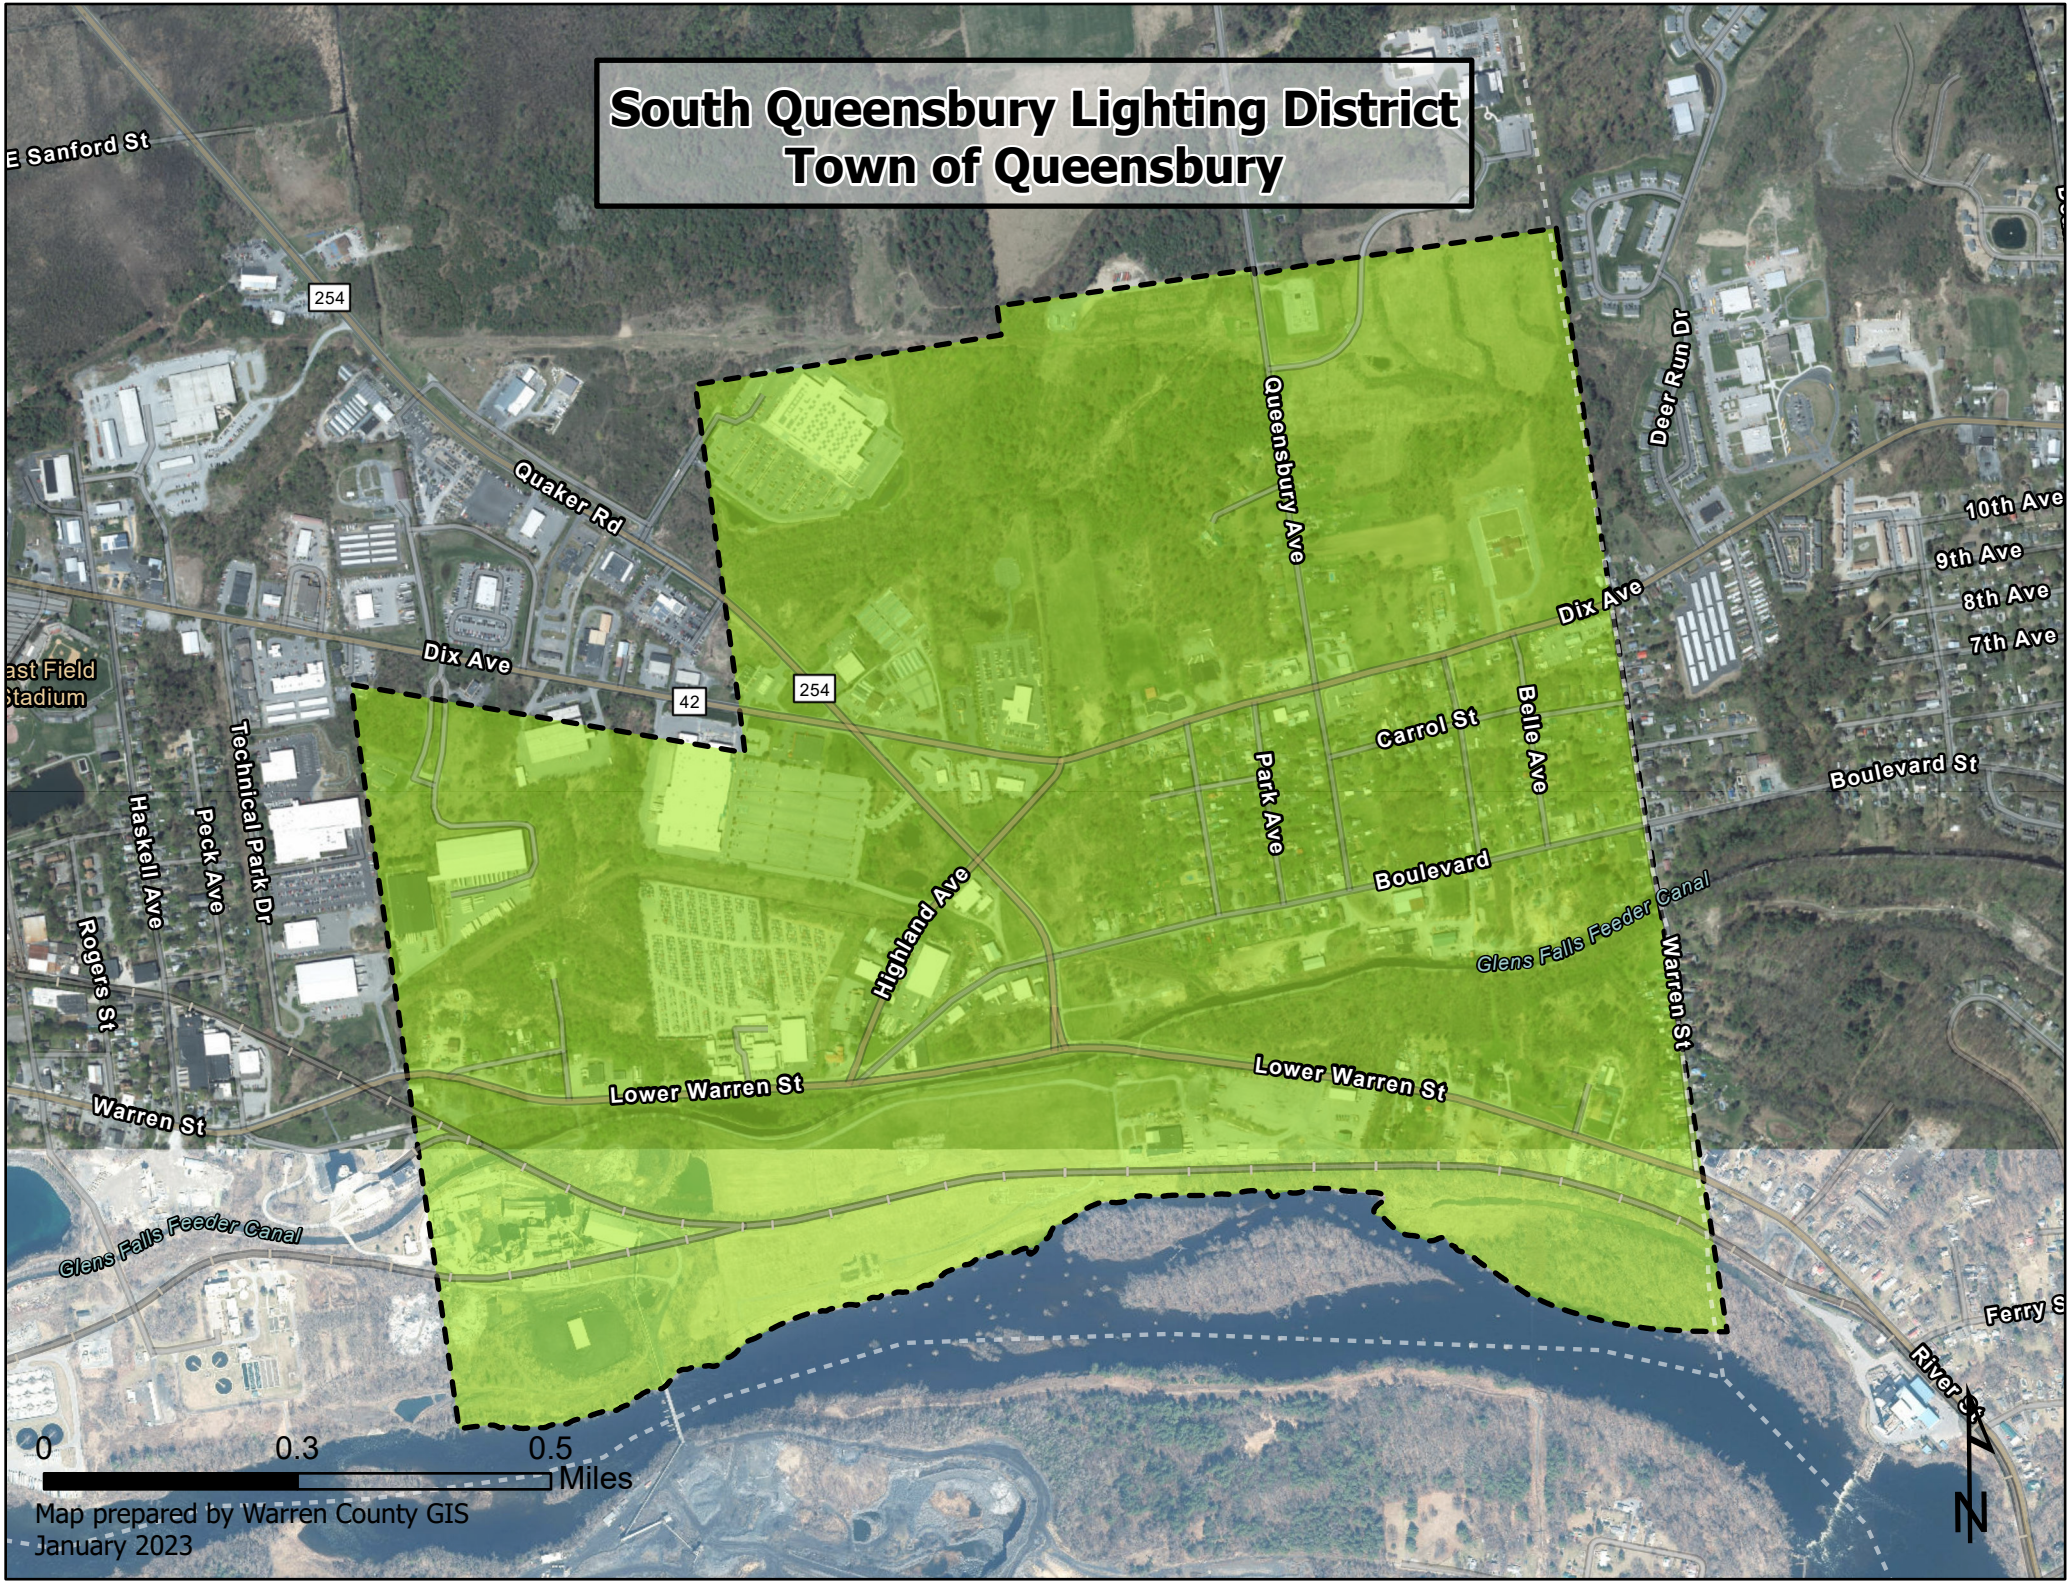

South Queensbury Lighting District Town of Queensbury

0 0.3 0.5 Miles

Map prepared by Warren County GIS
January 2023