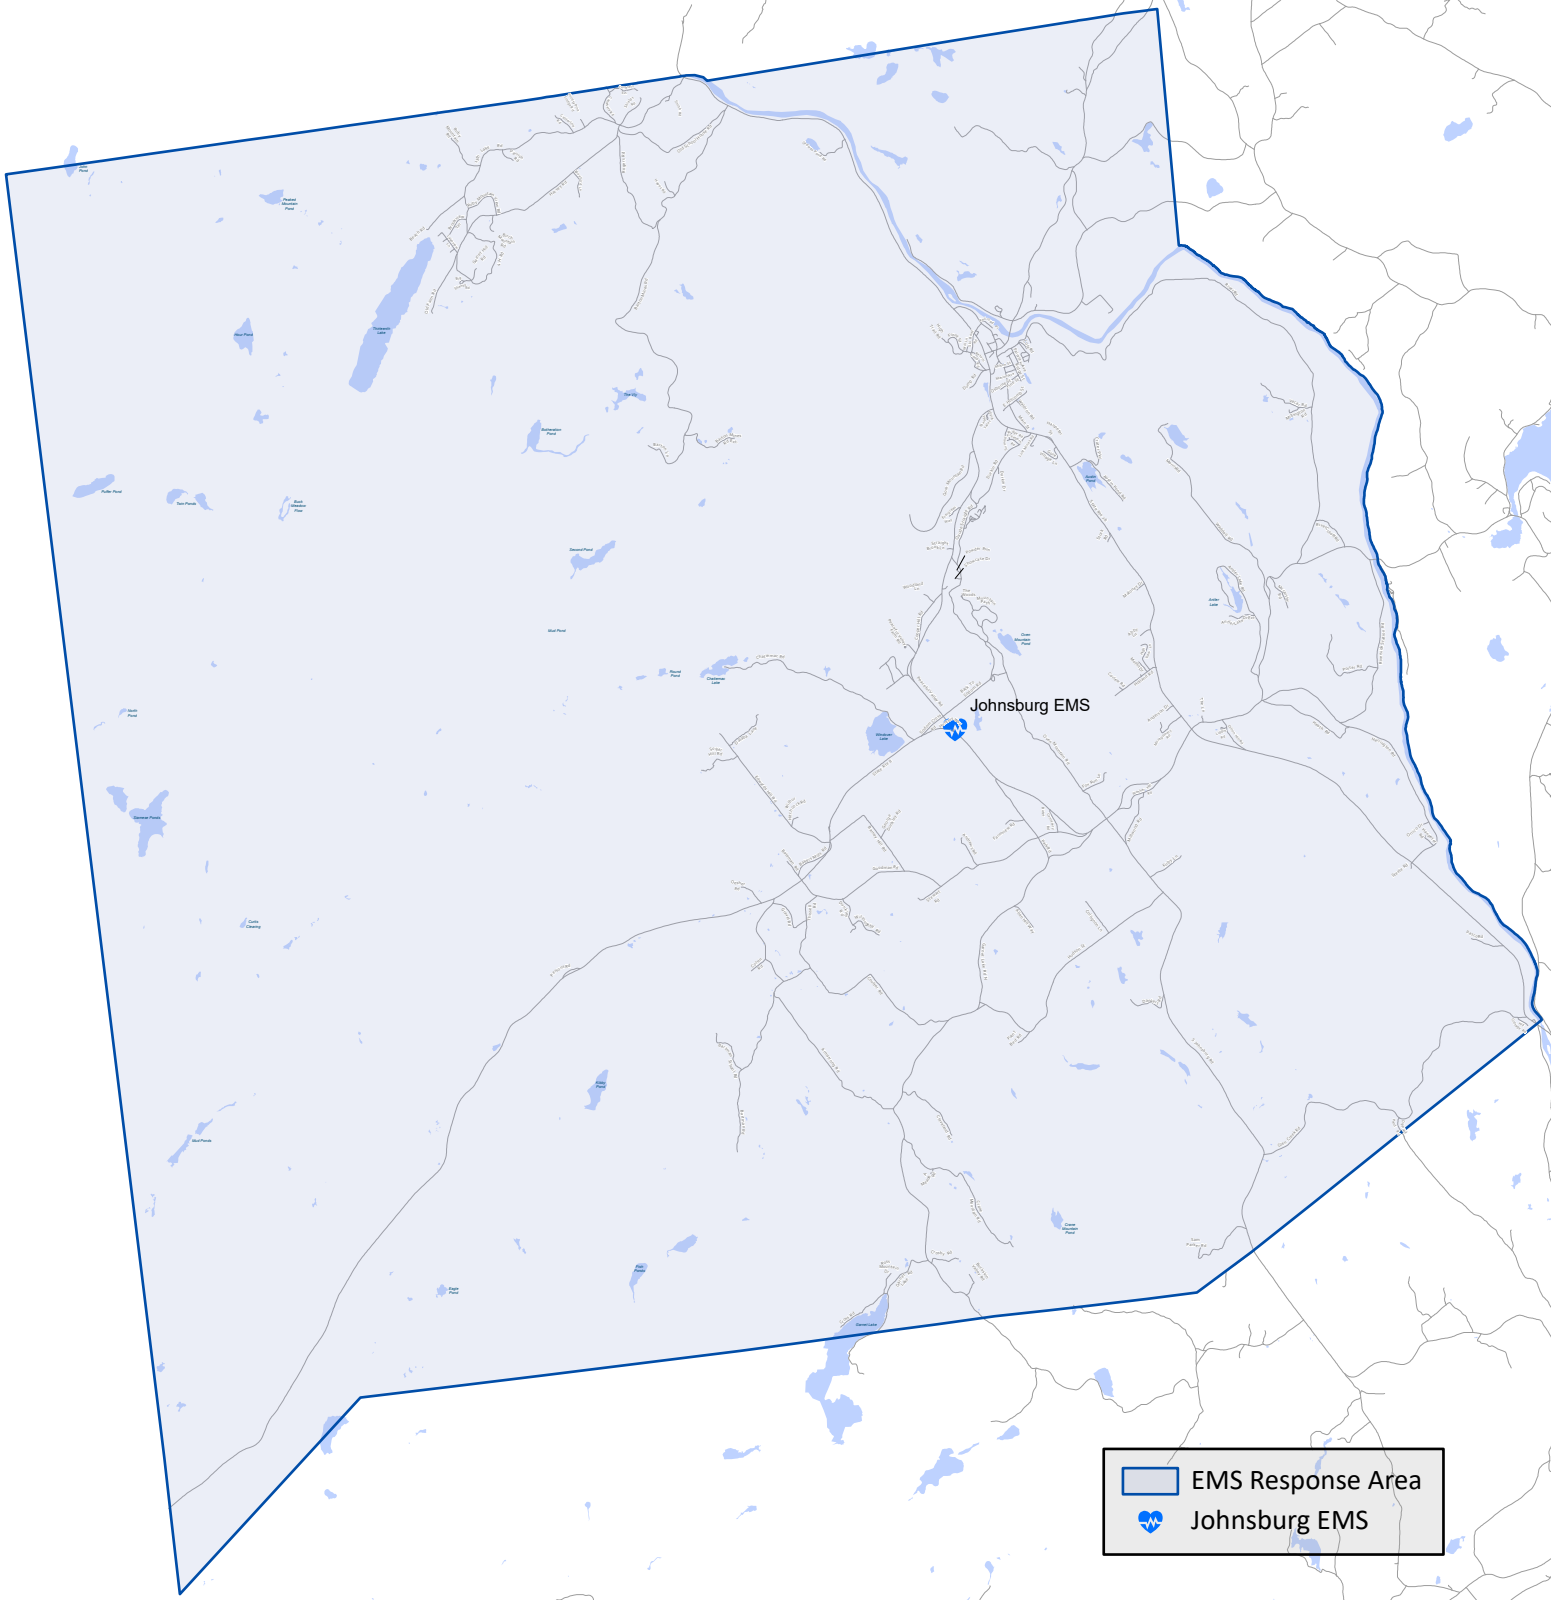

# Johnsburg Emergency Medical Services Town of Johnsburg

EMS Response Area  
Johnsburg EMS

0 0.75 1.5 3 Miles