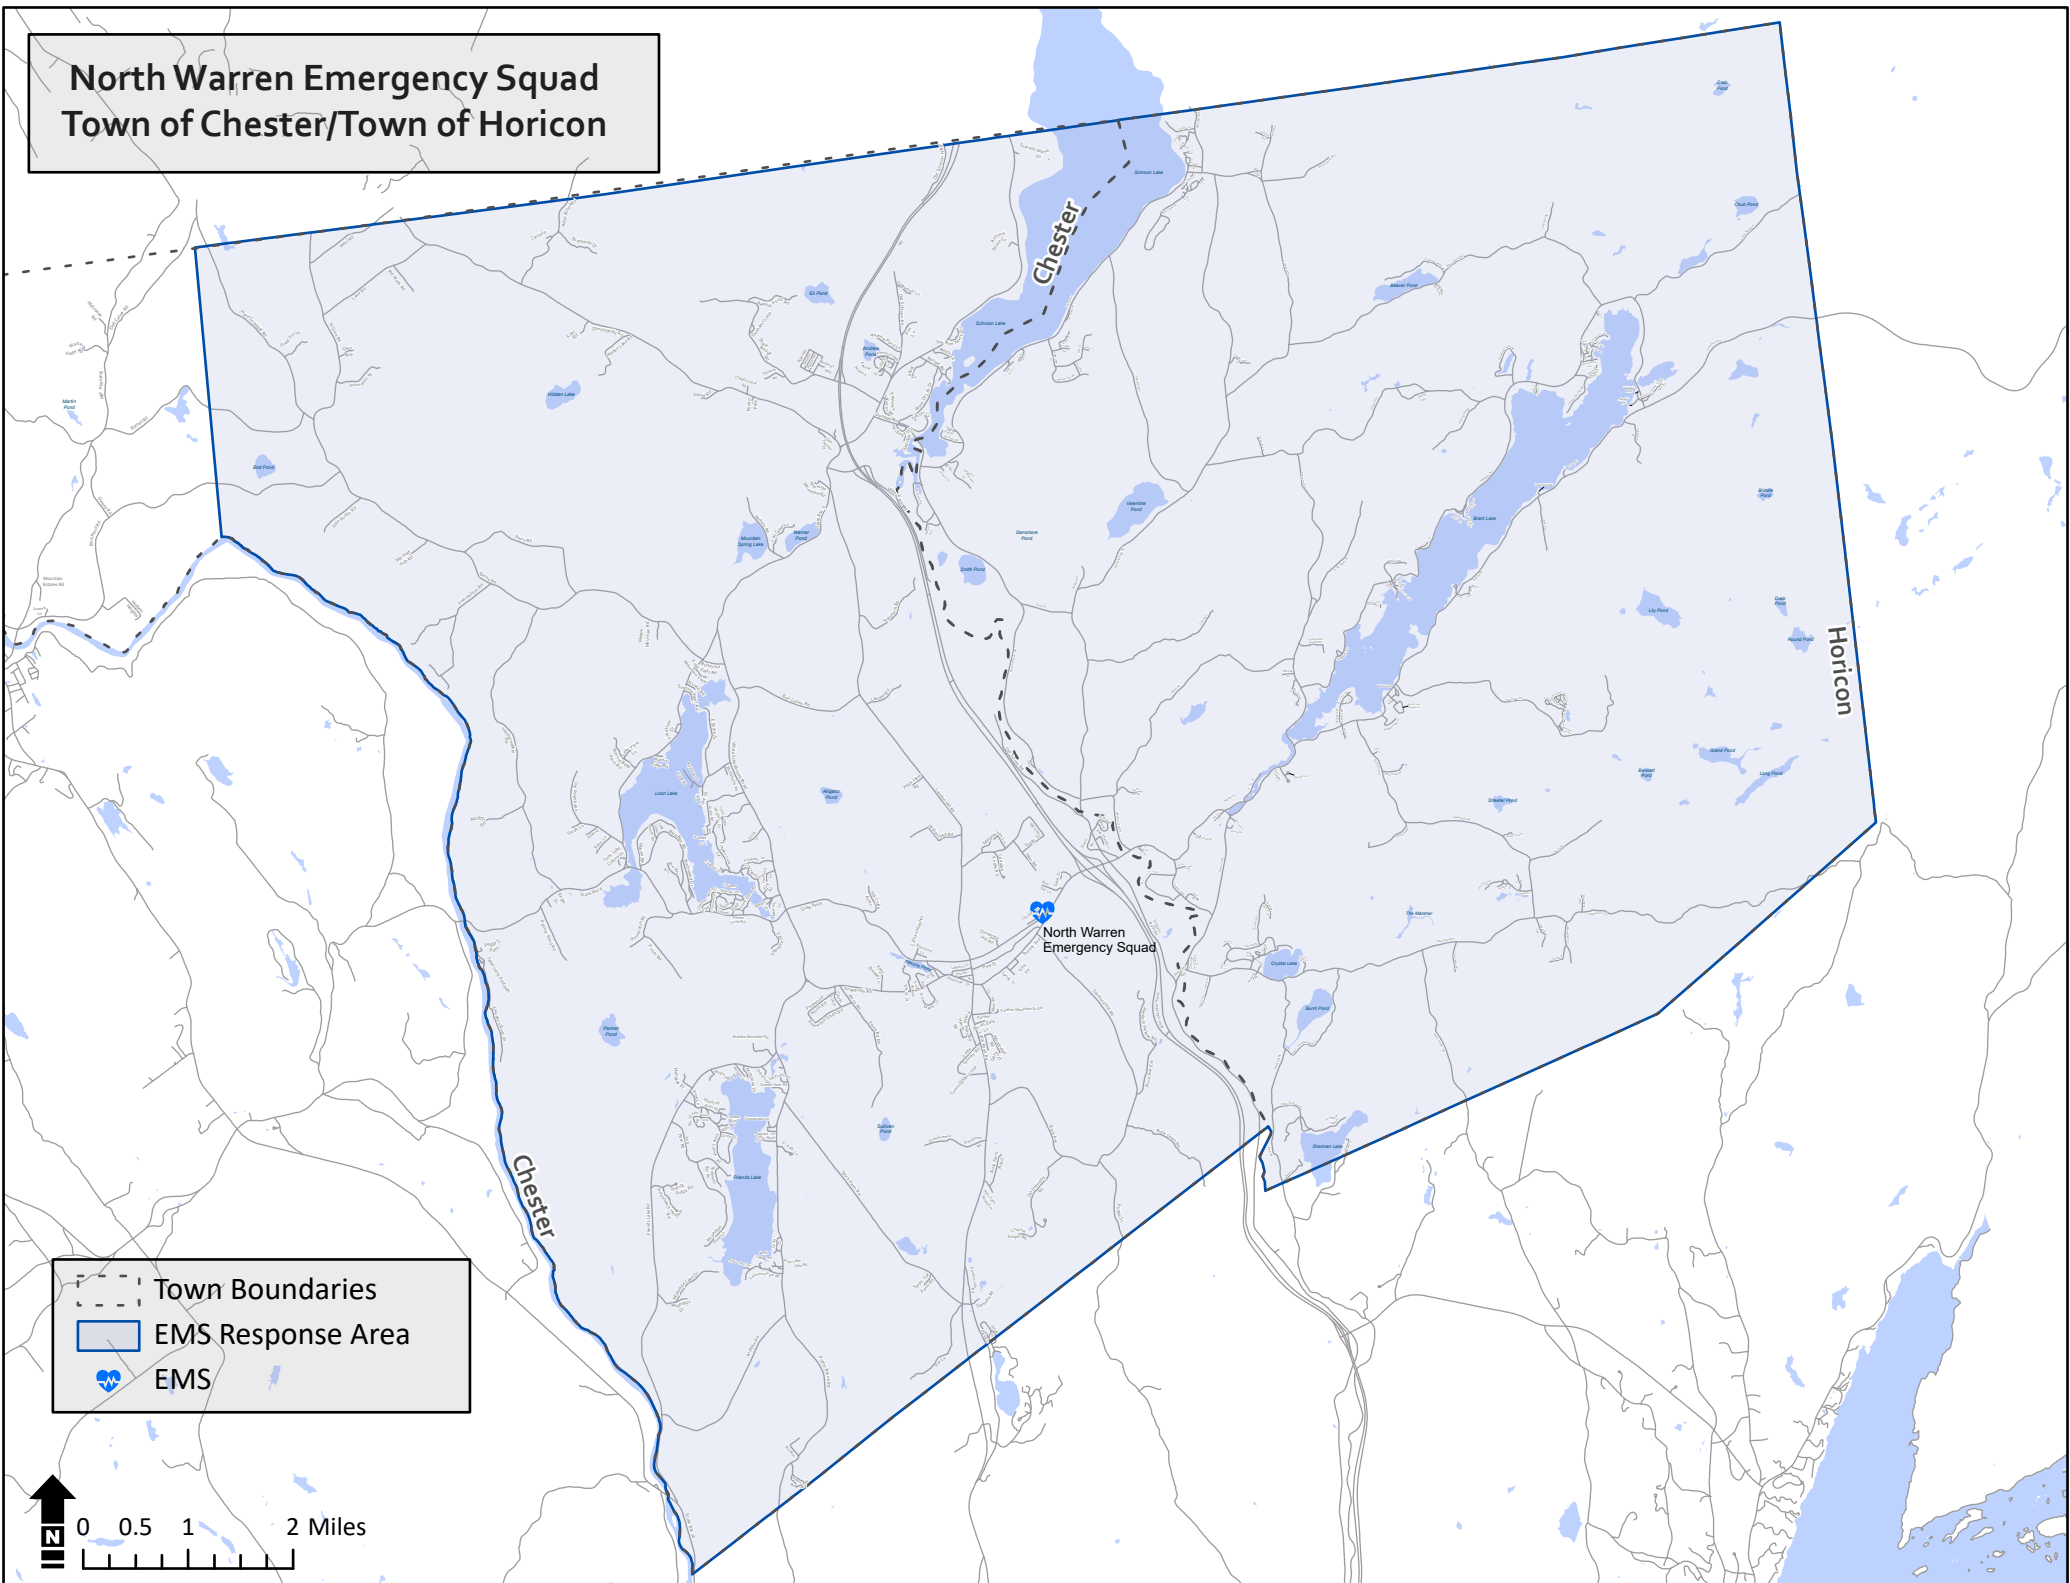

**North Warren Emergency Squad  
Town of Chester/Town of Horicon**

--- Town Boundaries  
EMS Response Area  
EMS