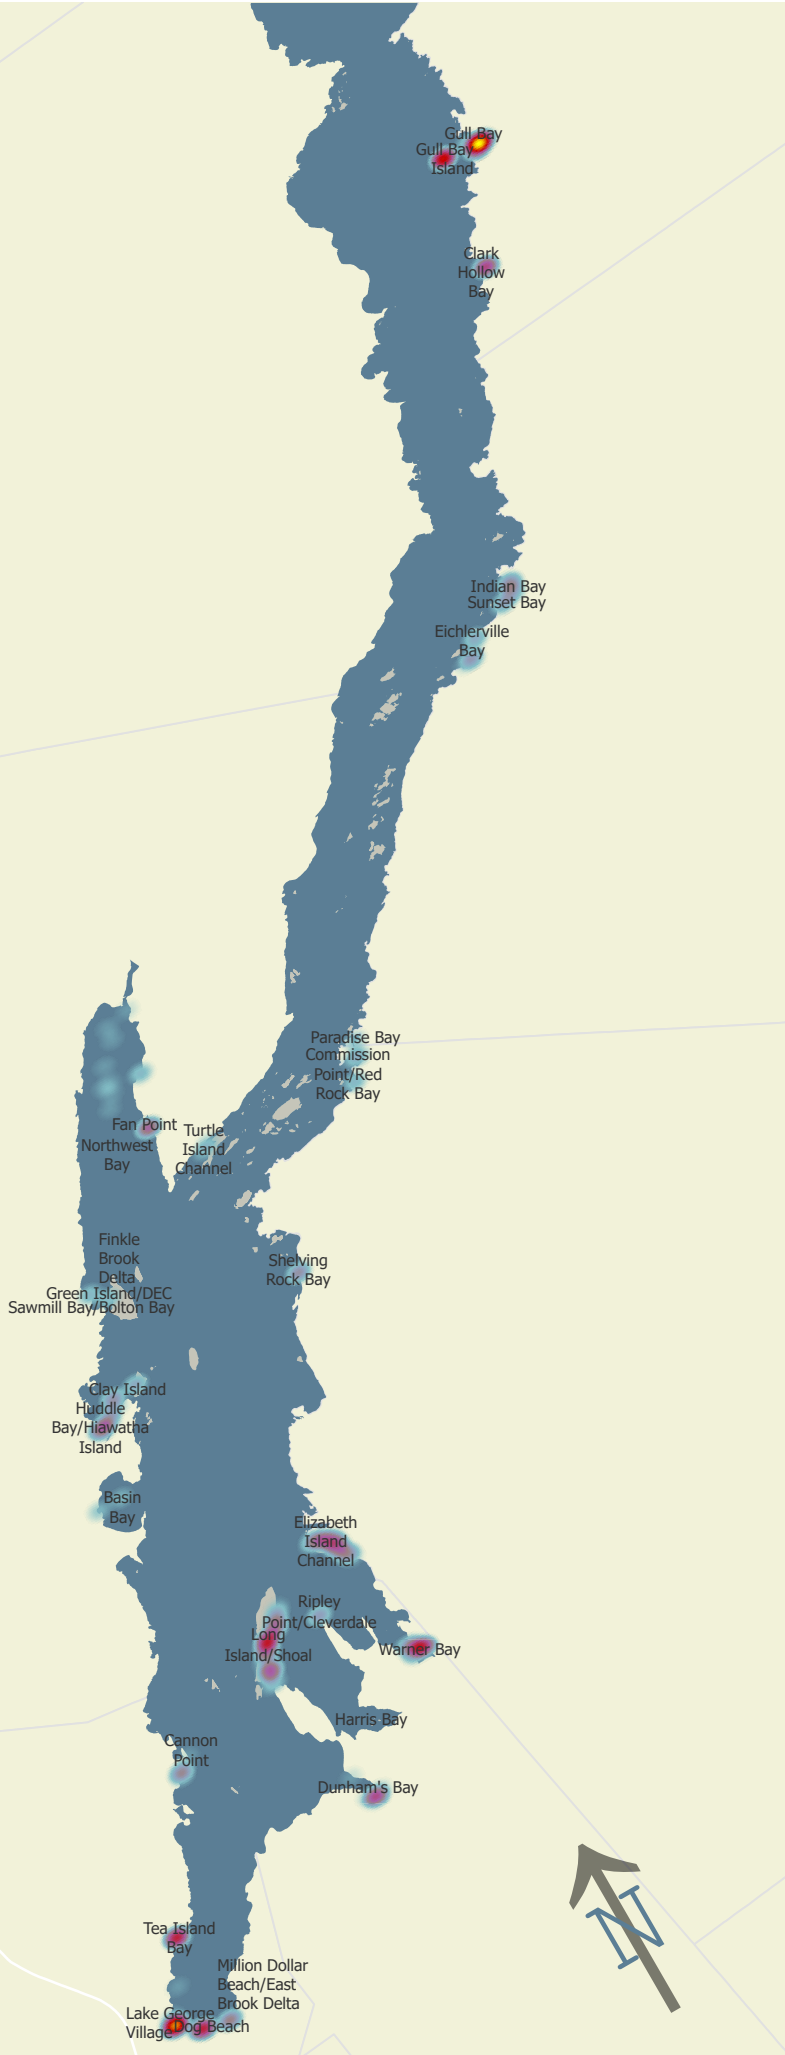

Lake George Milfoil Harvest 2022

Density

Bay	Buckets	Days	Density
Basin Bay	17	2	Sparse to Moderate
Cannon Point	24.5	3	Sparse
Clark Hollow Bay	226	6	Moderate to Dense
Clay Island	8	3	Sparse
Commission Point/Red Rock Bay	22	3	Sparse to Moderate
Cook Bay	20	2	Sparse to Moderate
Dog Beach	108	7	Moderate to Dense
Dunham's Bay	96	7	Sparse to Moderate
Eichlerville Bay	10	2	Sparse
Elizabeth Island Channel	228	18	Sparse to Moderate
Fan Point	35	3	Sparse to Moderate
Finkle Brook Delta	6	3	Sparse
Green Island/DEC	3	1	Sparse
Gull Bay	598	18	Moderate to Dense
Gull Bay Island	200	8	Moderate to Dense
Huddle Bay/Hiawatha Island	118	11	Sparse to Moderate
Indian Bay	34	3	Sparse to Moderate
Lake George Village	278	9	Moderate to Dense
Long Island/Shoal	554	19	Moderate to Dense
Million Dollar Beach/East Brook	67	2	Sparse to Moderate
Northwest Bay	45	5	Moderate to Dense
Paradise Bay	19	2	Moderate to Dense
Red Rock Bay	22	4	Sparse to Moderate
Ripley Point/Cleverdale	30	3	Sparse to Moderate
Sawmill Bay/Bolton Bay	8	2	Sparse
Shelving Rock Bay	54	3	Sparse to Moderate
Sunset Bay	0	1	Dense
Tea Island Bay	105	4	Sparse to Moderate
Turtle Island Channel	8	2	Sparse to Moderate
Warner Bay	222	13	Sparse to Moderate

Total harvest: 3165.5 buckets

prepared by Warren County GIS
 December 2022 with data collected by
 AE Diving Summer 2022