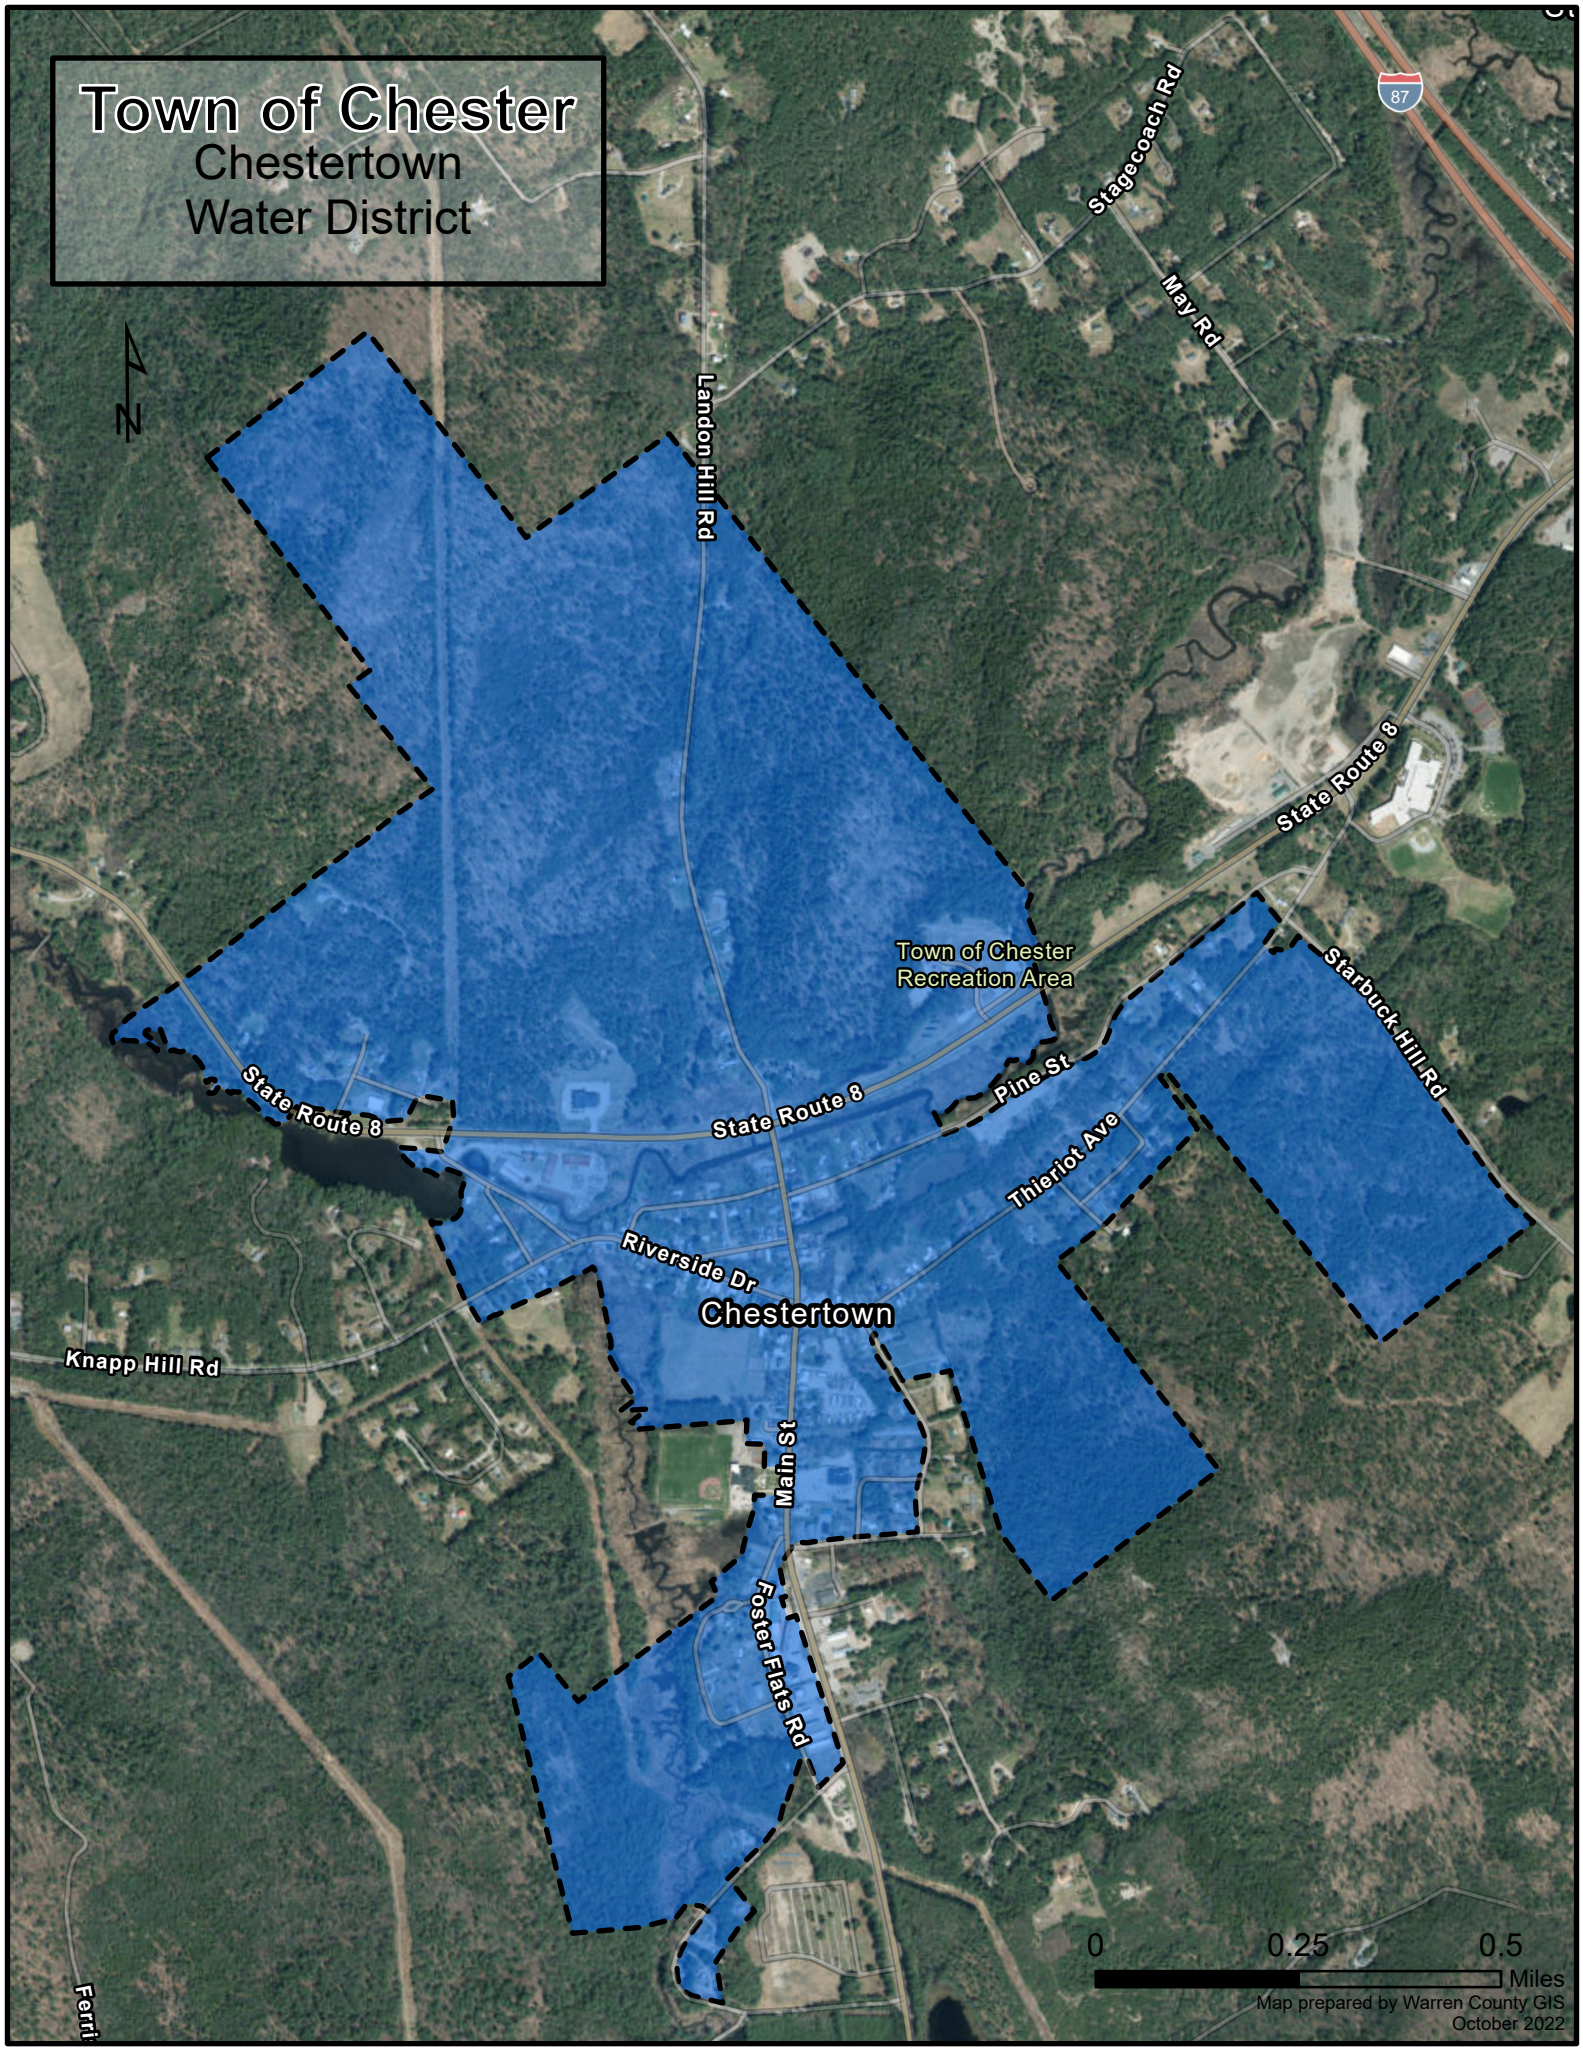

# Town of Chester Chestertown Water District

Map prepared by Warren County GIS  
October 2022