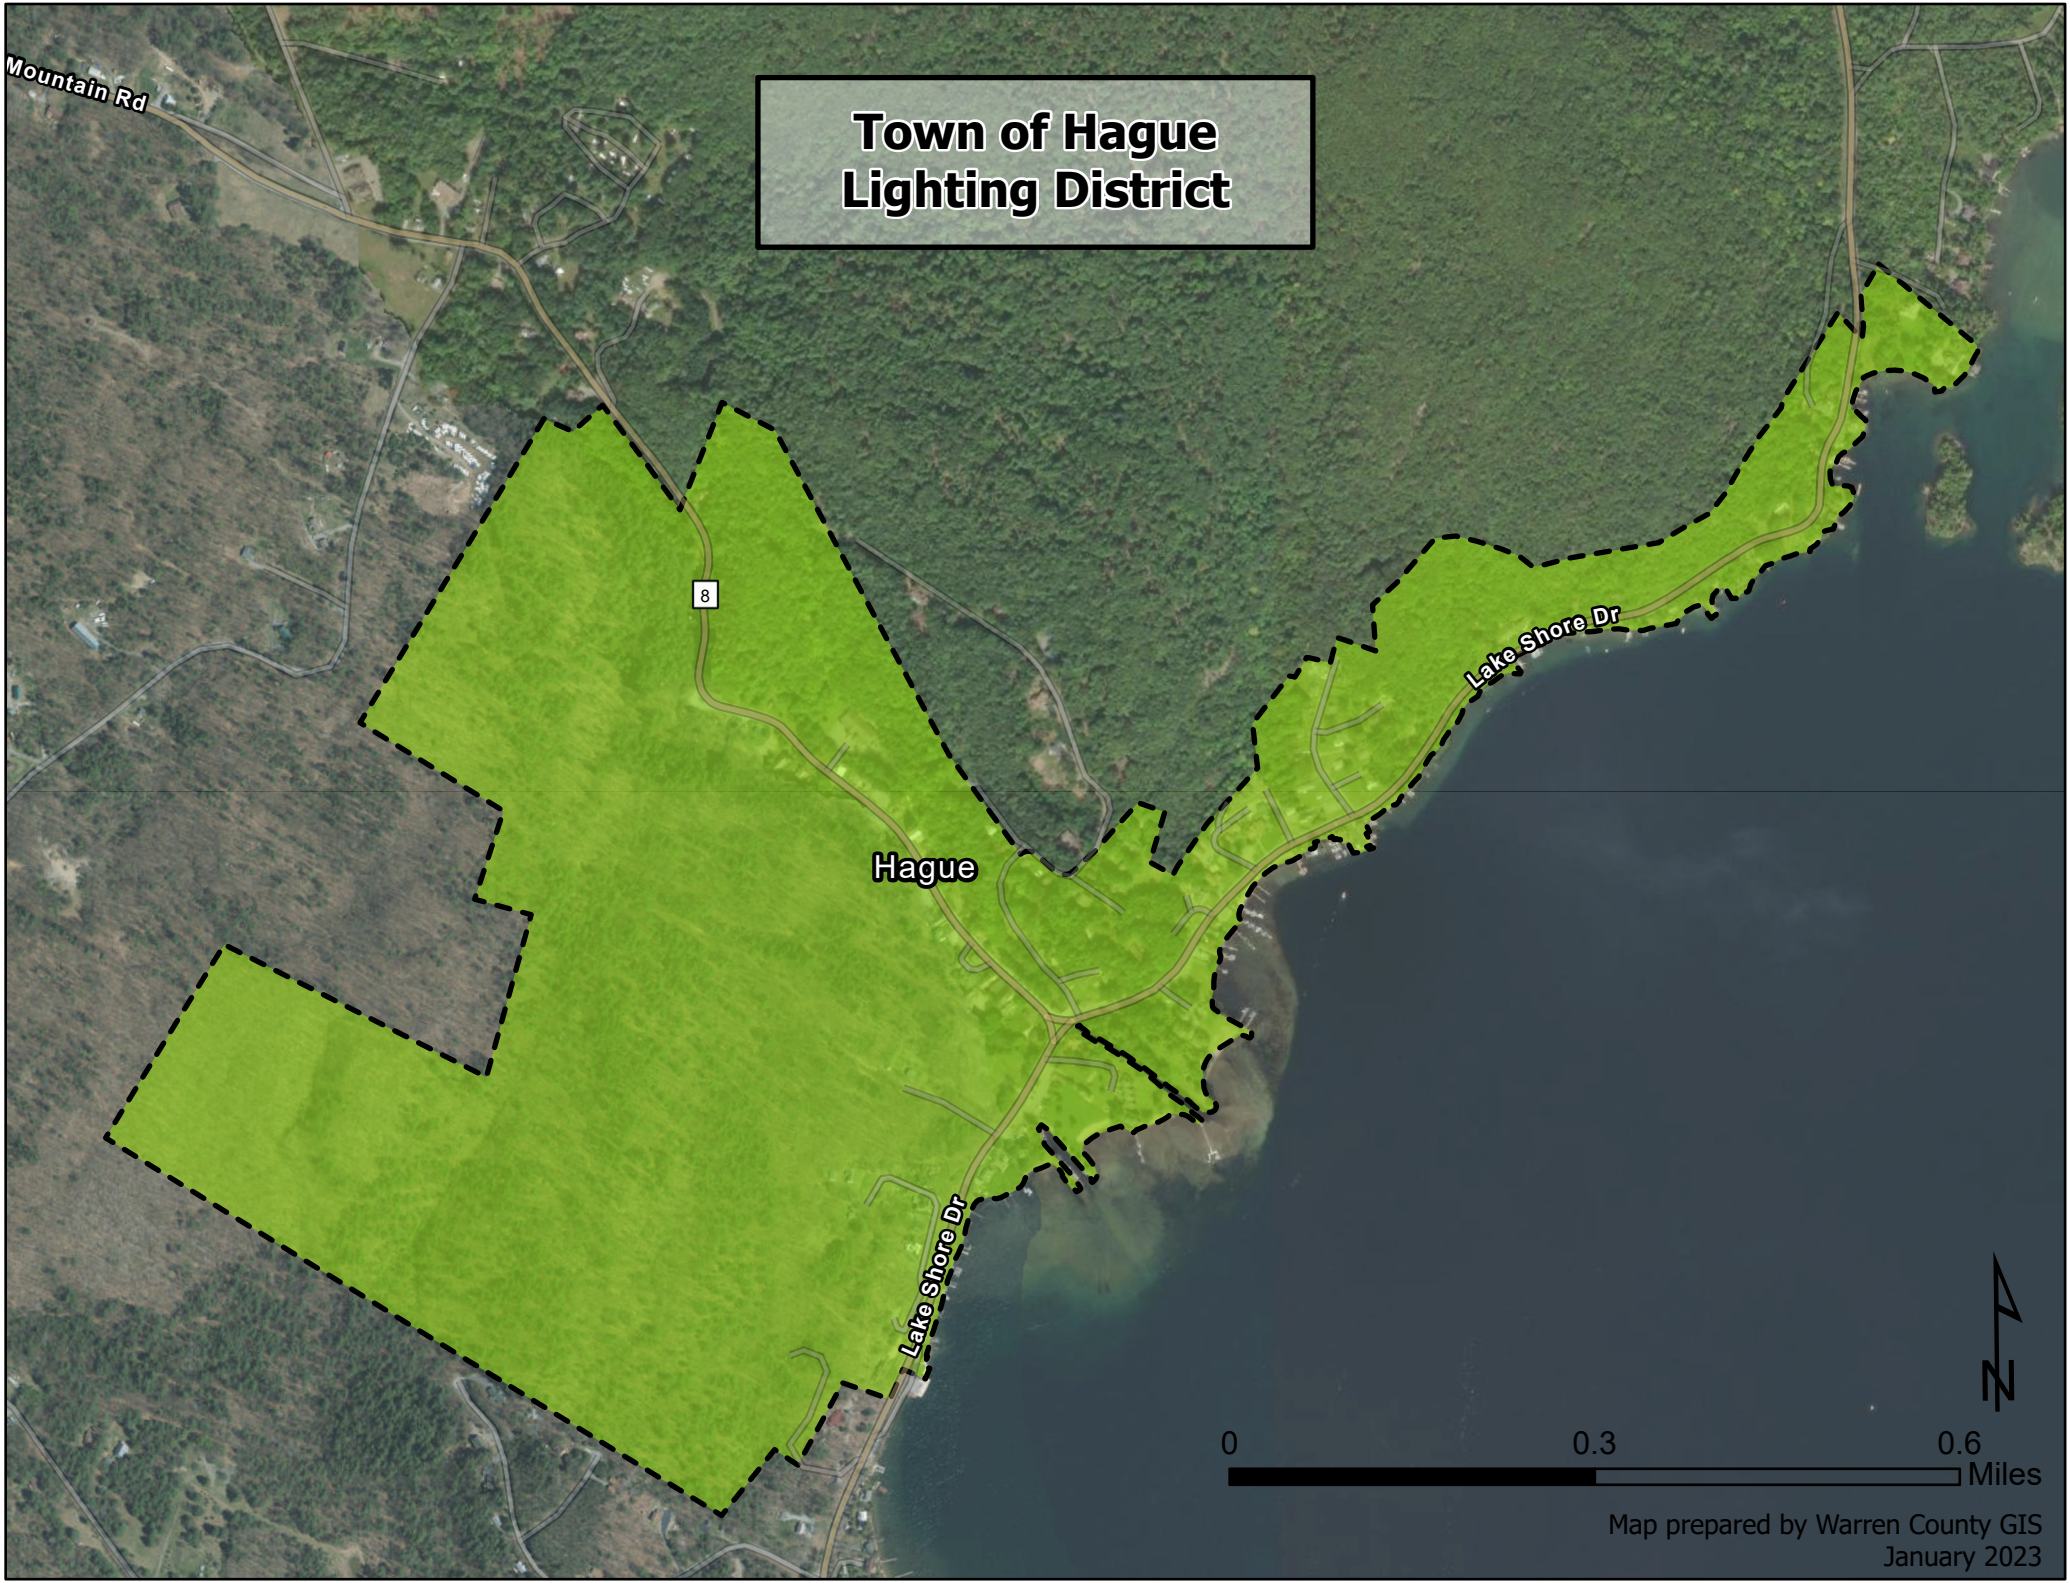

Town of Hague Lighting District

Mountain Rd

8

Hague

Lake Shore Dr

Lake Shore Dr

0 0.3 0.6 Miles

Map prepared by Warren County GIS
January 2023