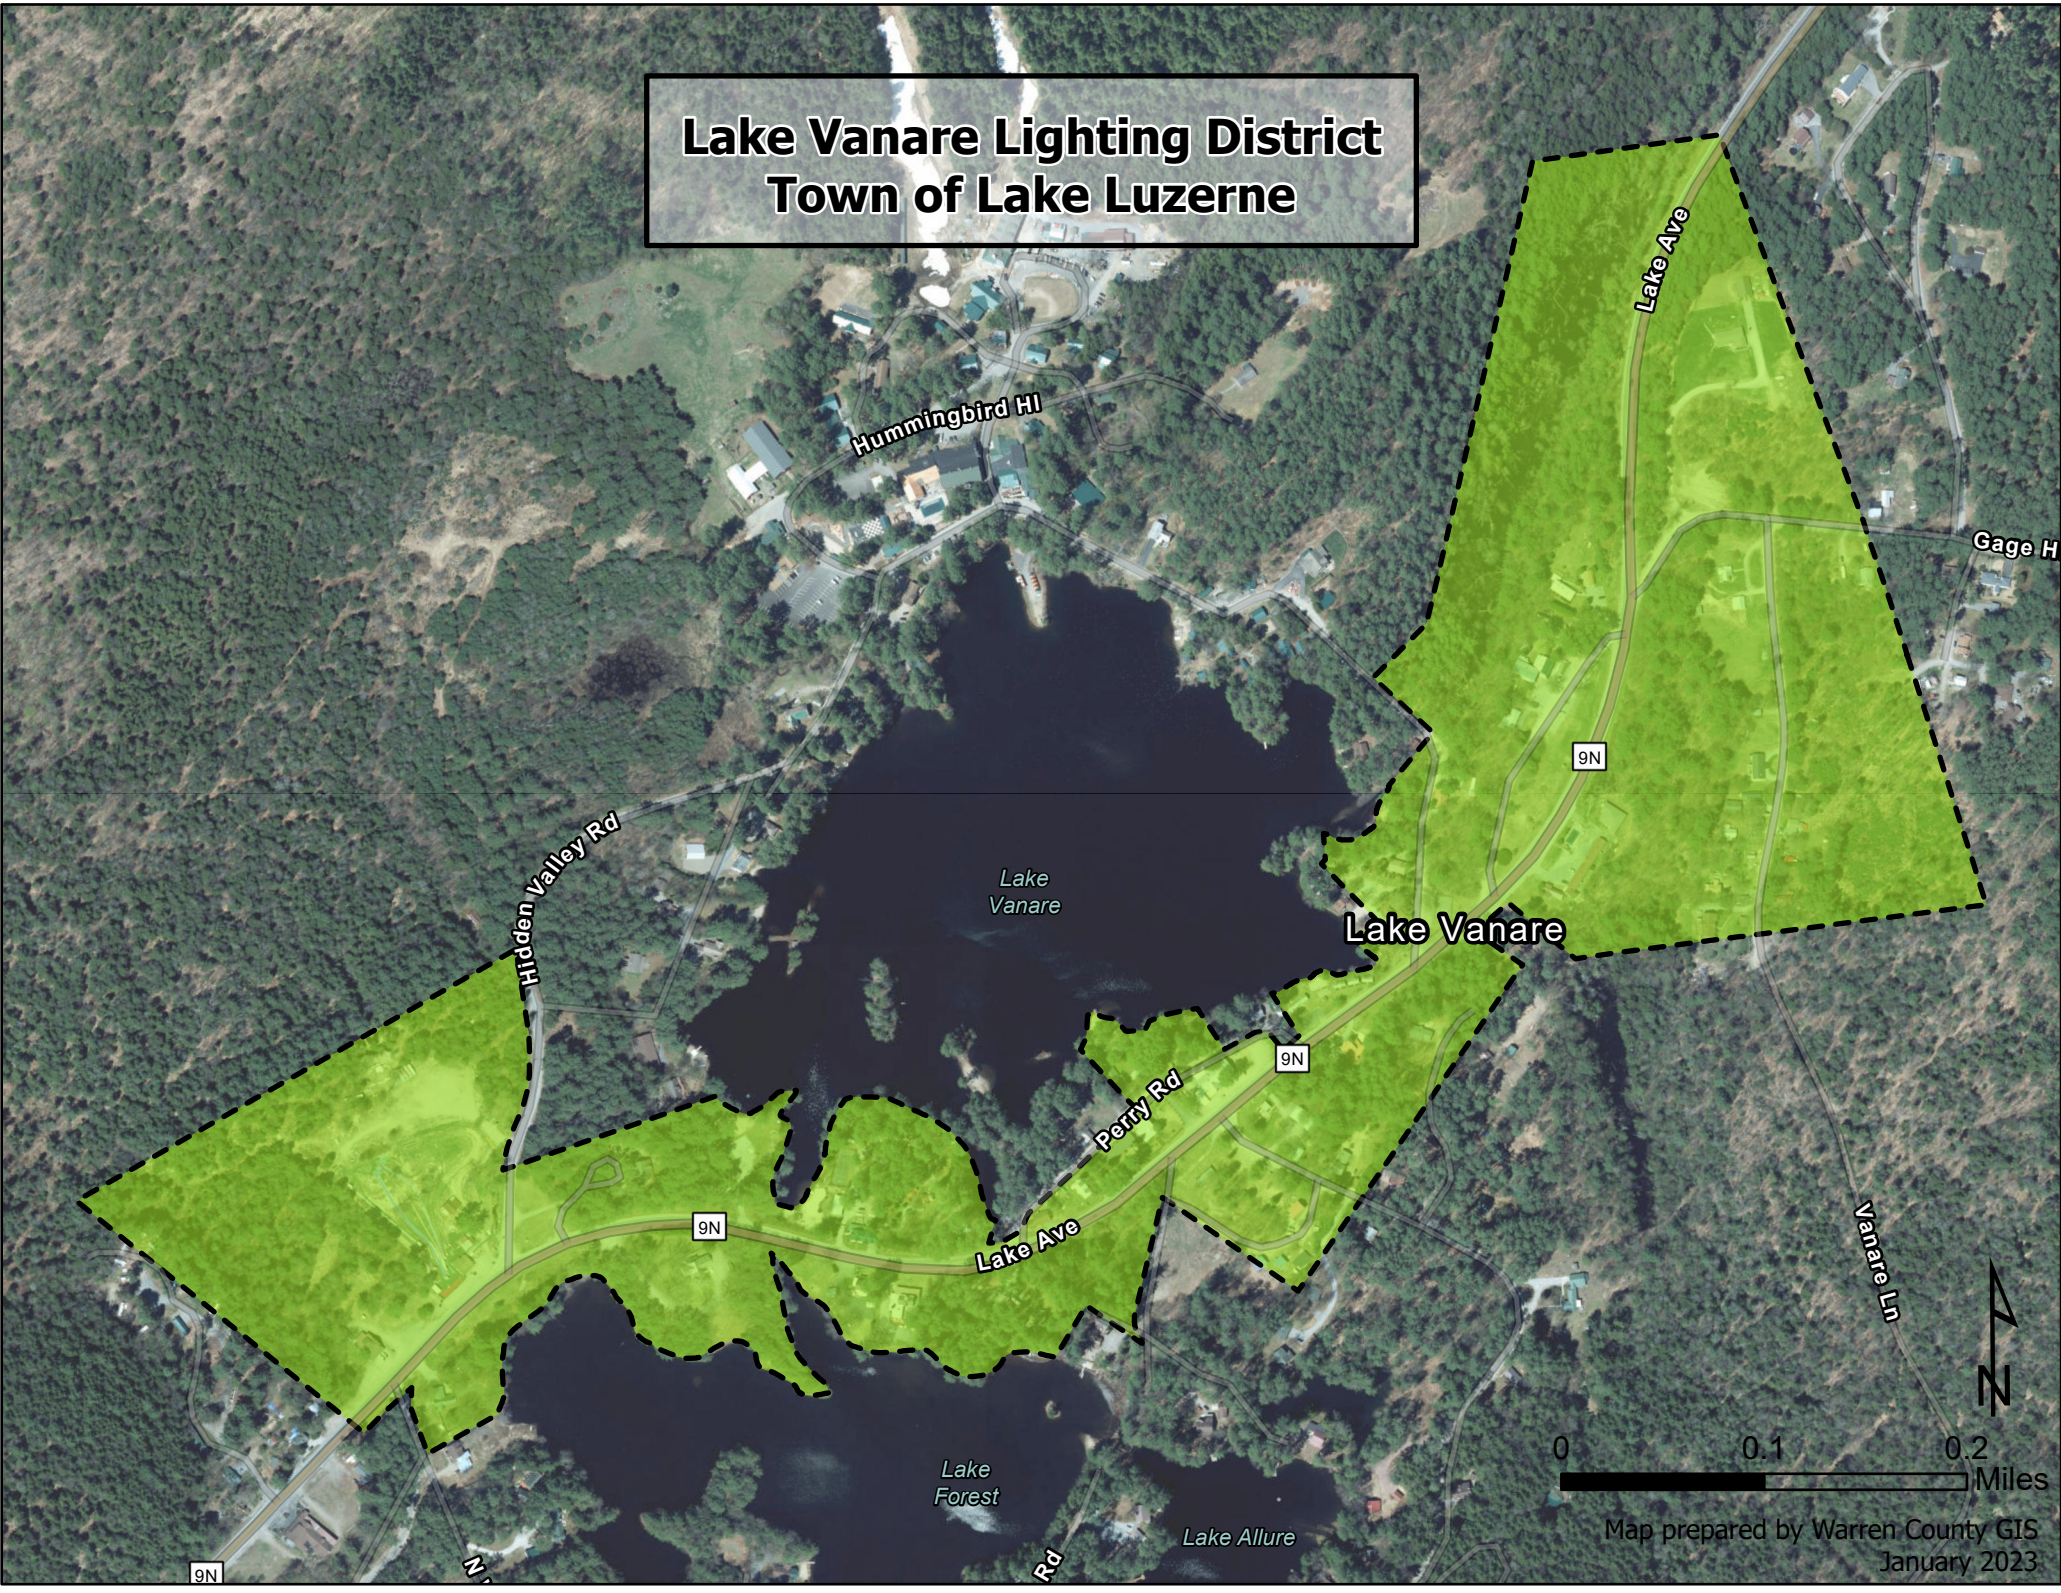

Lake Vanare Lighting District Town of Lake Luzerne

Map prepared by Warren County GIS
January 2023