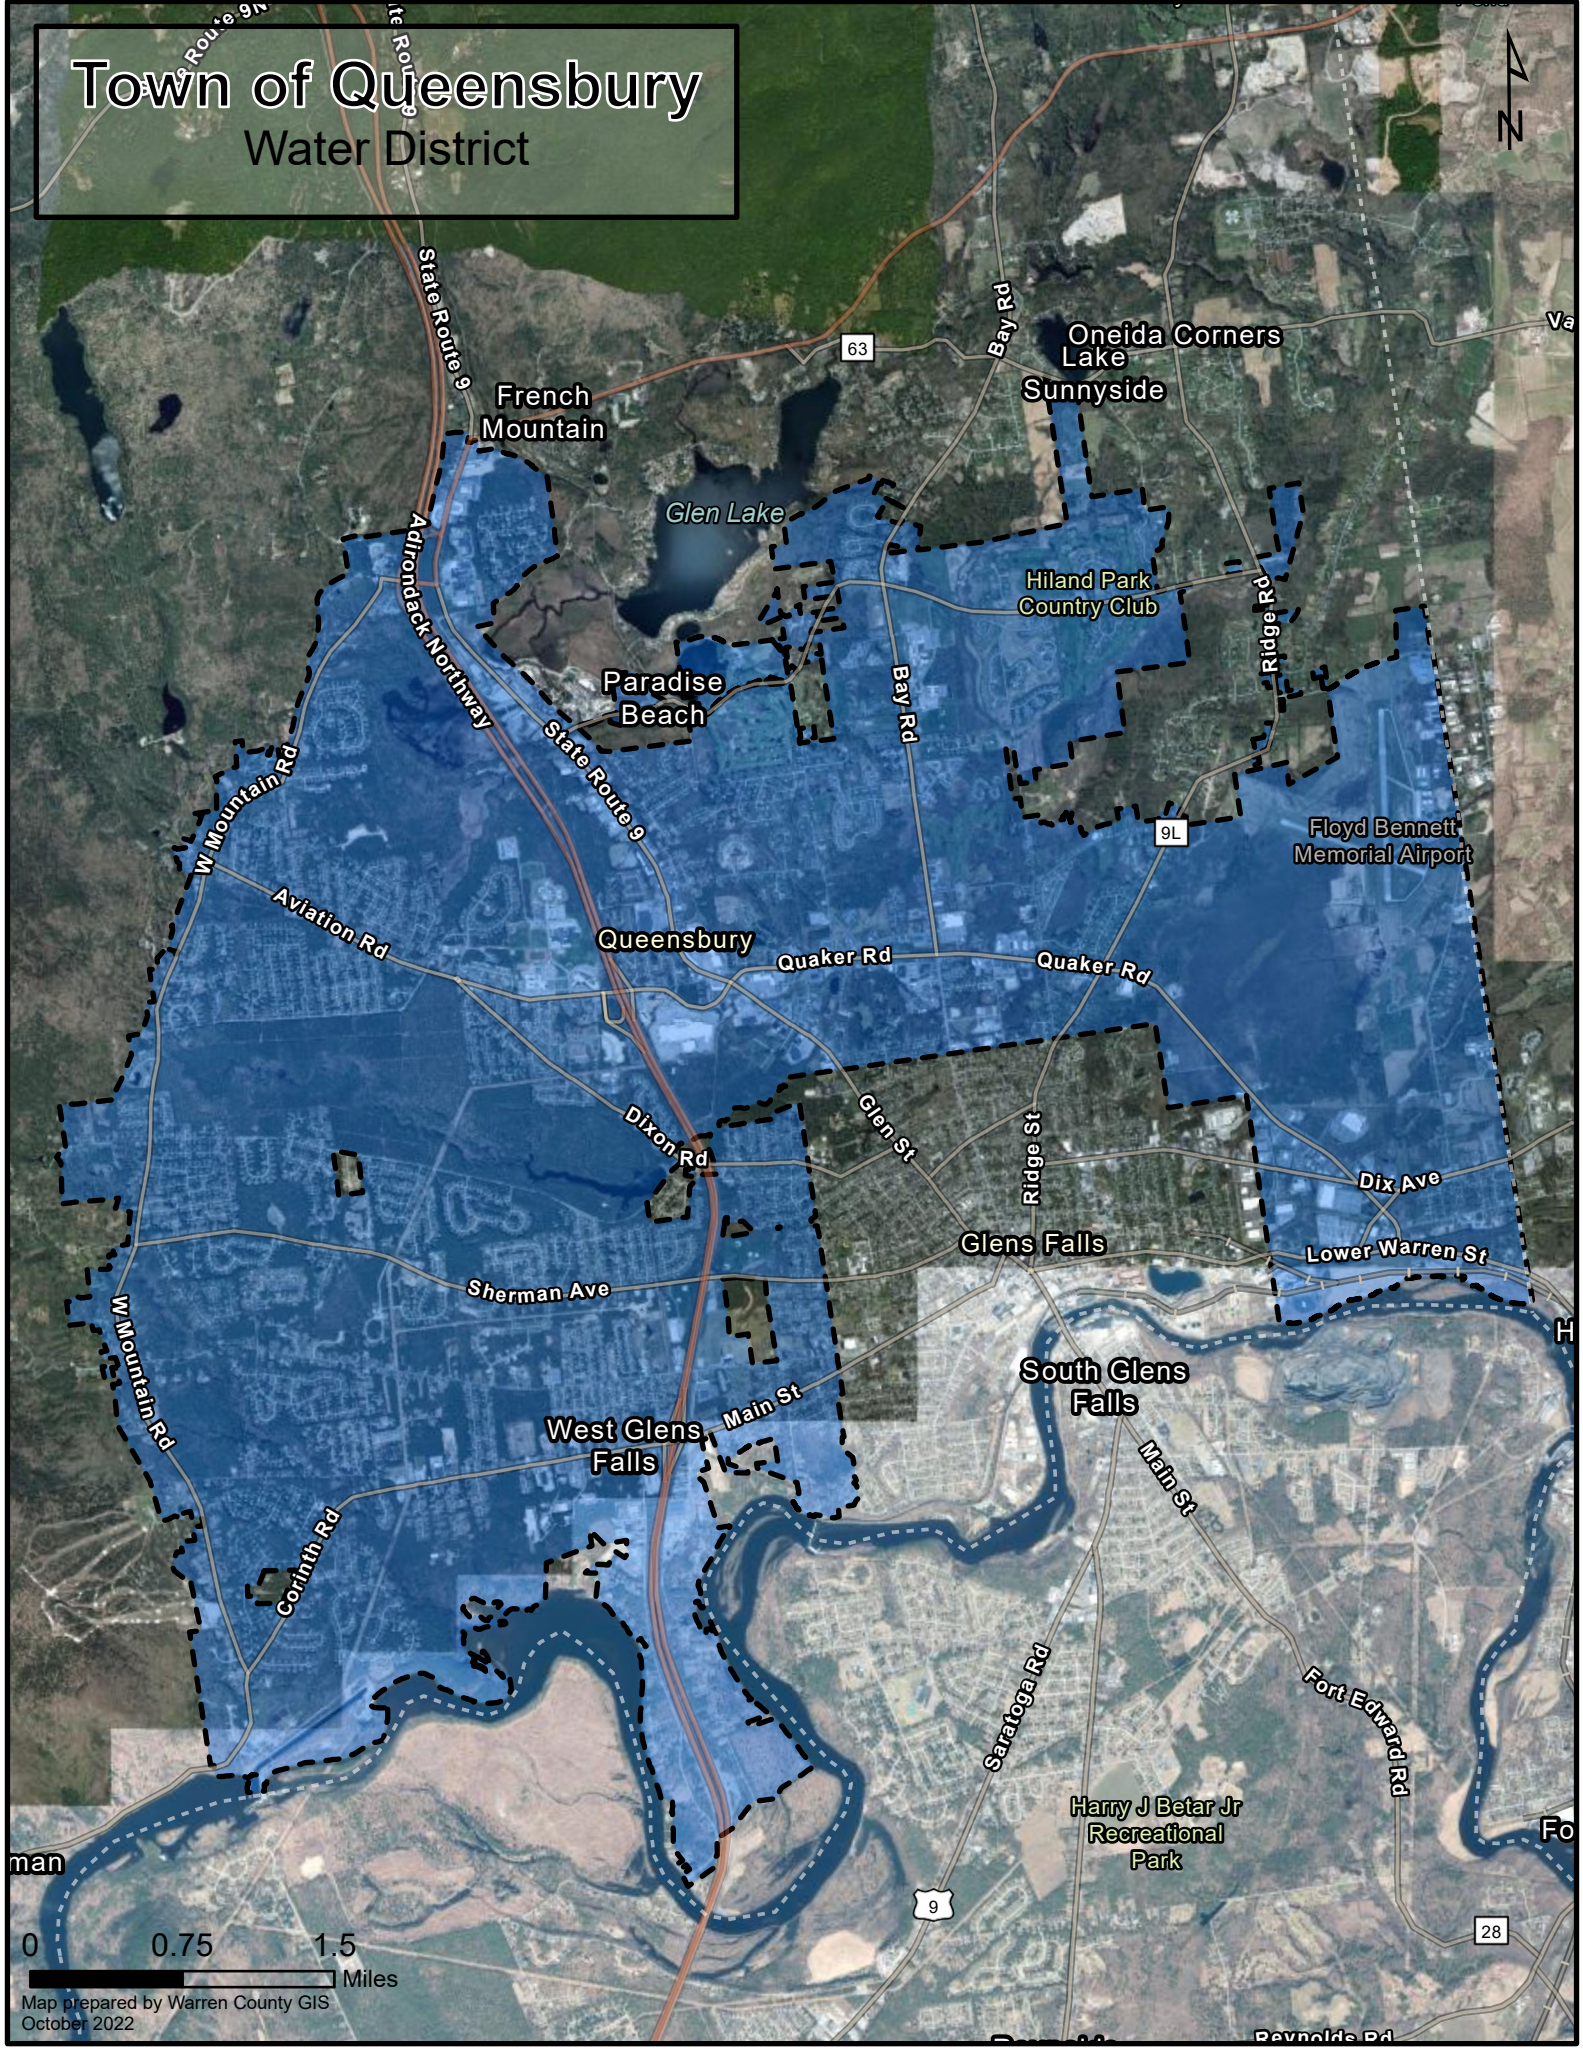

Town of Queensbury Water District

Map prepared by Warren County GIS
October 2022