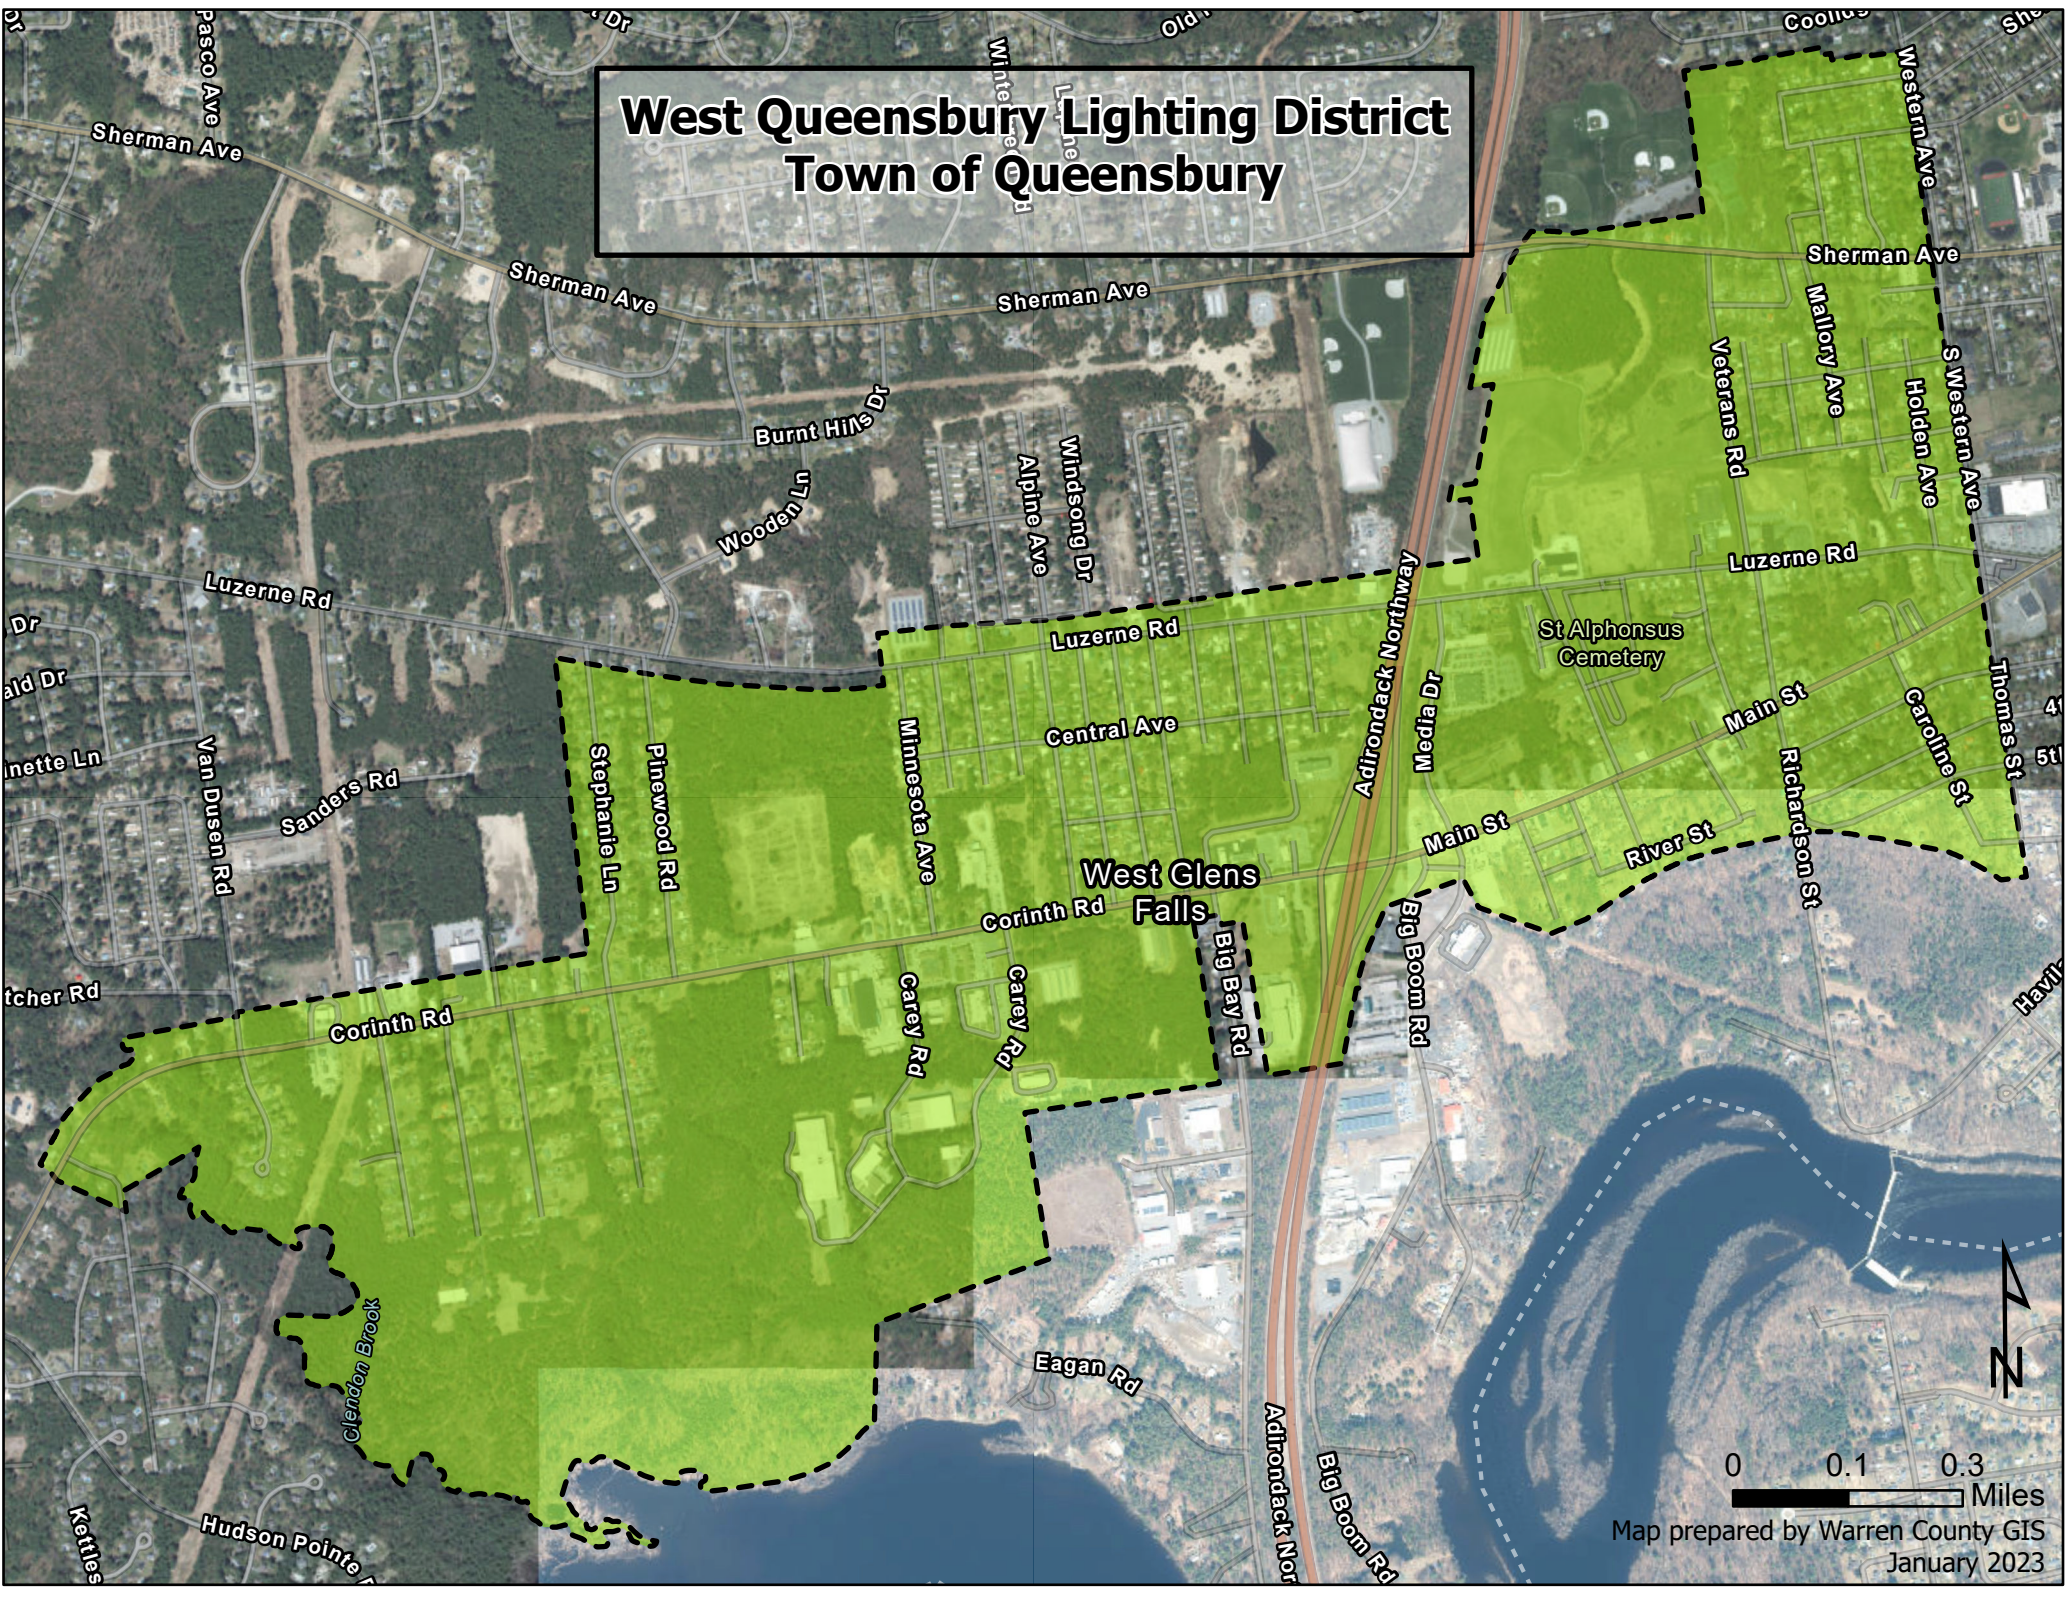

West Queensbury Lighting District Town of Queensbury

0 0.1 0.3 Miles
Map prepared by Warren County GIS
January 2023